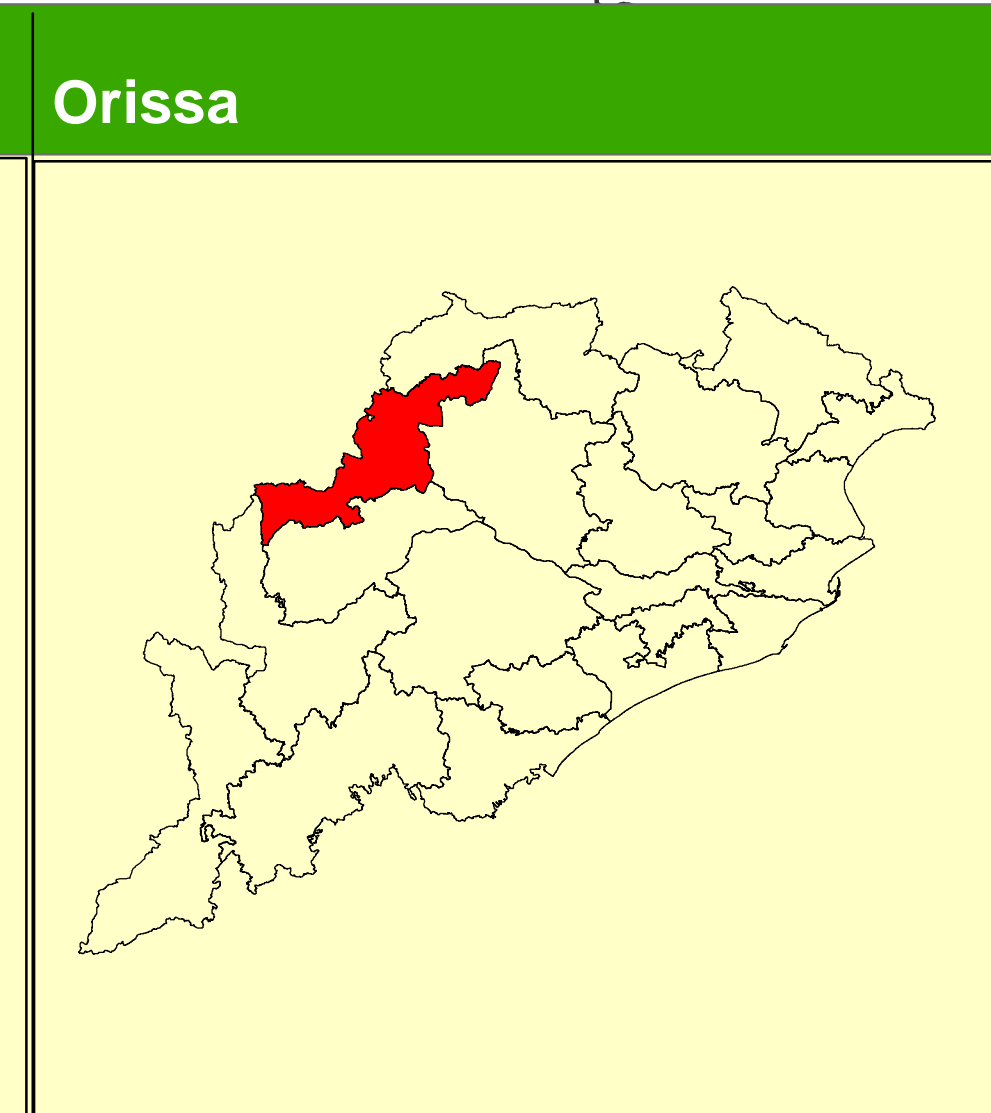

PARLIAMENT CONSTITUENCIES MAP

(AS PER DELIMITATION COMMISSION'S ORDER Dt. 15TH. DECEMBER 2006)

1- BARGARH
ORISSA

India	Orissa	District	R E F E R E N C E		
			1. PADMAPUR	0 NAME OF ASSEMBLY CONSTITUENCY	----- DISTRICT BOUNDARY
			2. BIJEPUR	∇ DISTRICT HEAD QUARTER	----- SUB-DIVISION BOUNDARY
			3. BARGARH	U SUB-DIVISION HEAD QUARTER	----- BLOCK BOUNDARY
			4. ATTABIRA (SC)	! BLOCK HEAD QUARTER	----- G.P. BOUNDARY
			5. BHATLI		----- RAILWAY
			6. BRAJARAJNAGAR		----- NATIONAL HIGHWAY
			7. JHARSUGUDA		----- MAJOR ROADS
					----- OTHER ROADS
					▨ URBAN AREA
					▨ FOREST
					▨ RIVER / RESERVOIR