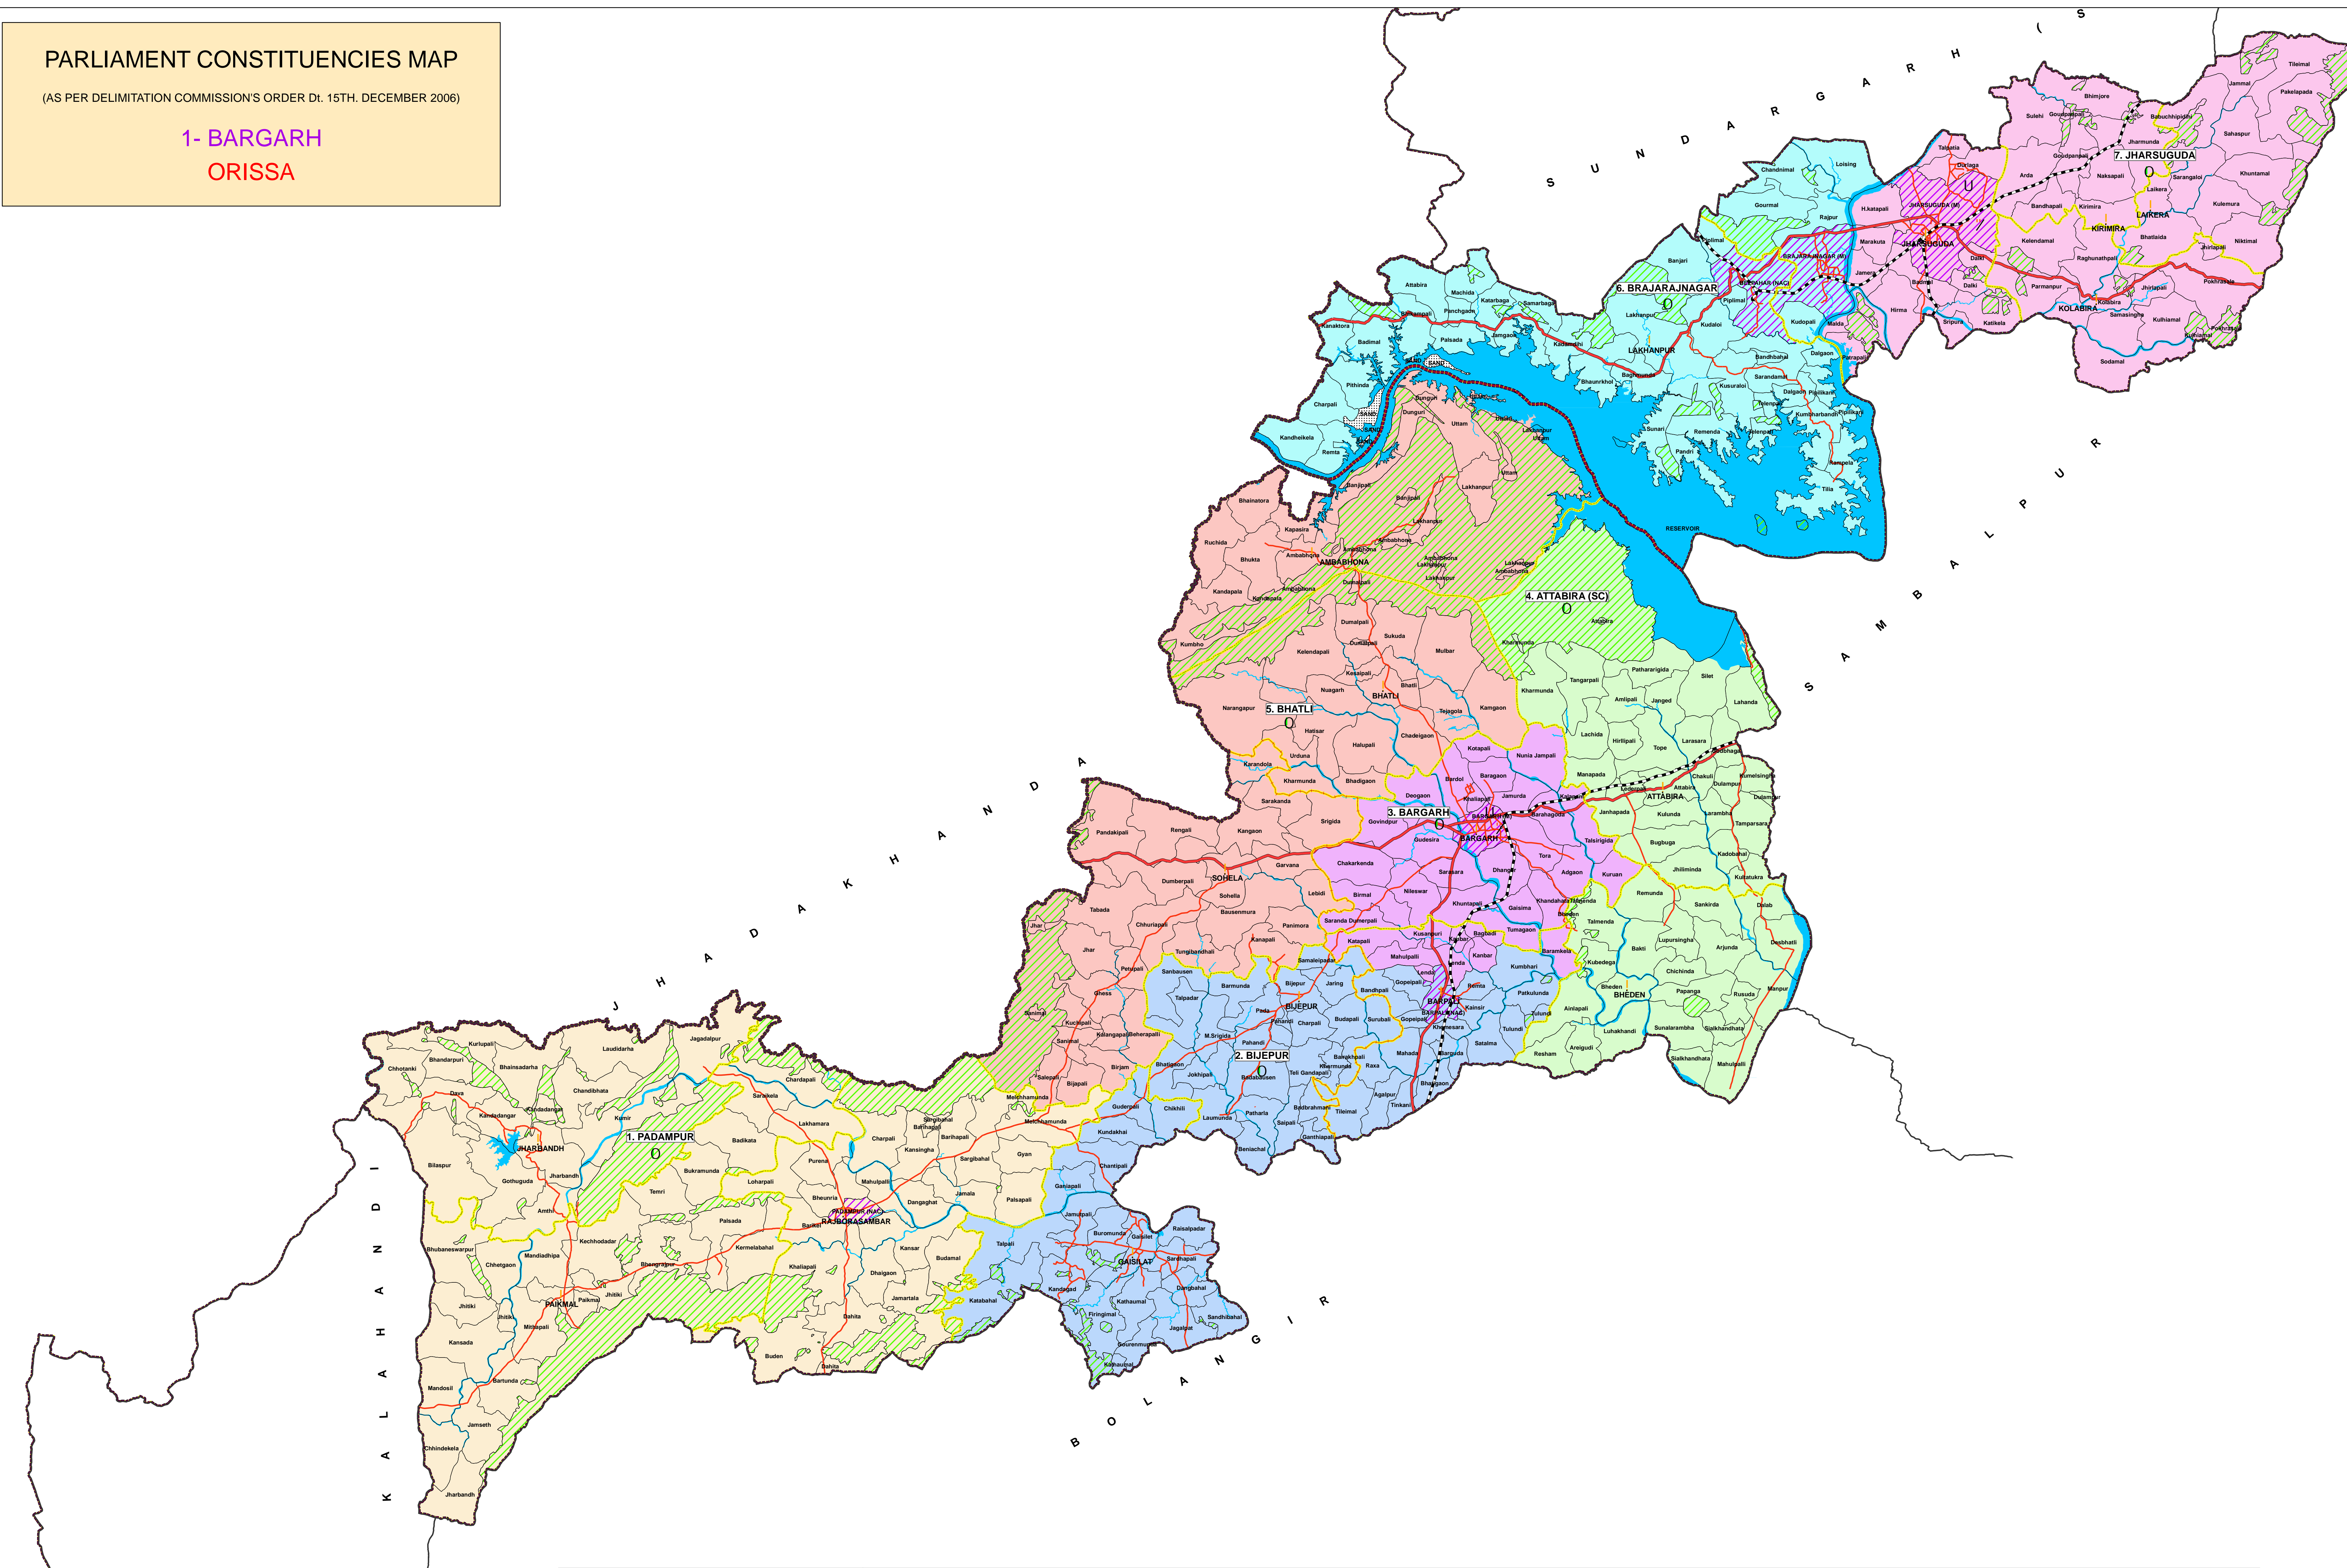

PARLIAMENT CONSTITUENCIES MAP

(AS PER DELIMITATION COMMISSION'S ORDER Dt. 15TH. DECEMBER 2006)

1- BARGARH
ORISSA

India	Orissa	District	R E F E R E N C E		
			1. PADMAPUR	0 NAME OF ASSEMBLY CONSTITUENCY	----- DISTRICT BOUNDARY
			2. BIJEPUR	∇ DISTRICT HEAD QUARTER	----- SUB-DIVISION BOUNDARY
			3. BARGARH	U SUB-DIVISION HEAD QUARTER	----- BLOCK BOUNDARY
			4. ATTABIRA (SC)	! BLOCK HEAD QUARTER	----- G.P. BOUNDARY
			5. BHATLI		----- RAILWAY
			6. BRAJARAJNAGAR		----- NATIONAL HIGHWAY
			7. JHARSUGUDA		----- MAJOR ROADS
					----- OTHER ROADS
					▨ URBAN AREA
					▨ FOREST
					▨ RIVER / RESERVOIR

0 3.75 7.5 15 22.5 30 Kilometers

Sponsored By
CHIEF ELECTORAL OFFICER
Orissa, Bhubaneswar

Prepared by
Orissa Remote Sensing
Application Centre (ORSAC)
Dept. of Science & Technology
Govt. of Orissa, Bhubaneswar