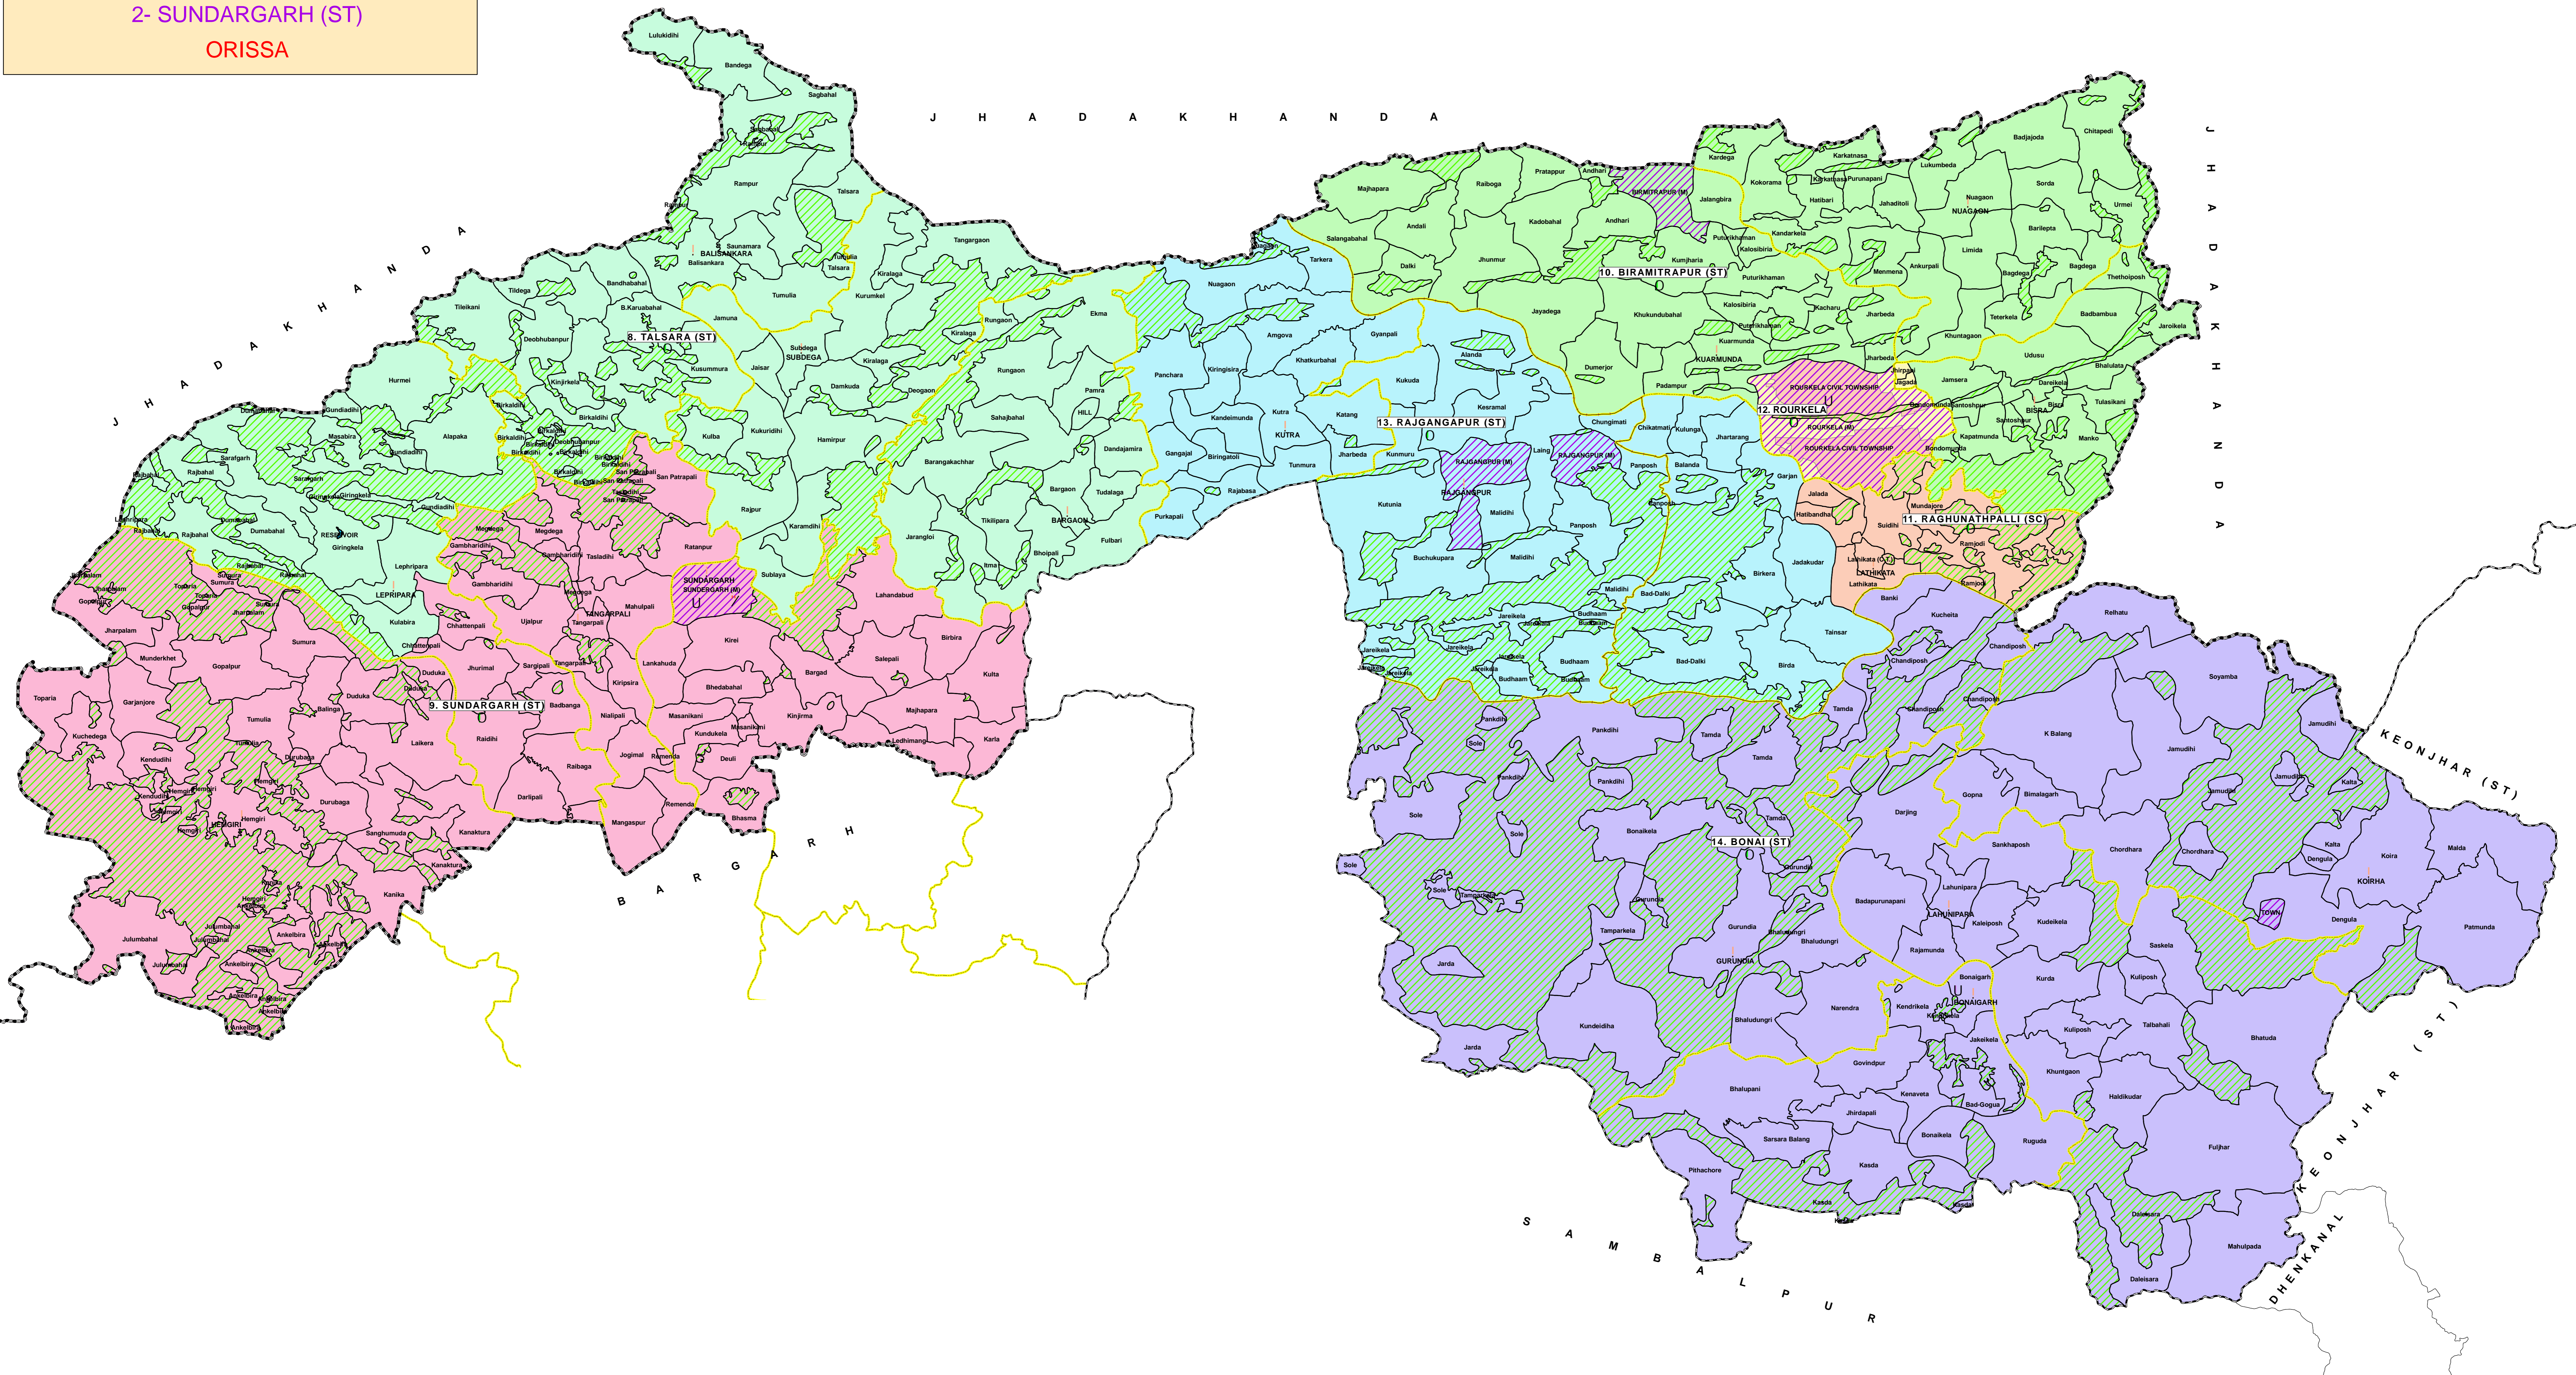

PARLIAMENT CONSTITUENCIES MAP

(AS PER DELIMITATION COMMISSION'S ORDER Dt. 15TH. DECEMBER 2006)

2- SUNDARGARH (ST)  
ORISSA

India

Orissa

District

R E F E R E N C E

8. TALSARA (ST)	NAME OF ASSEMBLY CONSTITUENCY	DISTRICT BOUNDARY	URBAN AREA
9. SUNDARGARH (ST)	DISTRICT HEAD QUARTER	SUB-DIVISION BOUNDARY	FOREST
10. BIRAMITRAPUR (ST)	SUB-DIVISION HEAD QUARTER	BLOCK BOUNDARY	RIVER / RESERVOIR
11. RAGHUNATHPALI (SC)	BLOCK HEAD QUARTER	G.P. BOUNDARY	
12. ROURKELA		RAILWAY	
13. RAJGANGAPUR (ST)		NATIONAL HIGHWAY	
14. BANAI (ST)		MAJOR ROADS	
		OTHER ROADS	

Sponsored By  
CHIEF ELECTORAL OFFICER  
Orissa, Bhubaneswar

Prepared by  
Orissa Remote Sensing  
Application Centre (ORSAC)  
Dept. of Science & Technology  
Govt. of Orissa, Bhubaneswar