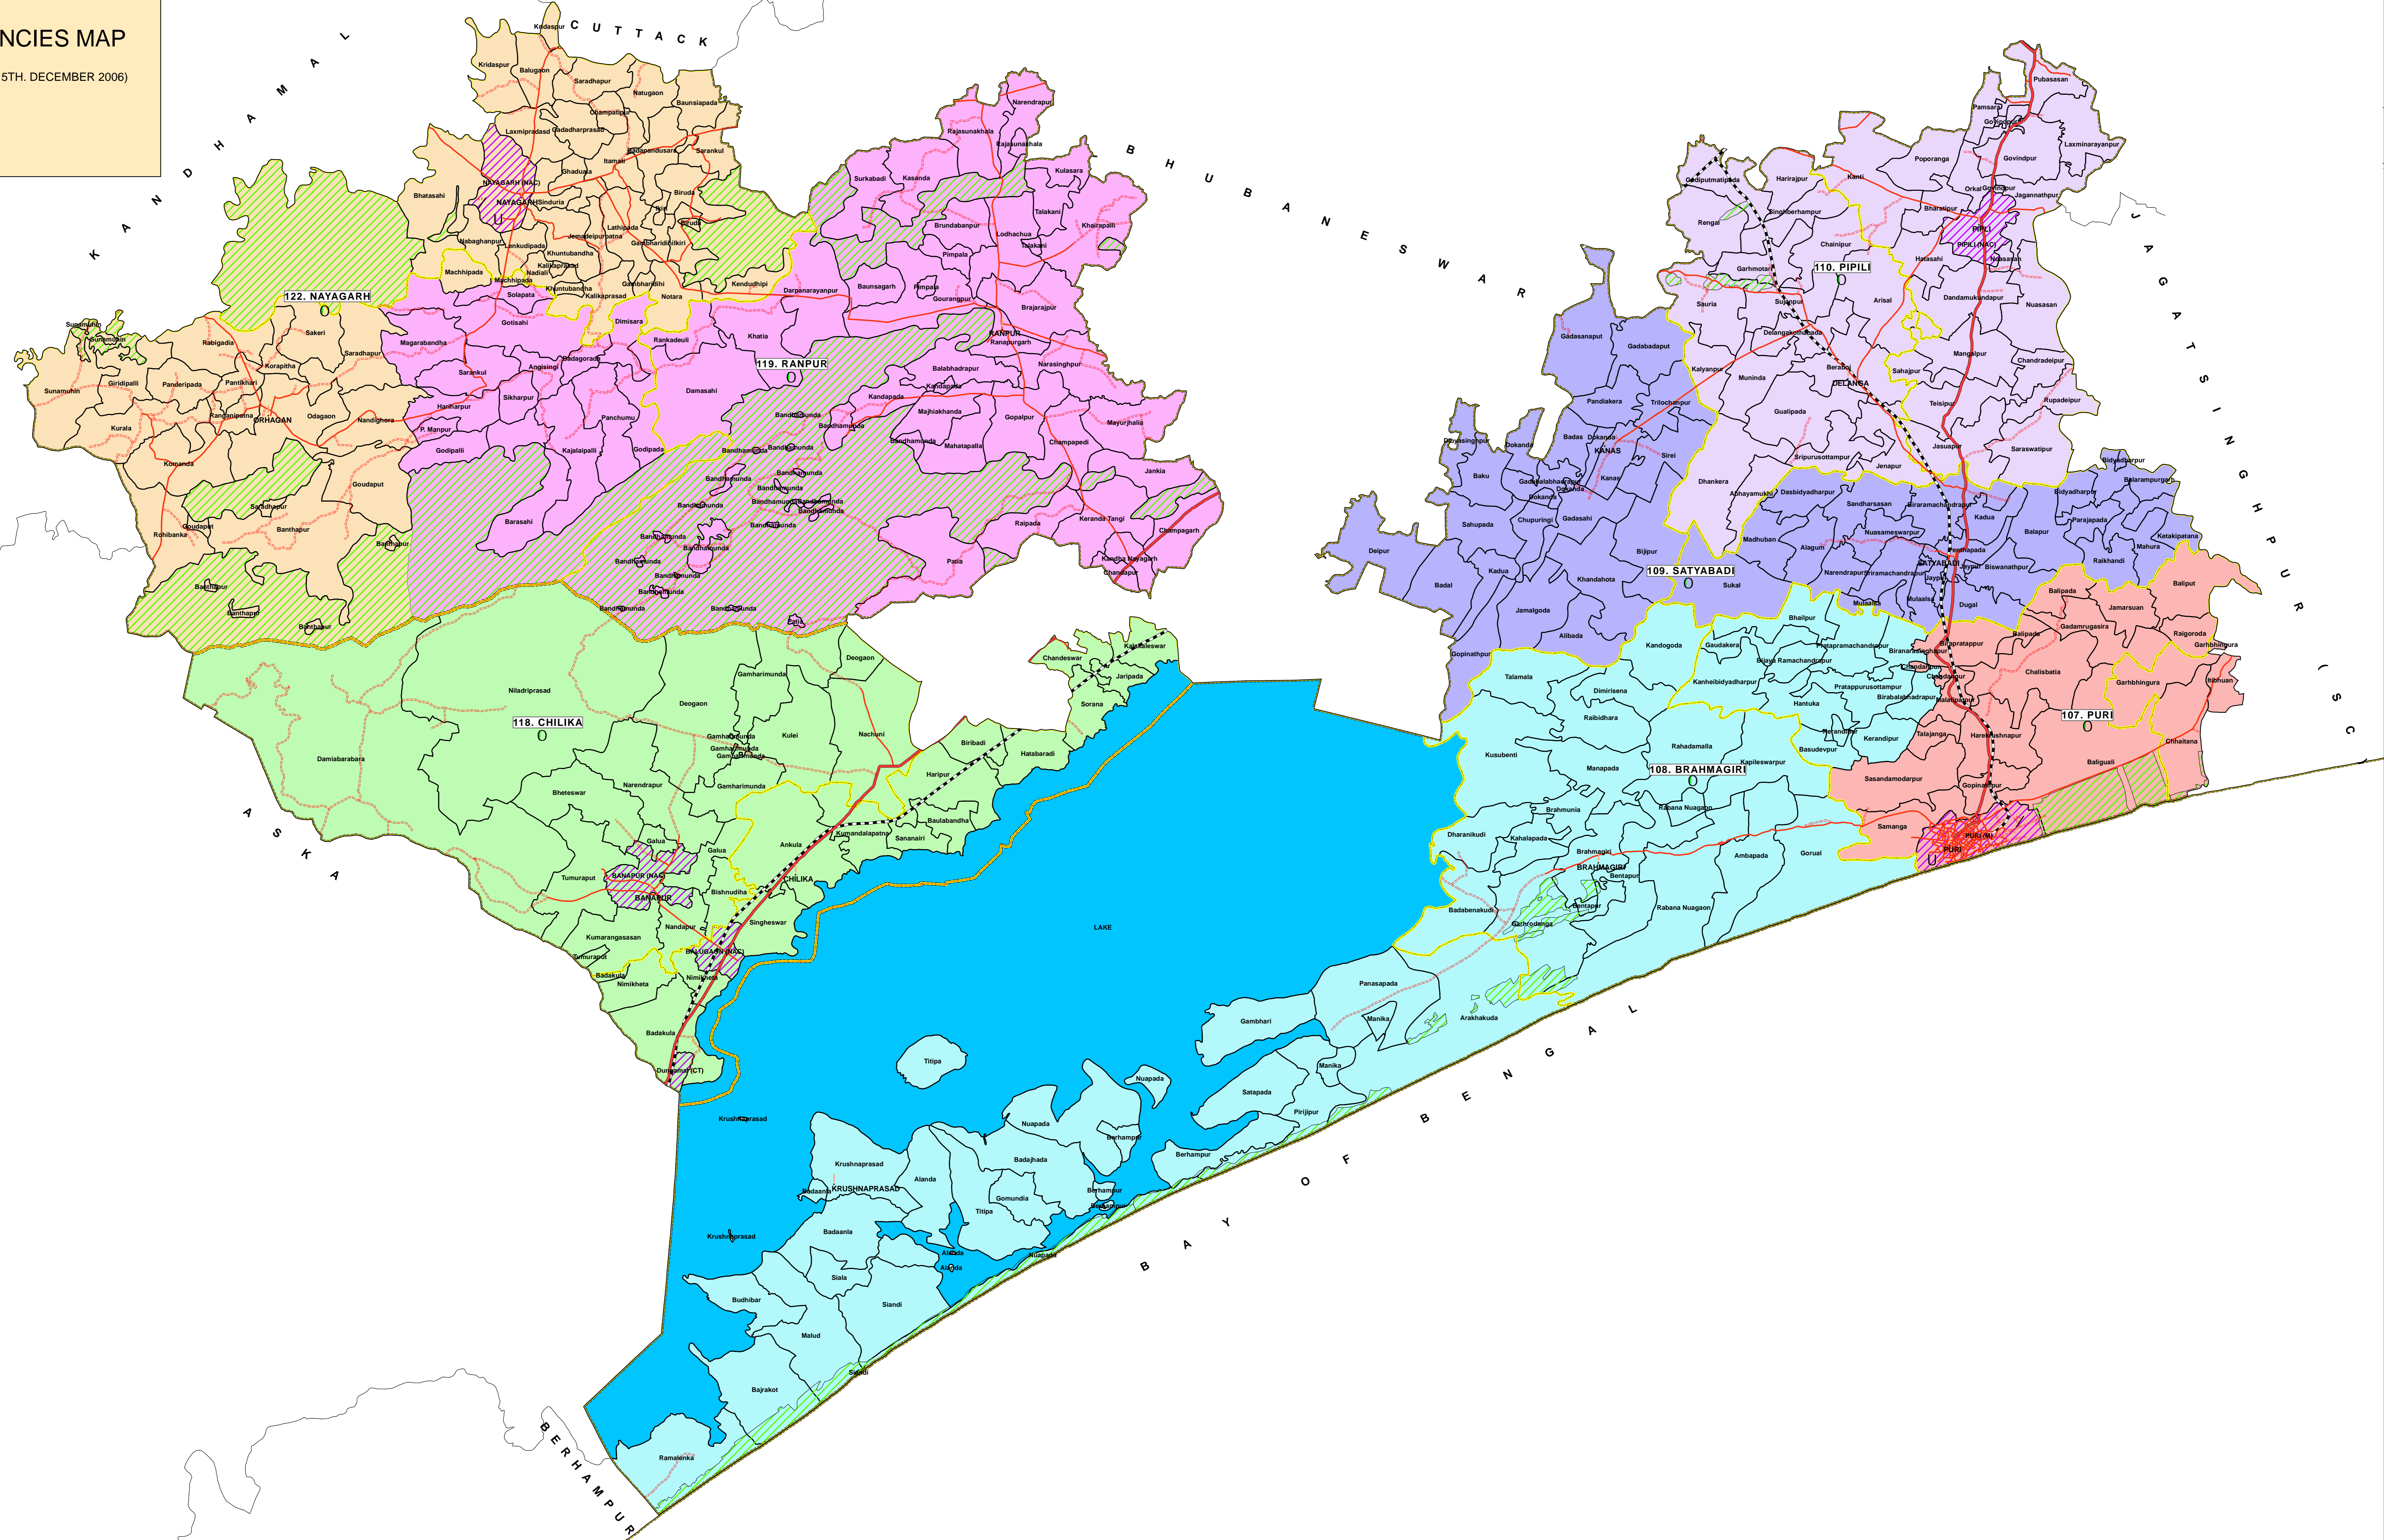

PARLIAMENT CONSTITUENCIES MAP

(AS PER DELIMITATION COMMISSION'S ORDER Dt. 15TH. DECEMBER 2006)

17- PURI
ORISSA

India

Orissa

District

R E F E R E N C E

- 107. PURI
- 108. BRAMHAGIRI
- 109. SATYABADI
- 110. PIPILI
- 118. CHILIKA
- 119. RANPUR
- 122. NAYAGARH
- O NAME OF ASSEMBLY CONSTITUENCY
- DISTRICT BOUNDARY
- URBAN AREA
- DISTRICT HEAD QUARTER
- SUB-DIVISION BOUNDARY
- FOREST
- SUB-DIVISION HEAD QUARTER
- BLOCK BOUNDARY
- RIVER / RESERVOIR
- BLOCK HEAD QUARTER
- G.P. BOUNDARY
- RAILWAY
- NATIONAL HIGHWAY
- MAJOR ROADS
- OTHER ROADS

0 2 4 8 12 16 Kilometers

Sponsored By
CHIEF ELECTORAL OFFICER
Orissa, Bhubaneswar

Prepared by
Orissa Remote Sensing
Application Centre (ORSAC)
Dept. of Science & Technology
Govt. of Orissa, Bhubaneswar