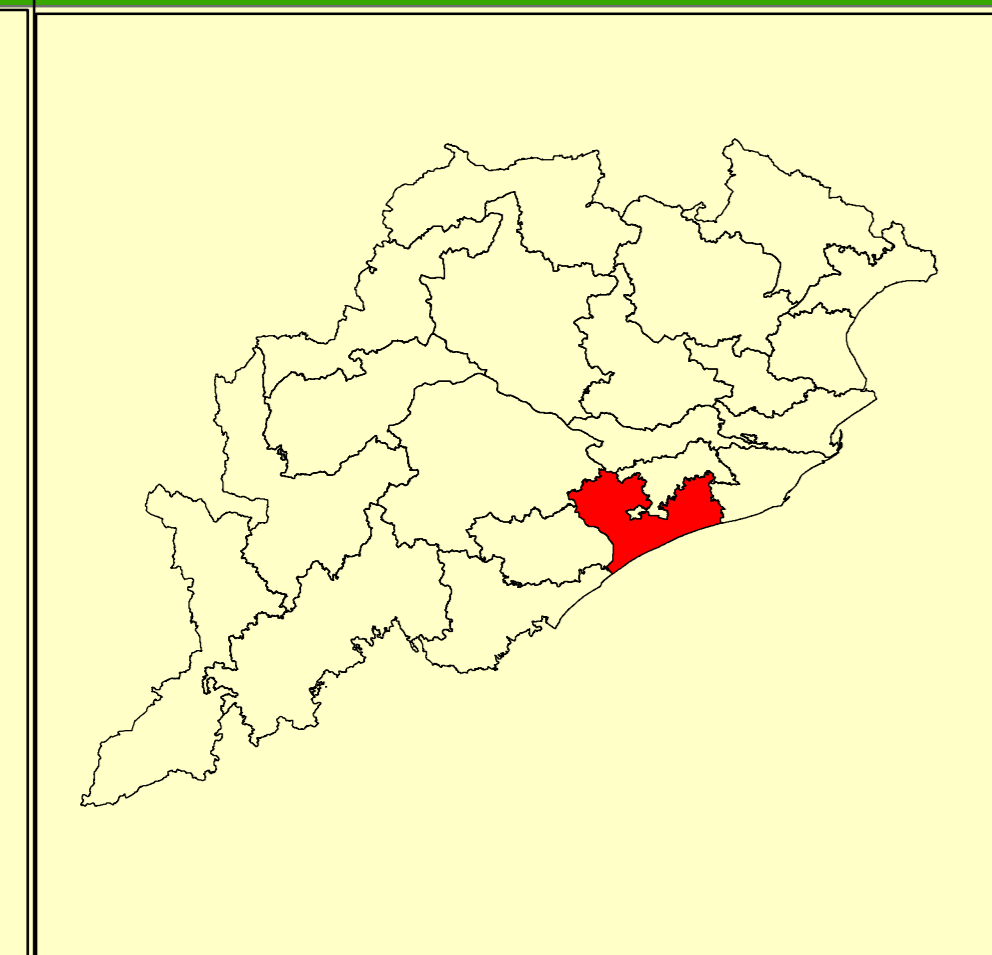

PARLIAMENT CONSTITUENCIES MAP

(AS PER DELIMITATION COMMISSION'S ORDER Dt. 15TH. DECEMBER 2006)

17- PURI
ORISSA

India

Orissa

District

R E F E R E N C E

- 107. PURI
- 108. BRAMHAGIRI
- 109. SATYABADI
- 110. PIPILI
- 118. CHILIKA
- 119. RANPUR
- 122. NAYAGARH
- O NAME OF ASSEMBLY CONSTITUENCY
- DISTRICT BOUNDARY
- URBAN AREA
- DISTRICT HEAD QUARTER
- SUB-DIVISION BOUNDARY
- FOREST
- SUB-DIVISION HEAD QUARTER
- BLOCK BOUNDARY
- RIVER / RESERVOIR
- BLOCK HEAD QUARTER
- G.P. BOUNDARY
- RAILWAY
- NATIONAL HIGHWAY
- MAJOR ROADS
- OTHER ROADS