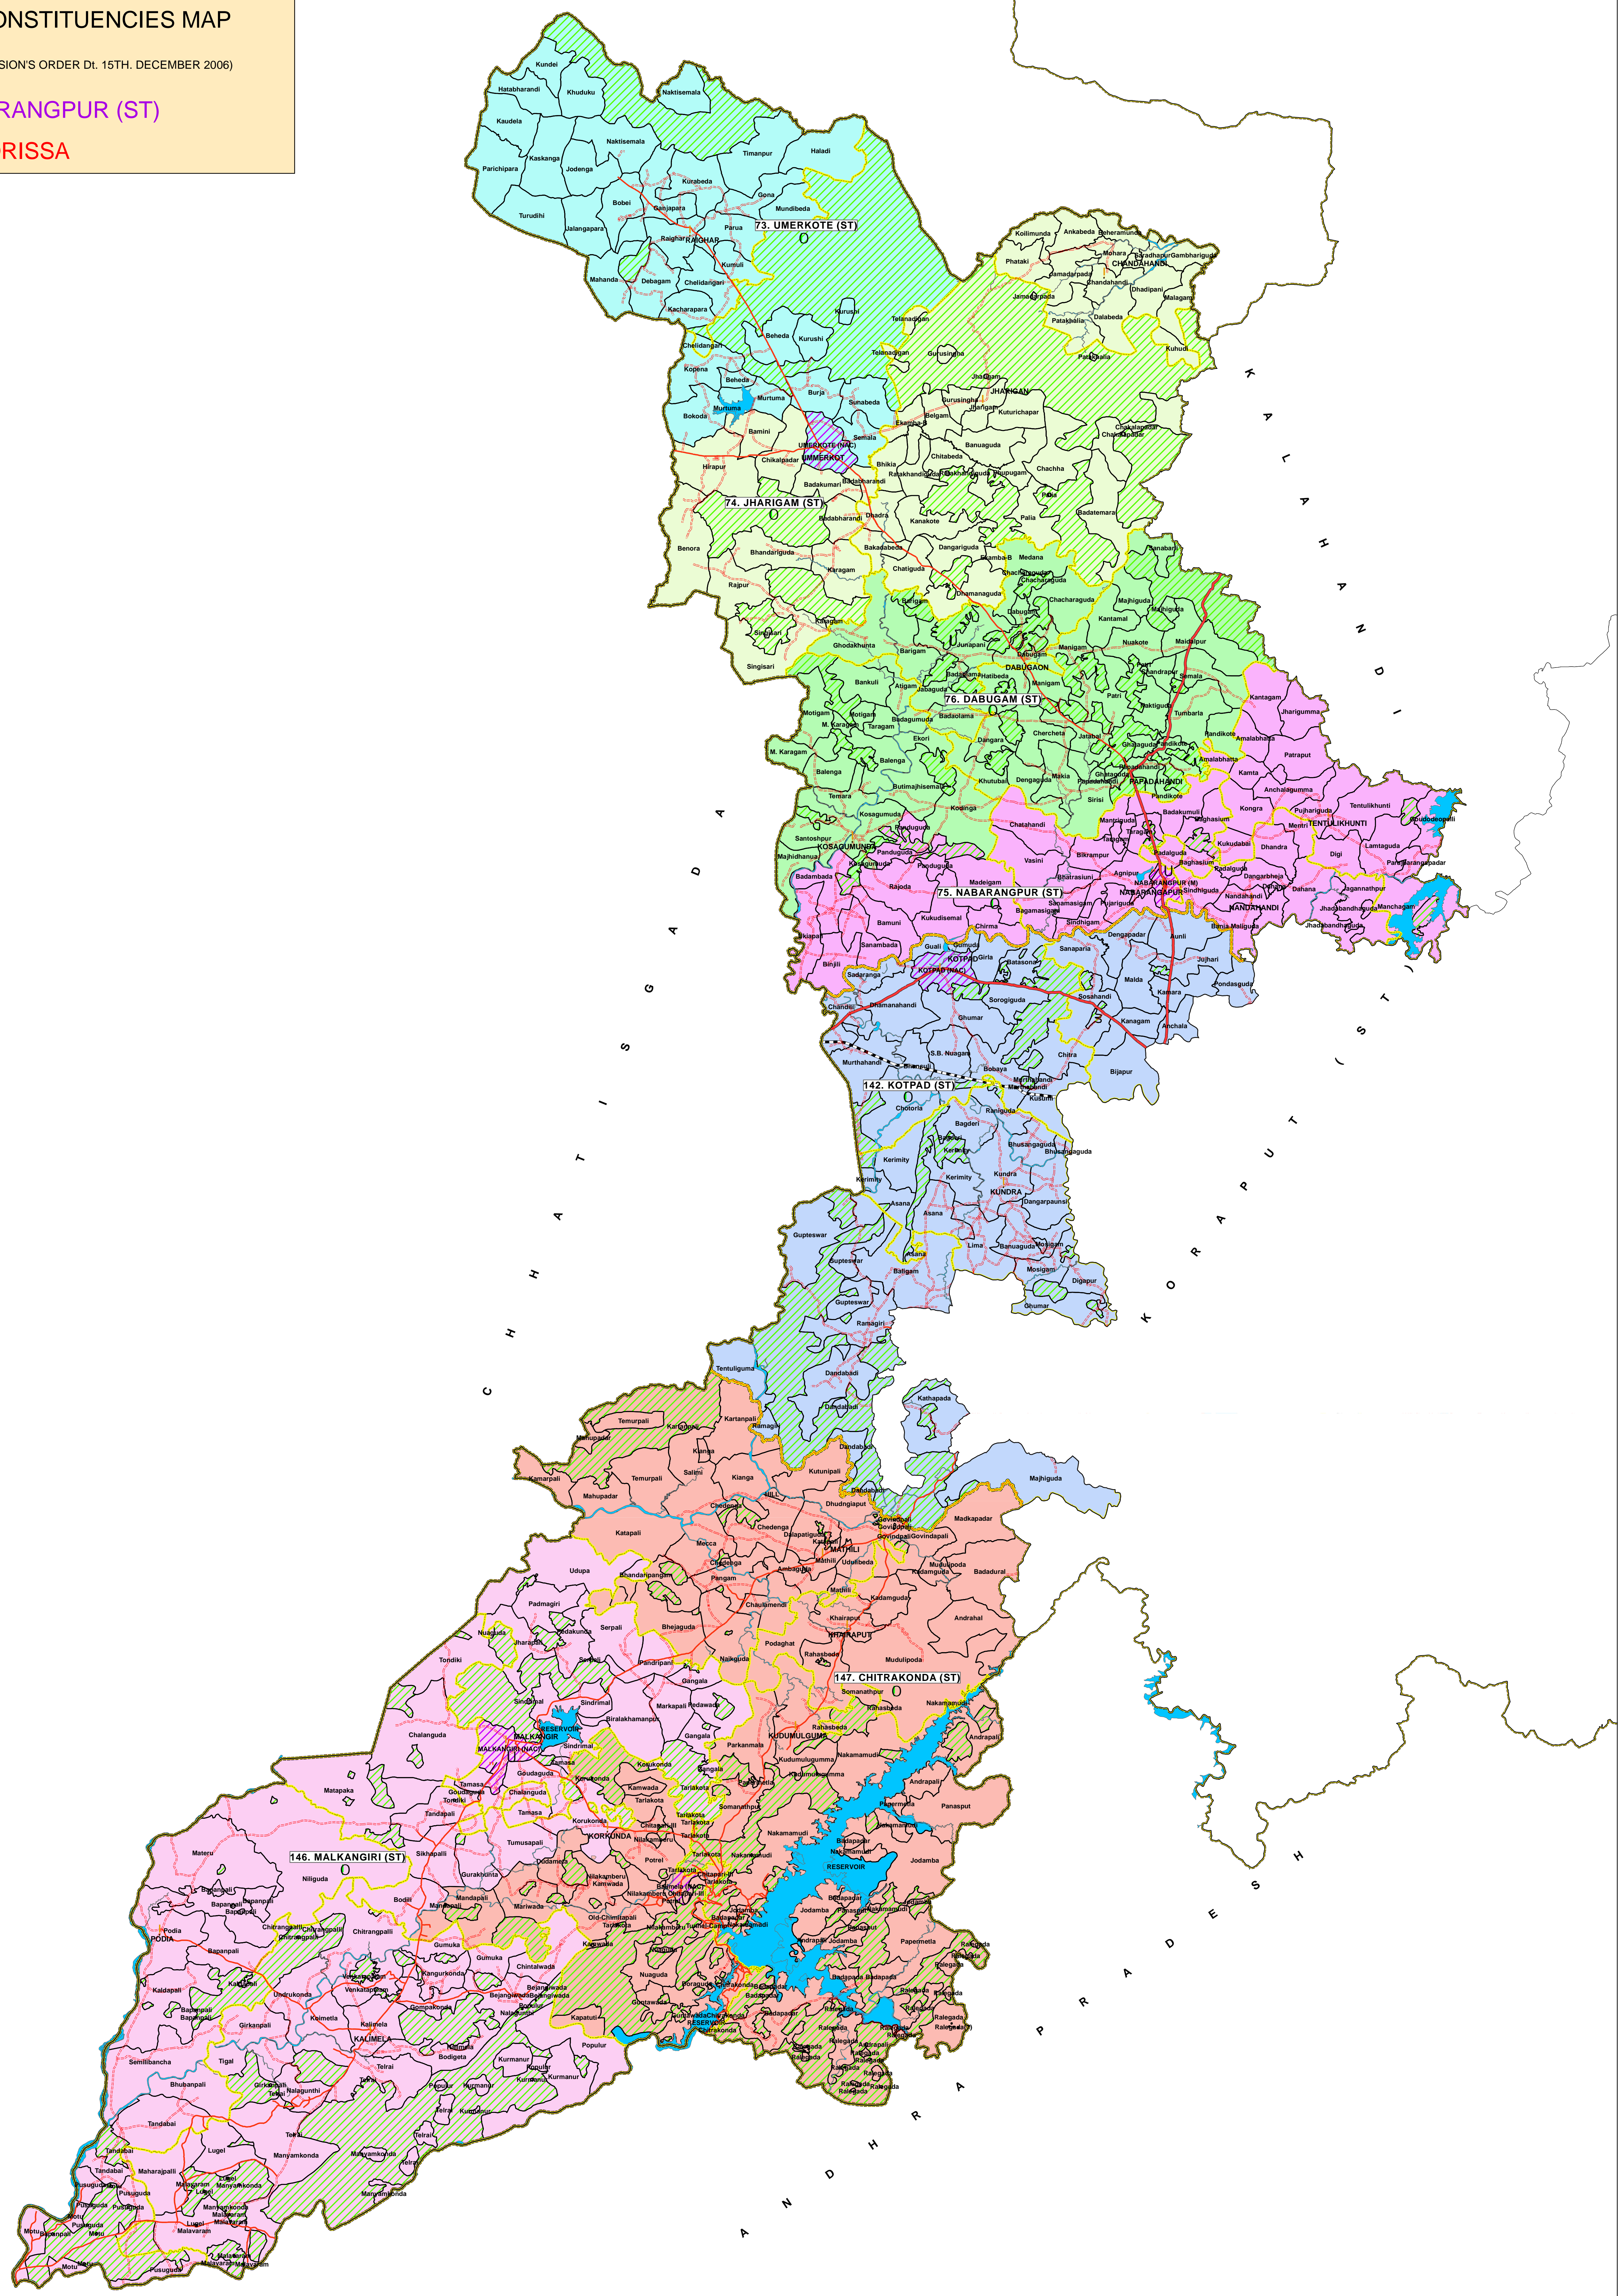

PARLIAMENT CONSTITUENCIES MAP

(AS PER DELIMITATION COMMISSION'S ORDER Dt. 15TH. DECEMBER 2006)

12- NABARANGPUR (ST)

ORISSA

- 73. UMARKOTE (ST)
- 74. JHARIGAM (ST)
- 75. NABARANGPUR (ST)
- 76. DABUGAM (ST)
- 142. KOTPAD (ST)
- 146. MALKANGIRI (ST)
- 147. CHITRAKONDA (ST)

R E F E R E N C E		
O	NAME OF ASSEMBLY CONSTITUENCY	URBAN AREA
Z	DISTRICT HEAD QUARTER	FOREST
U	SUB-DIVISION HEAD QUARTER	RIVER / RESERVOIR
!	BLOCK HEAD QUARTER	DISTRICT BOUNDARY
		SUB-DIVISION BOUNDARY
		BLOCK BOUNDARY
		G.P. BOUNDARY
		RAILWAY
		NATIONAL HIGHWAY
		MAJOR ROADS
		OTHER ROADS