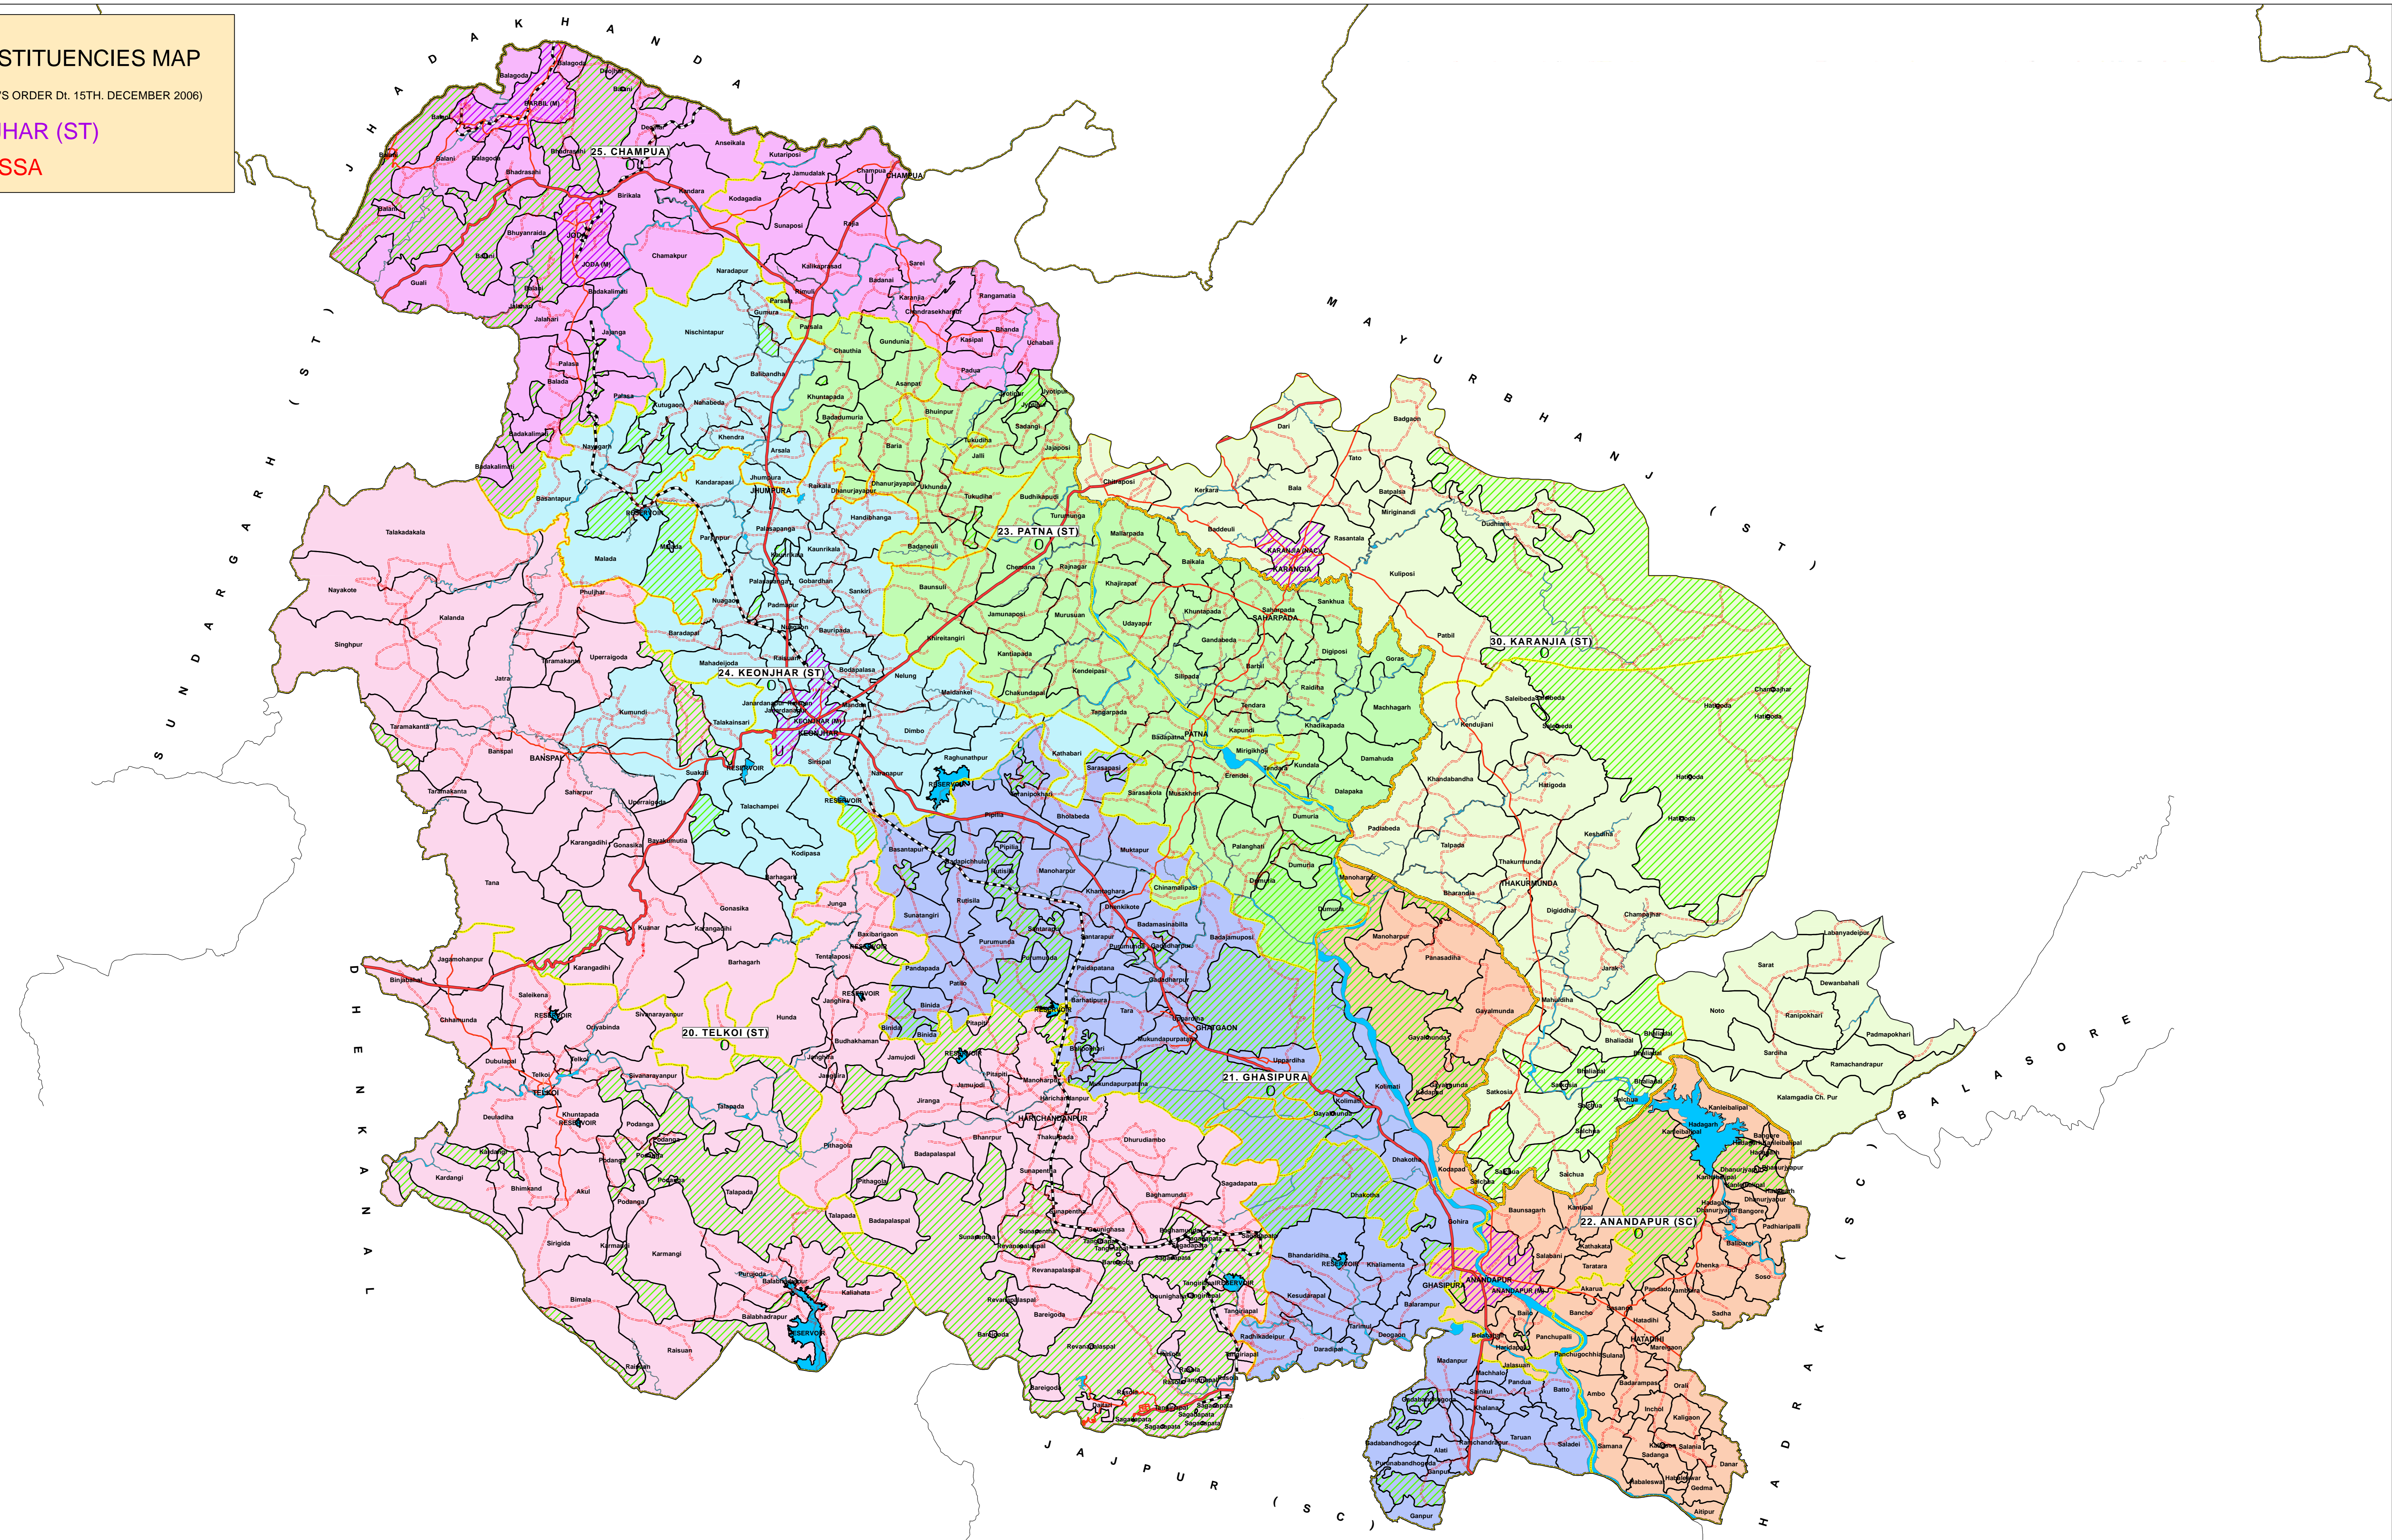

PARLIAMENT CONSTITUENCIES MAP

(AS PER DELIMITATION COMMISSION'S ORDER Dt. 15TH. DECEMBER 2006)

4- KEONJHAR (ST)
ORISSA

India

Orissa

District

R E F E R E N C E

- 20. TELKOI (ST)
 - 21. GHASIPURA
 - 22. ANANDAPUR (SC)
 - 23. PATANA (ST)
 - 24. KEONJHAR (ST)
 - 25. CHAMPUA
 - 30. KARANJIA (ST)
-
- NAME OF ASSEMBLY CONSTITUENCY
 - DISTRICT HEAD QUARTER
 - SUB-DIVISION HEAD QUARTER
 - BLOCK HEAD QUARTER
 - DISTRICT BOUNDARY
 - SUB-DIVISION BOUNDARY
 - BLOCK BOUNDARY
 - G.P. BOUNDARY
 - RAILWAY
 - NATIONAL HIGHWAY
 - MAJOR ROADS
 - OTHER ROADS
 - URBAN AREA
 - FOREST
 - RIVER / RESERVOIR

Sponsored By
CHIEF ELECTORAL OFFICER
Orissa, Bhubaneswar

Prepared by
Orissa Remote Sensing
Application Centre (ORSAC)
Dept. of Science & Technology
Govt. of Orissa, Bhubaneswar