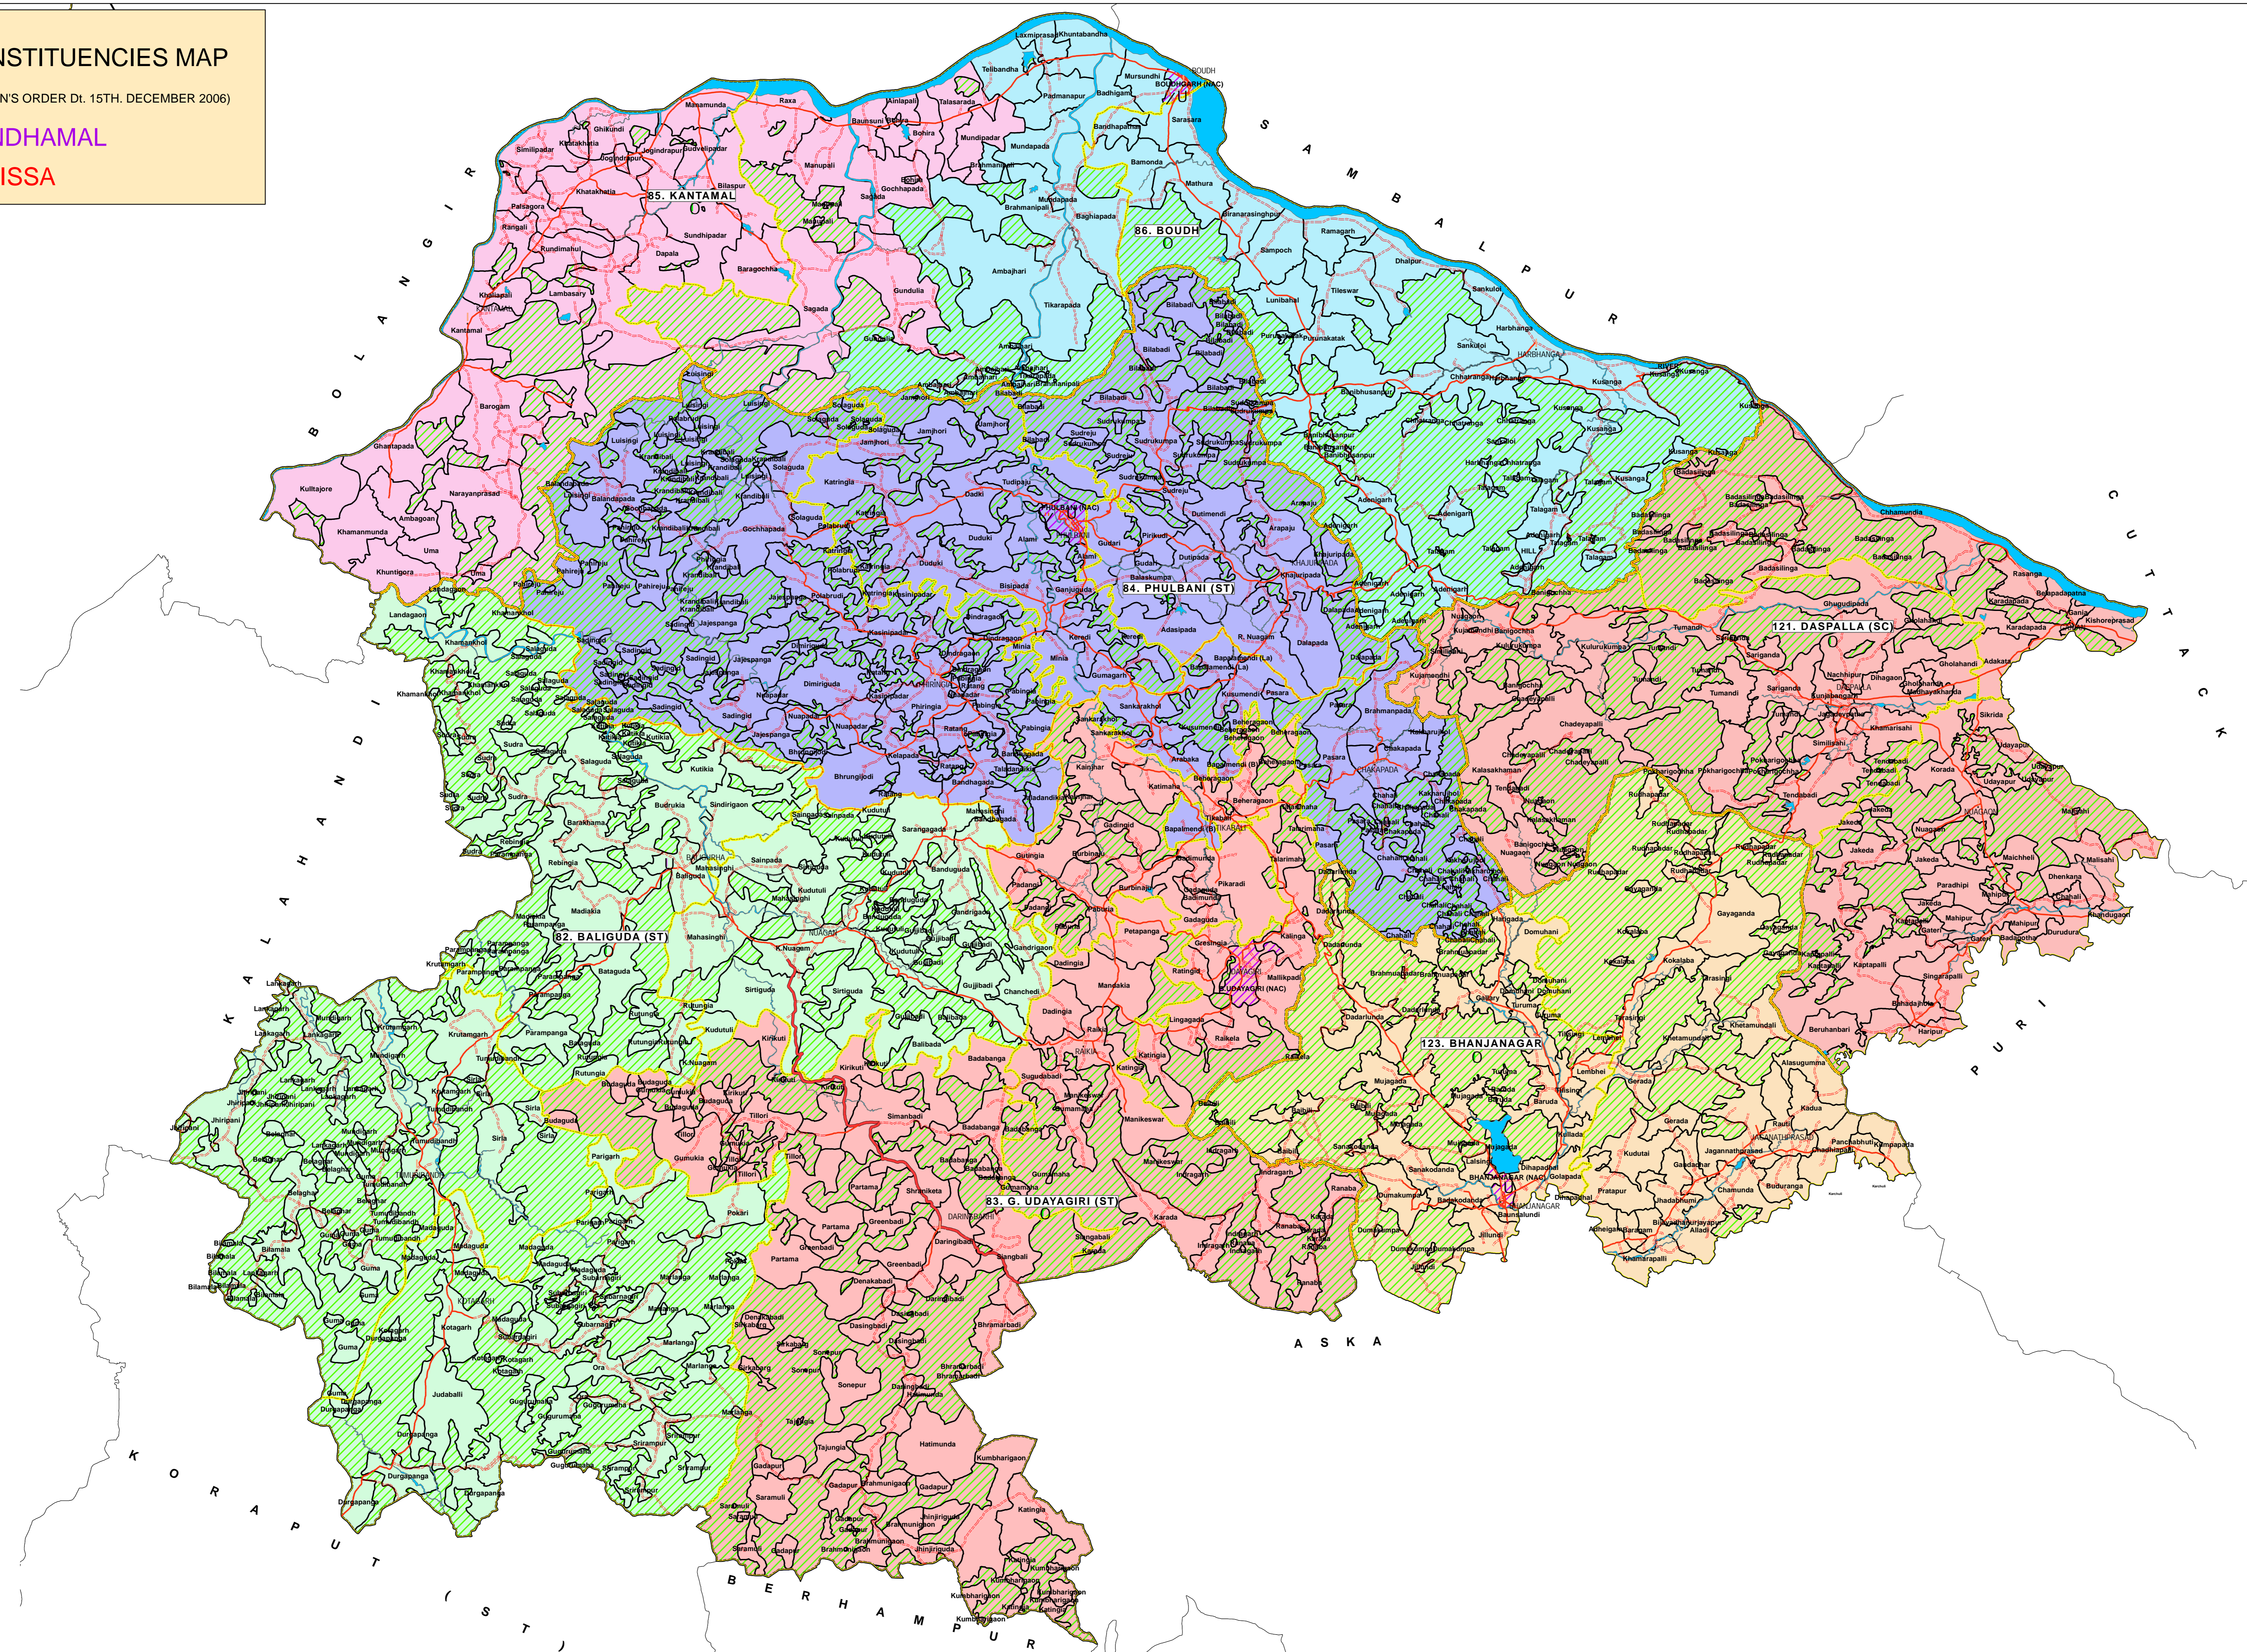

PARLIAMENT CONSTITUENCIES MAP

(AS PER DELIMITATION COMMISSION'S ORDER Dt. 15TH. DECEMBER 2006)

13- KANDHAMAL
ORISSA

India

Orissa

District

R E F E R E N C E

NAME OF ASSEMBLY CONSTITUENCY	DISTRICT BOUNDARY	URBAN AREA
DISTRICT HEAD QUARTER	SUB-DIVISION BOUNDARY	FOREST
SUB-DIVISION HEAD QUARTER	BLOCK BOUNDARY	RIVER / RESERVOIR
BLOCK HEAD QUARTER	G.P. BOUNDARY	
	RAILWAY	
	NATIONAL HIGHWAY	
	MAJOR ROADS	
	OTHER ROADS	

Sponsored By
CHIEF ELECTORAL OFFICER
 Orissa, Bhubaneswar

Prepared by
 Orissa Remote Sensing
 Application Centre (ORSAC)
 Dept. of Science & Technology
 Govt. of Orissa, Bhubaneswar