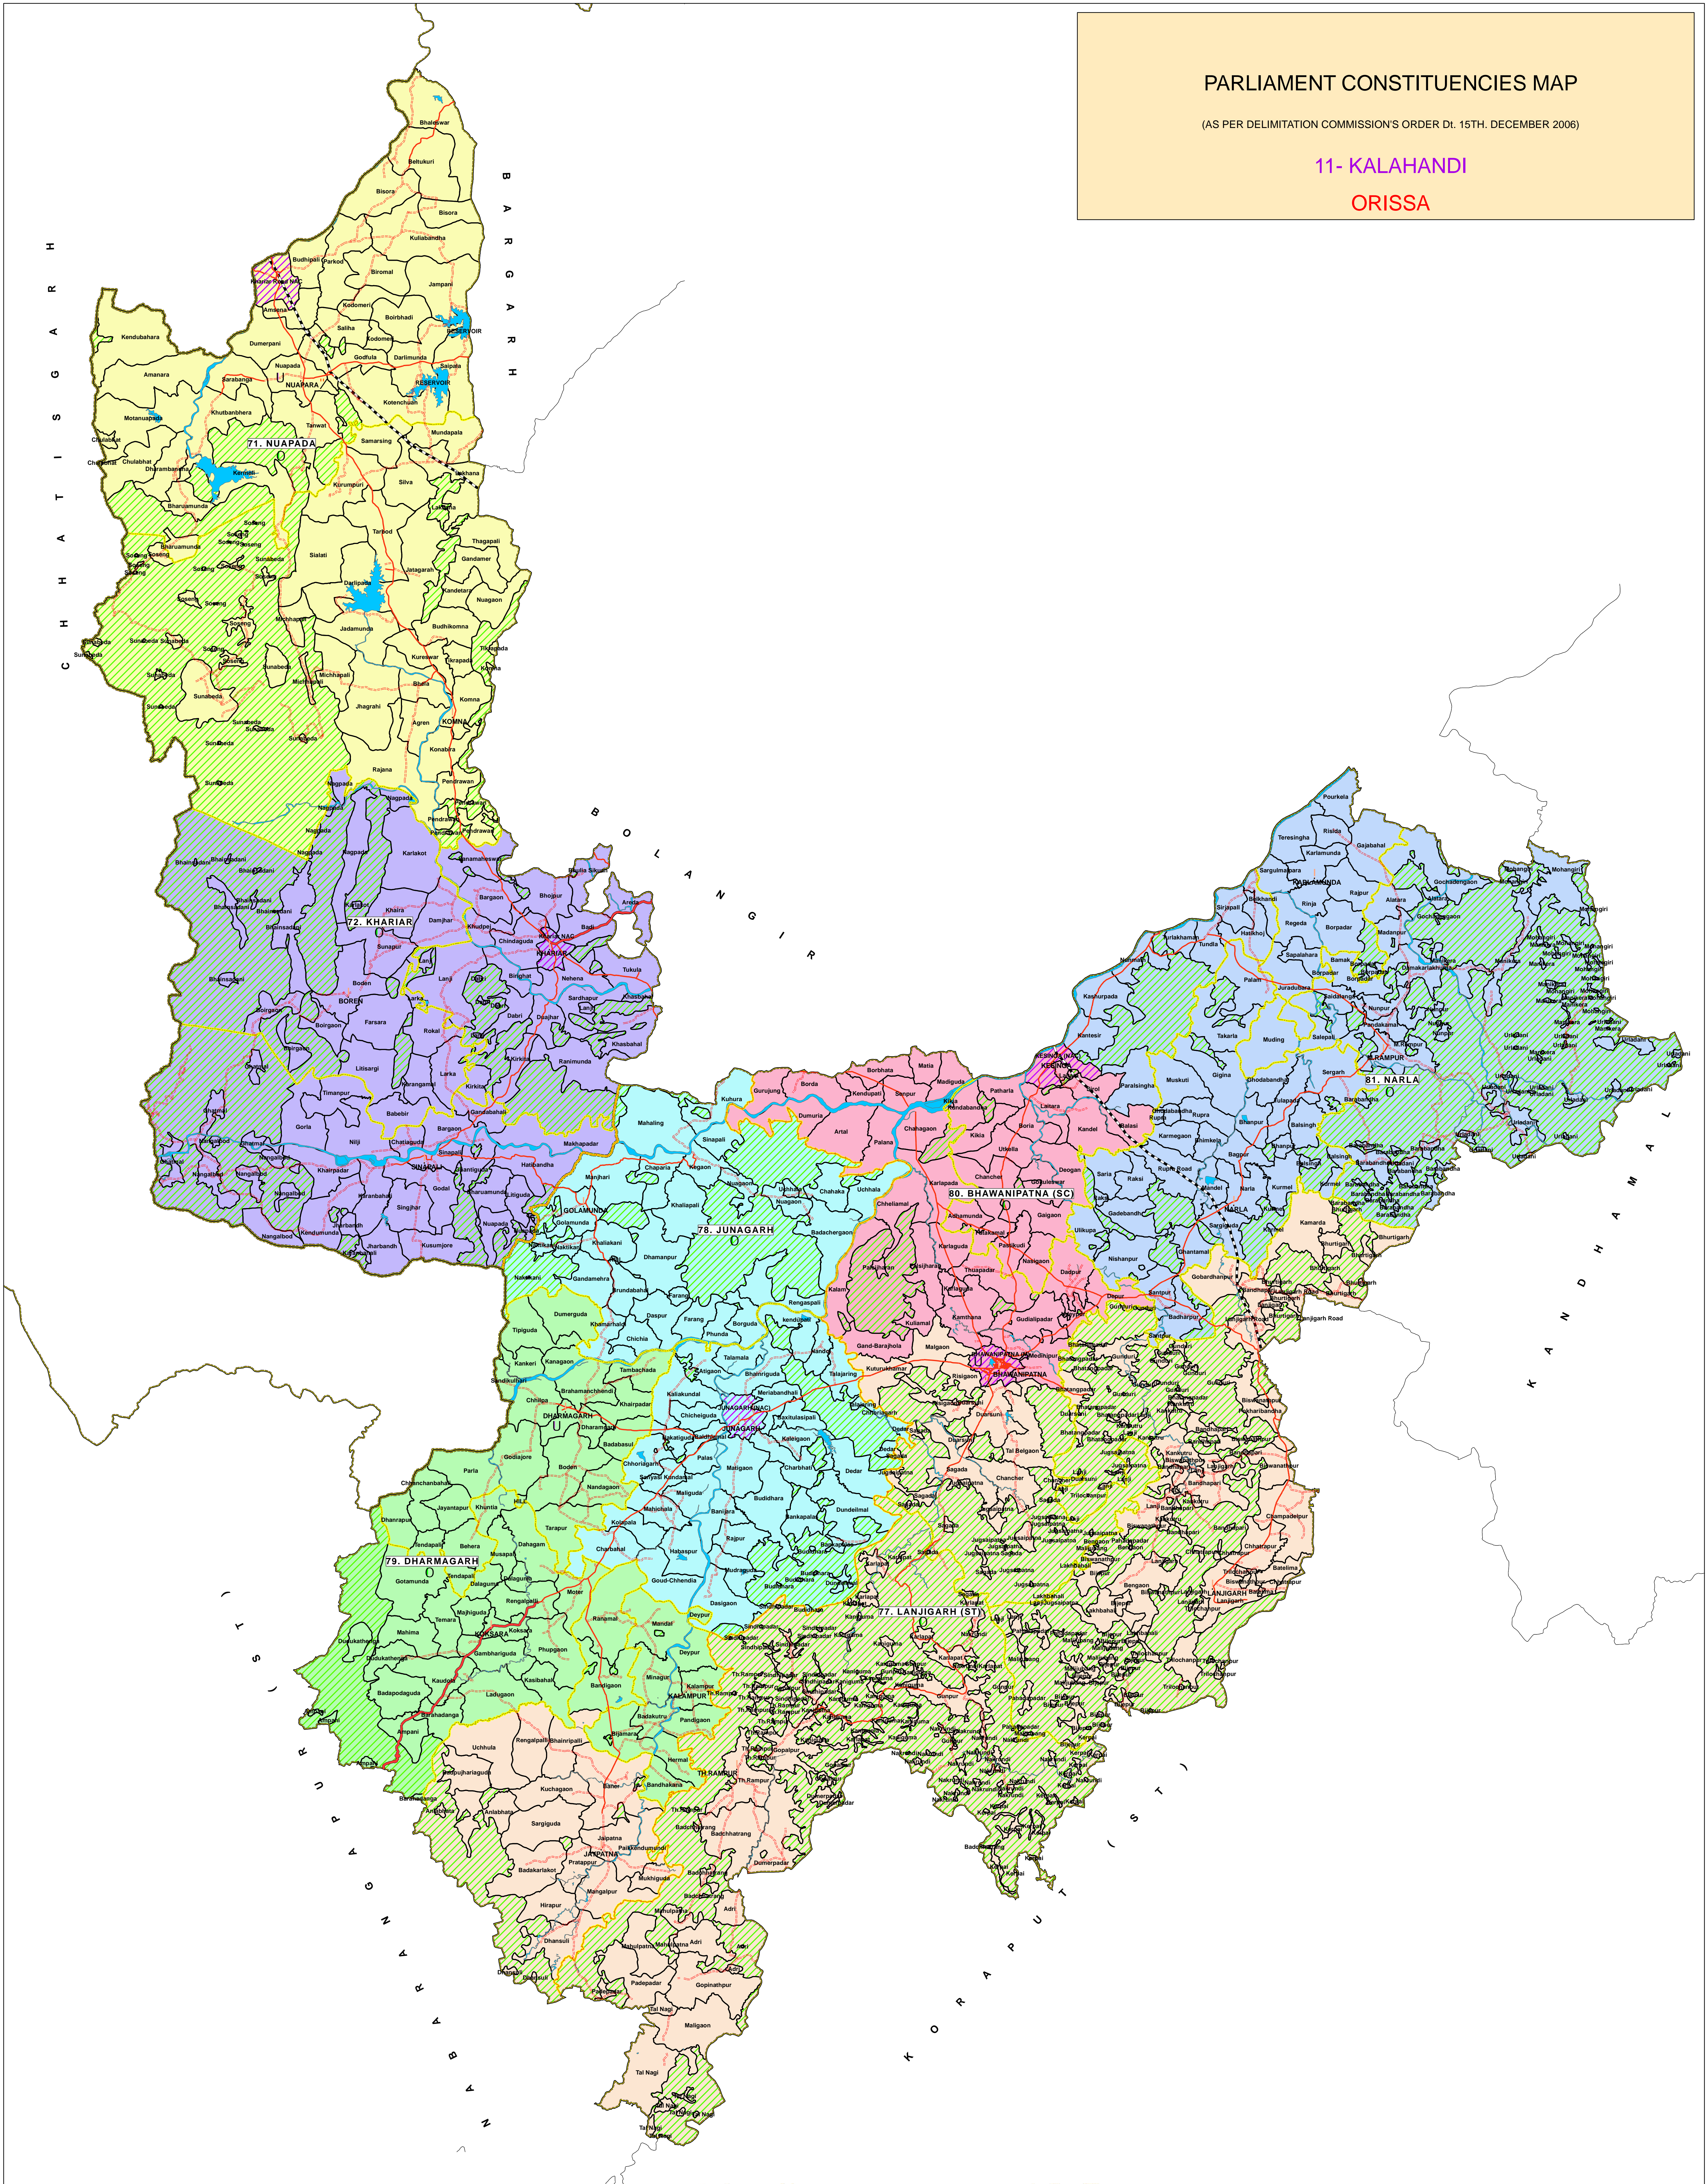

PARLIAMENT CONSTITUENCIES MAP

(AS PER DELIMITATION COMMISSION'S ORDER Dt. 15TH. DECEMBER 2006)

11- KALAHANDI

ORISSA

			<p>71. NUAPADA</p> <p>72. KHARIAR</p> <p>77. LANJIGARH (ST)</p> <p>78. JUNAGARH</p> <p>79. DHARMAGARH</p> <p>80. BHAWANIPATNA (SC)</p> <p>81. NARLA</p>	<p>0 NAME OF ASSEMBLY CONSTITUENCY</p> <p>7 DISTRICT HEAD QUARTER</p> <p>U SUB-DIVISION HEAD QUARTER</p> <p>! BLOCK HEAD QUARTER</p>	<p>----- DISTRICT BOUNDARY</p> <p>- - - - - SUB-DIVISION BOUNDARY</p> <p>--- BLOCK BOUNDARY</p> <p>--- G.P. BOUNDARY</p> <p>--- RAILWAY</p> <p>--- NATIONAL HIGHWAY</p> <p>--- MAJOR ROADS</p> <p>--- OTHER ROADS</p>	<p>▨ URBAN AREA</p> <p>▨ FOREST</p> <p>▨ RIVER / RESERVOIR</p> <p>Sponsored By CHIEF ELECTORAL OFFICER Orissa, Bhubaneswar</p> <p>Prepared by Orissa Remote Sensing Application Centre (ORSAC) Dept. of Science & Technology Govt. of Orissa, Bhubaneswar</p>
--	--	--	--	--	---	--