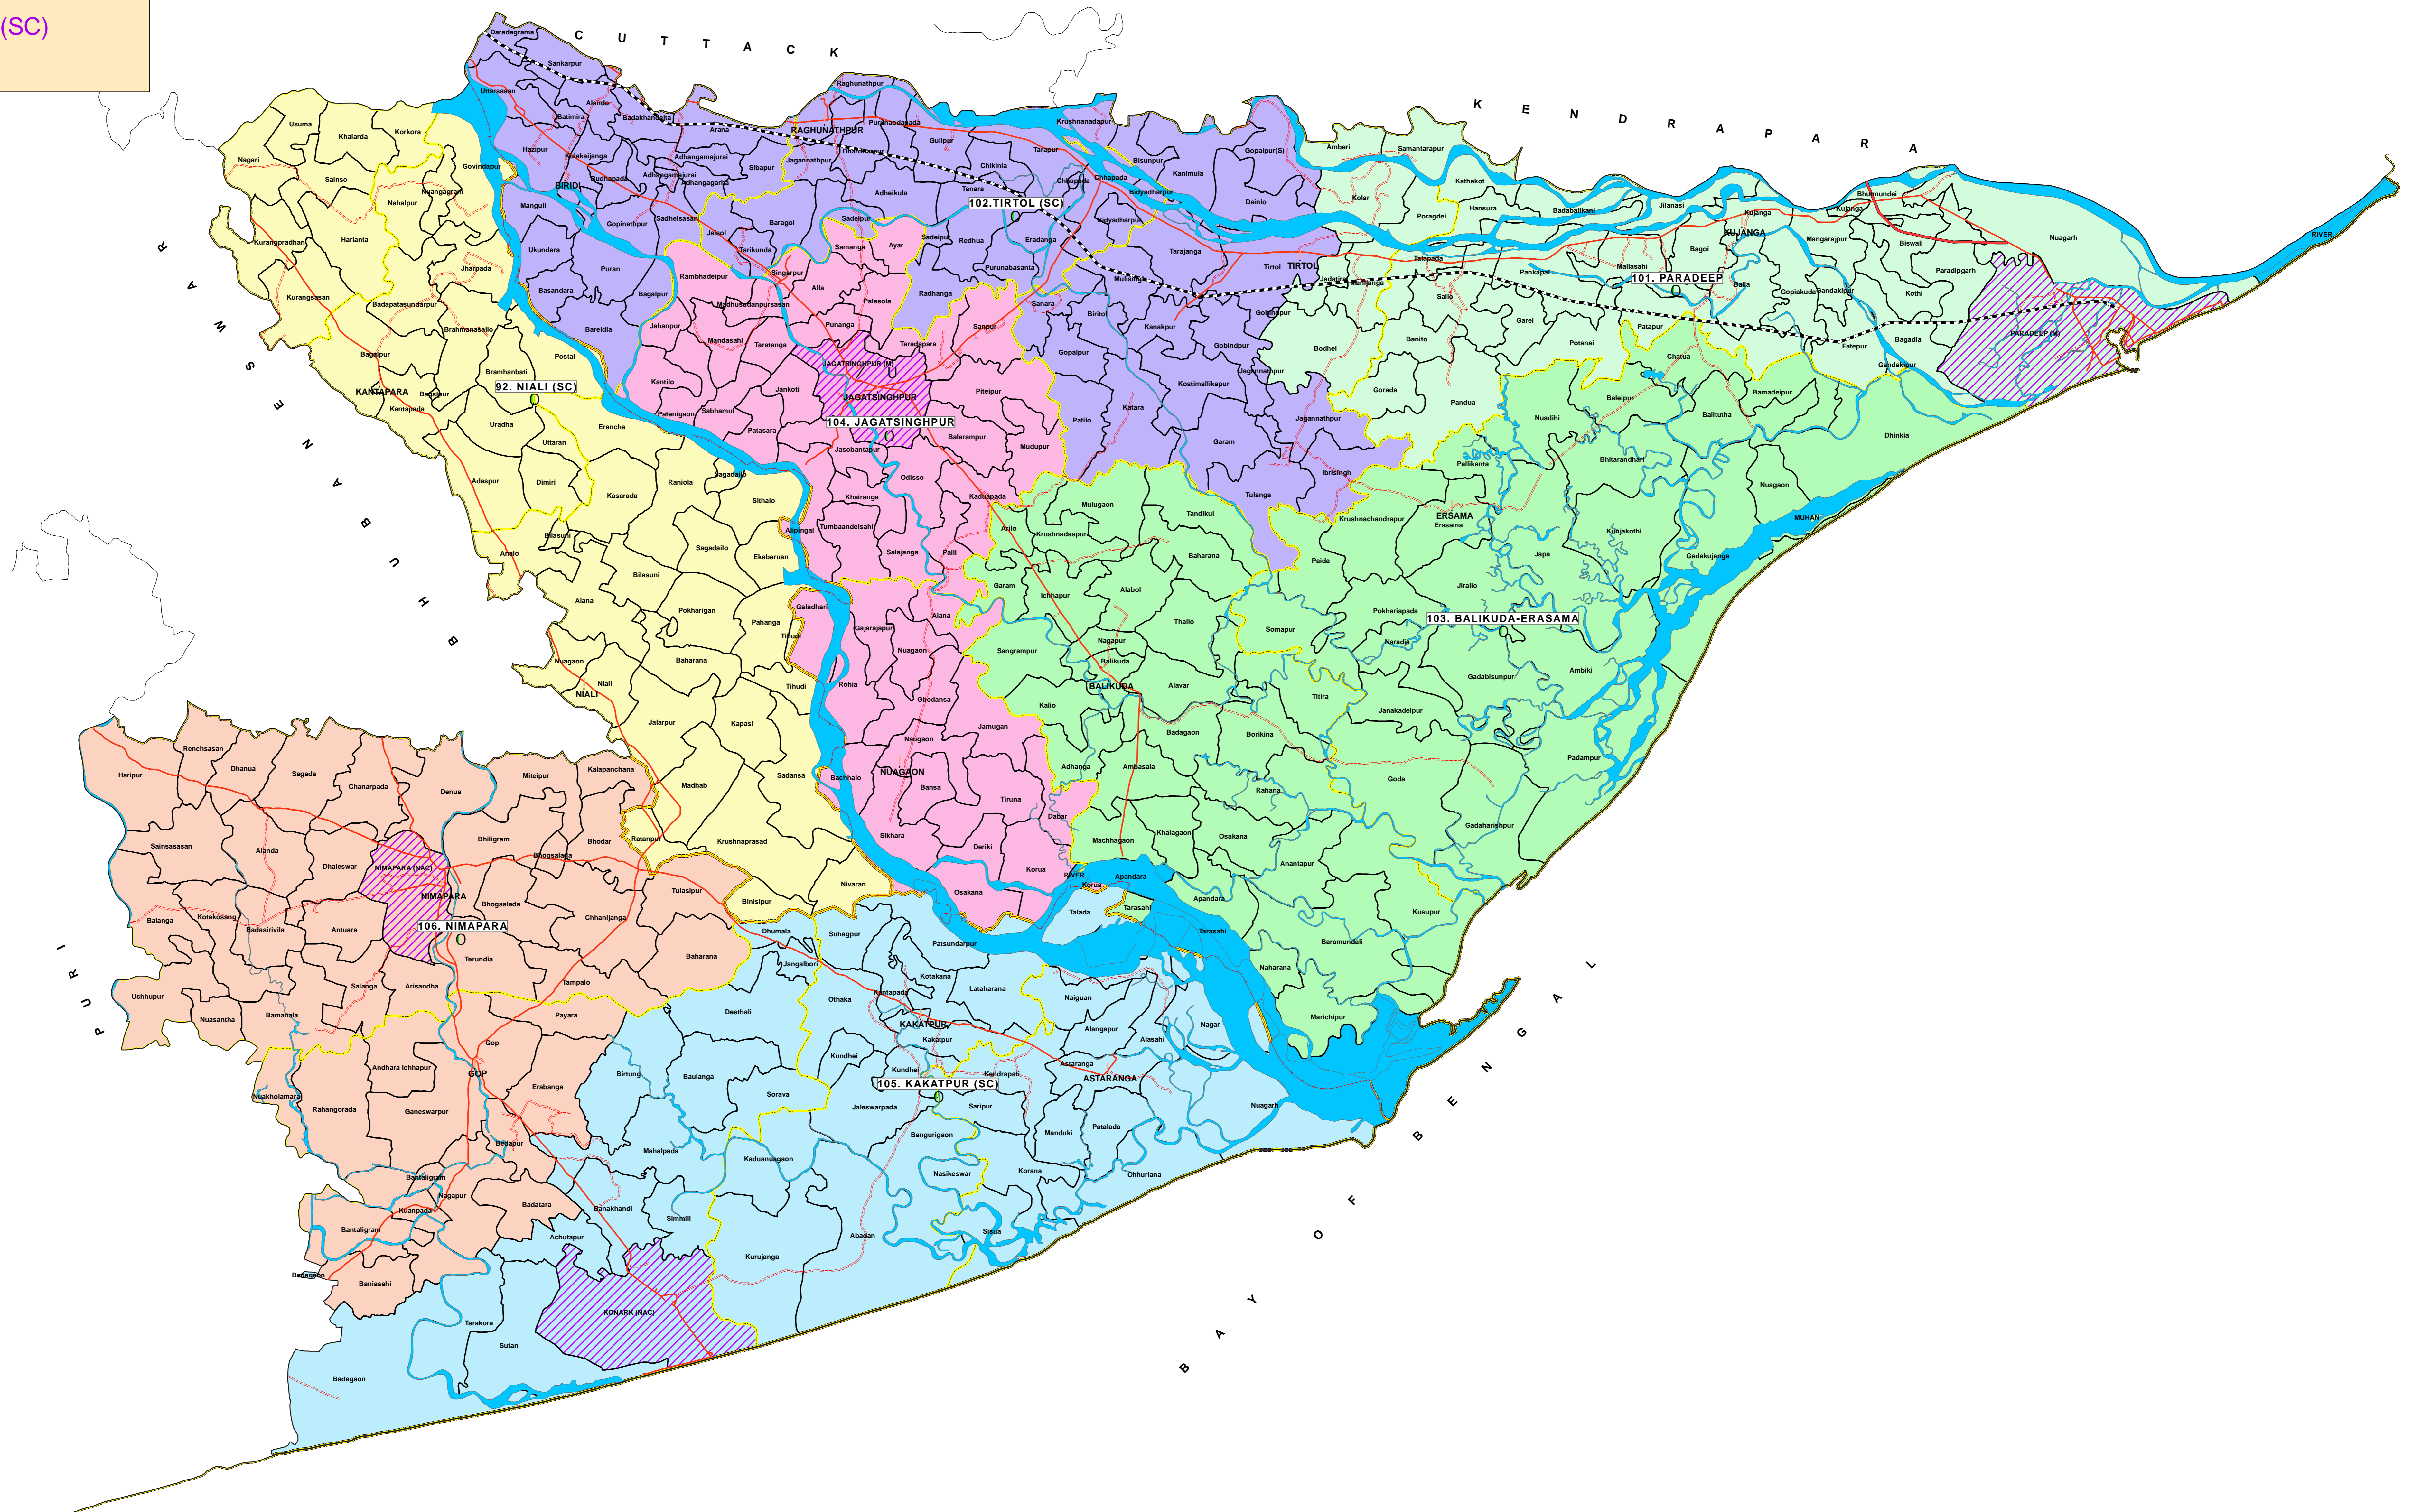

PARLIAMENT CONSTITUENCIES MAP

(AS PER DELIMITATION COMMISSION'S ORDER Dt. 15TH. DECEMBER 2006)

16- JAGATSINGHPUR (SC)
ORISSA

	92. NIALI (SC)
	101. PARADEEP
	102. TIRTOL (SC)
	103. BALIKUDA-ERSAMA
	104. JAGATSINGHPUR
	105. KAKATPUR (SC)
	106. NIMAPARA

O	NAME OF ASSEMBLY CONSTITUENCY		DISTRICT BOUNDARY		URBAN AREA
	DISTRICT HEAD QUARTER		SUB-DIVISION BOUNDARY		FOREST
U	SUB-DIVISION HEAD QUARTER		BLOCK BOUNDARY		RIVER / RESERVOIR
!	BLOCK HEAD QUARTER		G.P. BOUNDARY		RAILWAY
			NATIONAL HIGHWAY		MAJOR ROADS
			OTHER ROADS		

0 2 4 8 12 16
Kilometers

Sponsored By
CHIEF ELECTORAL OFFICER
Orissa, Bhubaneswar

Prepared by
Orissa Remote Sensing
Application Centre (ORSAC)
Dept. of Science & Technology
Govt. of Orissa, Bhubaneswar