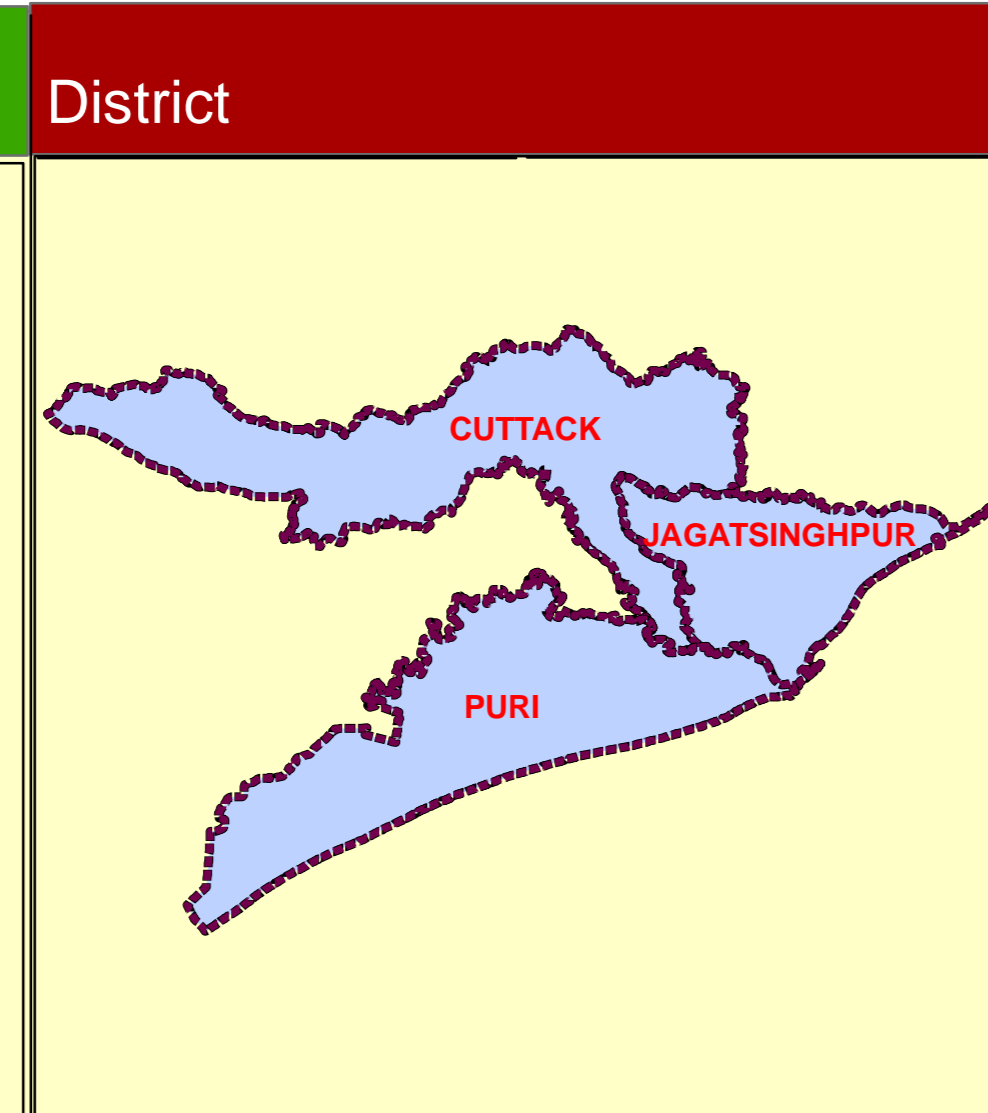

PARLIAMENT CONSTITUENCIES MAP

(AS PER DELIMITATION COMMISSION'S ORDER Dt. 15TH. DECEMBER 2006)

16- JAGATSINGHPUR (SC)
ORISSA

	92. NIALI (SC)
	101. PARADEEP
	102. TIRTOL (SC)
	103. BALIKUDA-ERSAMA
	104. JAGATSINGHPUR
	105. KAKATPUR (SC)
	106. NIMAPARA

O	NAME OF ASSEMBLY CONSTITUENCY		DISTRICT BOUNDARY		URBAN AREA
	DISTRICT HEAD QUARTER		SUB-DIVISION BOUNDARY		FOREST
U	SUB-DIVISION HEAD QUARTER		BLOCK BOUNDARY		RIVER / RESERVOIR
!	BLOCK HEAD QUARTER		G.P. BOUNDARY		RAILWAY
			NATIONAL HIGHWAY		MAJOR ROADS
			OTHER ROADS		