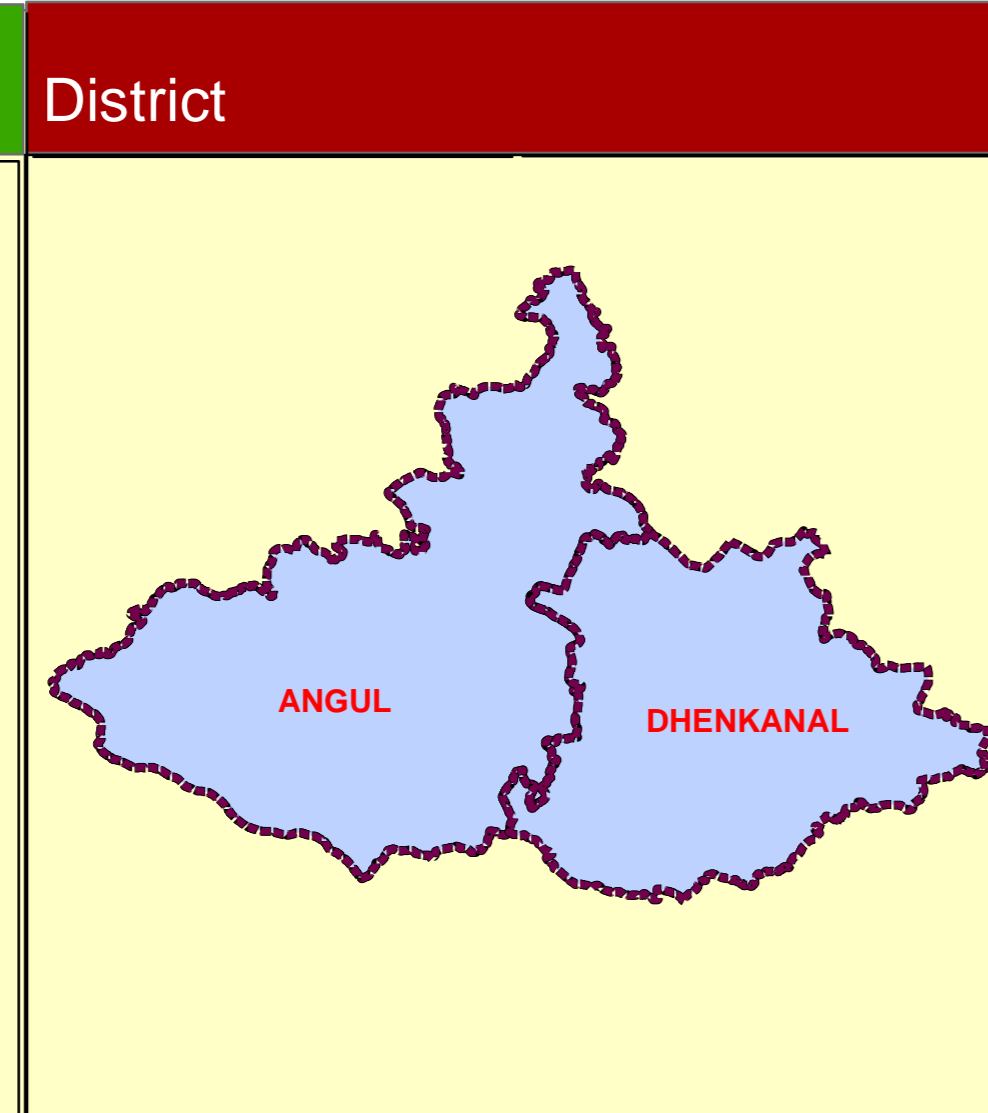

PARLIAMENT CONSTITUENCIES MAP

(AS PER DELIMITATION COMMISSION'S ORDER Dt. 15TH. DECEMBER 2006)

9- DHENKANAL
ORISSA

	55. DHENKANAL
	56. HINDOL (SC)
	57. KAMAKHYANAGAR
	58. PARAJANG
	59. PALLAHARA
	60 TALCHER
	61. ANGUL

O	NAME OF ASSEMBLY CONSTITUENCY	-----	DISTRICT BOUNDARY		URBAN AREA
∇	DISTRICT HEAD QUARTER	-----	SUB-DIVISION BOUNDARY		FOREST
U	SUB-DIVISION HEAD QUARTER	-----	BLOCK BOUNDARY		RIVER / RESERVOIR
!	BLOCK HEAD QUARTER	-----	G.P. BOUNDARY	-----	RAILWAY
		-----	NATIONAL HIGHWAY	-----	MAJOR ROADS
		-----	OTHER ROADS		