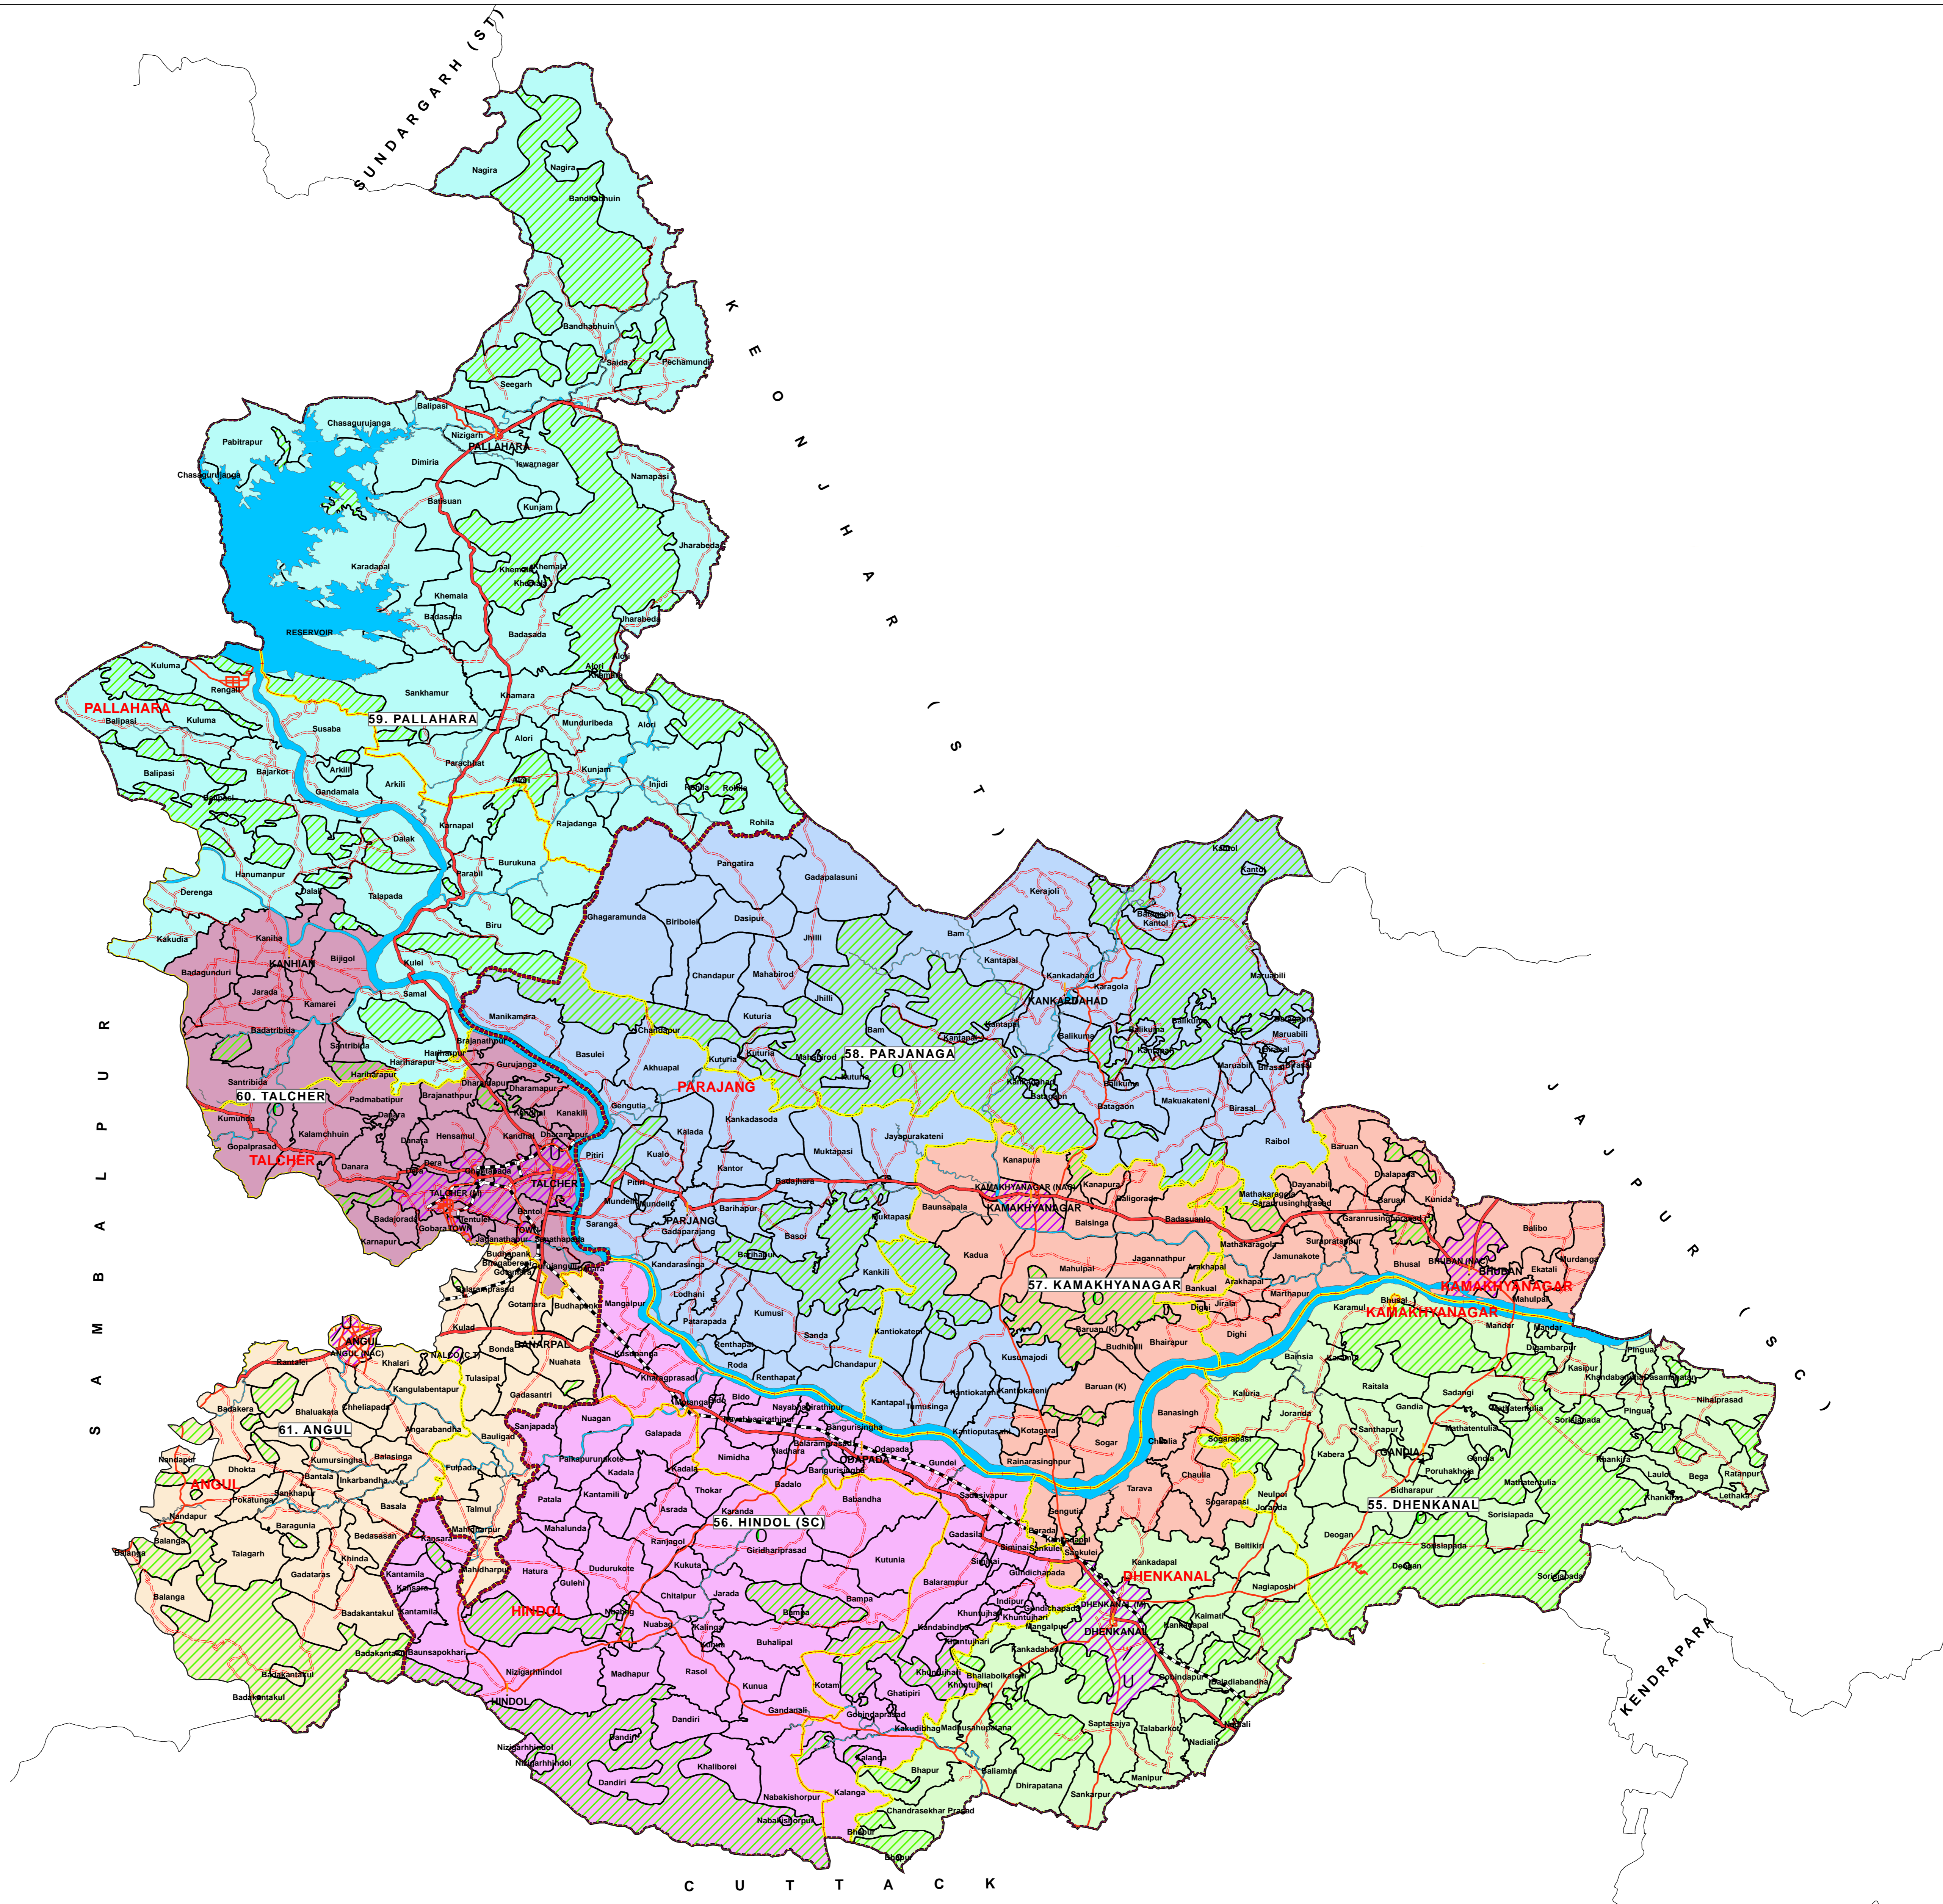

PARLIAMENT CONSTITUENCIES MAP

(AS PER DELIMITATION COMMISSION'S ORDER Dt. 15TH. DECEMBER 2006)

9- DHENKANAL
ORISSA

	55. DHENKANAL
	56. HINDOL (SC)
	57. KAMAKHYANAGAR
	58. PARAJANG
	59. PALLAHARA
	60 TALCHER
	61. ANGUL

O	NAME OF ASSEMBLY CONSTITUENCY	-----	DISTRICT BOUNDARY		URBAN AREA
∇	DISTRICT HEAD QUARTER	-----	SUB-DIVISION BOUNDARY		FOREST
U	SUB-DIVISION HEAD QUARTER	-----	BLOCK BOUNDARY		RIVER / RESERVOIR
!	BLOCK HEAD QUARTER	-----	G.P. BOUNDARY	-----	RAILWAY
		-----	NATIONAL HIGHWAY	-----	MAJOR ROADS
		-----	OTHER ROADS		

Sponsored By
CHIEF ELECTORAL OFFICER
Orissa, Bhubaneswar

Prepared by
Orissa Remote Sensing
Application Centre (ORSAC)
Dept. of Science & Technology
Govt. of Orissa ,Bhubaneswar