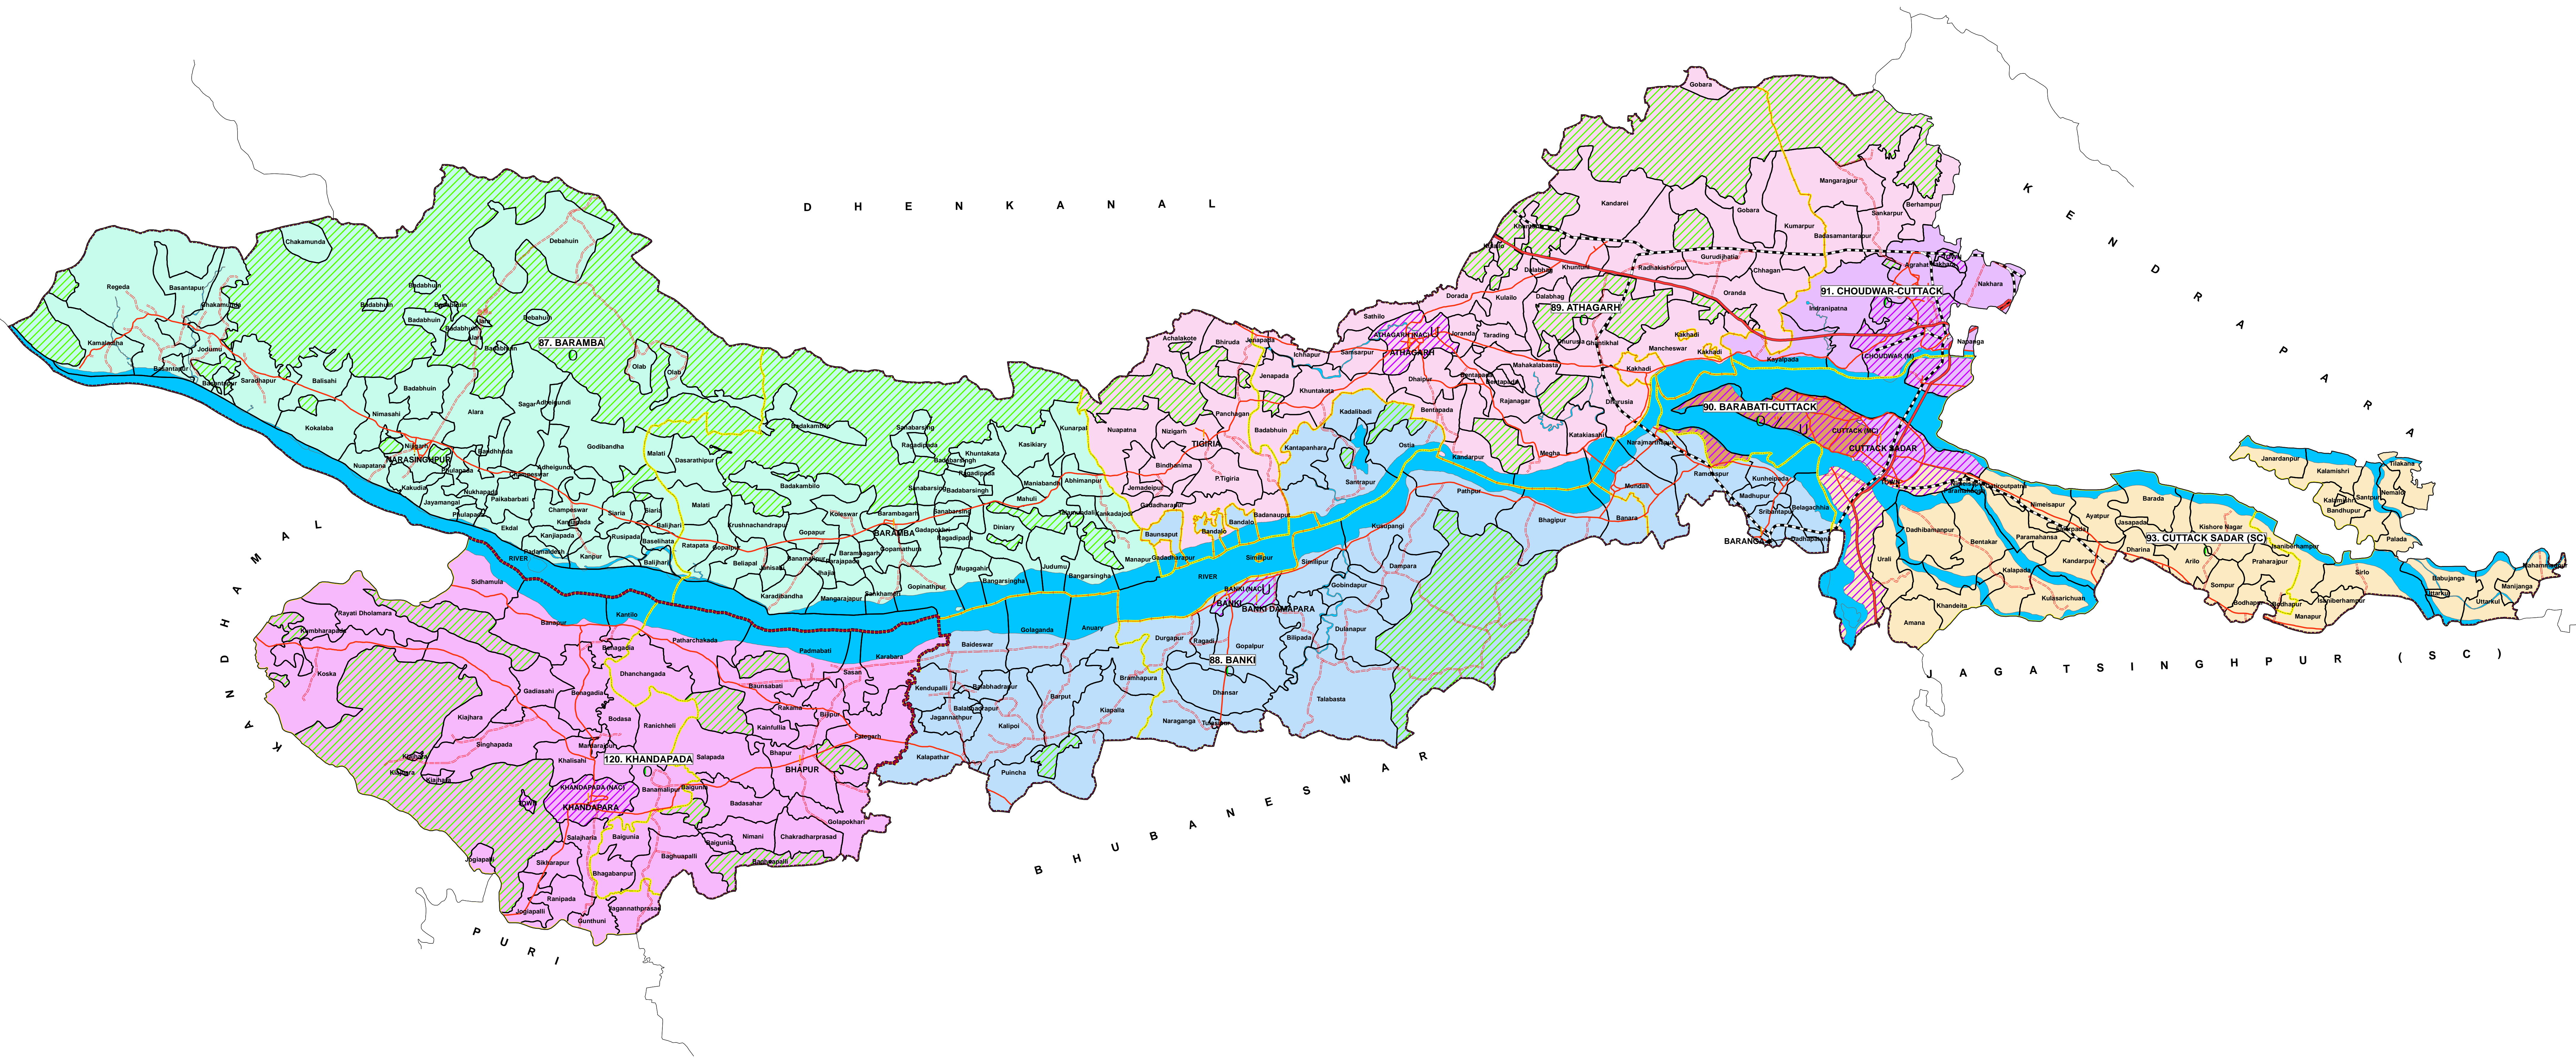

PARLIAMENT CONSTITUENCIES MAP

(AS PER DELIMITATION COMMISSION'S ORDER Dt. 15TH. DECEMBER 2006)

14- CUTTACK
ORISSA

R E F E R E N C E			
	87. BARAMBA		DISTRICT BOUNDARY
	88. BANKI		SUB-DIVISION BOUNDARY
	89. ATHAGARH		BLOCK BOUNDARY
	90. BARABATI-CUTTACK		G.P. BOUNDARY
	91. CHOUDWAR-CUTTACK		RAILWAY
	93. CUTTACK SADAR (SC)		NATIONAL HIGHWAY
	120. KHANDAPADA		MAJOR ROADS
			OTHER ROADS
	URBAN AREA		FOREST
	RIVER / RESERVOIR		
	NAME OF ASSEMBLY CONSTITUENCY		DISTRICT HEAD QUARTER
	SUB-DIVISION HEAD QUARTER		BLOCK HEAD QUARTER

0 2 4 8 12 16 Kilometers

Sponsored By
CHIEF ELECTORAL OFFICER
Orissa, Bhubaneswar

Prepared by
Orissa Remote Sensing
Application Centre (ORSAC)
Dept. of Science & Technology
Govt. of Orissa, Bhubaneswar