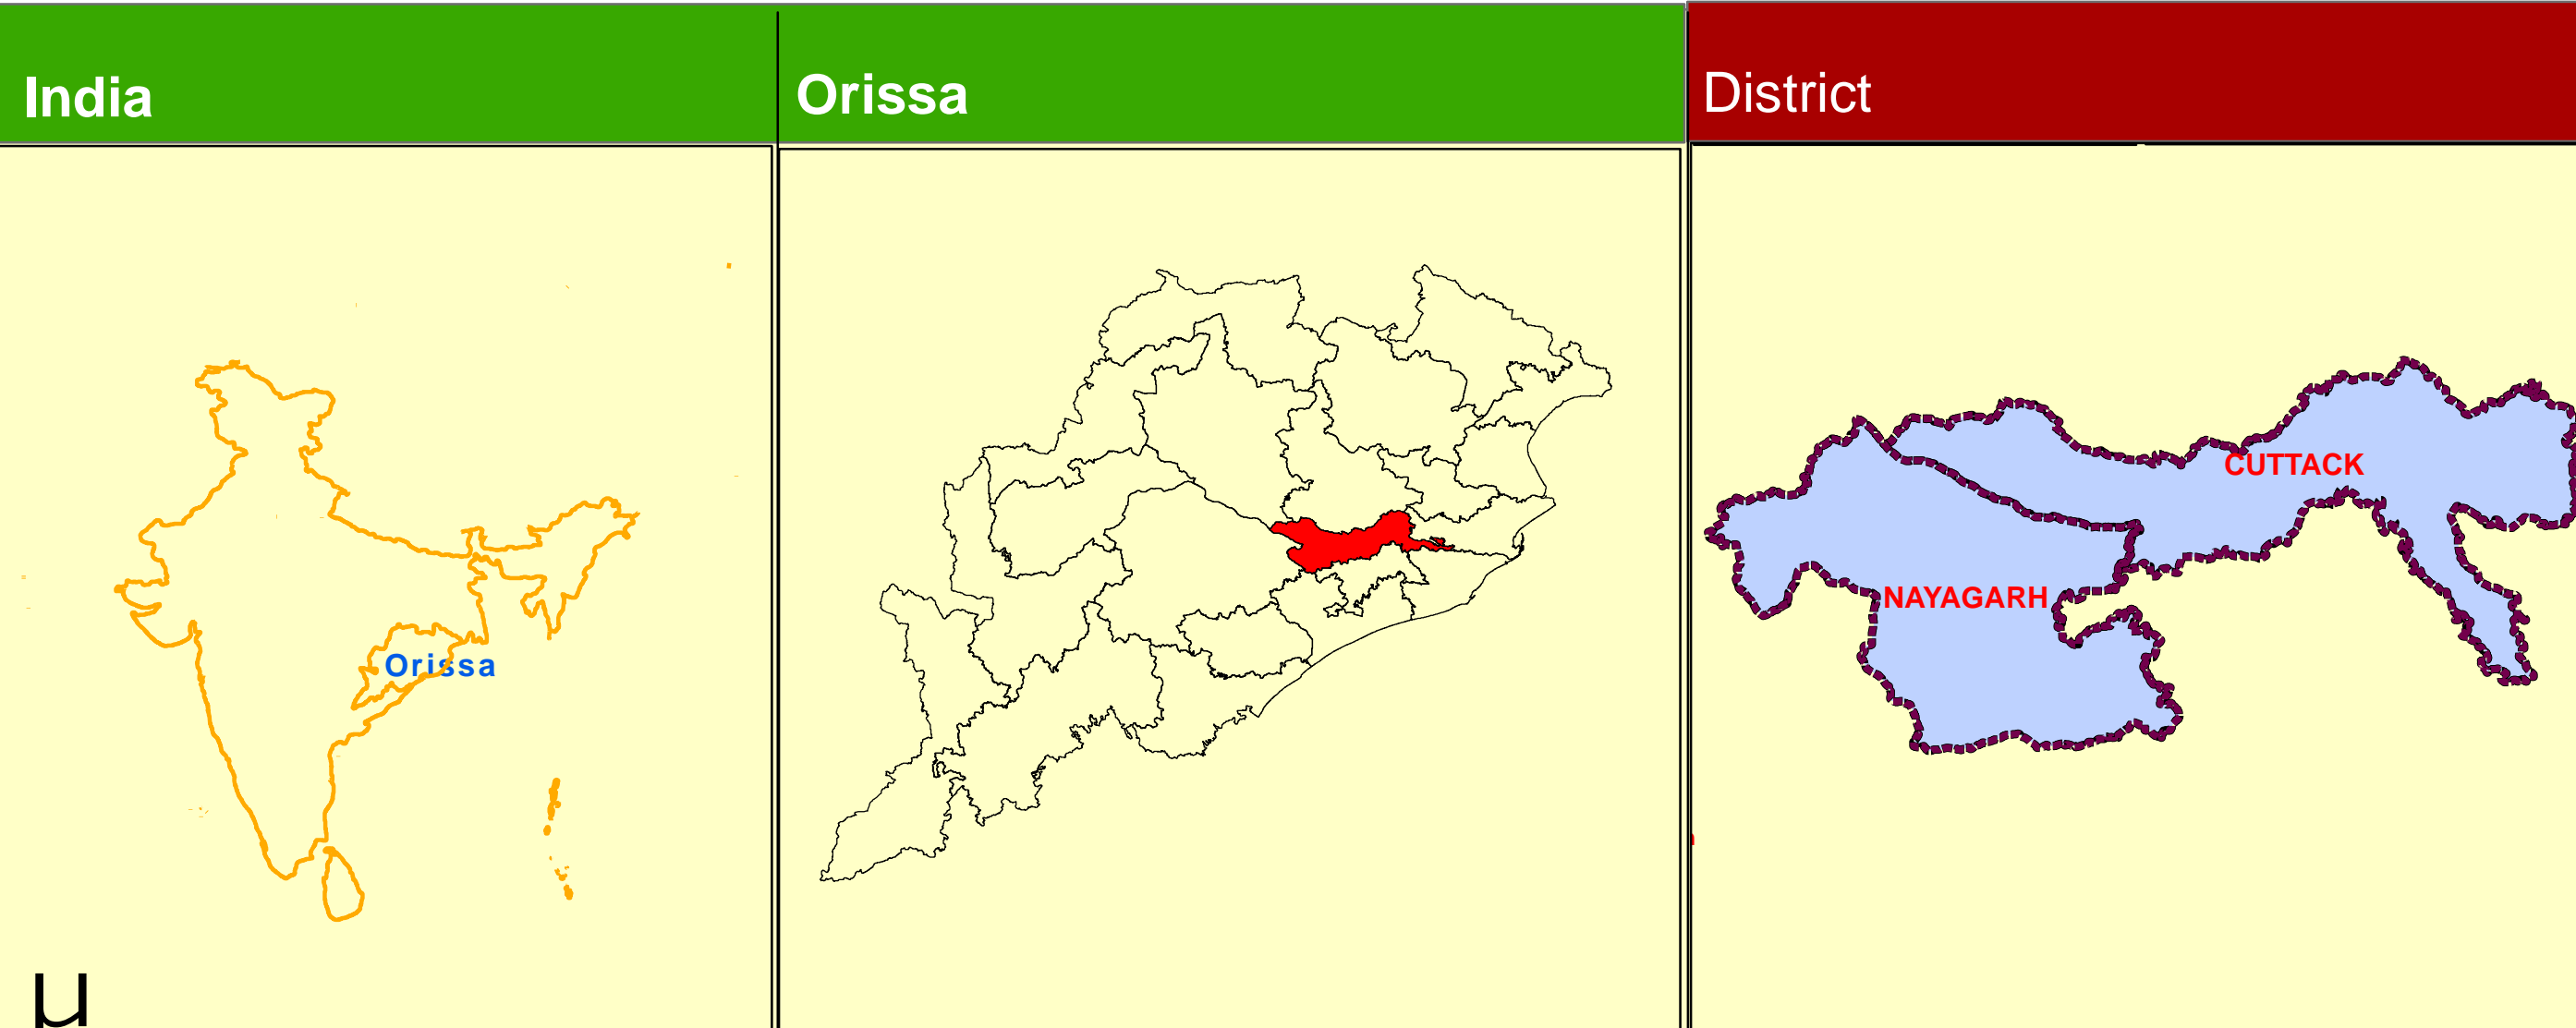

PARLIAMENT CONSTITUENCIES MAP

(AS PER DELIMITATION COMMISSION'S ORDER Dt. 15TH. DECEMBER 2006)

14- CUTTACK
ORISSA

R E F E R E N C E			
	87. BARAMBA		DISTRICT BOUNDARY
	88. BANKI		SUB-DIVISION BOUNDARY
	89. ATHAGARH		BLOCK BOUNDARY
	90. BARABATI-CUTTACK		G.P. BOUNDARY
	91. CHOUDWAR-CUTTACK		RAILWAY
	93. CUTTACK SADAR (SC)		NATIONAL HIGHWAY
	120. KHANDAPADA		MAJOR ROADS
			OTHER ROADS
	URBAN AREA		FOREST
	RIVER / RESERVOIR		
	NAME OF ASSEMBLY CONSTITUENCY		DISTRICT HEAD QUARTER
	SUB-DIVISION HEAD QUARTER		BLOCK HEAD QUARTER

0 2 4 8 12 16 Kilometers

Sponsored By
CHIEF ELECTORAL OFFICER
Orissa, Bhubaneswar

Prepared by
Orissa Remote Sensing
Application Centre (ORSAC)
Dept. of Science & Technology
Govt. of Orissa, Bhubaneswar