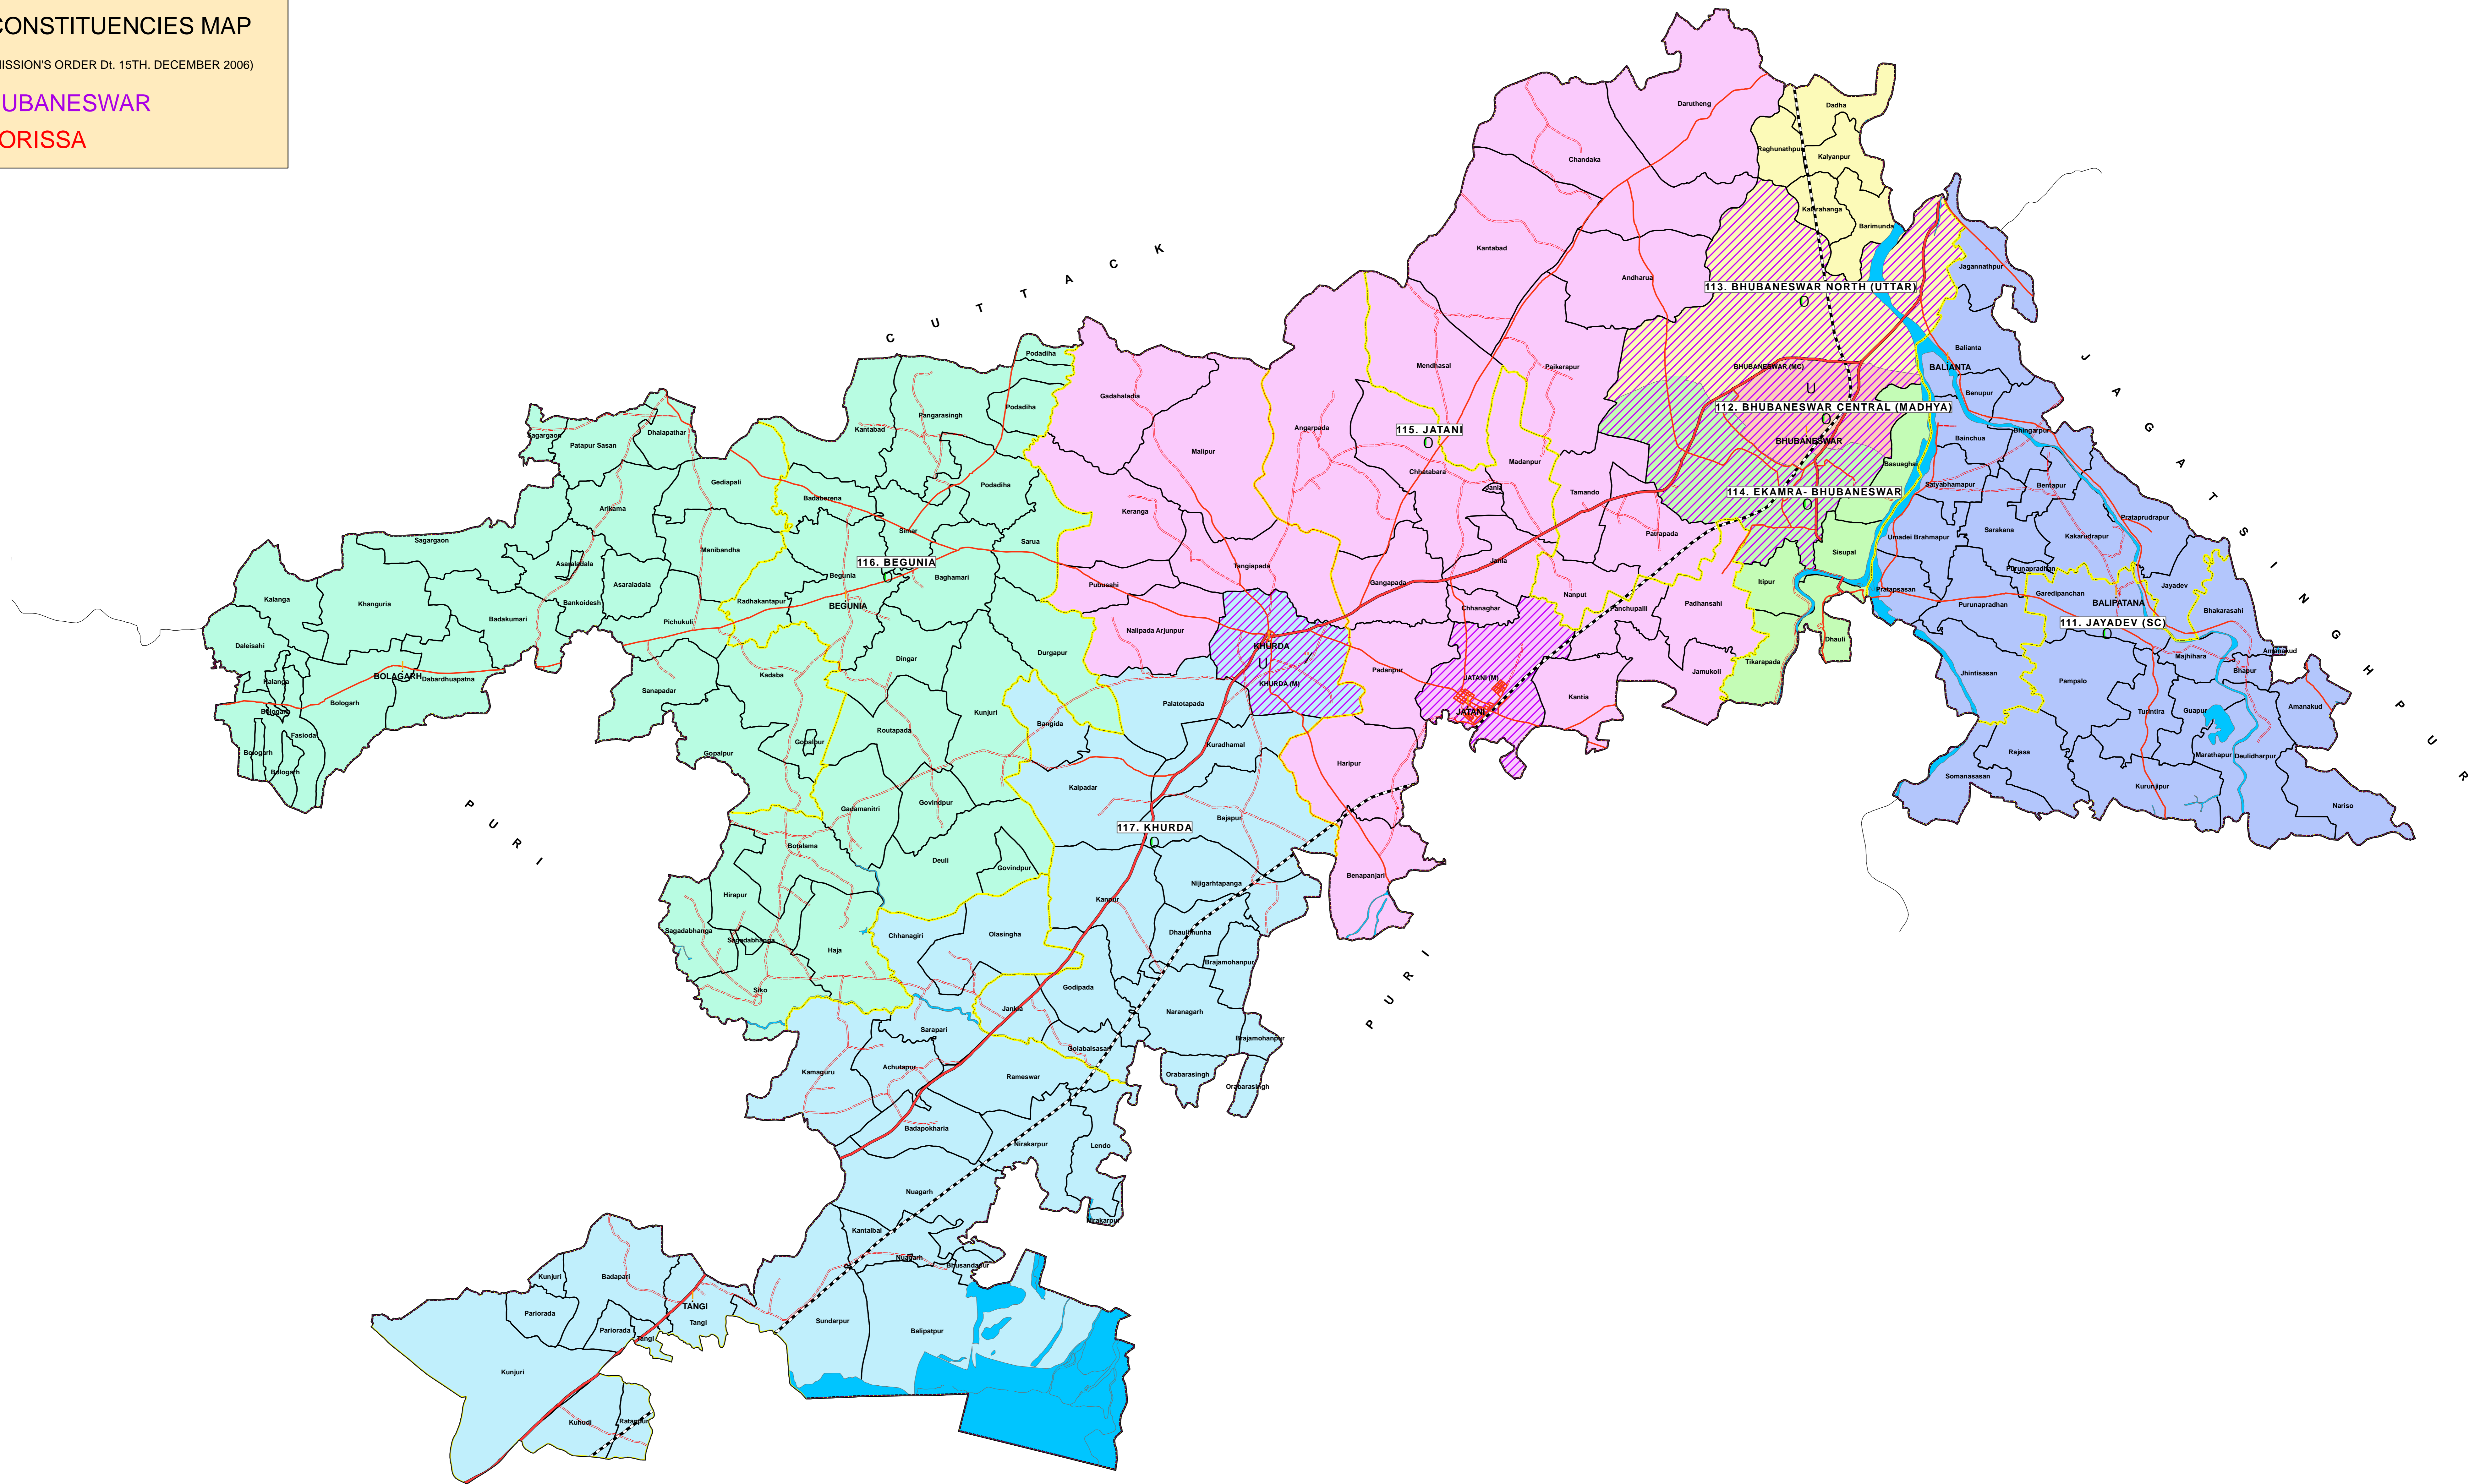

PARLIAMENT CONSTITUENCIES MAP

(AS PER DELIMITATION COMMISSION'S ORDER Dt. 15TH, DECEMBER 2006)

18- BHUBANESWAR
ORISSA

India

Orissa

District

R E F E R E N C E

0 2 4 8 12 16 Kilometers

- 111. JAYADEV (SC)
- 112. BHUBANESWAR CENTRAL (MADHYA)
- 113. BHUBANESWAR NORTH (UTTAR)
- 114. EKAMRA-BHUBANESWAR
- 115. JATANI
- 116. BEGUNIA
- 117. KHURDA

- NAME OF ASSEMBLY CONSTITUENCY
- DISTRICT BOUNDARY
- DISTRICT HEAD QUARTER
- SUB-DIVISION HEAD QUARTER
- BLOCK HEAD QUARTER
- SUB-DIVISION BOUNDARY
- BLOCK BOUNDARY
- G.P. BOUNDARY
- RAILWAY
- NATIONAL HIGHWAY
- MAJOR ROADS
- OTHER ROADS

- URBAN AREA
- FOREST
- RIVER / RESERVOIR

Sponsored By
CHIEF ELECTORAL OFFICER
Orissa, Bhubaneswar

Prepared by
Orissa Remote Sensing
Application Centre (ORSAC)
Dept. of Science & Technology
Govt. of Orissa, Bhubaneswar