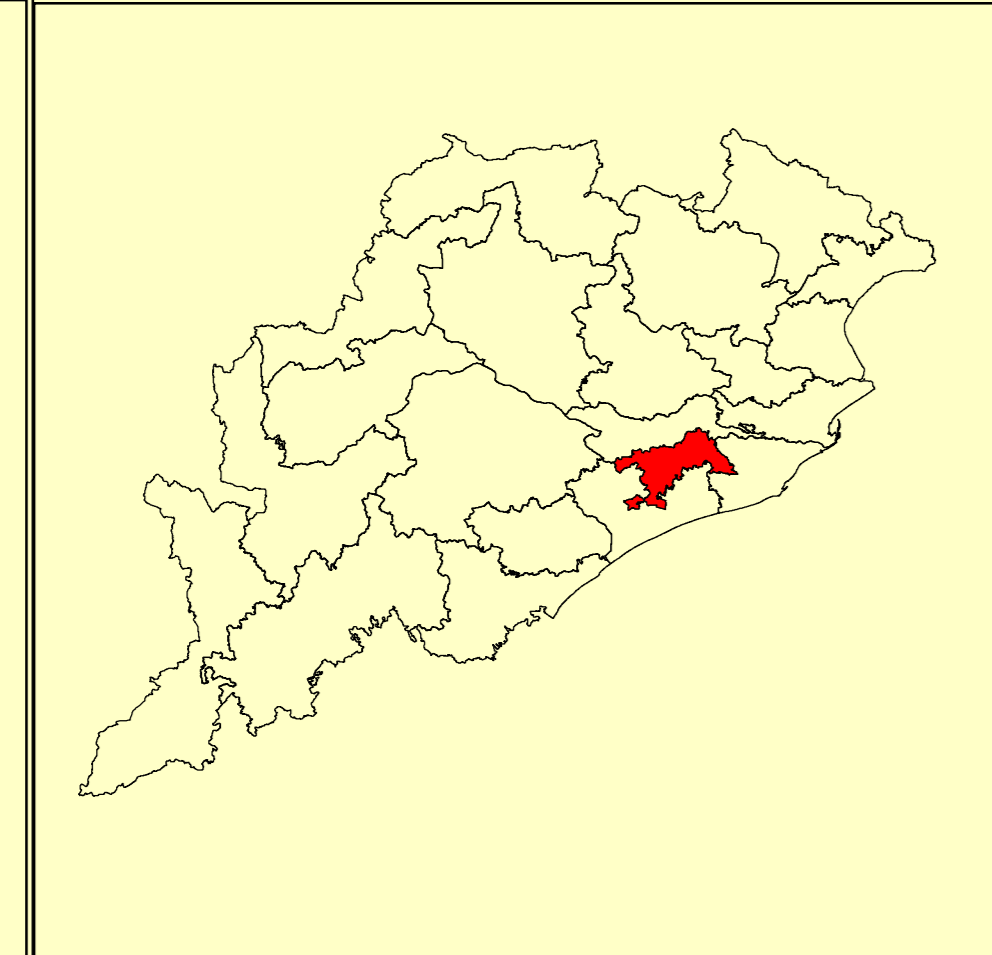

PARLIAMENT CONSTITUENCIES MAP

(AS PER DELIMITATION COMMISSION'S ORDER Dt. 15TH, DECEMBER 2006)

18- BHUBANESWAR
ORISSA

India

Orissa

District

R E F E R E N C E

0 2 4 8 12 16 Kilometers

- 111. JAYADEV (SC)
- 112. BHUBANESWAR CENTRAL (MADHYA)
- 113. BHUBANESWAR NORTH (UTTAR)
- 114. EKAMRA-BHUBANESWAR
- 115. JATANI
- 116. BEGUNIA
- 117. KHURDA

- NAME OF ASSEMBLY CONSTITUENCY
- DISTRICT BOUNDARY
- DISTRICT HEAD QUARTER
- SUB-DIVISION HEAD QUARTER
- BLOCK HEAD QUARTER
- SUB-DIVISION BOUNDARY
- BLOCK BOUNDARY
- G.P. BOUNDARY
- RAILWAY
- NATIONAL HIGHWAY
- MAJOR ROADS
- OTHER ROADS