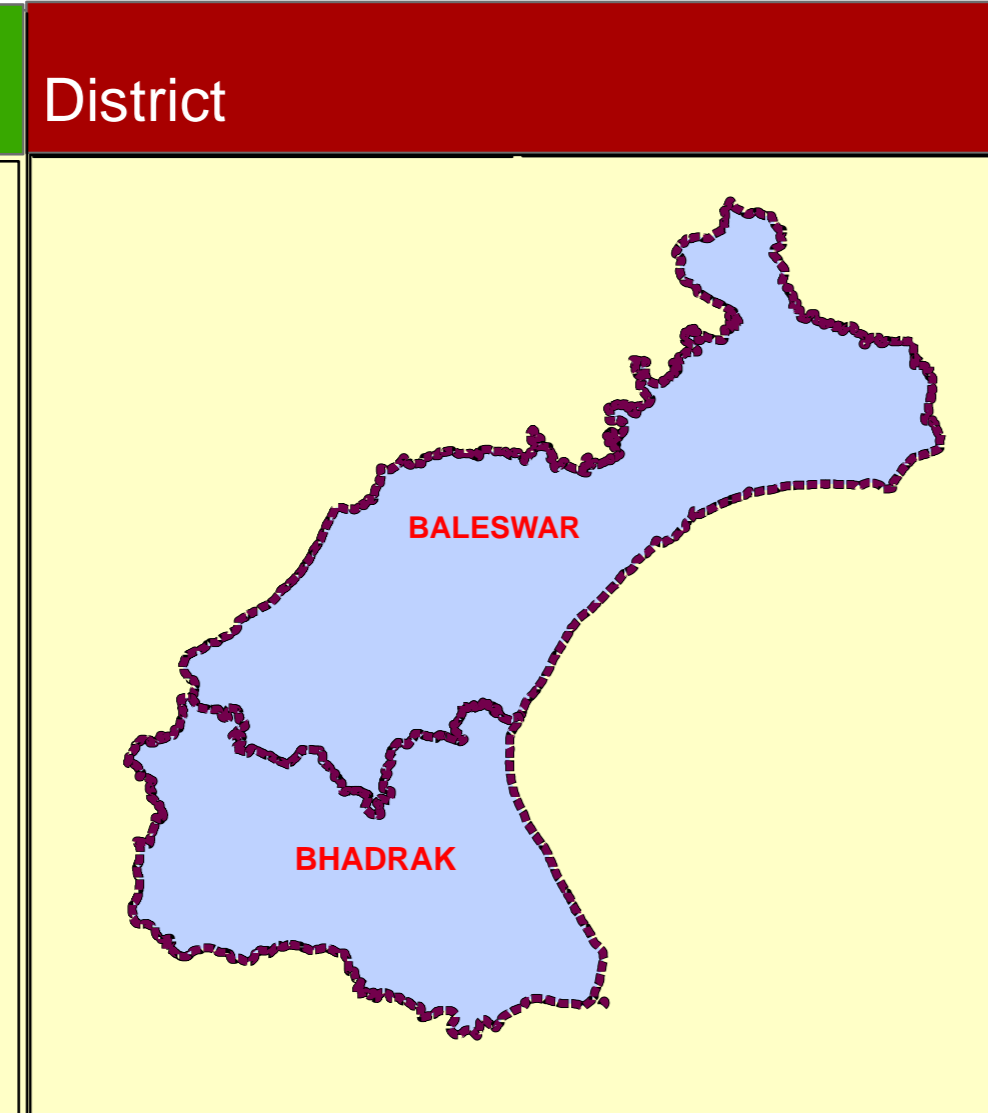

PARLIAMENT CONSTITUENCIES MAP

(AS PER DELIMITATION COMMISSION'S ORDER Dt. 15TH, DECEMBER 2006)

7- BHADRAK (SC)  
ORISSA

- R E F E R E N C E**
- 41. SORO (SC)
  - 42. SIMULIA
  - 43. BHANDARIPOKHARI
  - 44. BHADRAK
  - 45. BASUDEVPUR
  - 46. DHAMNAGAR (SC)
  - 47. CHANDABALI

- O NAME OF ASSEMBLY CONSTITUENCY
- D DISTRICT BOUNDARY
- ∇ DISTRICT HEAD QUARTER
- U SUB-DIVISION HEAD QUARTER
- ! BLOCK HEAD QUARTER
- SUB-DIVISION BOUNDARY
- BLOCK BOUNDARY
- G.P. BOUNDARY
- RAILWAY
- NATIONAL HIGHWAY
- MAJOR ROADS
- OTHER ROADS
- ▨ URBAN AREA
- ▨ FOREST
- ▨ RIVER / RESERVOIR