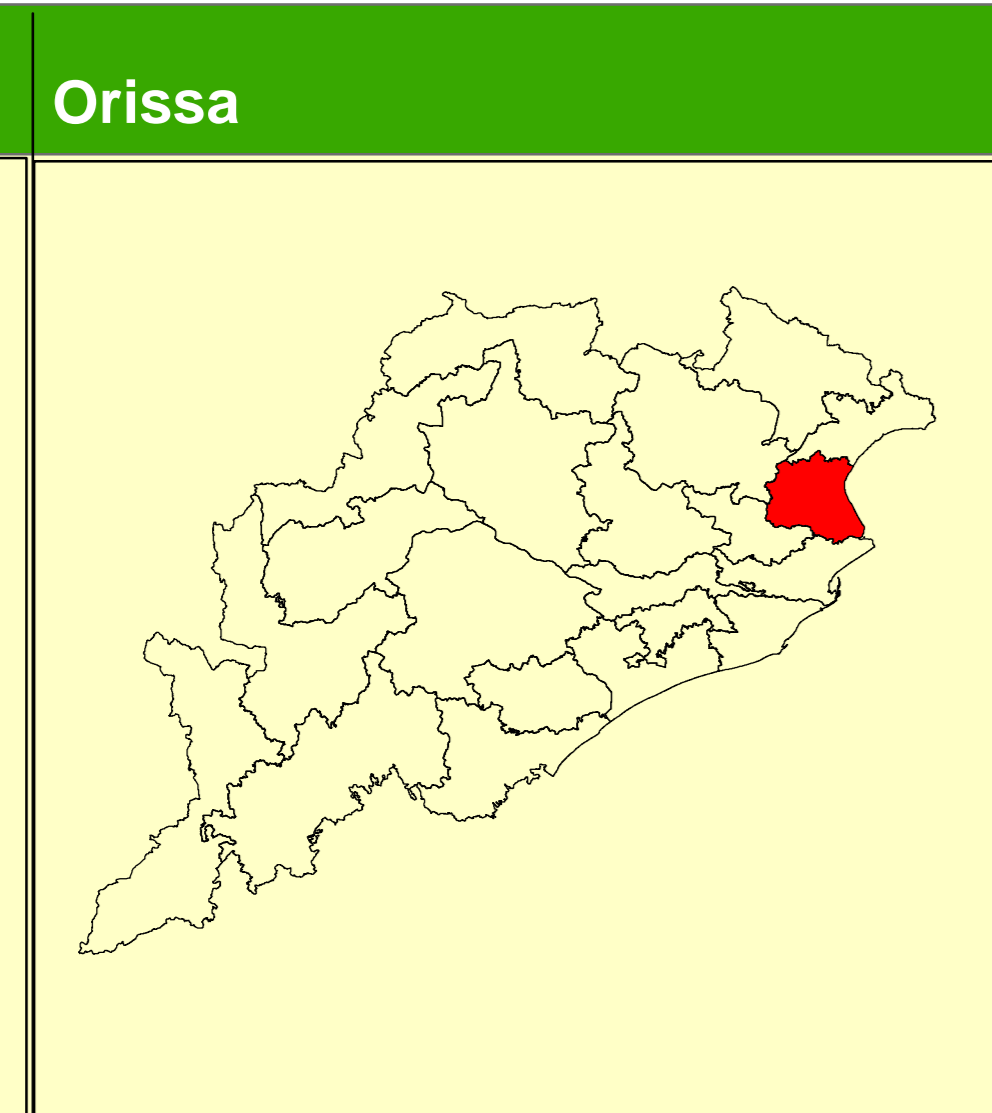

PARLIAMENT CONSTITUENCIES MAP

(AS PER DELIMITATION COMMISSION'S ORDER Dt. 15TH, DECEMBER 2006)

7- BHADRAK (SC)  
ORISSA

- R E F E R E N C E**
- 41. SORO (SC)
  - 42. SIMULIA
  - 43. BHANDARIPOKHARI
  - 44. BHADRAK
  - 45. BASUDEVPUR
  - 46. DHAMNAGAR (SC)
  - 47. CHANDABALI

- O NAME OF ASSEMBLY CONSTITUENCY
- D DISTRICT BOUNDARY
- ∇ DISTRICT HEAD QUARTER
- U SUB-DIVISION HEAD QUARTER
- ! BLOCK HEAD QUARTER
- SUB-DIVISION BOUNDARY
- BLOCK BOUNDARY
- G.P. BOUNDARY
- RAILWAY
- NATIONAL HIGHWAY
- MAJOR ROADS
- OTHER ROADS
- ▨ URBAN AREA
- ▨ FOREST
- ▨ RIVER / RESERVOIR