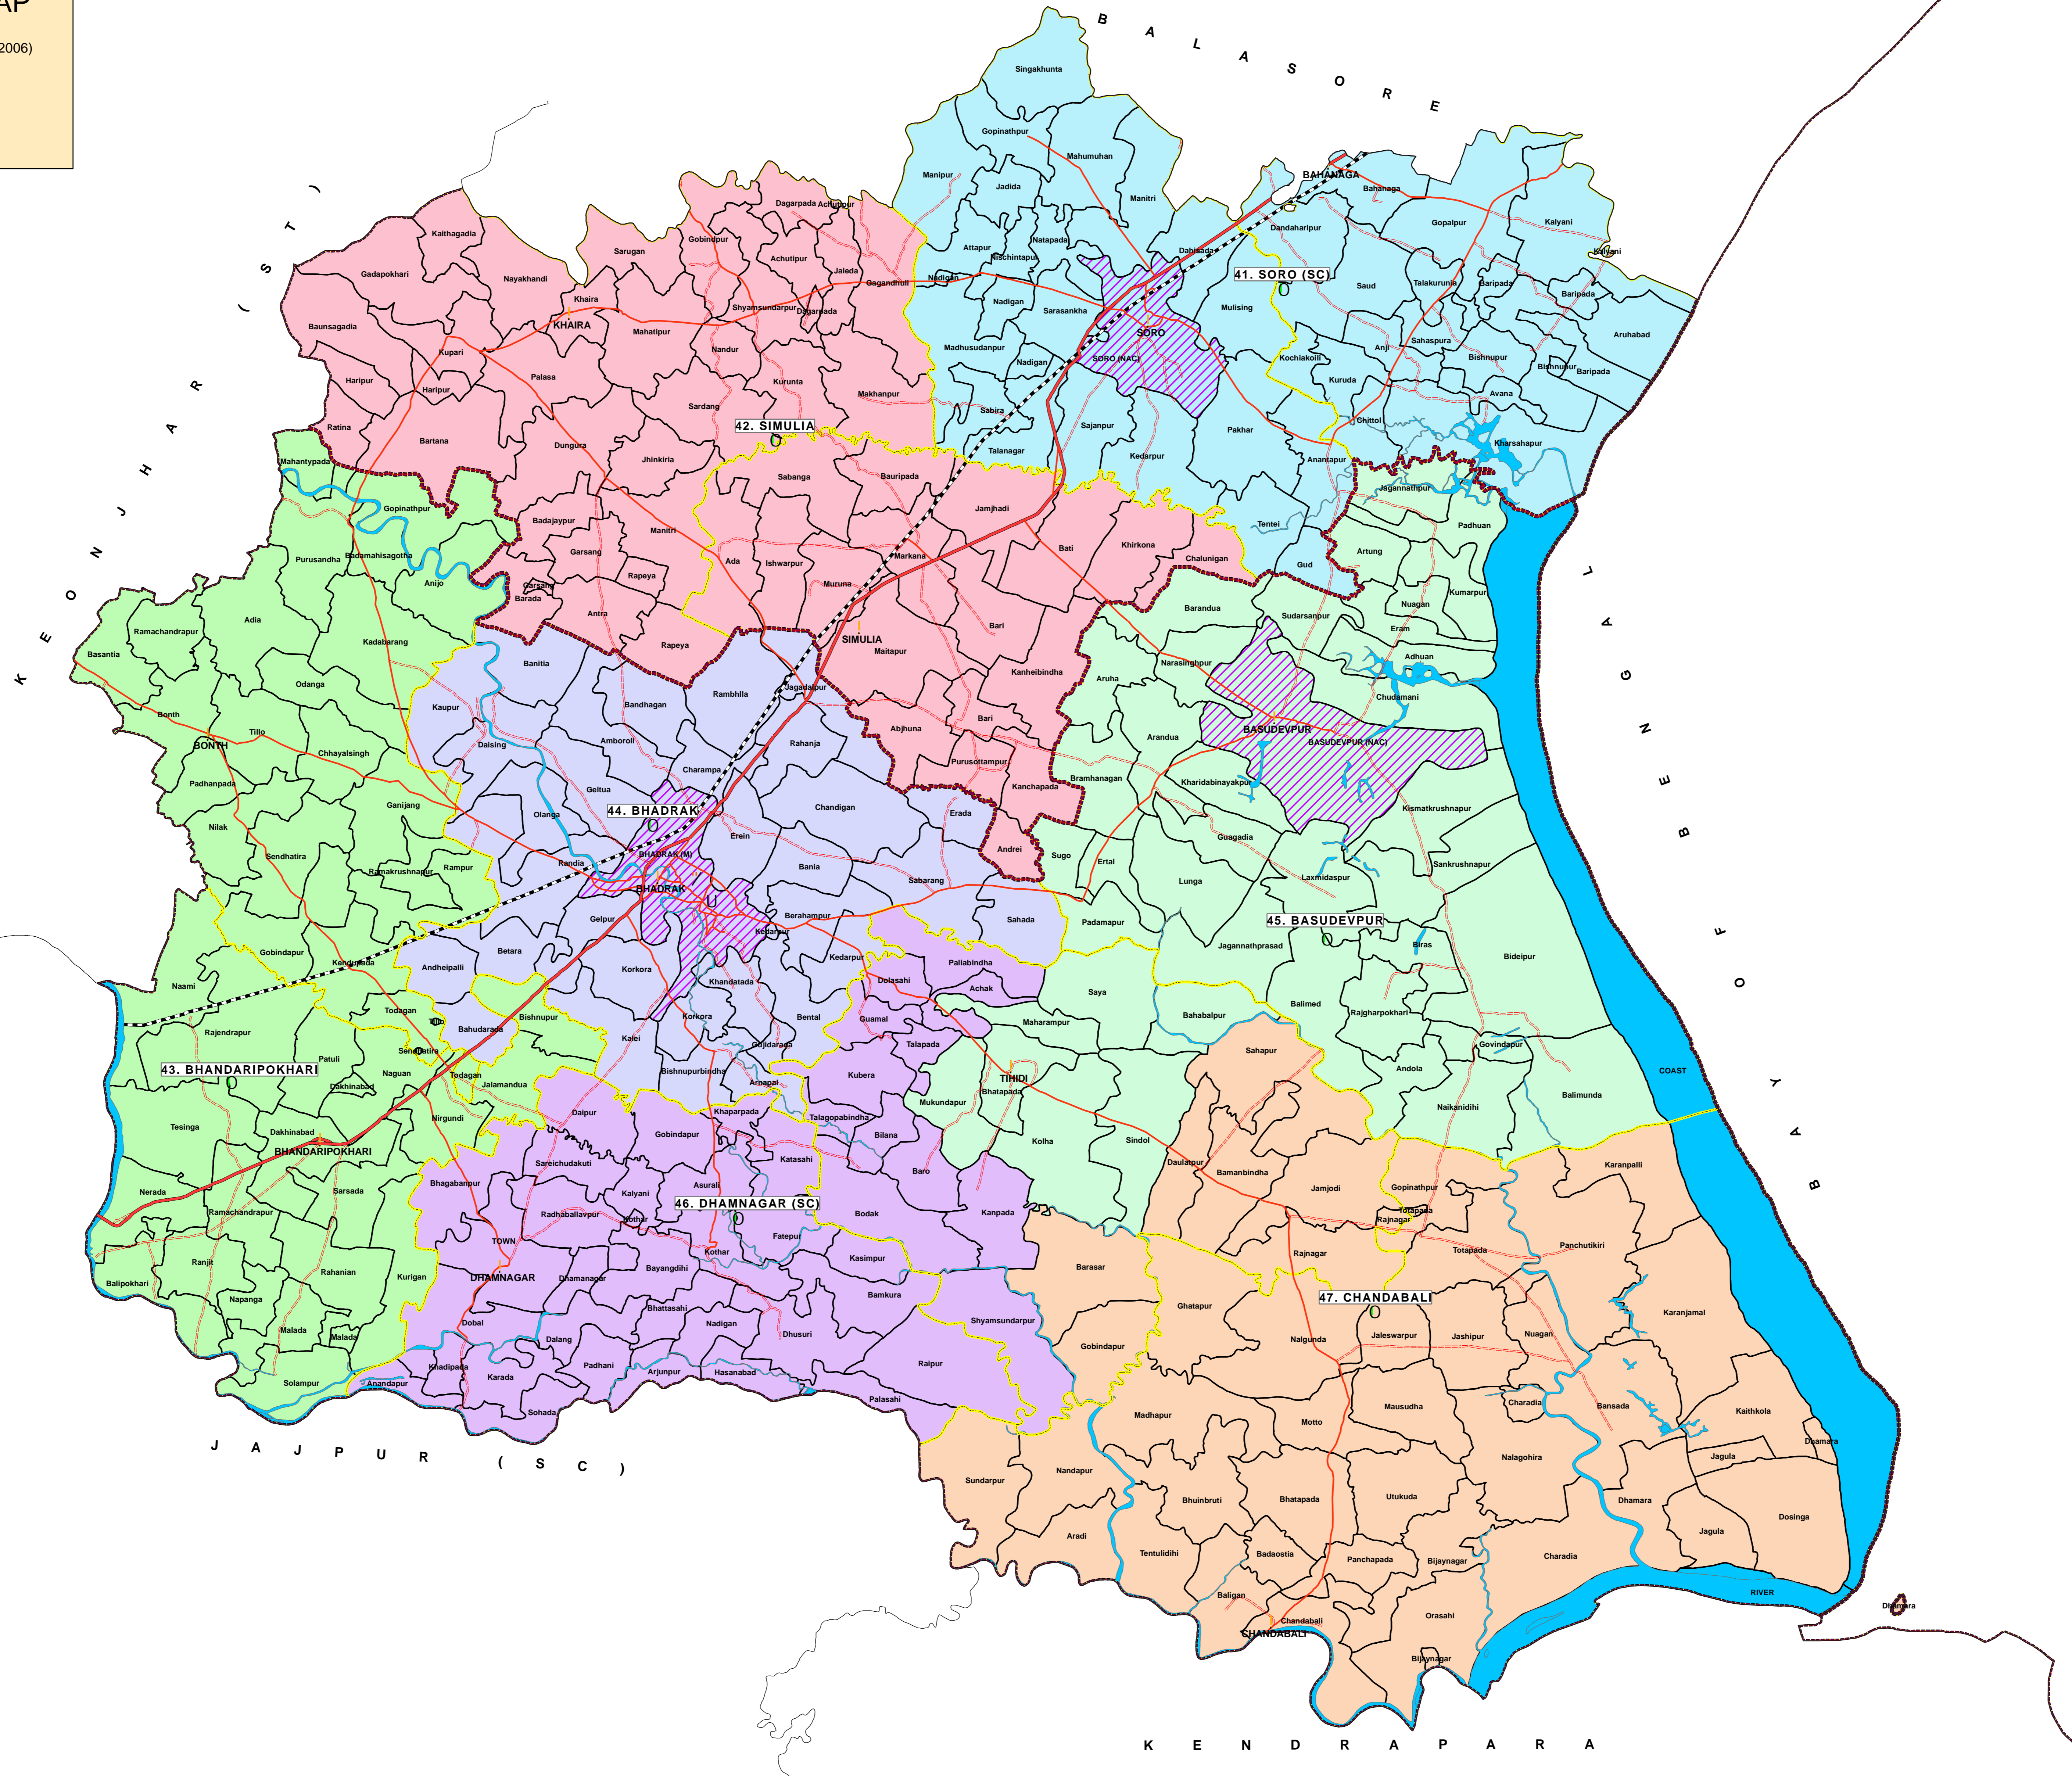

PARLIAMENT CONSTITUENCIES MAP

(AS PER DELIMITATION COMMISSION'S ORDER Dt. 15TH, DECEMBER 2006)

7- BHADRAK (SC)  
ORISSA

- R E F E R E N C E**
- 41. SORO (SC)
  - 42. SIMULIA
  - 43. BHANDARIPOKHARI
  - 44. BHADRAK
  - 45. BASUDEVPUR
  - 46. DHAMNAGAR (SC)
  - 47. CHANDABALI

- O NAME OF ASSEMBLY CONSTITUENCY
- D DISTRICT BOUNDARY
- ∇ DISTRICT HEAD QUARTER
- U SUB-DIVISION HEAD QUARTER
- ! BLOCK HEAD QUARTER
- SUB-DIVISION BOUNDARY
- BLOCK BOUNDARY
- G.P. BOUNDARY
- RAILWAY
- NATIONAL HIGHWAY
- MAJOR ROADS
- OTHER ROADS
- ▨ URBAN AREA
- ▨ FOREST
- ▨ RIVER / RESERVOIR

0 2 4 8 12 16 Kilometers

Sponsored By  
CHIEF ELECTORAL OFFICER  
Orissa, Bhubaneswar

Prepared by  
Orissa Remote Sensing  
Application Centre (ORSAC)  
Dept. of Science & Technology  
Govt. of Orissa, Bhubaneswar