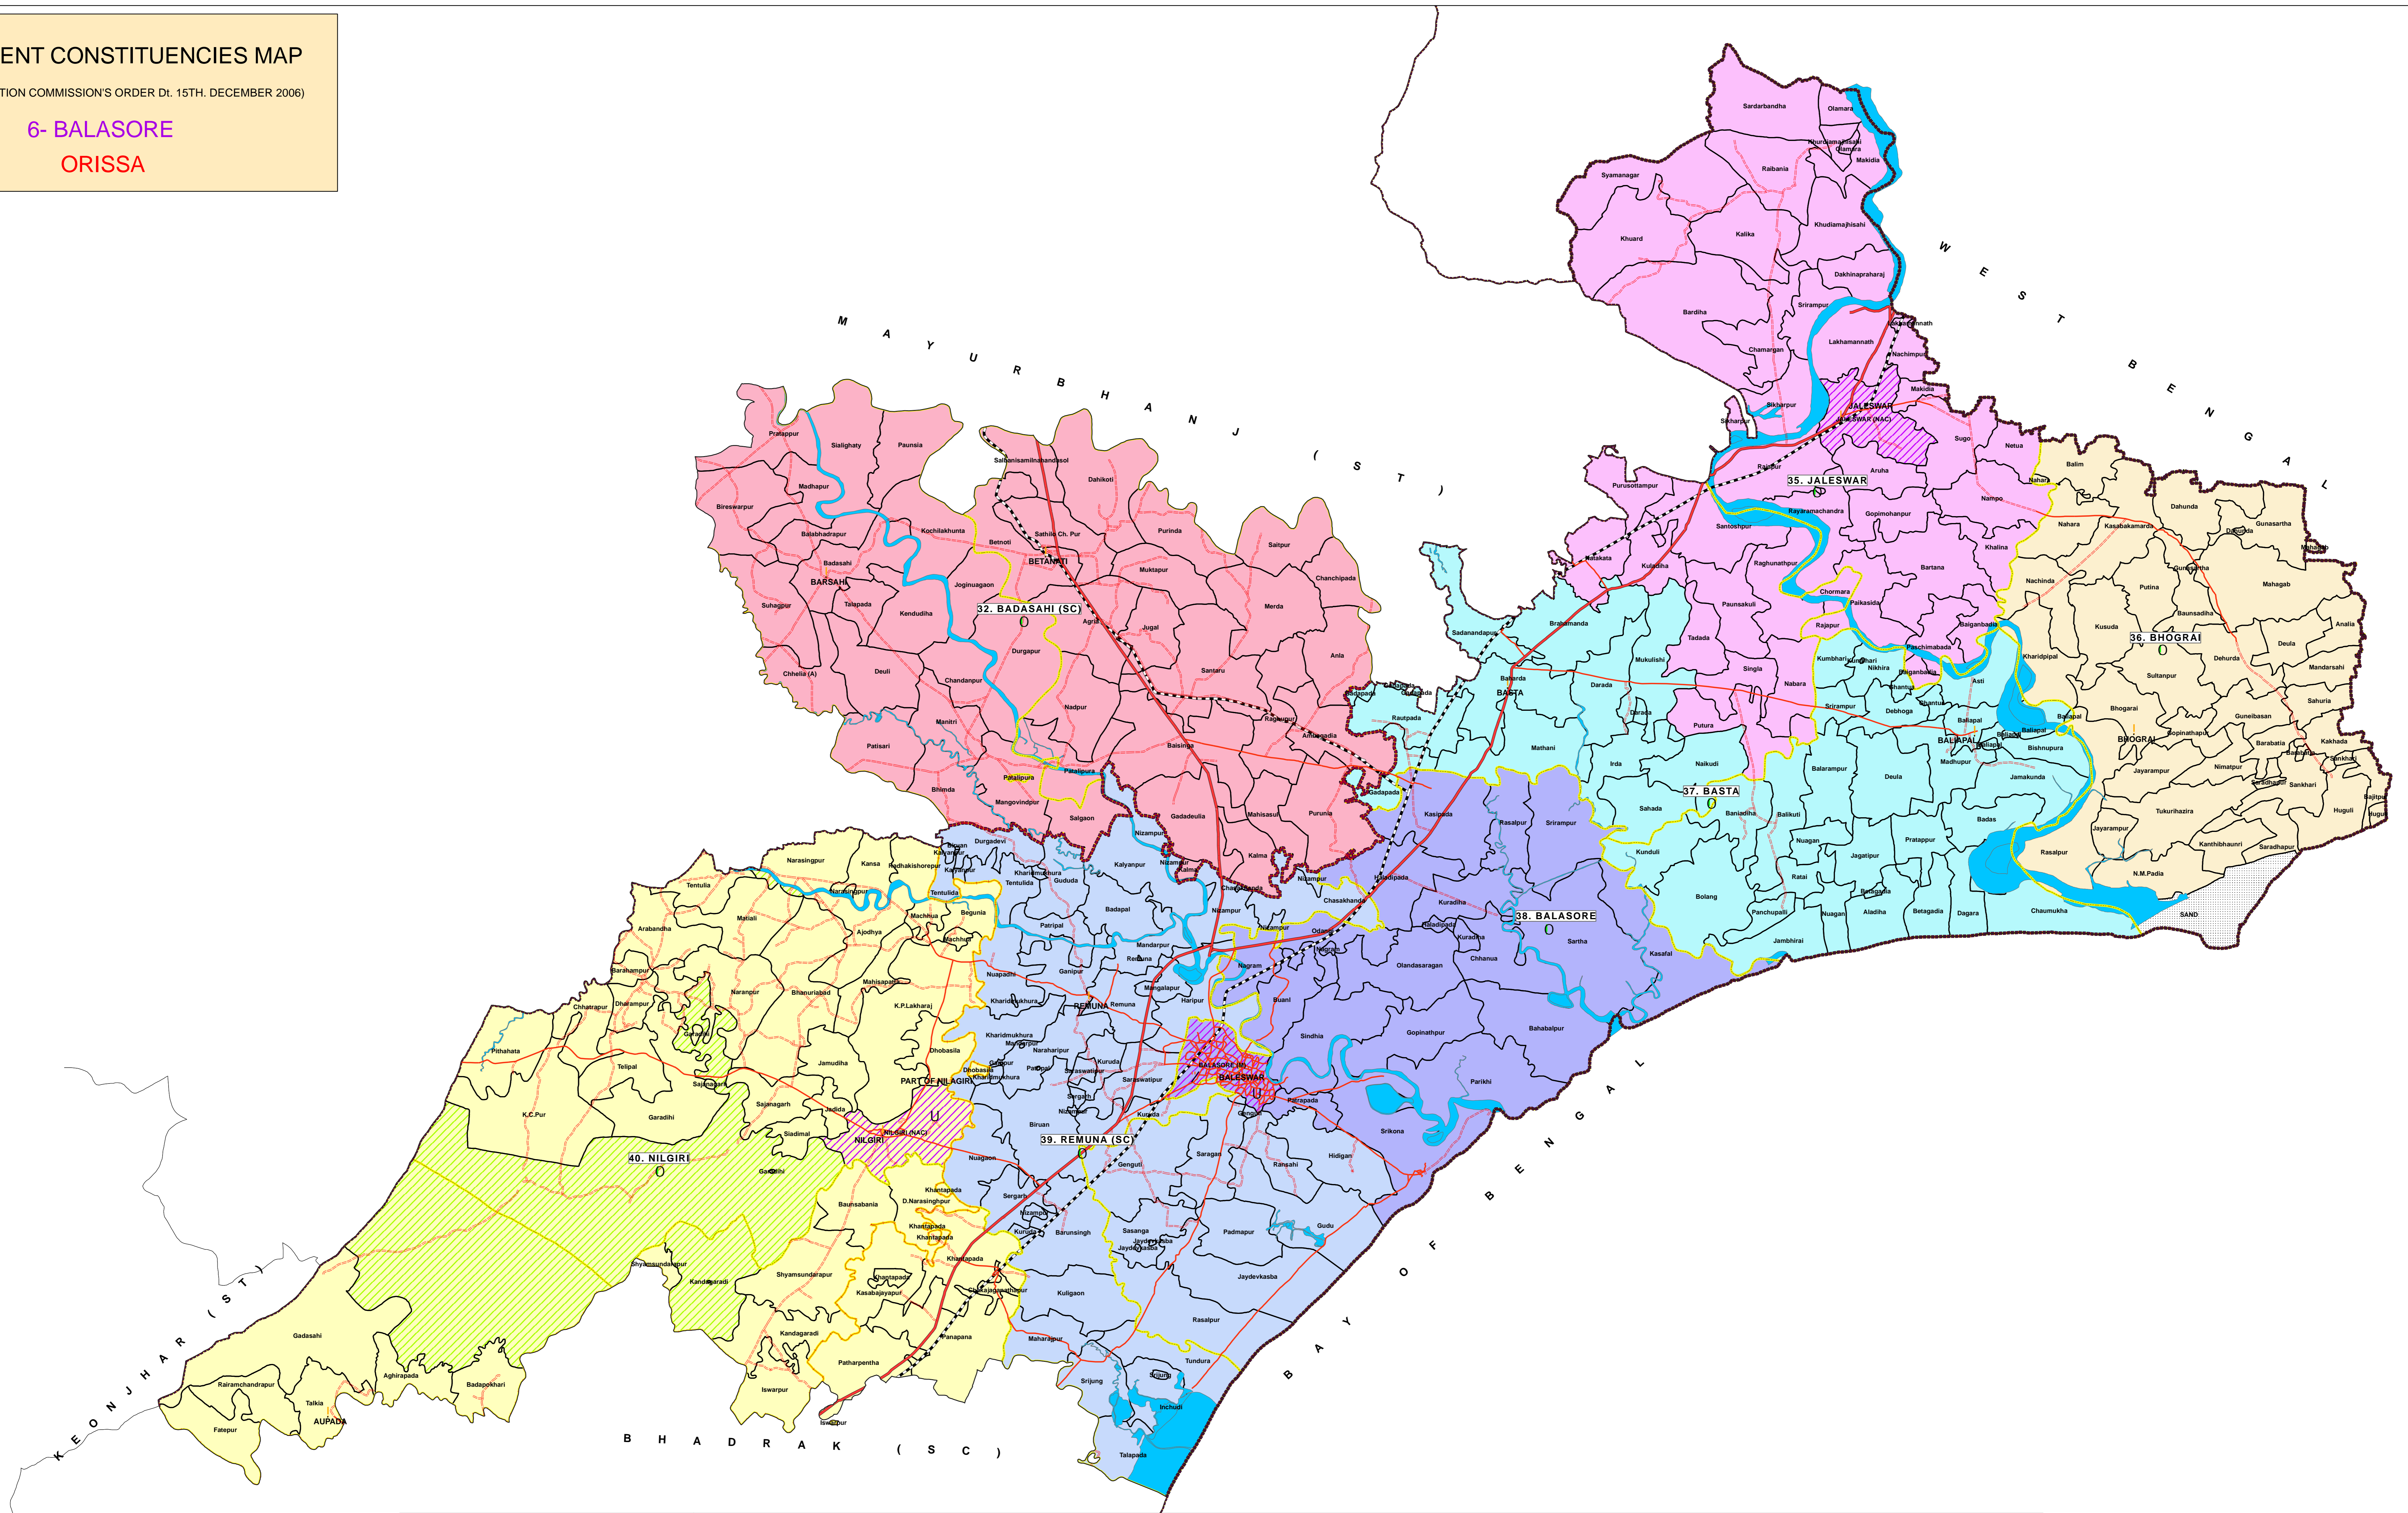

PARLIAMENT CONSTITUENCIES MAP

(AS PER DELIMITATION COMMISSION'S ORDER Dt. 15TH, DECEMBER 2006)

6- BALASORE
ORISSA

R E F E R E N C E	
32. BADASAH (SC)	0 NAME OF ASSEMBLY CONSTITUENCY
35. JALESWAR	1 DISTRICT HEAD QUARTER
36. BHOGRAI	U SUB-DIVISION HEAD QUARTER
37. BASTA	! BLOCK HEAD QUARTER
38. BALASORE	----- DISTRICT BOUNDARY
39. REMUNA (SC)	----- SUB-DIVISION BOUNDARY
40. NILGIRI	----- BLOCK BOUNDARY
	----- G.P. BOUNDARY
	----- RAILWAY
	----- NATIONAL HIGHWAY
	----- MAJOR ROADS
	----- OTHER ROADS
	▨ URBAN AREA
	▨ FOREST
	▨ RIVER / RESERVOIR

Sponsored By
CHIEF ELECTORAL OFFICER
 Orissa, Bhubaneswar

Prepared by
 Orissa Remote Sensing
 Application Centre (ORSAC)
 Dept. of Science & Technology
 Govt. of Orissa, Bhubaneswar