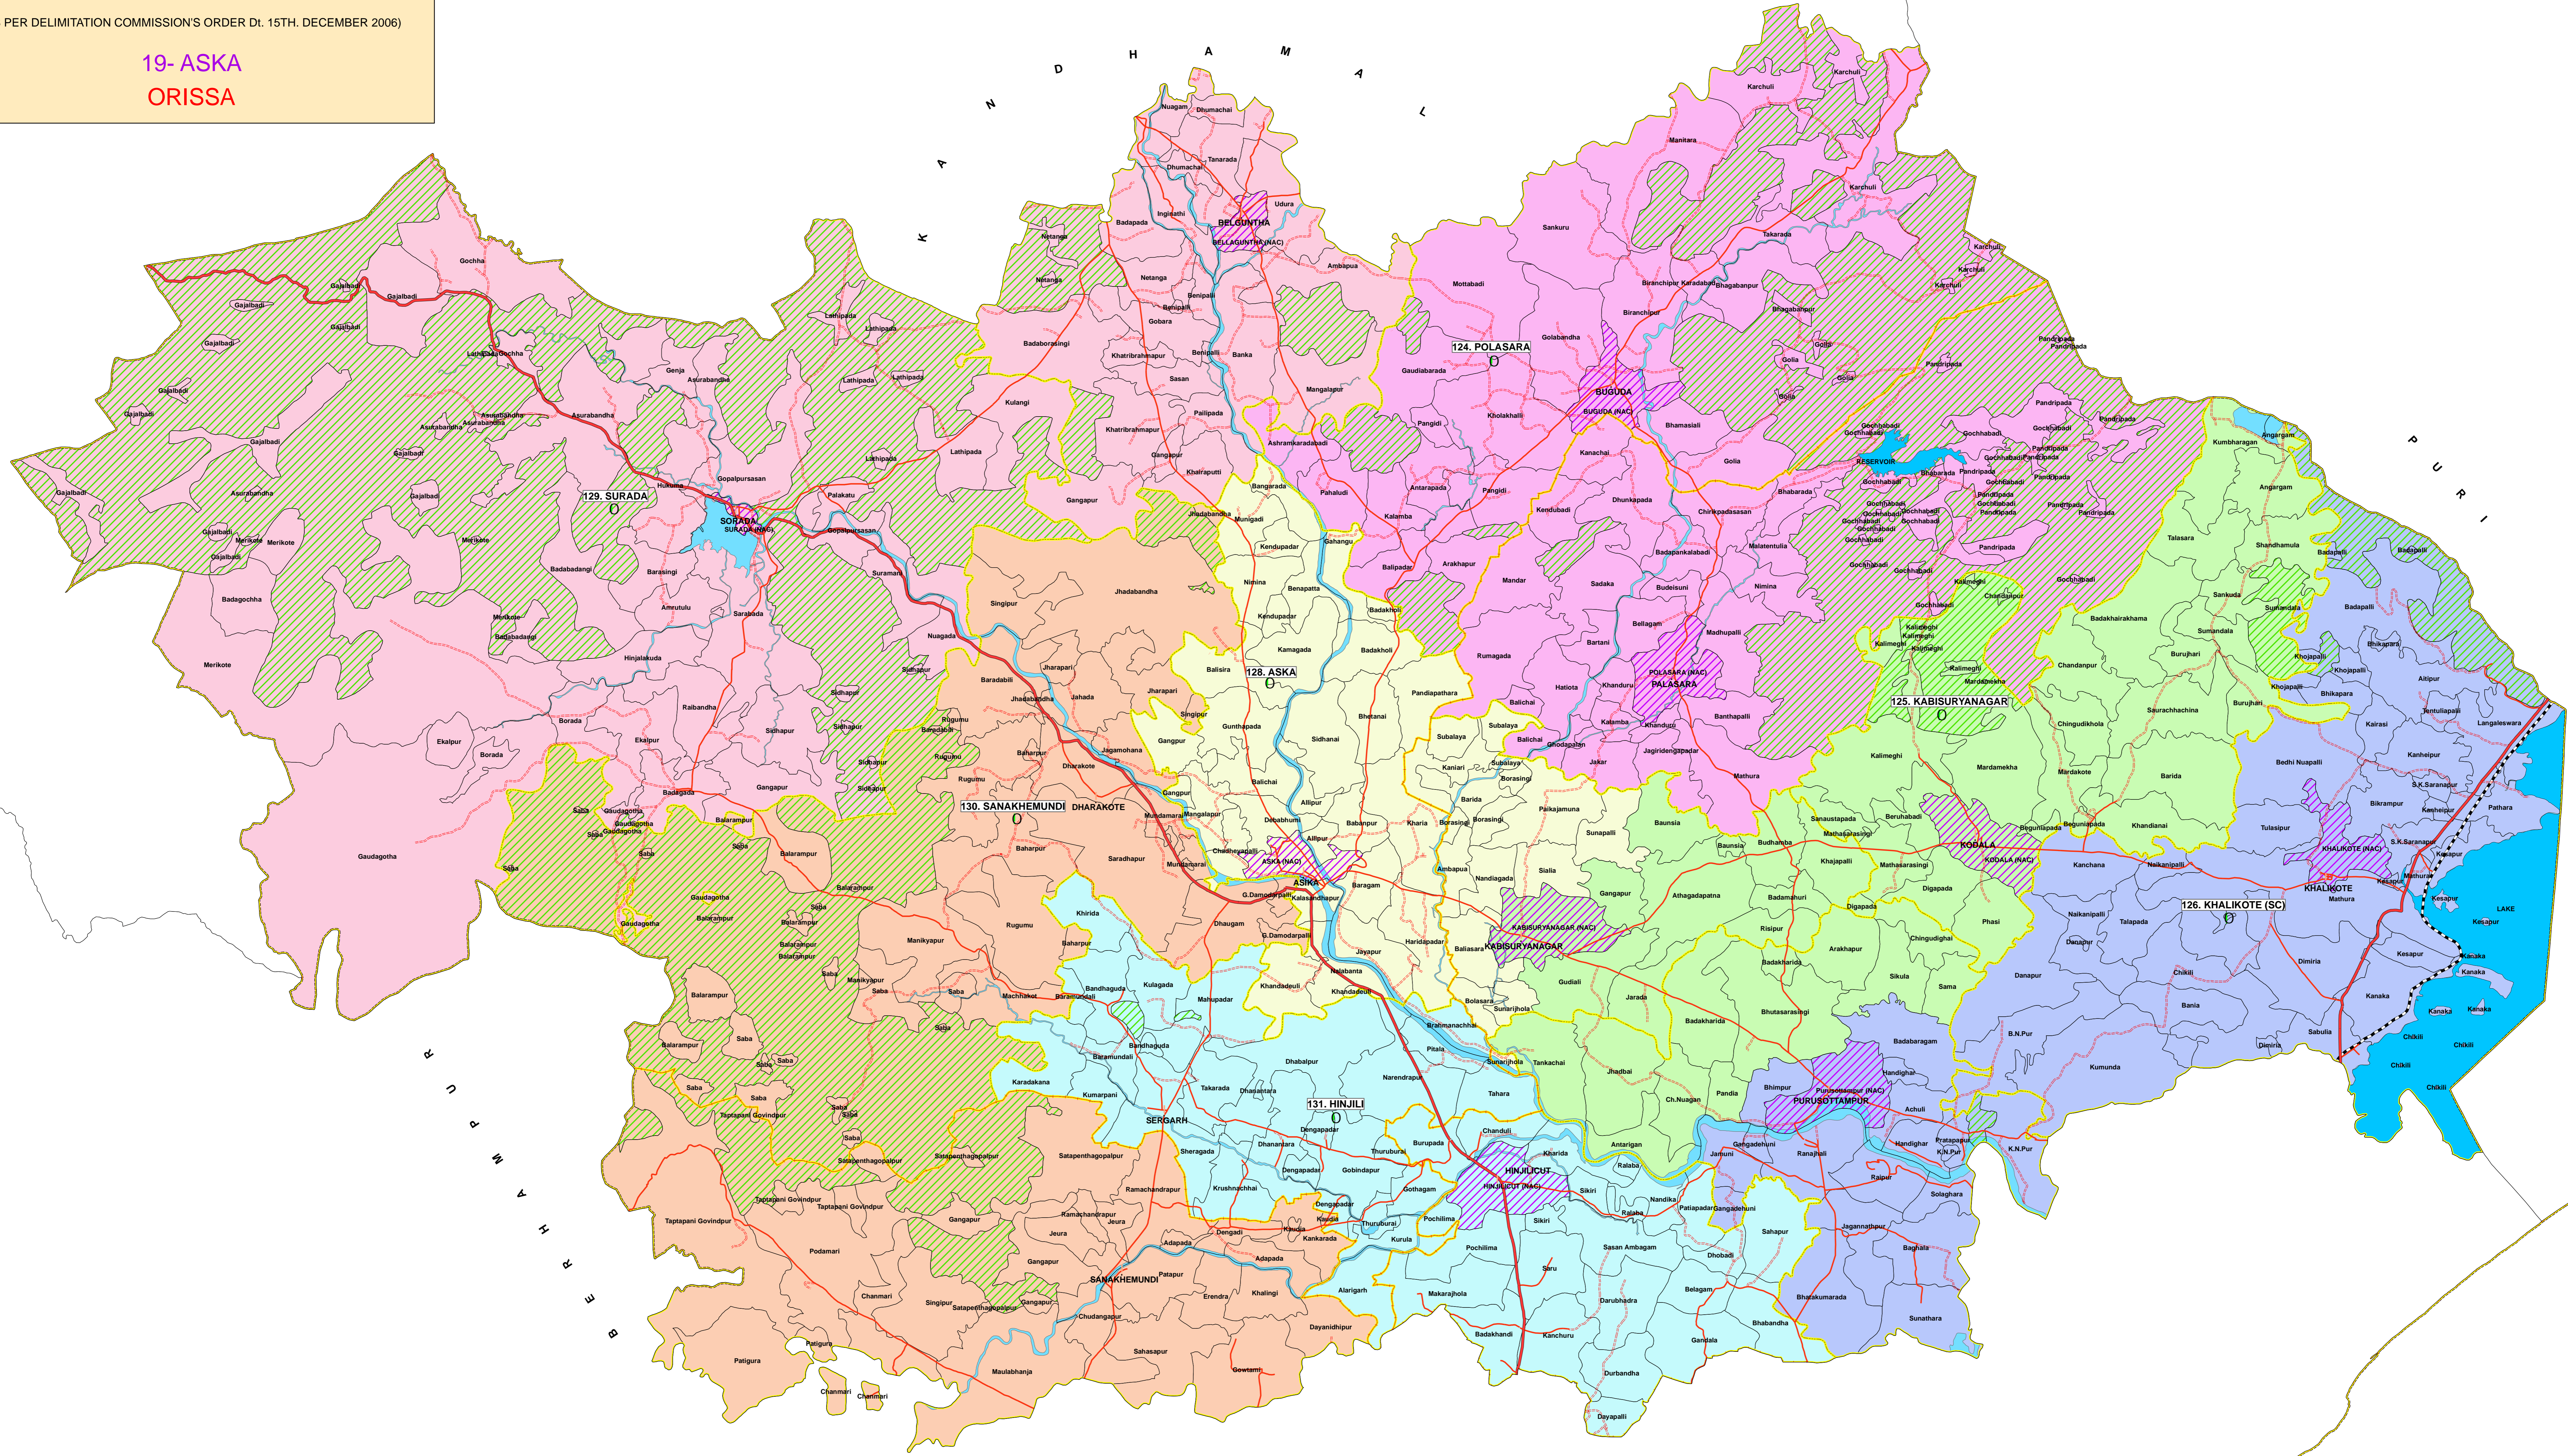

PARLIAMENT CONSTITUENCIES MAP

(AS PER DELIMITATION COMMISSION'S ORDER Dt. 15TH. DECEMBER 2006)

19- ASKA
ORISSA

- 124. POLSARA
- 125. KABISURYANAGAR
- 126. KHALIKOTE (SC)
- 128. ASKA
- 129. SURADA
- 130. SANAKHEMUNDI
- 131. HINJILI

- O NAME OF ASSEMBLY CONSTITUENCY
- D DISTRICT HEAD QUARTER
- U SUB-DIVISION HEAD QUARTER
- ! BLOCK HEAD QUARTER
- DISTRICT BOUNDARY
- SUB-DIVISION BOUNDARY
- BLOCK BOUNDARY
- G.P. BOUNDARY
- RAILWAY
- NATIONAL HIGHWAY
- MAJOR ROADS
- OTHER ROADS
- URBAN AREA
- FOREST
- RIVER / RESERVOIR

0 2 4 8 12 16
Kilometers

Sponsored By
CHIEF ELECTORAL OFFICER
Orissa, Bhubaneswar

Prepared by
Orissa Remote Sensing
Application Centre (ORSAC)
Dept. of Science & Technology
Govt. of Orissa, Bhubaneswar