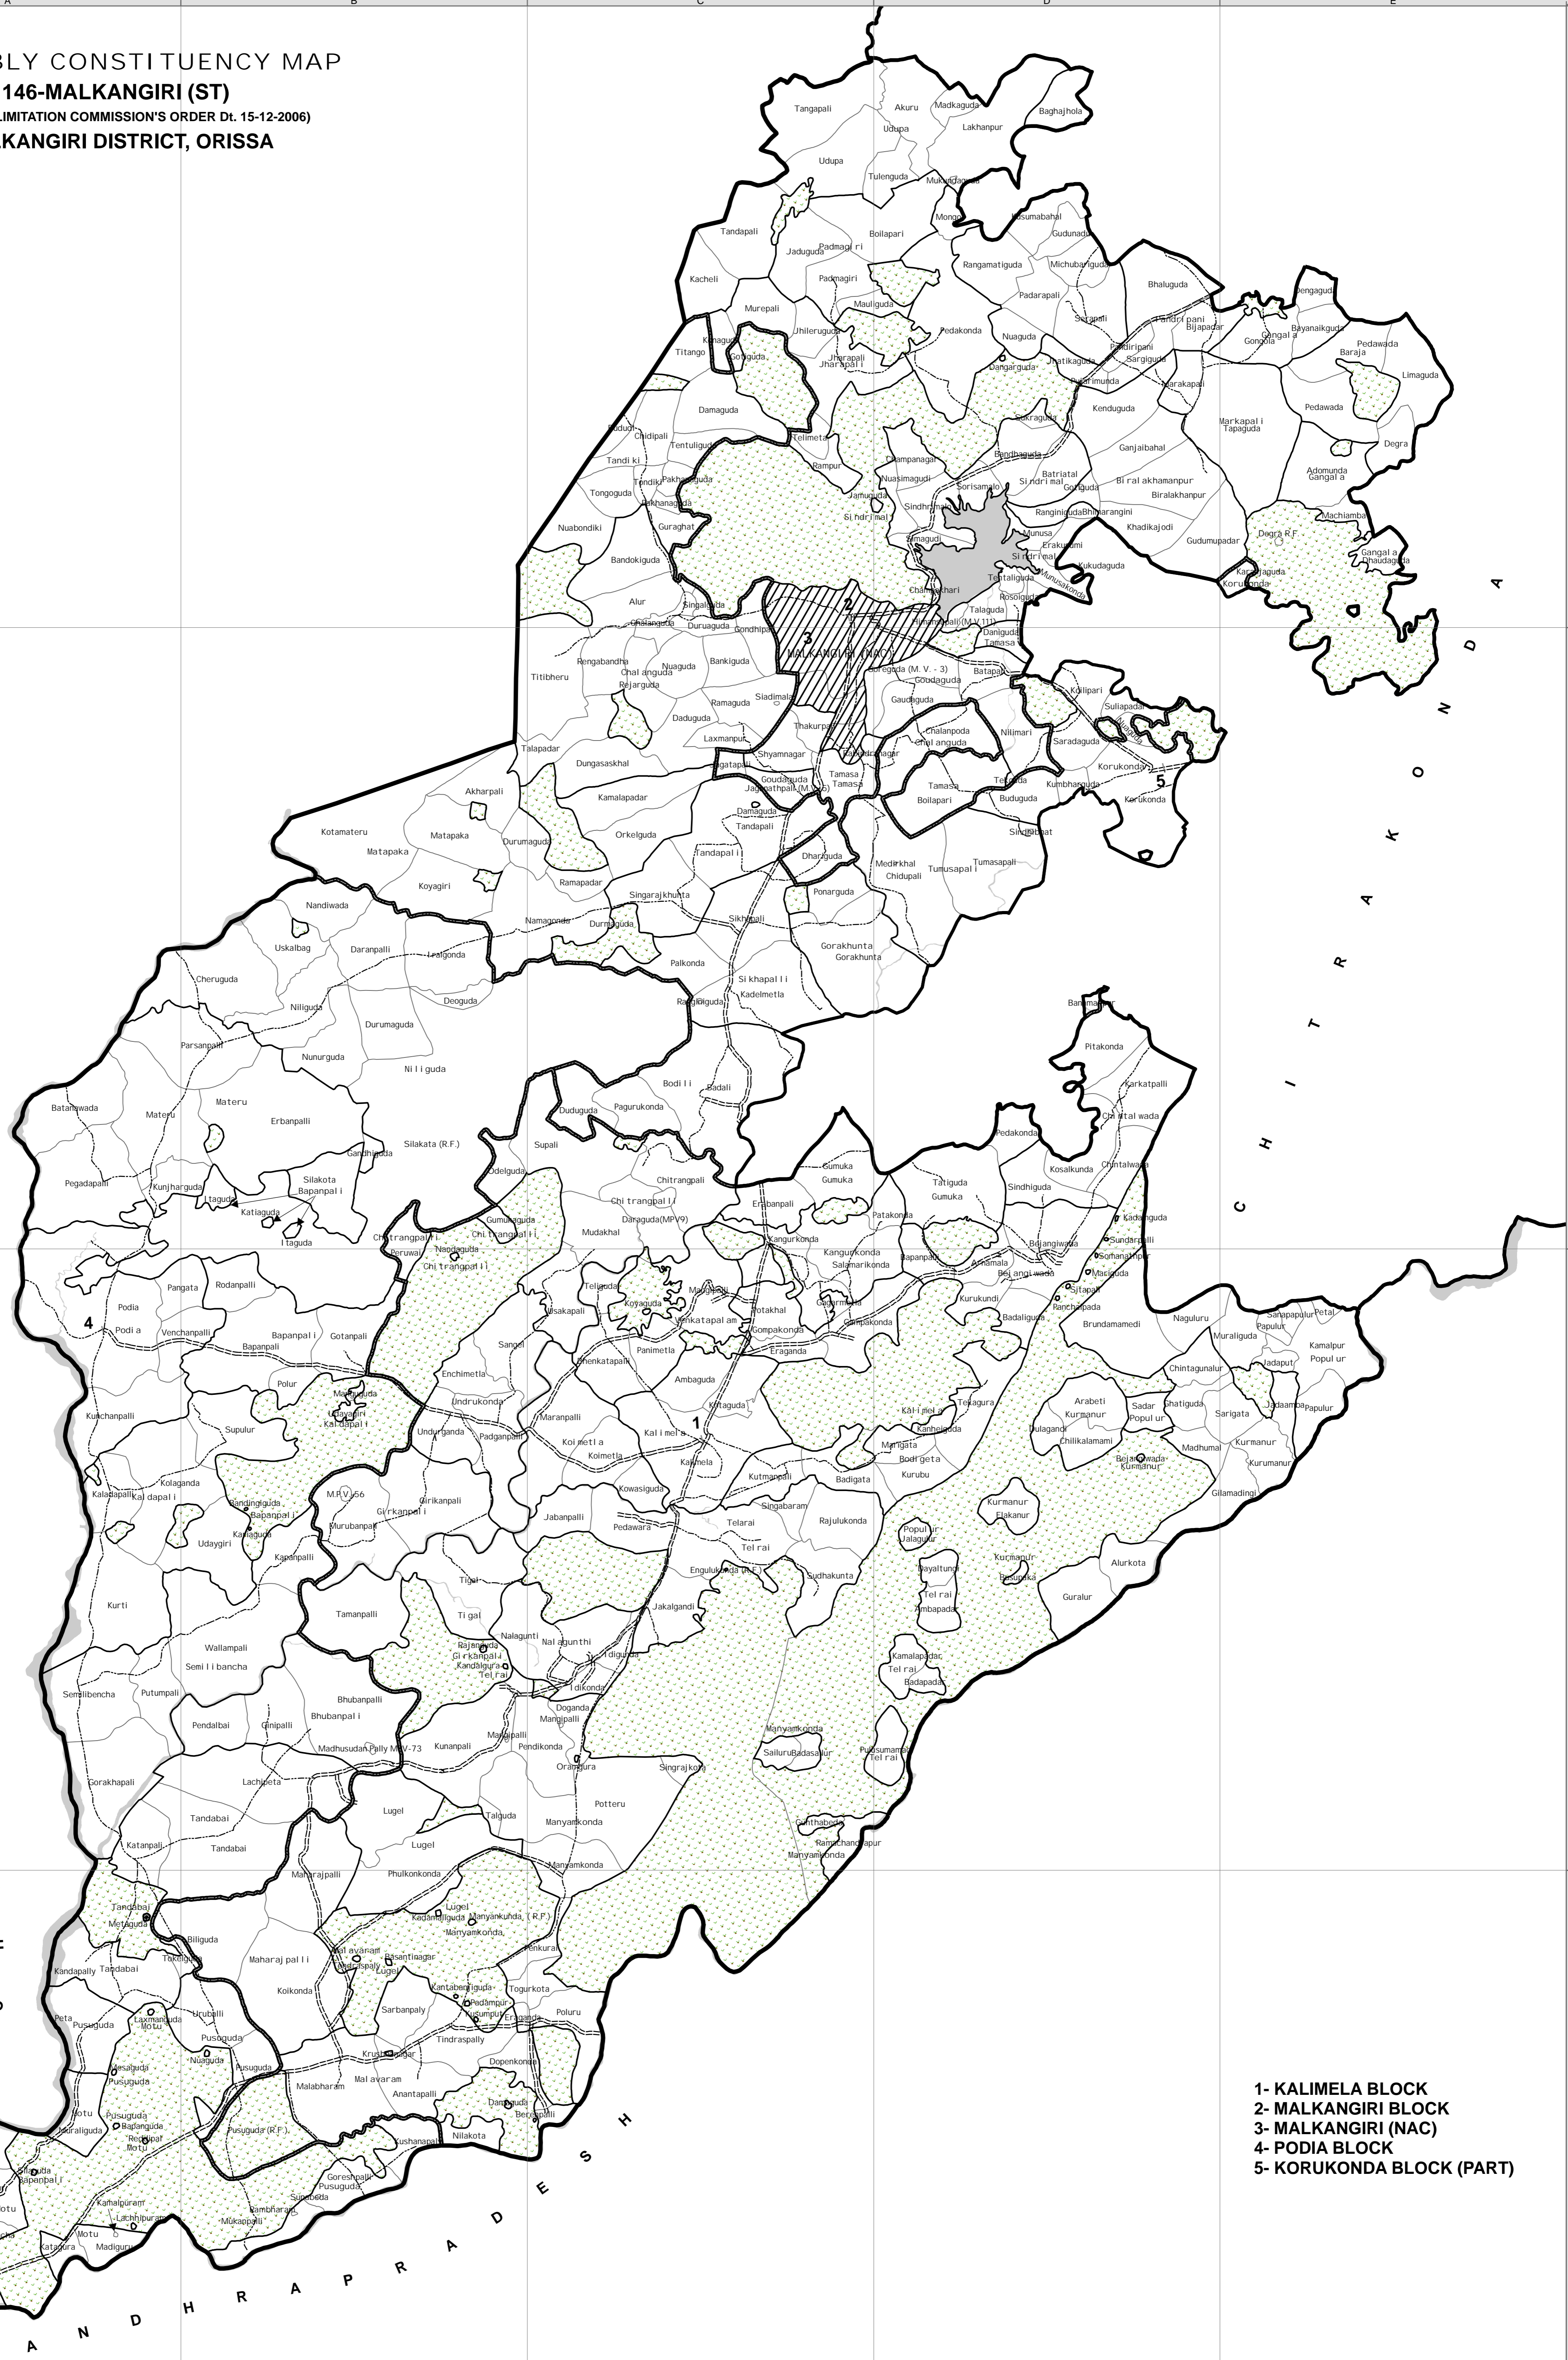

ASSEMBLY CONSTITUENCY MAP  
**146-MALKANGIRI (ST)**  
 (AS PER DELIMITATION COMMISSION'S ORDER Dt. 15-12-2006)  
**MALKANGIRI DISTRICT, ORISSA**

- 1- KALIMELA BLOCK
- 2- MALKANGIRI BLOCK
- 3- MALKANGIRI (NAC)
- 4- PODIA BLOCK
- 5- KORUKONDA BLOCK (PART)

BLOCK H.Q.	ASSEMBLY BOUNDARY	NATIONAL HIGHWAY
MUNICIPALITY / NAC	BLOCK BOUNDARY	MAJOR ROADS
FOREST	G.P. BOUNDARY	OTHER ROADS
RIVER / RESERVOIR	VILLAGE BOUNDARY	RAILWAY

Sponsored by  
**CHIEF ELECTORAL OFFICER**  
 Orissa, Bhubaneswar