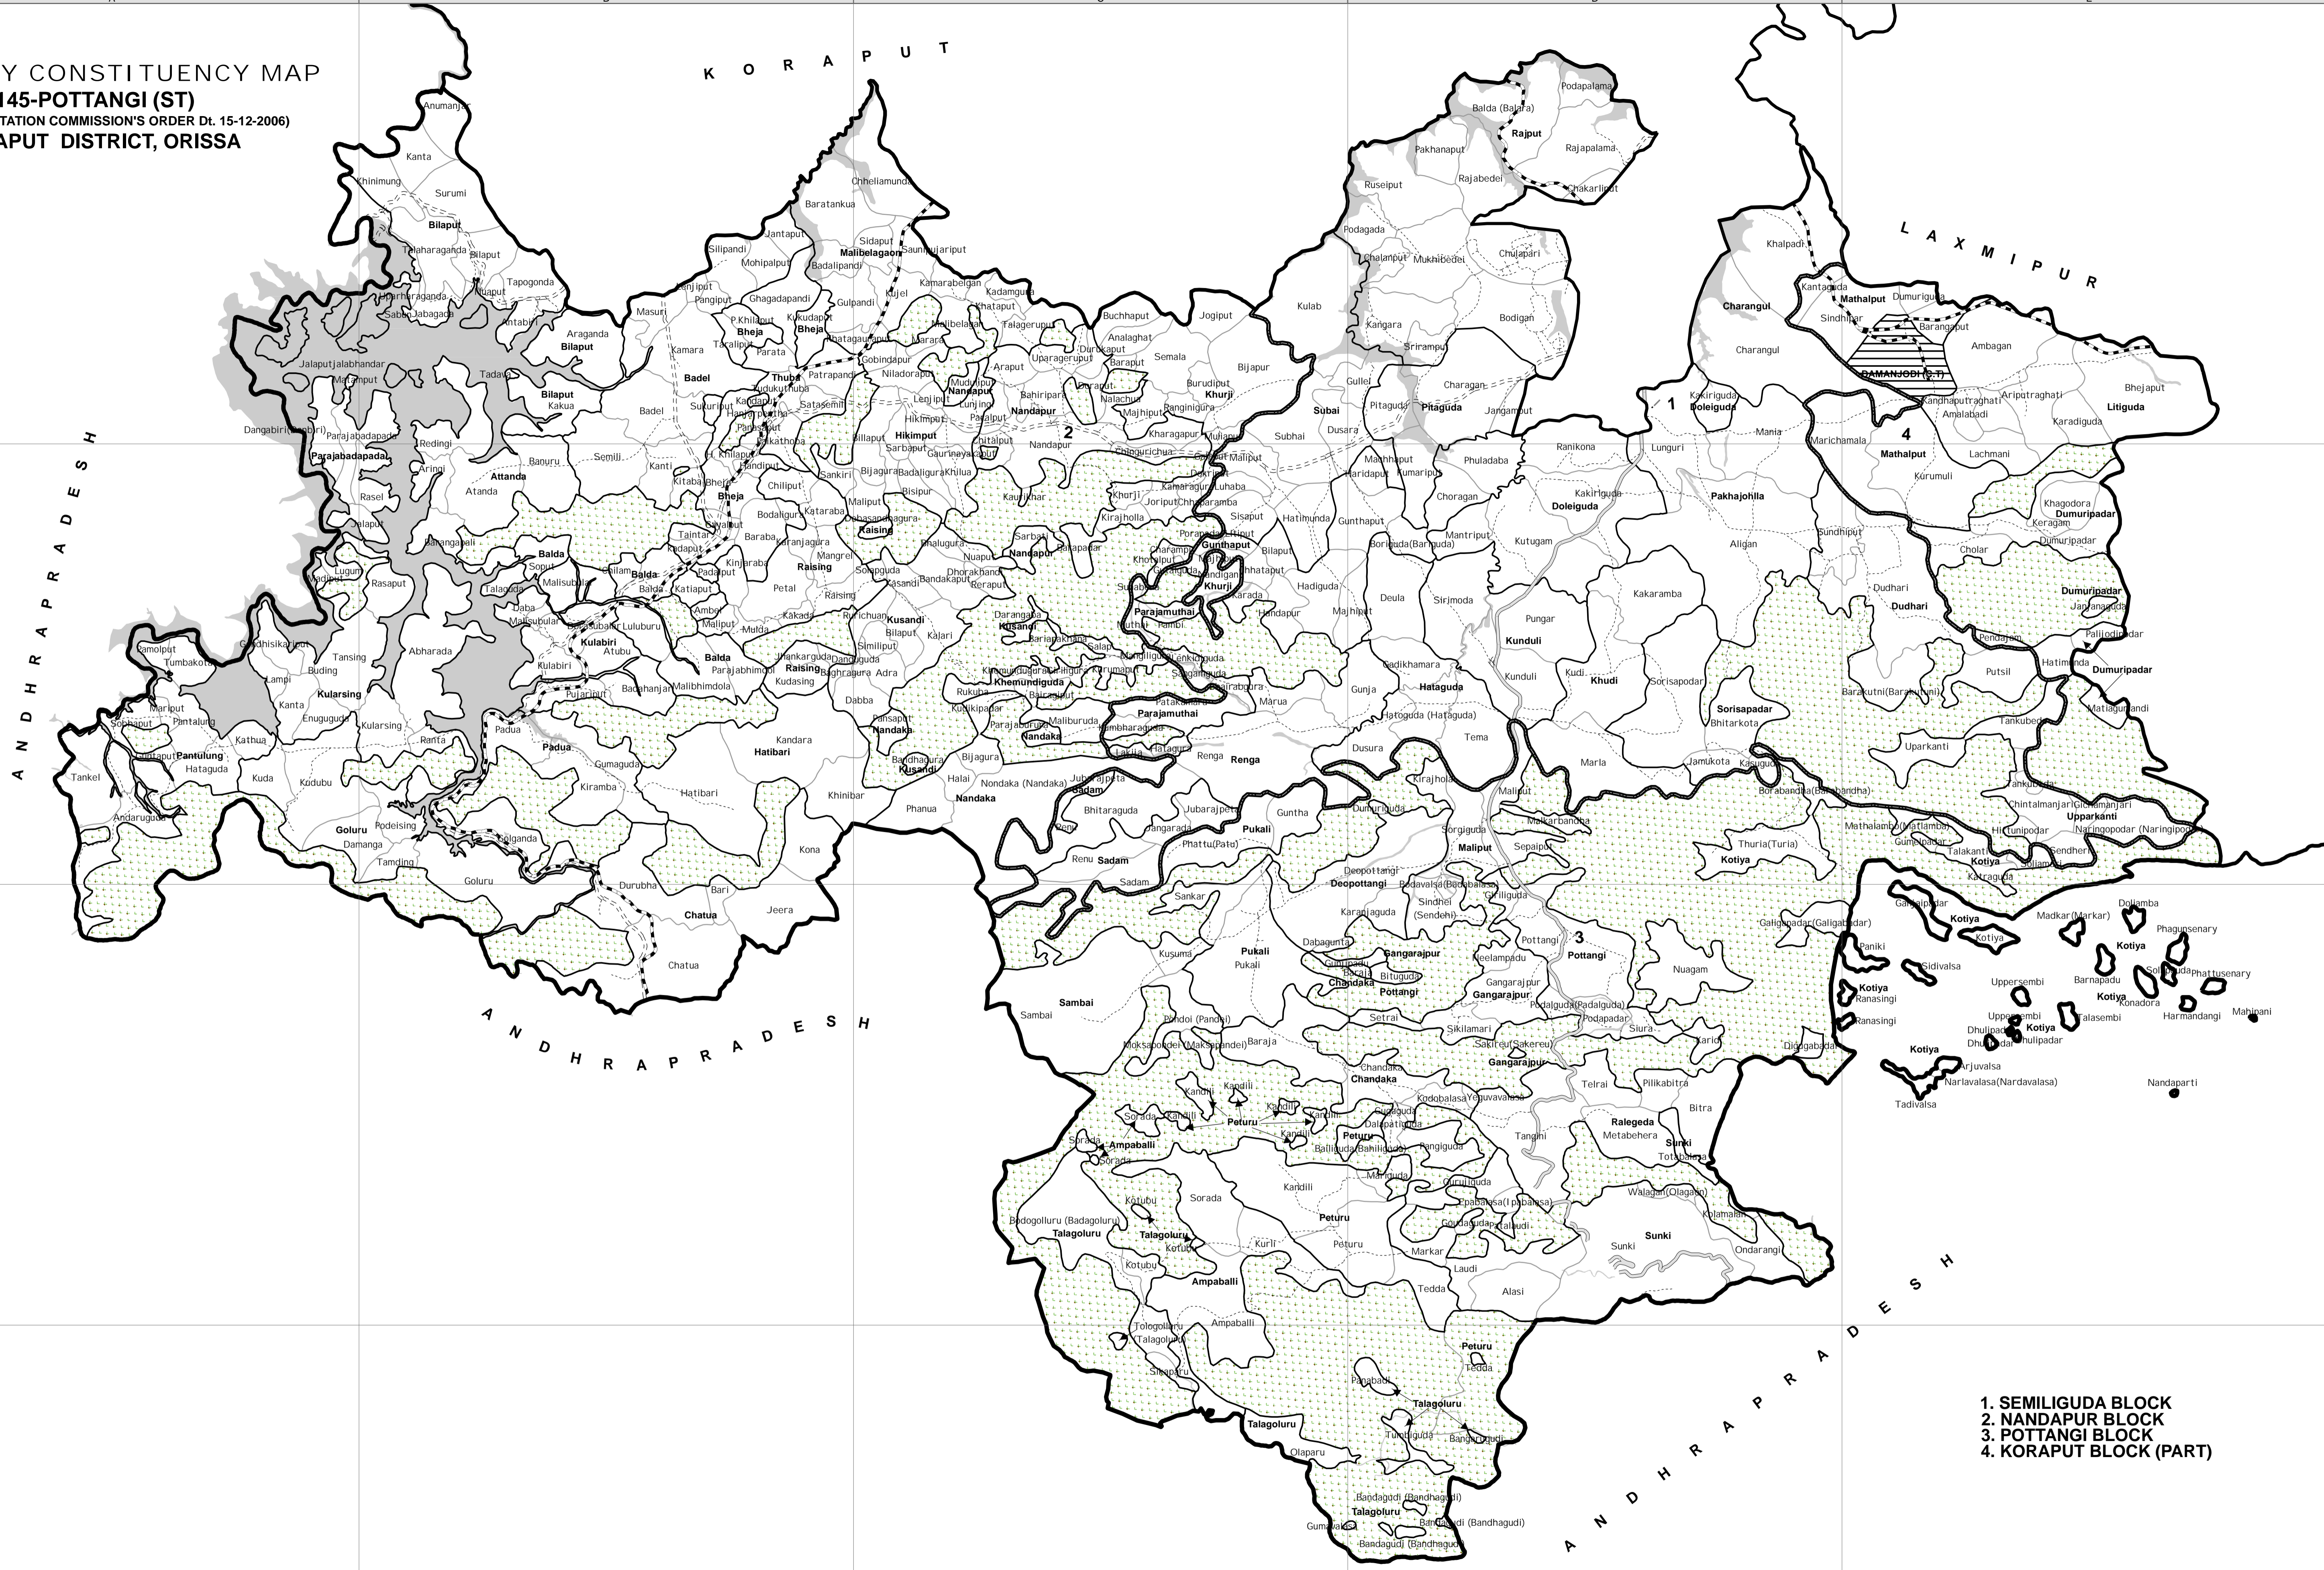

ASSEMBLY CONSTITUENCY MAP
145-POTTANGI (ST)
 (AS PER DELIMITATION COMMISSION'S ORDER Dt. 15-12-2006)
 KORAPUT DISTRICT, ORISSA

1. SEMILIGUDA BLOCK
 2. NANDAPUR BLOCK
 3. POTTANGI BLOCK
 4. KORAPUT BLOCK (PART)

- | | | |
|---|--|---|
| <ul style="list-style-type: none"> ! BLOCK H.Q. ▨ MUNICIPALITY / NAC ▨ FOREST ▨ RIVER / RESERVOIR | <ul style="list-style-type: none"> — ASSEMBLY BOUNDARY — BLOCK BOUNDARY — G.P. BOUNDARY — VILLAGE BOUNDARY | <ul style="list-style-type: none"> — NATIONAL HIGHWAY ----- MAJOR ROADS OTHER ROADS - - - - RAILWAY |
|---|--|---|