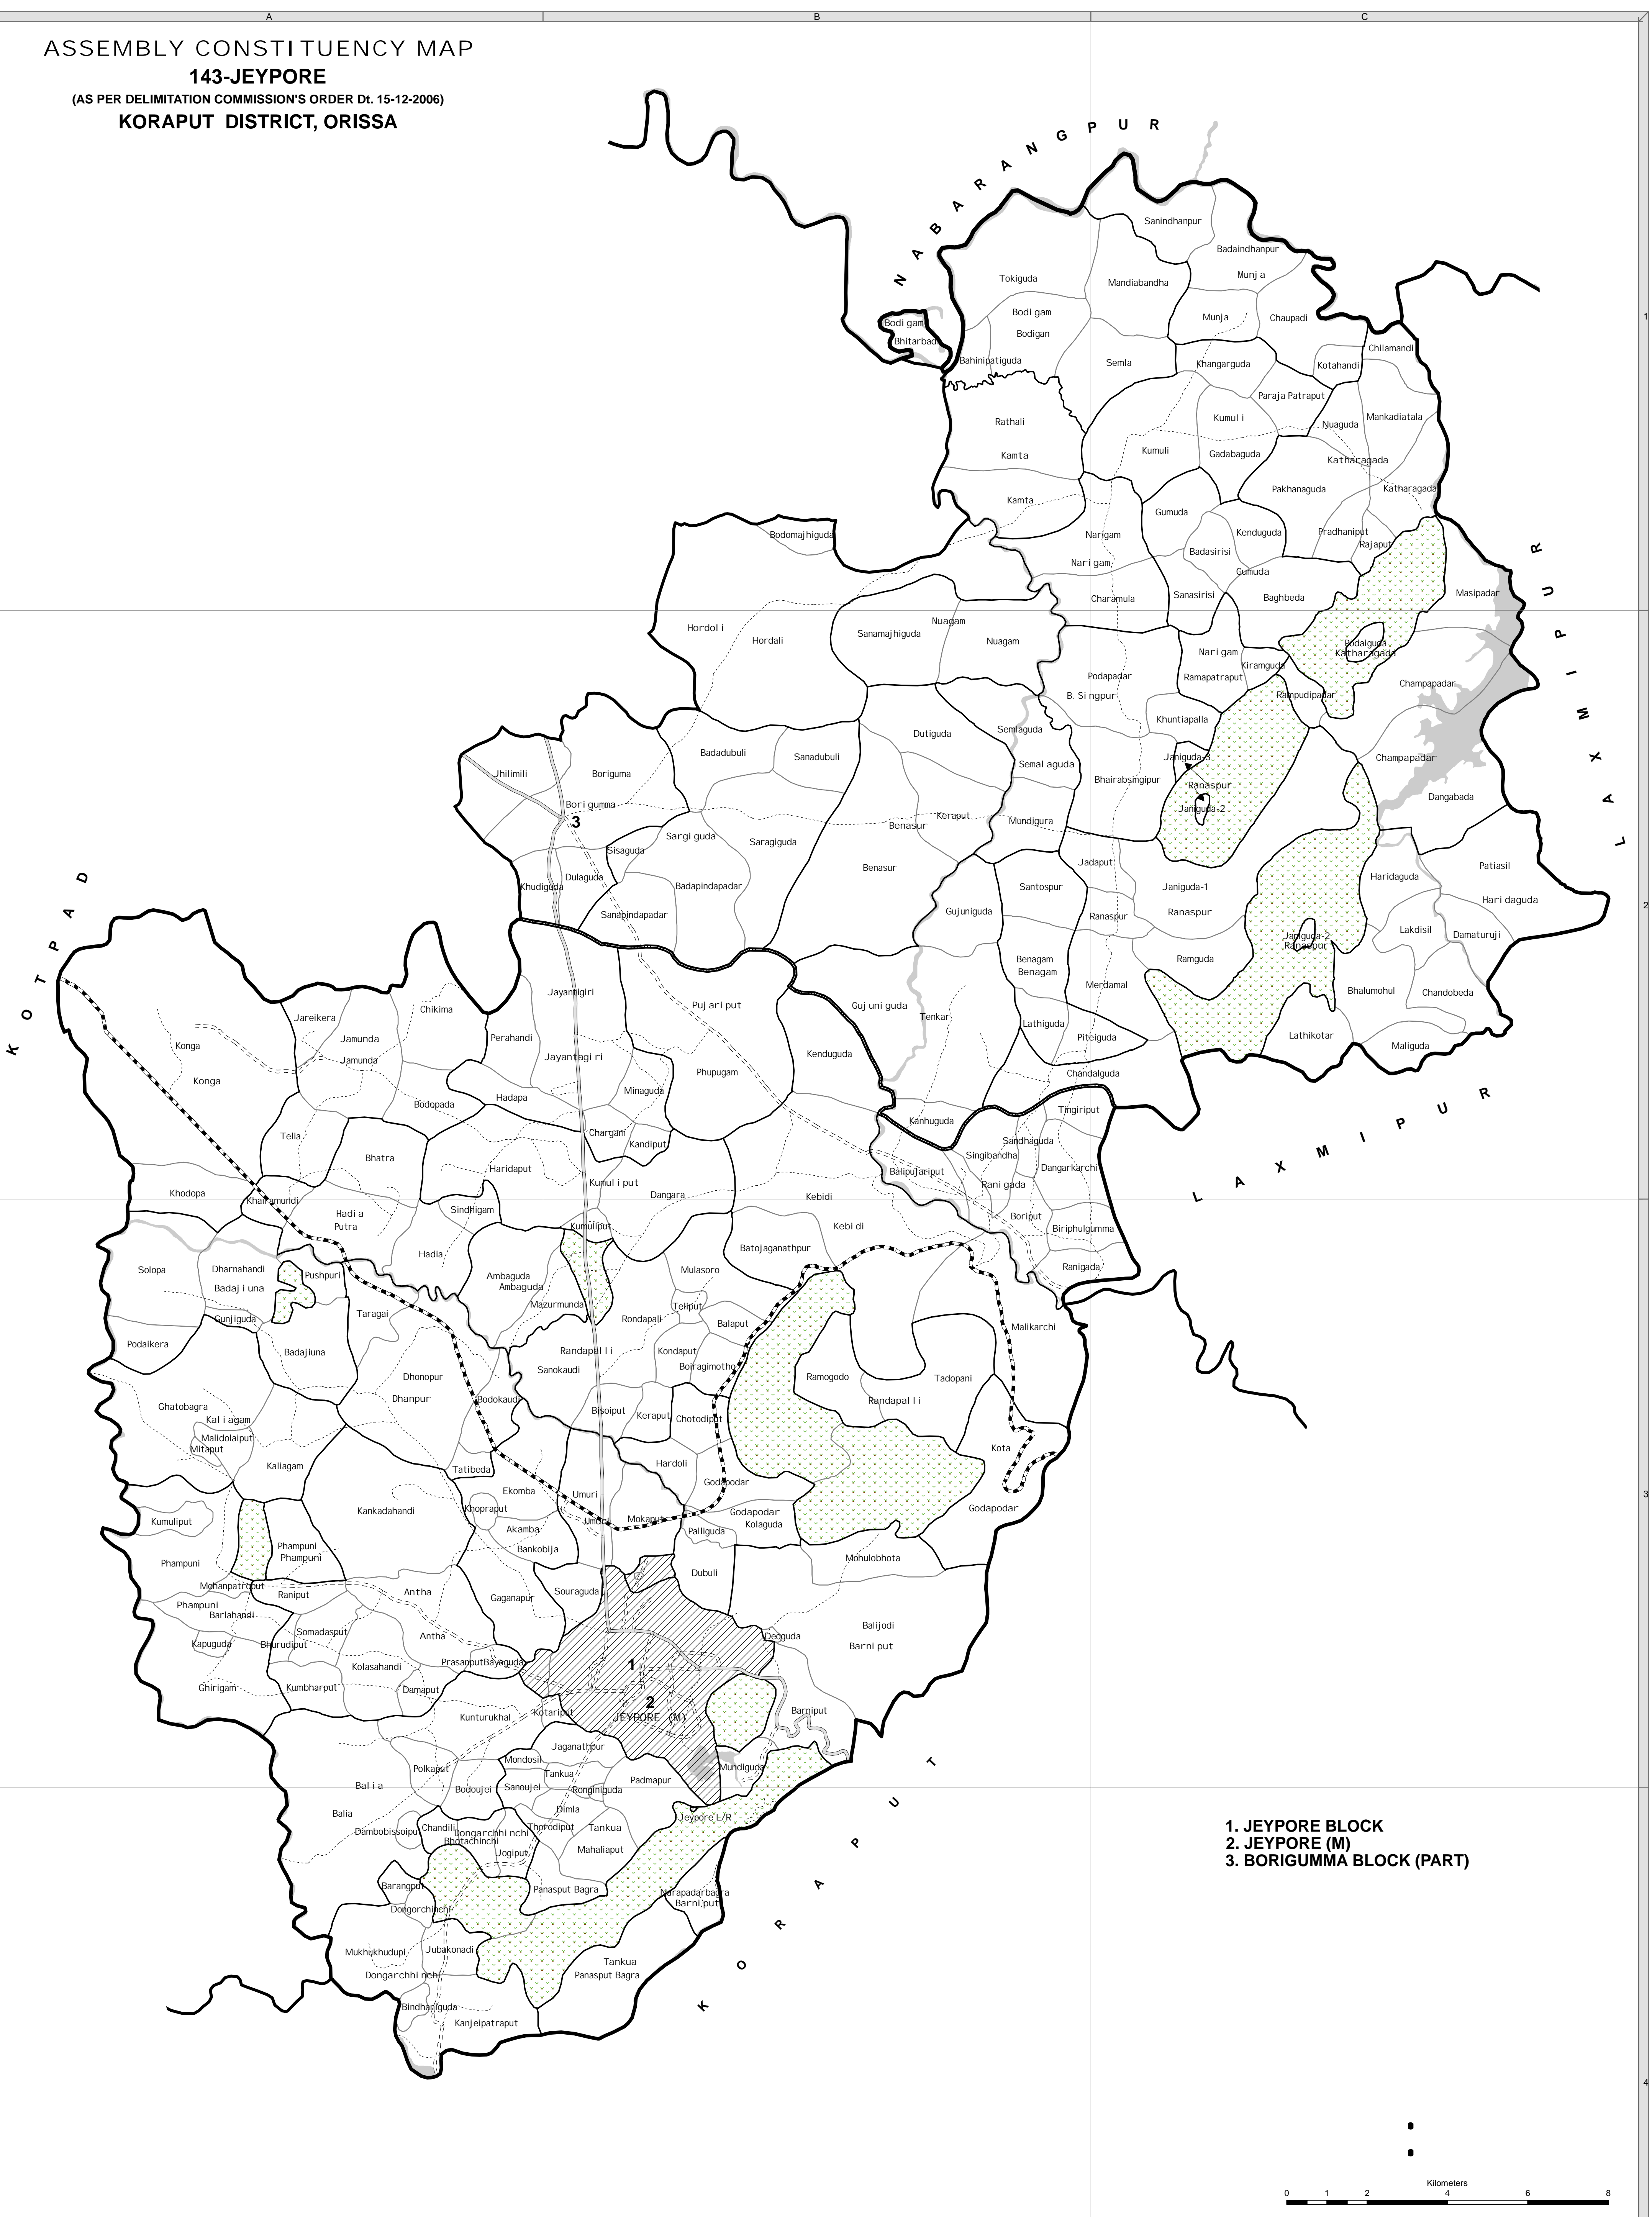

ASSEMBLY CONSTITUENCY MAP

143-JEYPORE

(AS PER DELIMITATION COMMISSION'S ORDER Dt. 15-12-2006)

KORAPUT DISTRICT, ORISSA

- 1. JEYPORE BLOCK
- 2. JEYPORE (M)
- 3. BORIGUMMA BLOCK (PART)

	BLOCK H.Q.		ASSEMBLY BOUNDARY		NATIONAL HIGHWAY
	MUNICIPALITY / NAC		BLOCK BOUNDARY		MAJOR ROADS
	FOREST		G.P. BOUNDARY		OTHER ROADS
	RIVER / RESERVOIR		VILLAGE BOUNDARY		RAILWAY