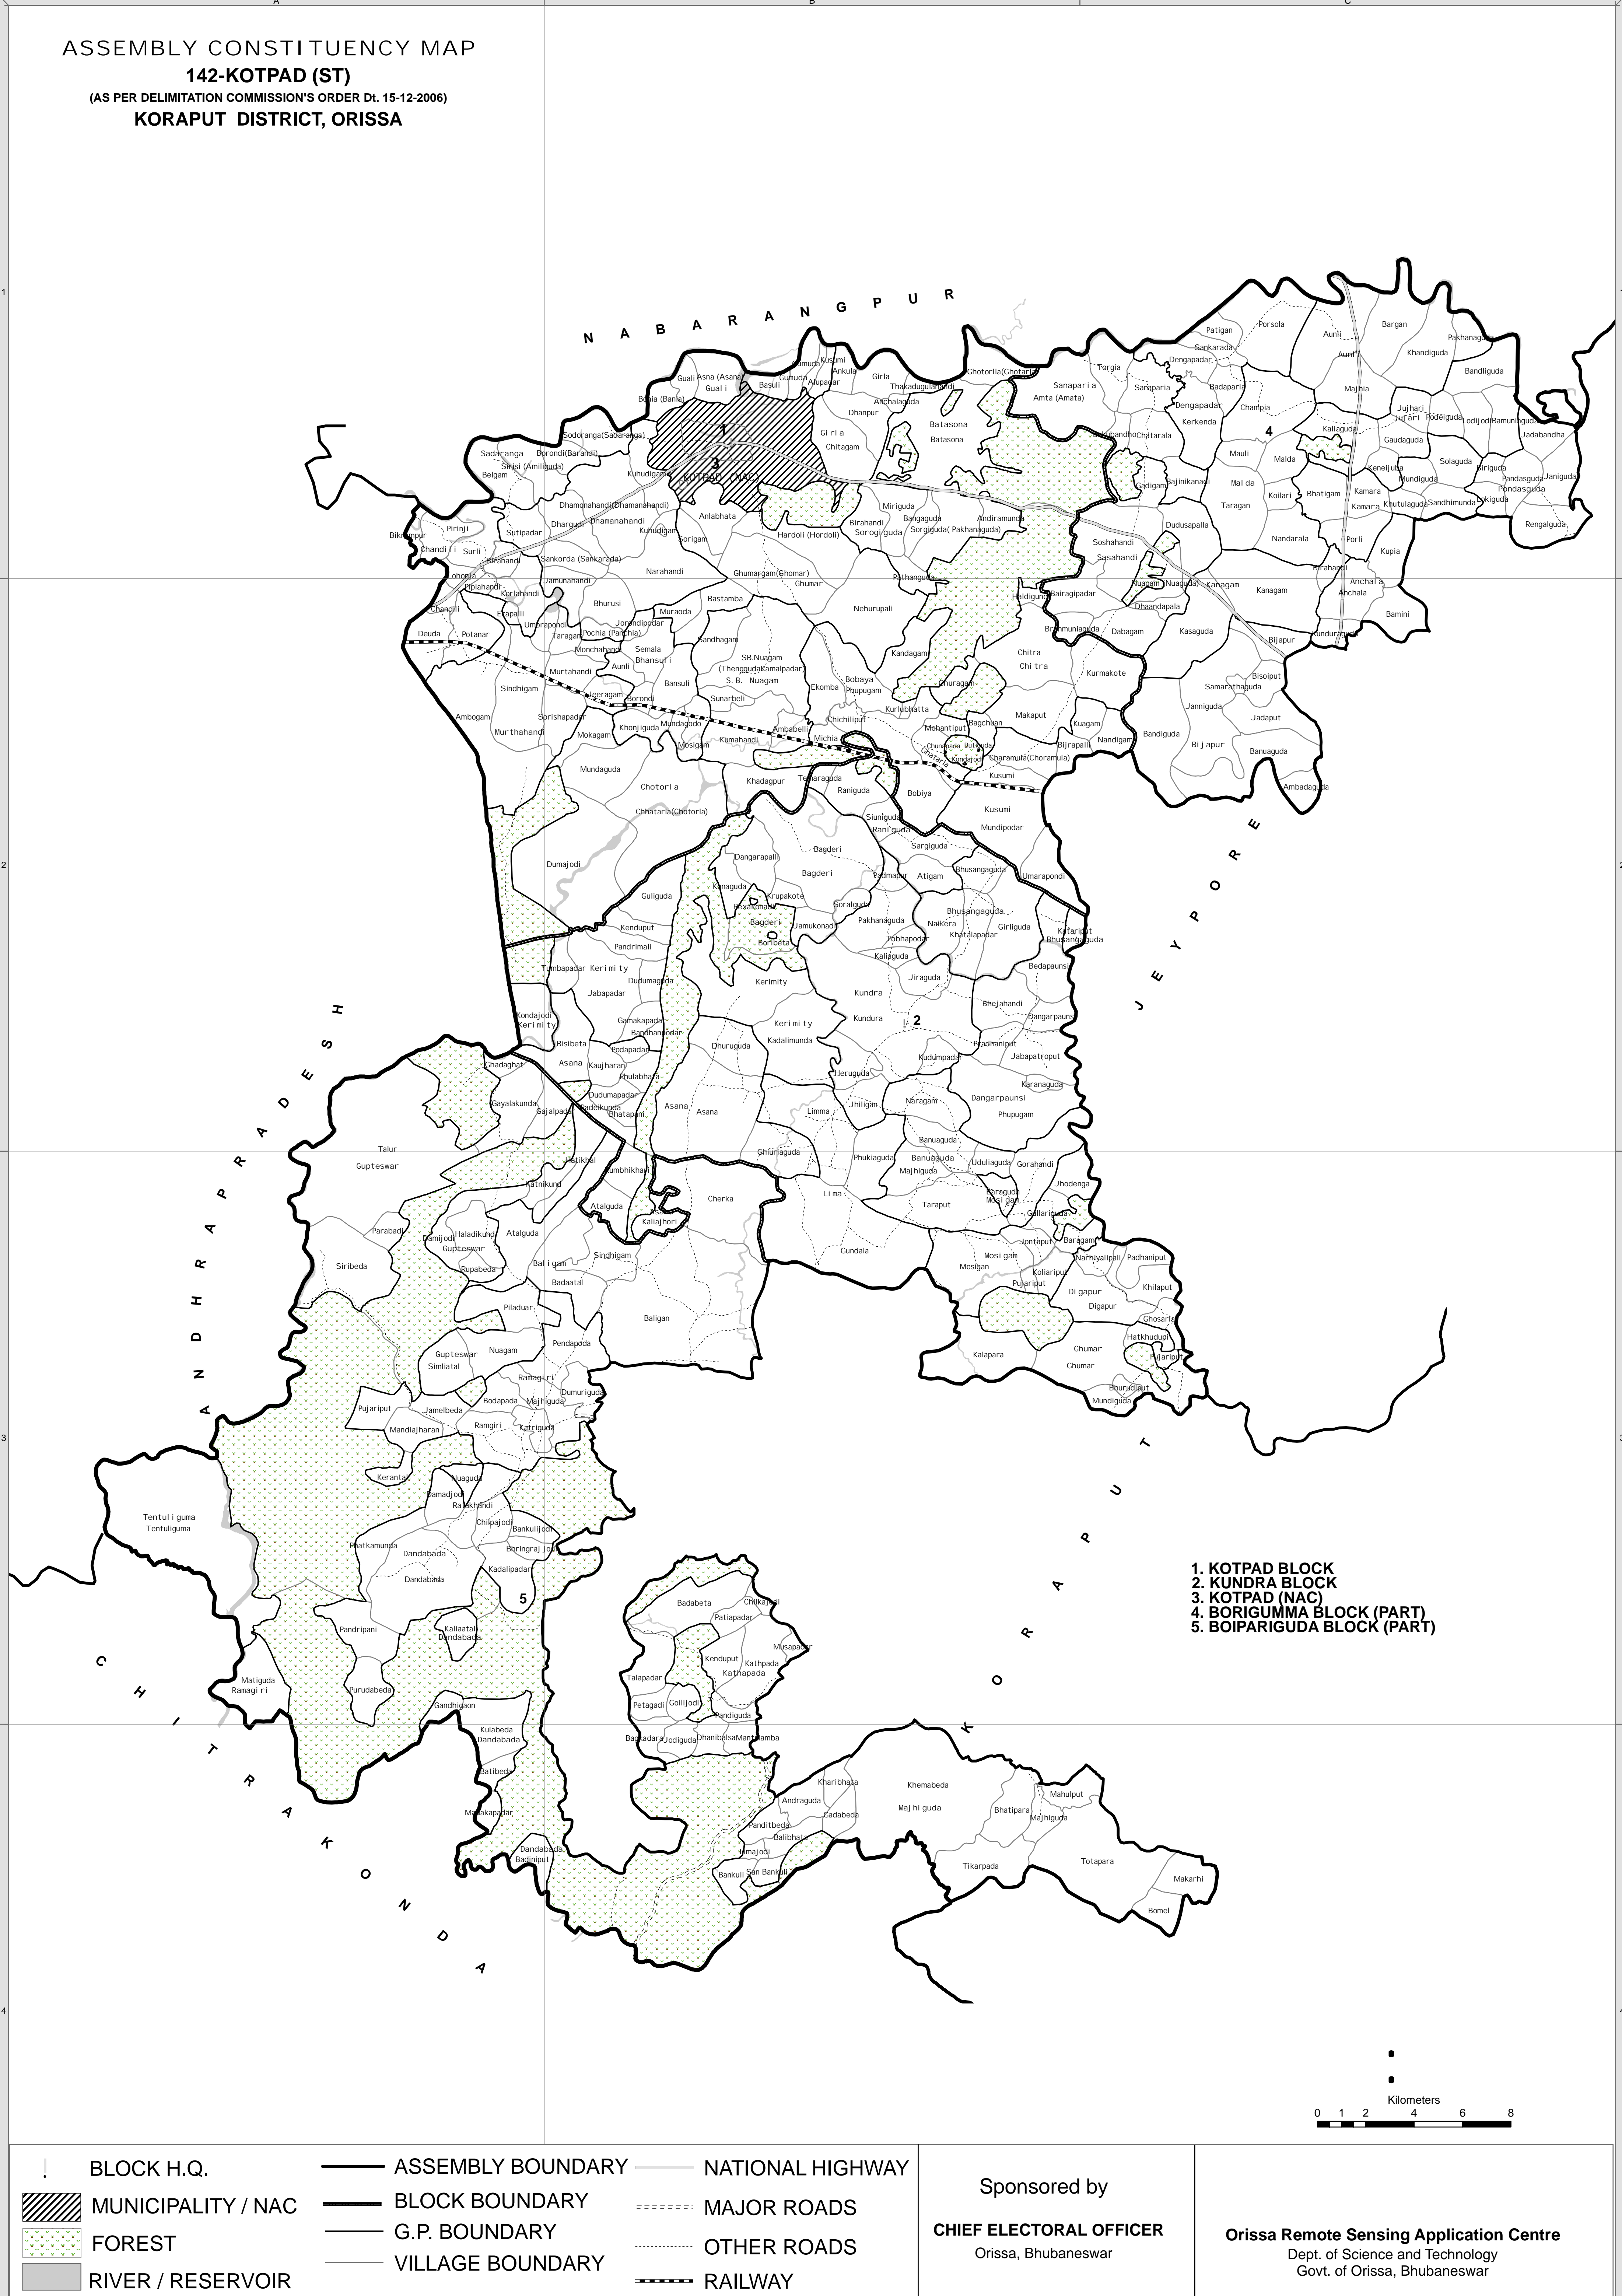

ASSEMBLY CONSTITUENCY MAP  
**142-KOTPAD (ST)**  
 (AS PER DELIMITATION COMMISSION'S ORDER Dt. 15-12-2006)  
**KORAPUT DISTRICT, ORISSA**

1. KOTPAD BLOCK
2. KUNDR A BLOCK
3. KOTPAD (NAC)
4. BORIGUMMA BLOCK (PART)
5. BOIPARIGUDA BLOCK (PART)

	BLOCK H.Q.		ASSEMBLY BOUNDARY		NATIONAL HIGHWAY
	MUNICIPALITY / NAC		BLOCK BOUNDARY		MAJOR ROADS
	FOREST		G.P. BOUNDARY		OTHER ROADS
	RIVER / RESERVOIR		VILLAGE BOUNDARY		RAILWAY

Sponsored by  
**CHIEF ELECTORAL OFFICER**  
 Orissa, Bhubaneswar