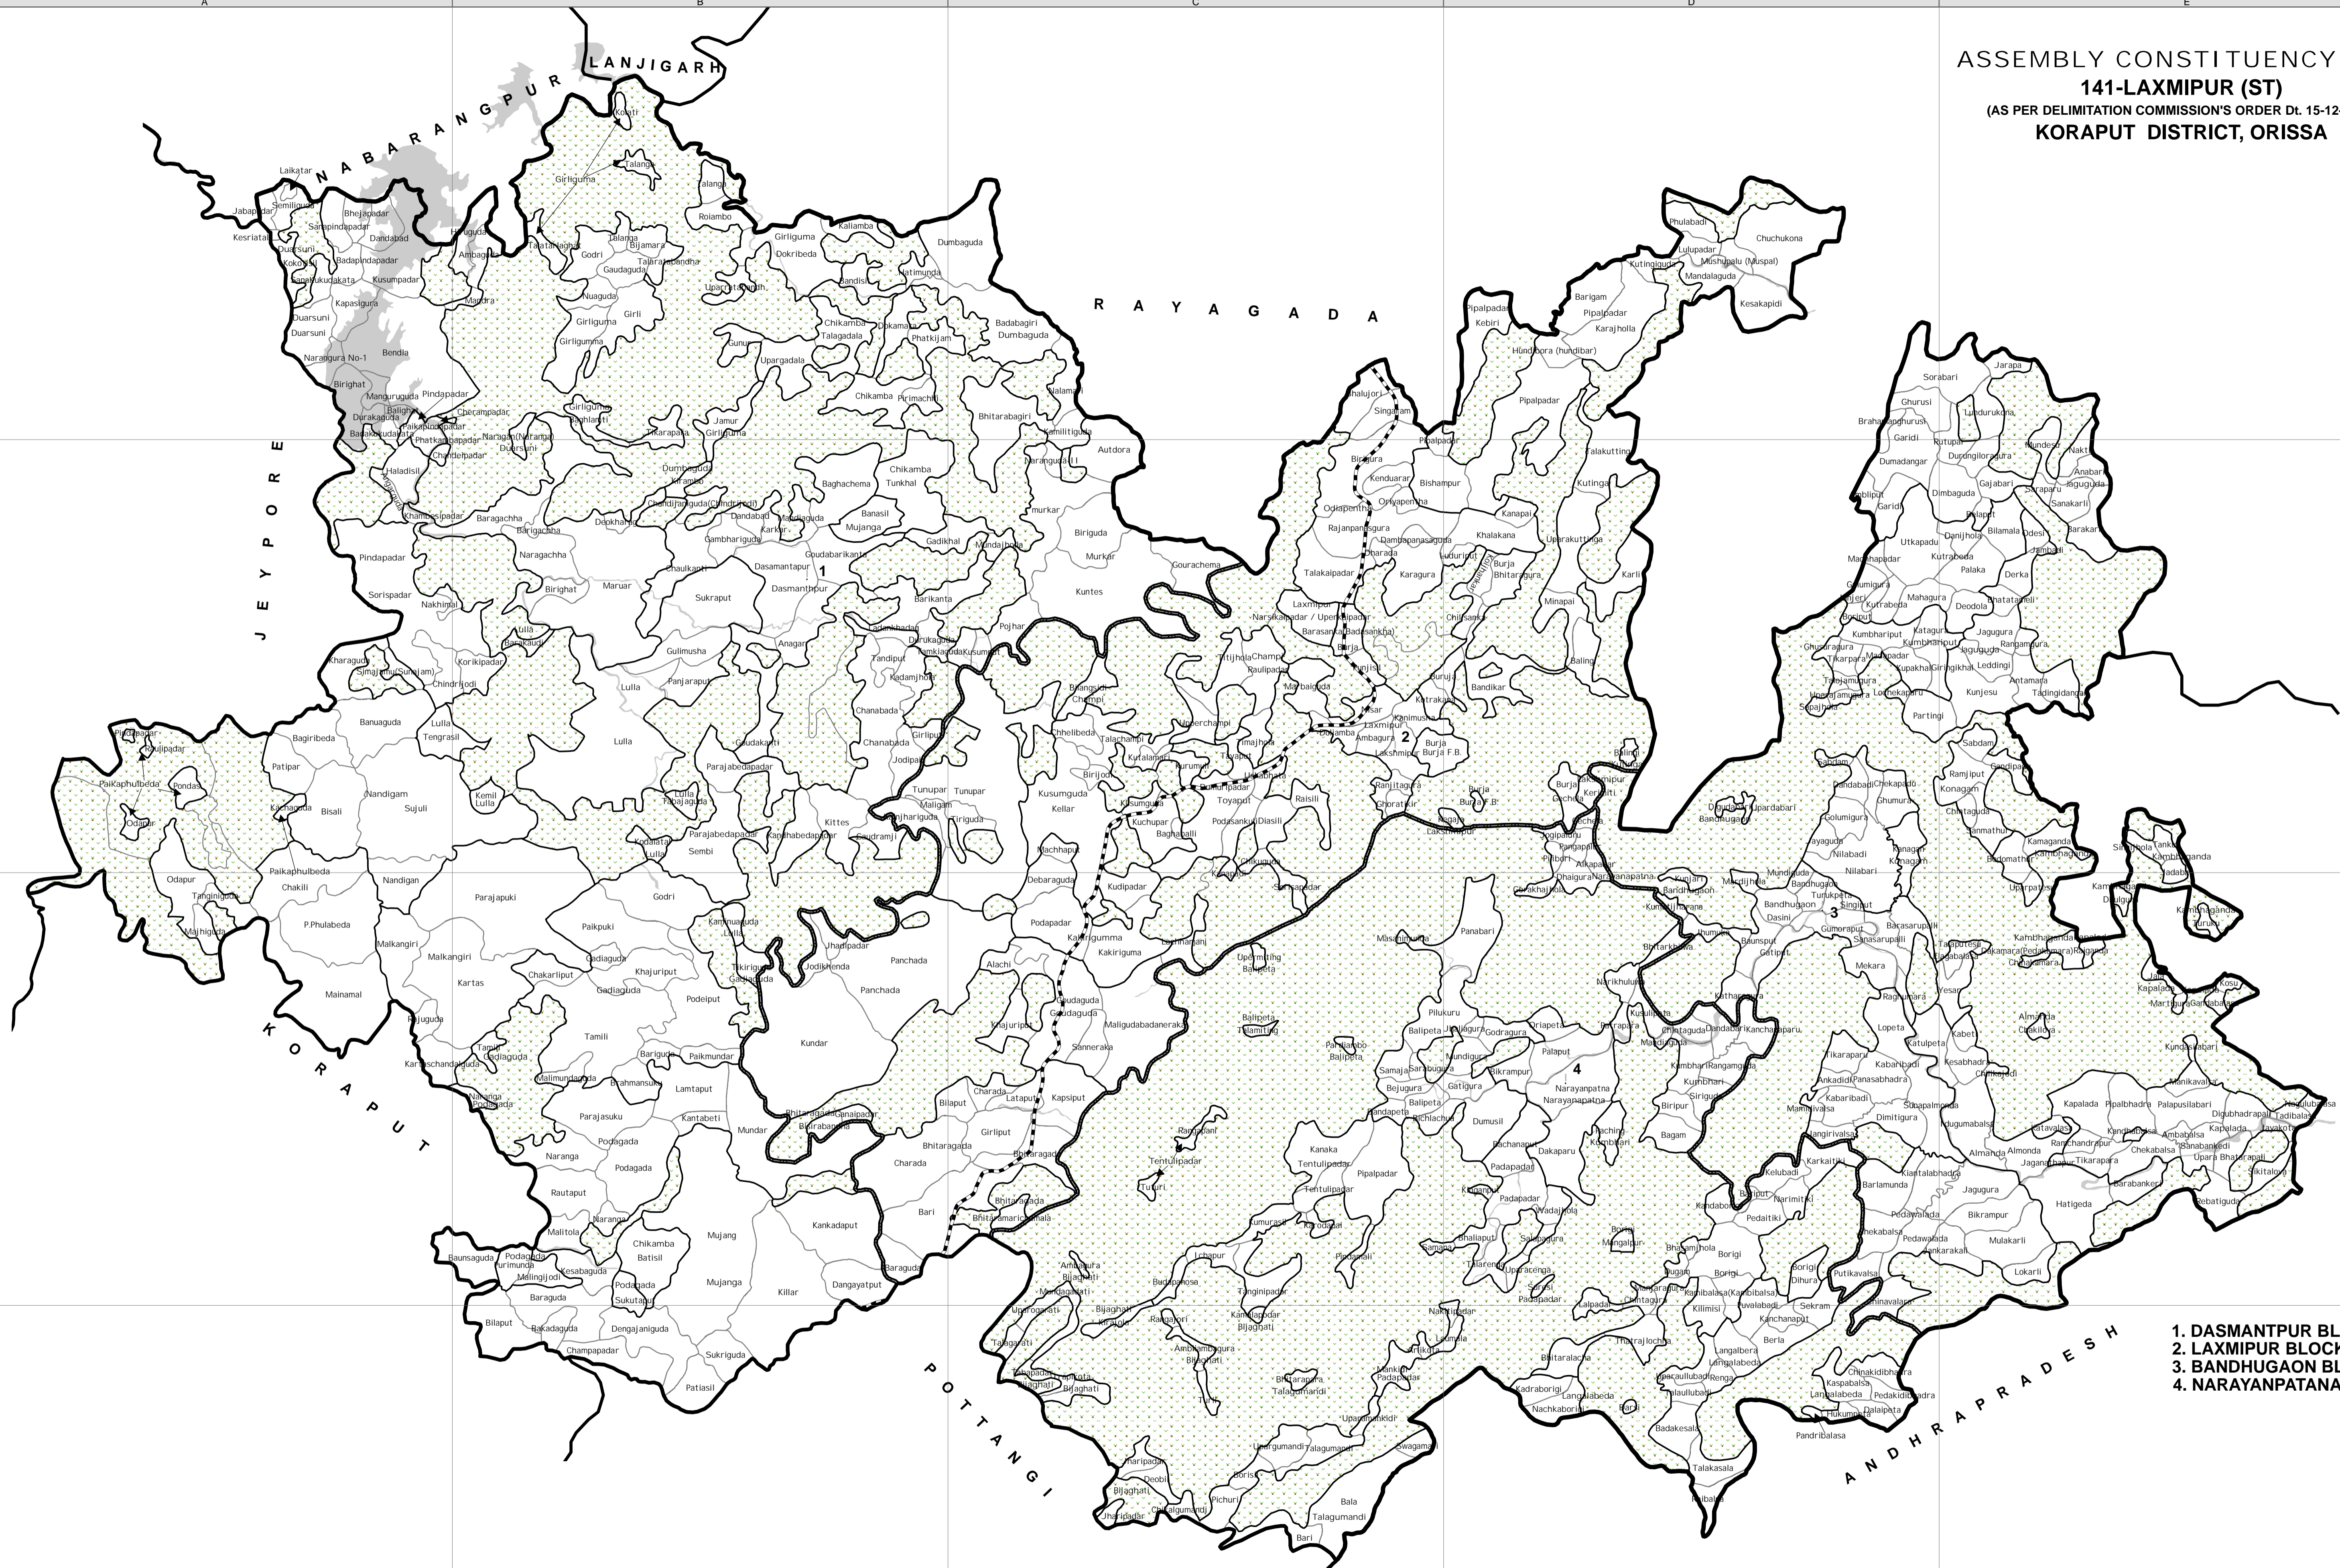

ASSEMBLY CONSTITUENCY MAP
141-LAXMIPUR (ST)
 (AS PER DELIMITATION COMMISSION'S ORDER Dt. 15-12-2006)
 KORAPUT DISTRICT, ORISSA

1. DASMANTPUR BLOCK
2. LAXMIPUR BLOCK
3. BANDHUGAON BLOCK
4. NARAYANPATANA BLOCK

BLOCK H.Q.	ASSEMBLY BOUNDARY	NATIONAL HIGHWAY
MUNICIPALITY / NAC	BLOCK BOUNDARY	MAJOR ROADS
FOREST	G.P. BOUNDARY	OTHER ROADS
RIVER / RESERVOIR	VILLAGE BOUNDARY	RAILWAY

Sponsored by
CHIEF ELECTORAL OFFICER
 Orissa, Bhubaneswar

Orissa Remote Sensing Application Centre
 Dept. of Science and Technology
 Govt. of Orissa, Bhubaneswar