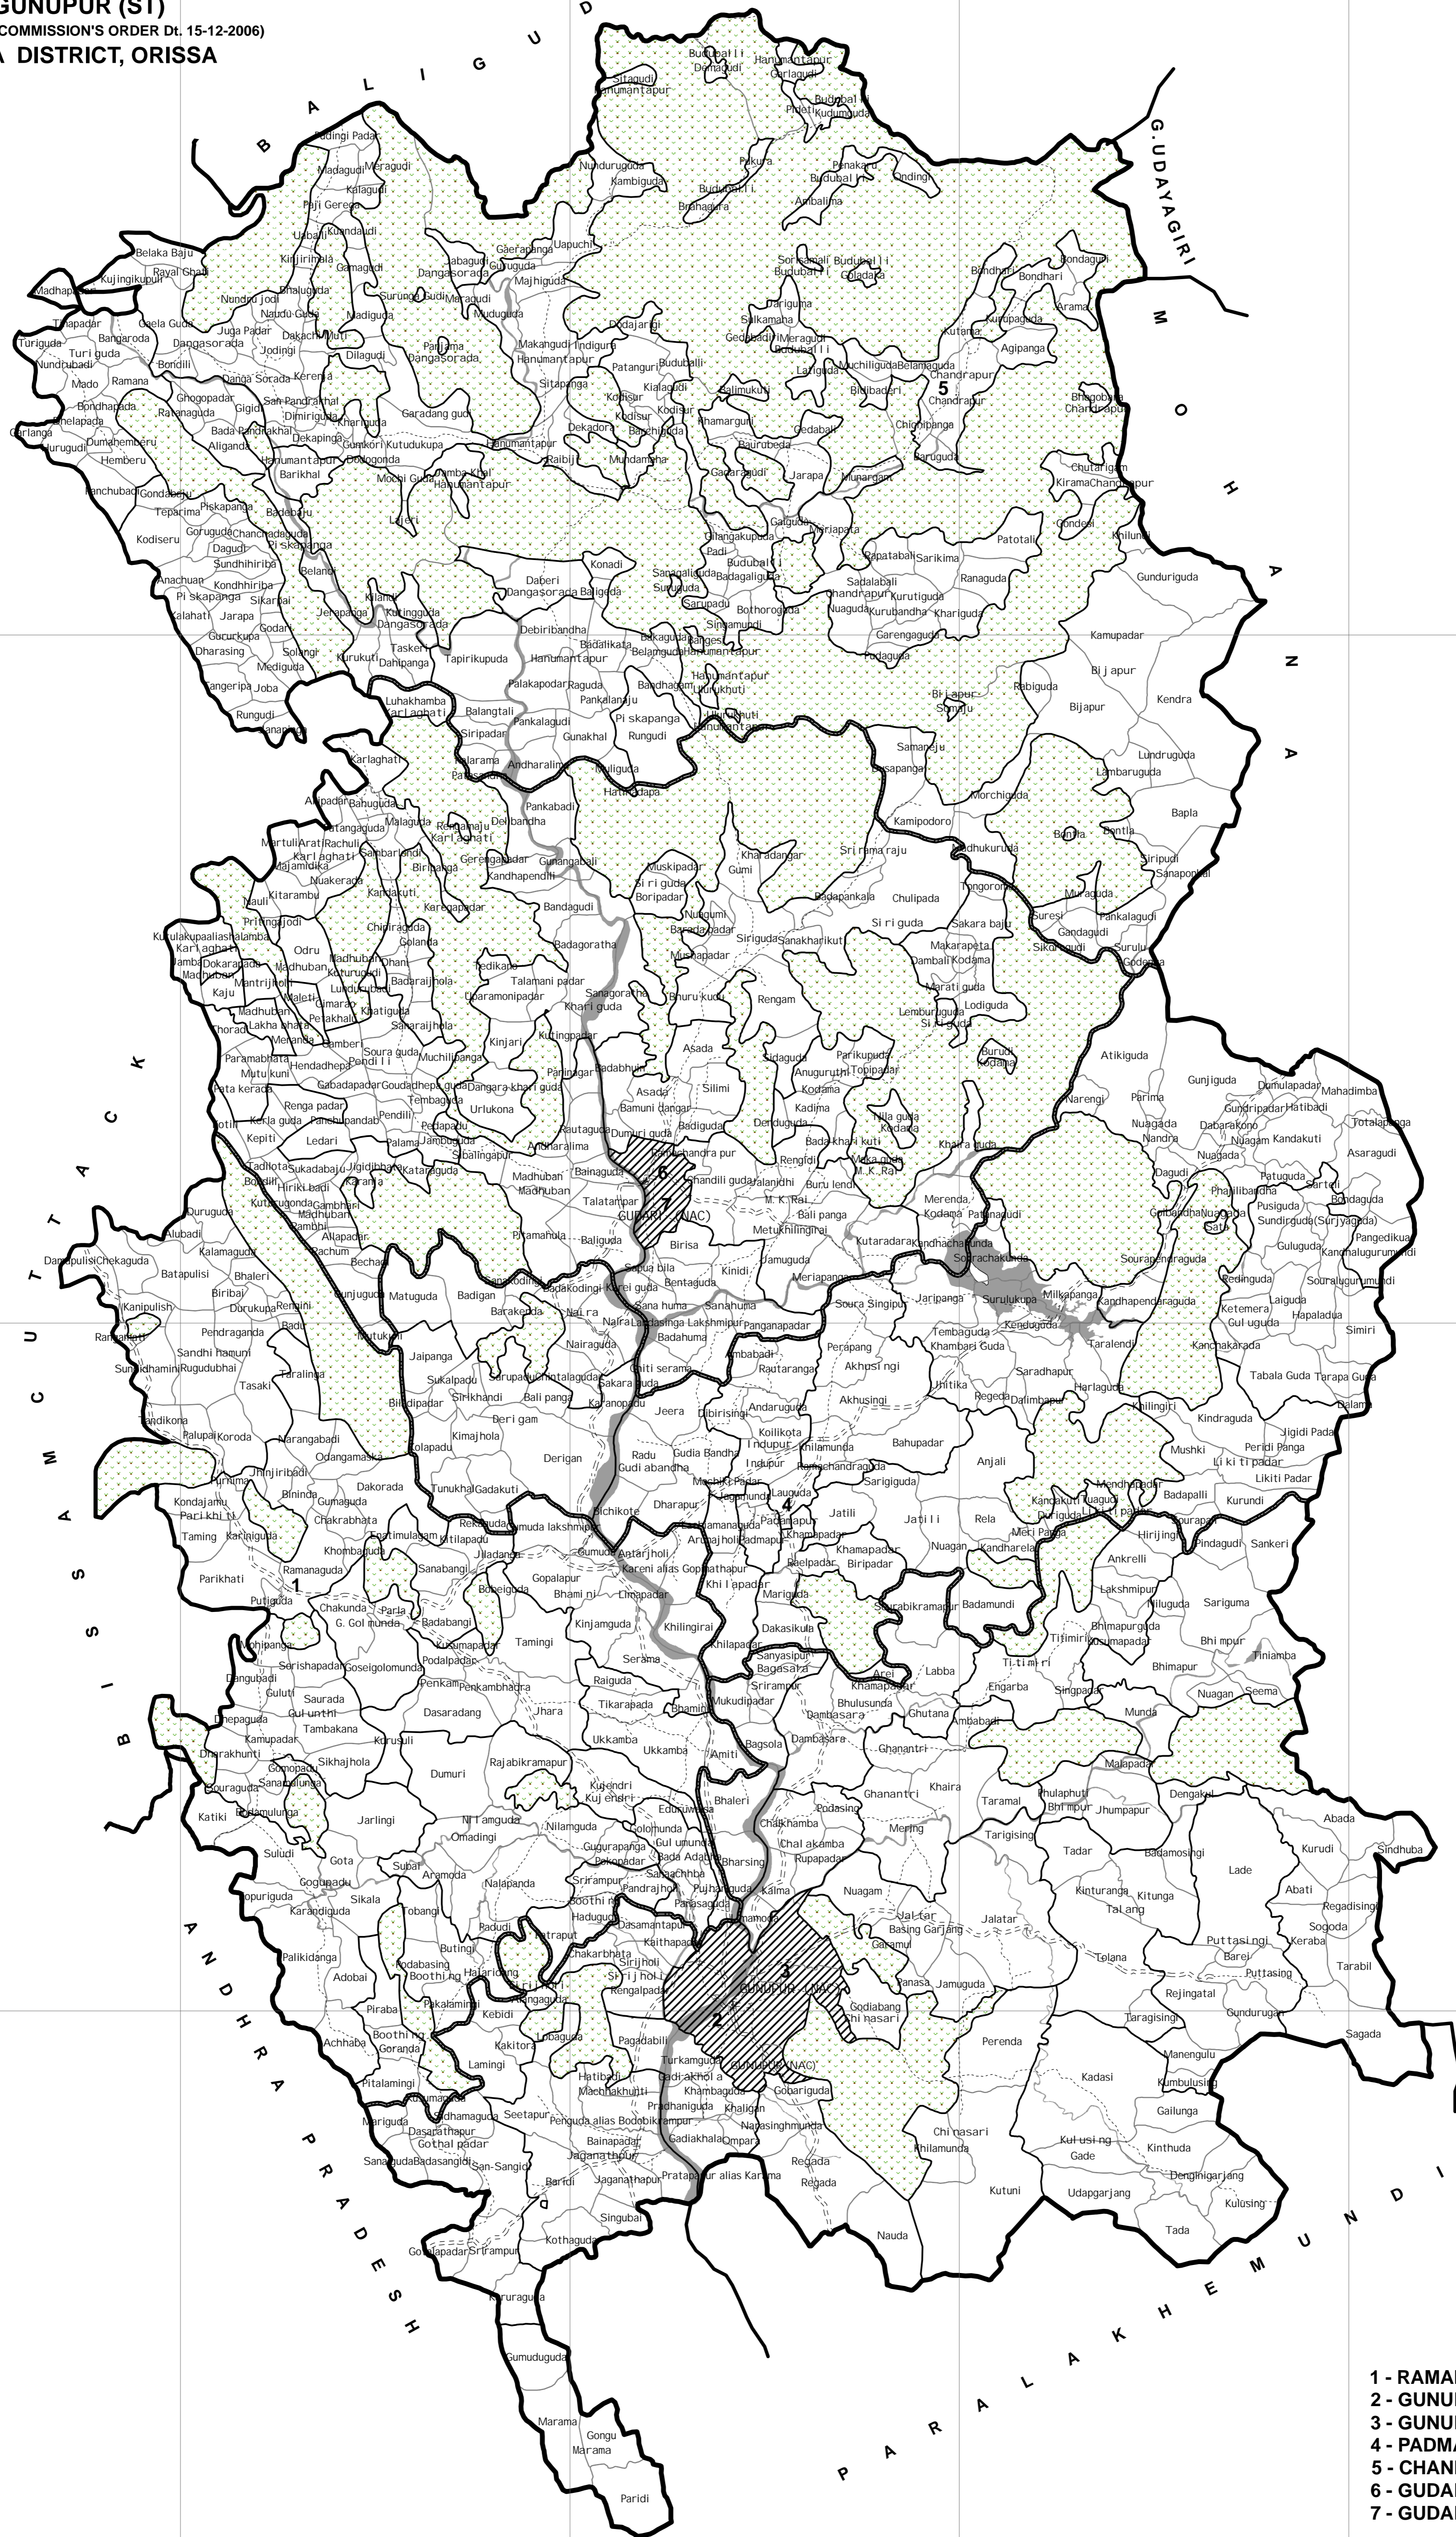

ASSEMBLY CONSTITUENCY MAP

138 - GUNUPUR (ST)

(AS PER DELIMITATION COMMISSION'S ORDER Dt. 15-12-2006)

RAYAGADA DISTRICT, ORISSA

- 1 - RAMANGUDA BLOCK
- 2 - GUNUPUR BLOCK
- 3 - GUNUPUR (NAC)
- 4 - PADMAPUR BLOCK
- 5 - CHANDRAPUR BLOCK
- 6 - GUDARI BLOCK
- 7 - GUDARI (NAC)

BLOCK H.Q.	ASSEMBLY BOUNDARY	NATIONAL HIGHWAY
MUNICIPALITY / NAC	BLOCK BOUNDARY	MAJOR ROADS
FOREST	G.P. BOUNDARY	OTHER ROADS
RIVER / RESERVOIR	VILLAGE BOUNDARY	RAILWAY

Sponsored by
CHIEF ELECTORAL OFFICER
 Orissa, Bhubaneswar