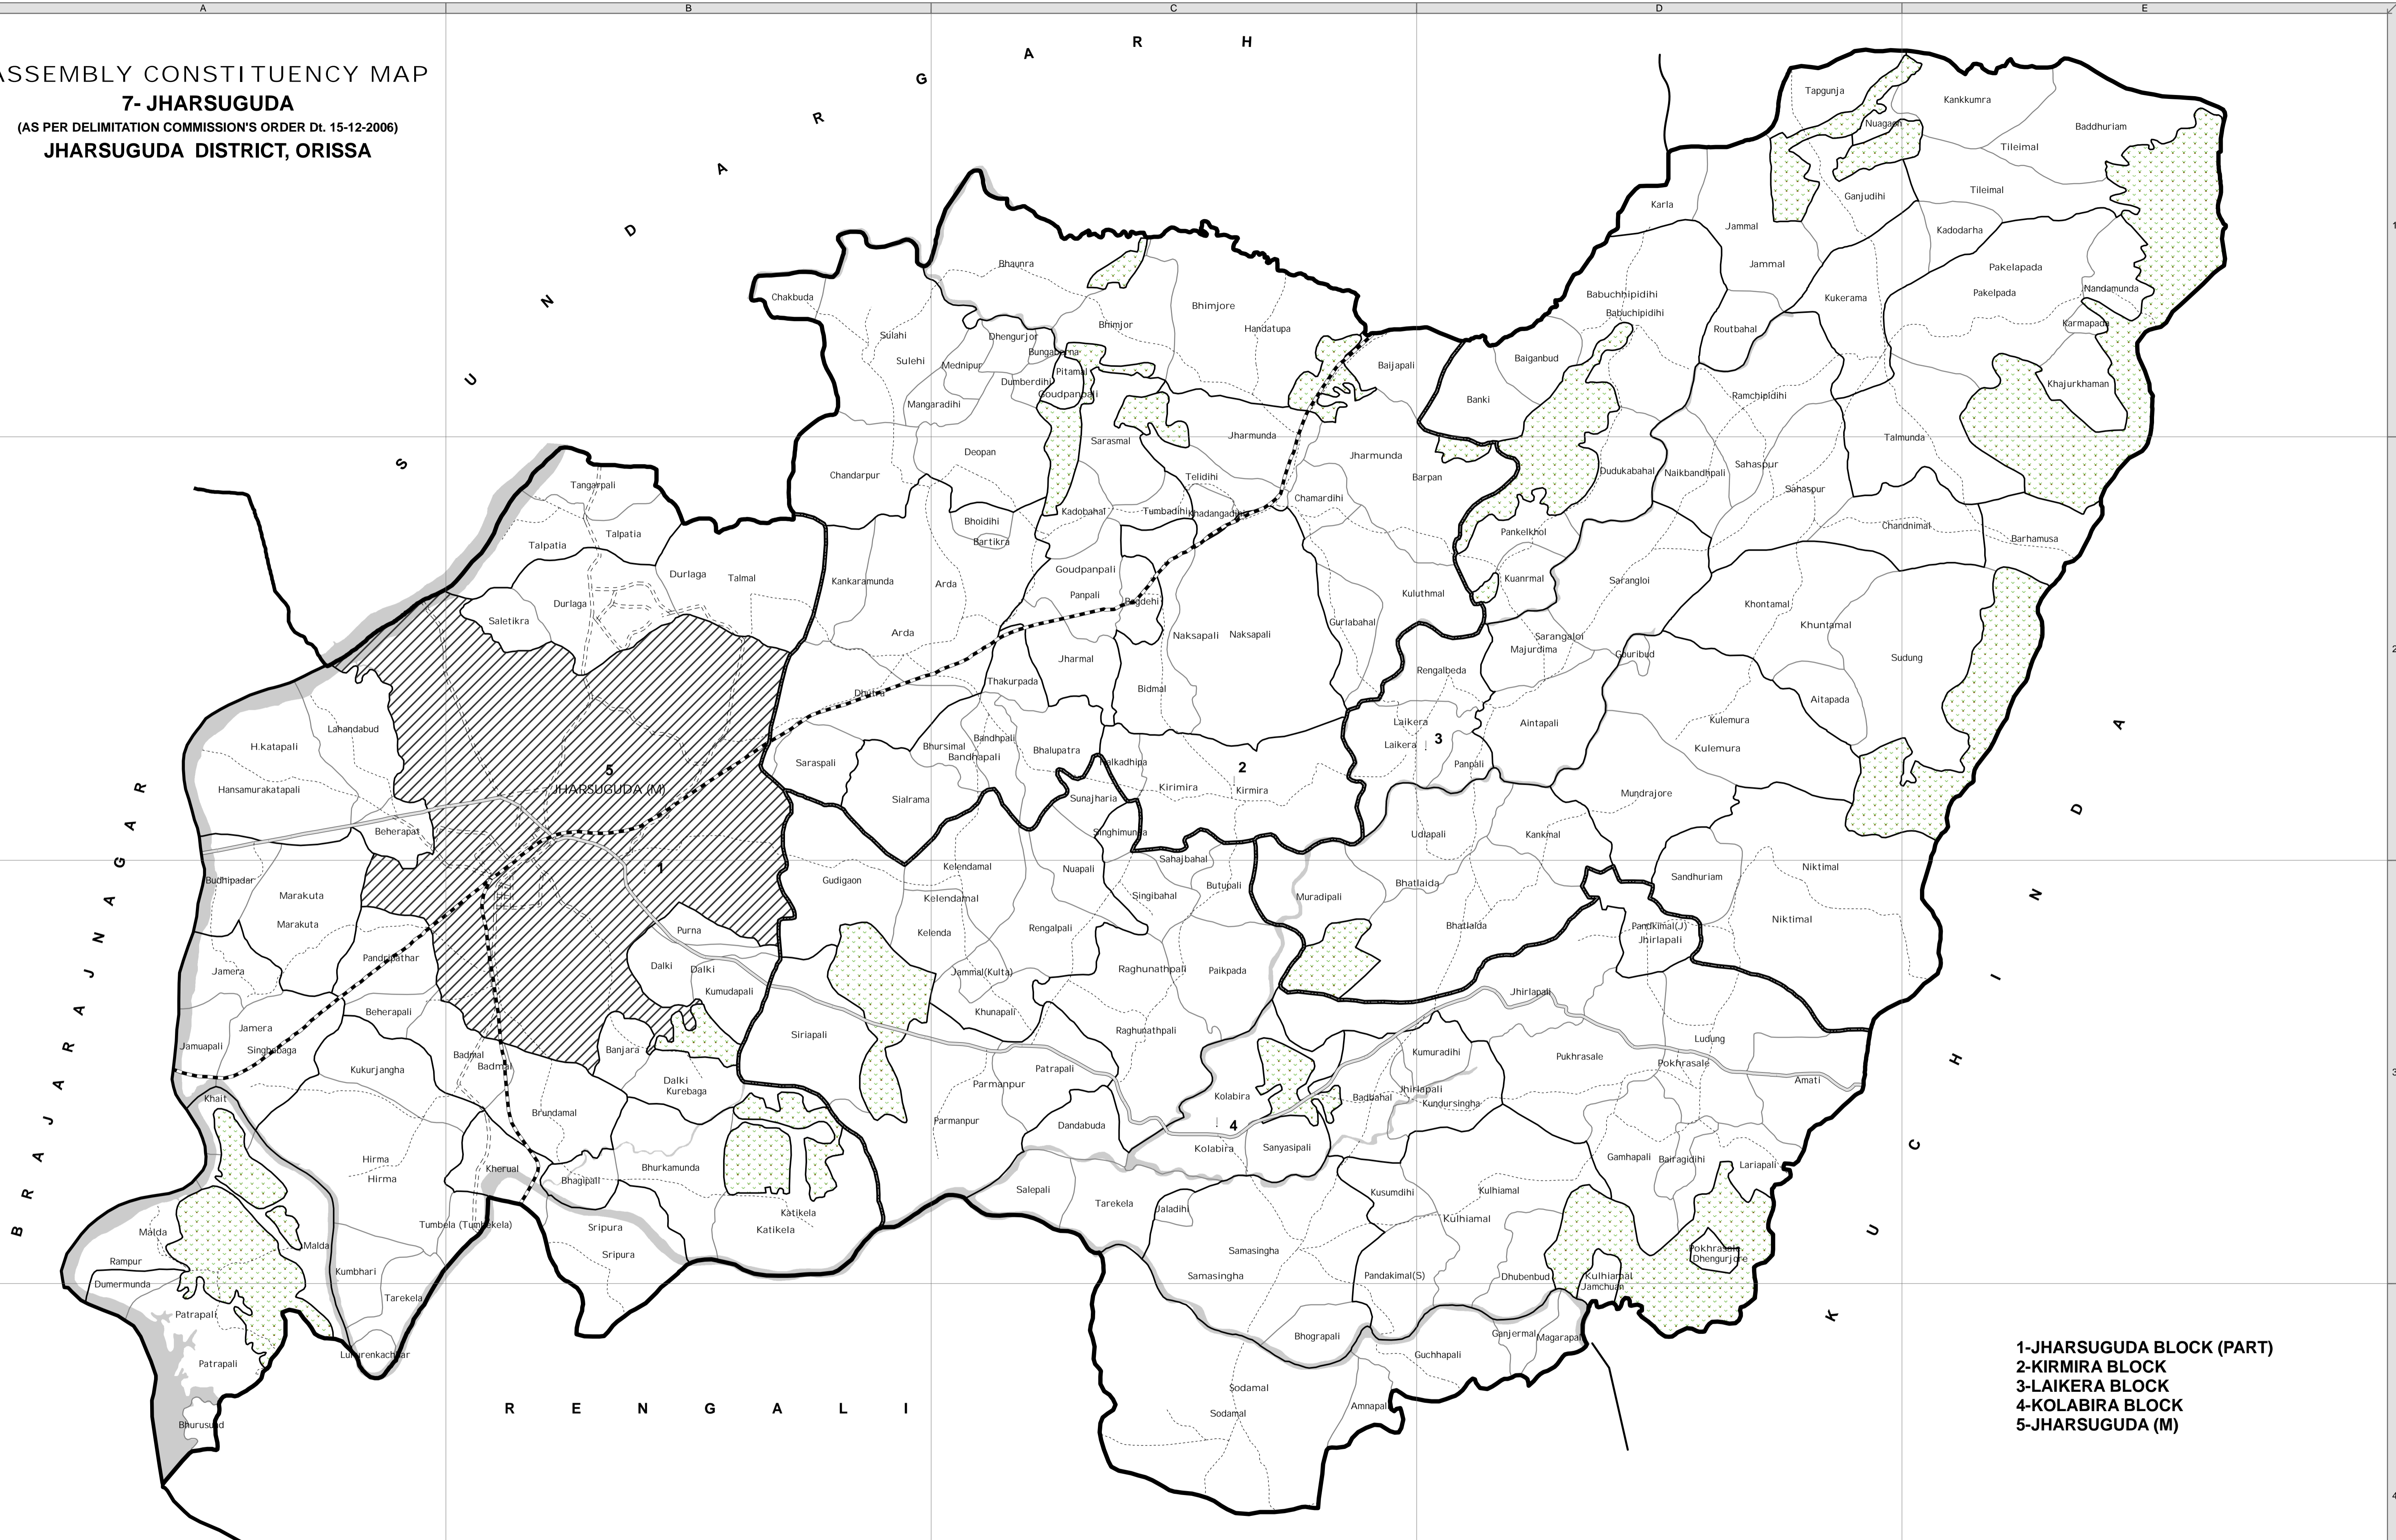

ASSEMBLY CONSTITUENCY MAP
7- JHARSUGUDA
 (AS PER DELIMITATION COMMISSION'S ORDER Dt. 15-12-2006)
JHARSUGUDA DISTRICT, ORISSA

1-JHARSUGUDA BLOCK (PART)
2-KIRMIRA BLOCK
3-LAIKERA BLOCK
4-KOLABIRA BLOCK
5-JHARSUGUDA (M)

- BLOCK H.Q.
- MUNICIPALITY / NAC
- FOREST
- RIVER / RESERVOIR
- ASSEMBLY BOUNDARY
- BLOCK BOUNDARY
- G.P. BOUNDARY
- VILLAGE BOUNDARY
- NATIONAL HIGHWAY
- MAJOR ROADS
- OTHER ROADS
- RAILWAY

Sponsored by
CHIEF ELECTORAL OFFICER
 Orissa, Bhubaneswar