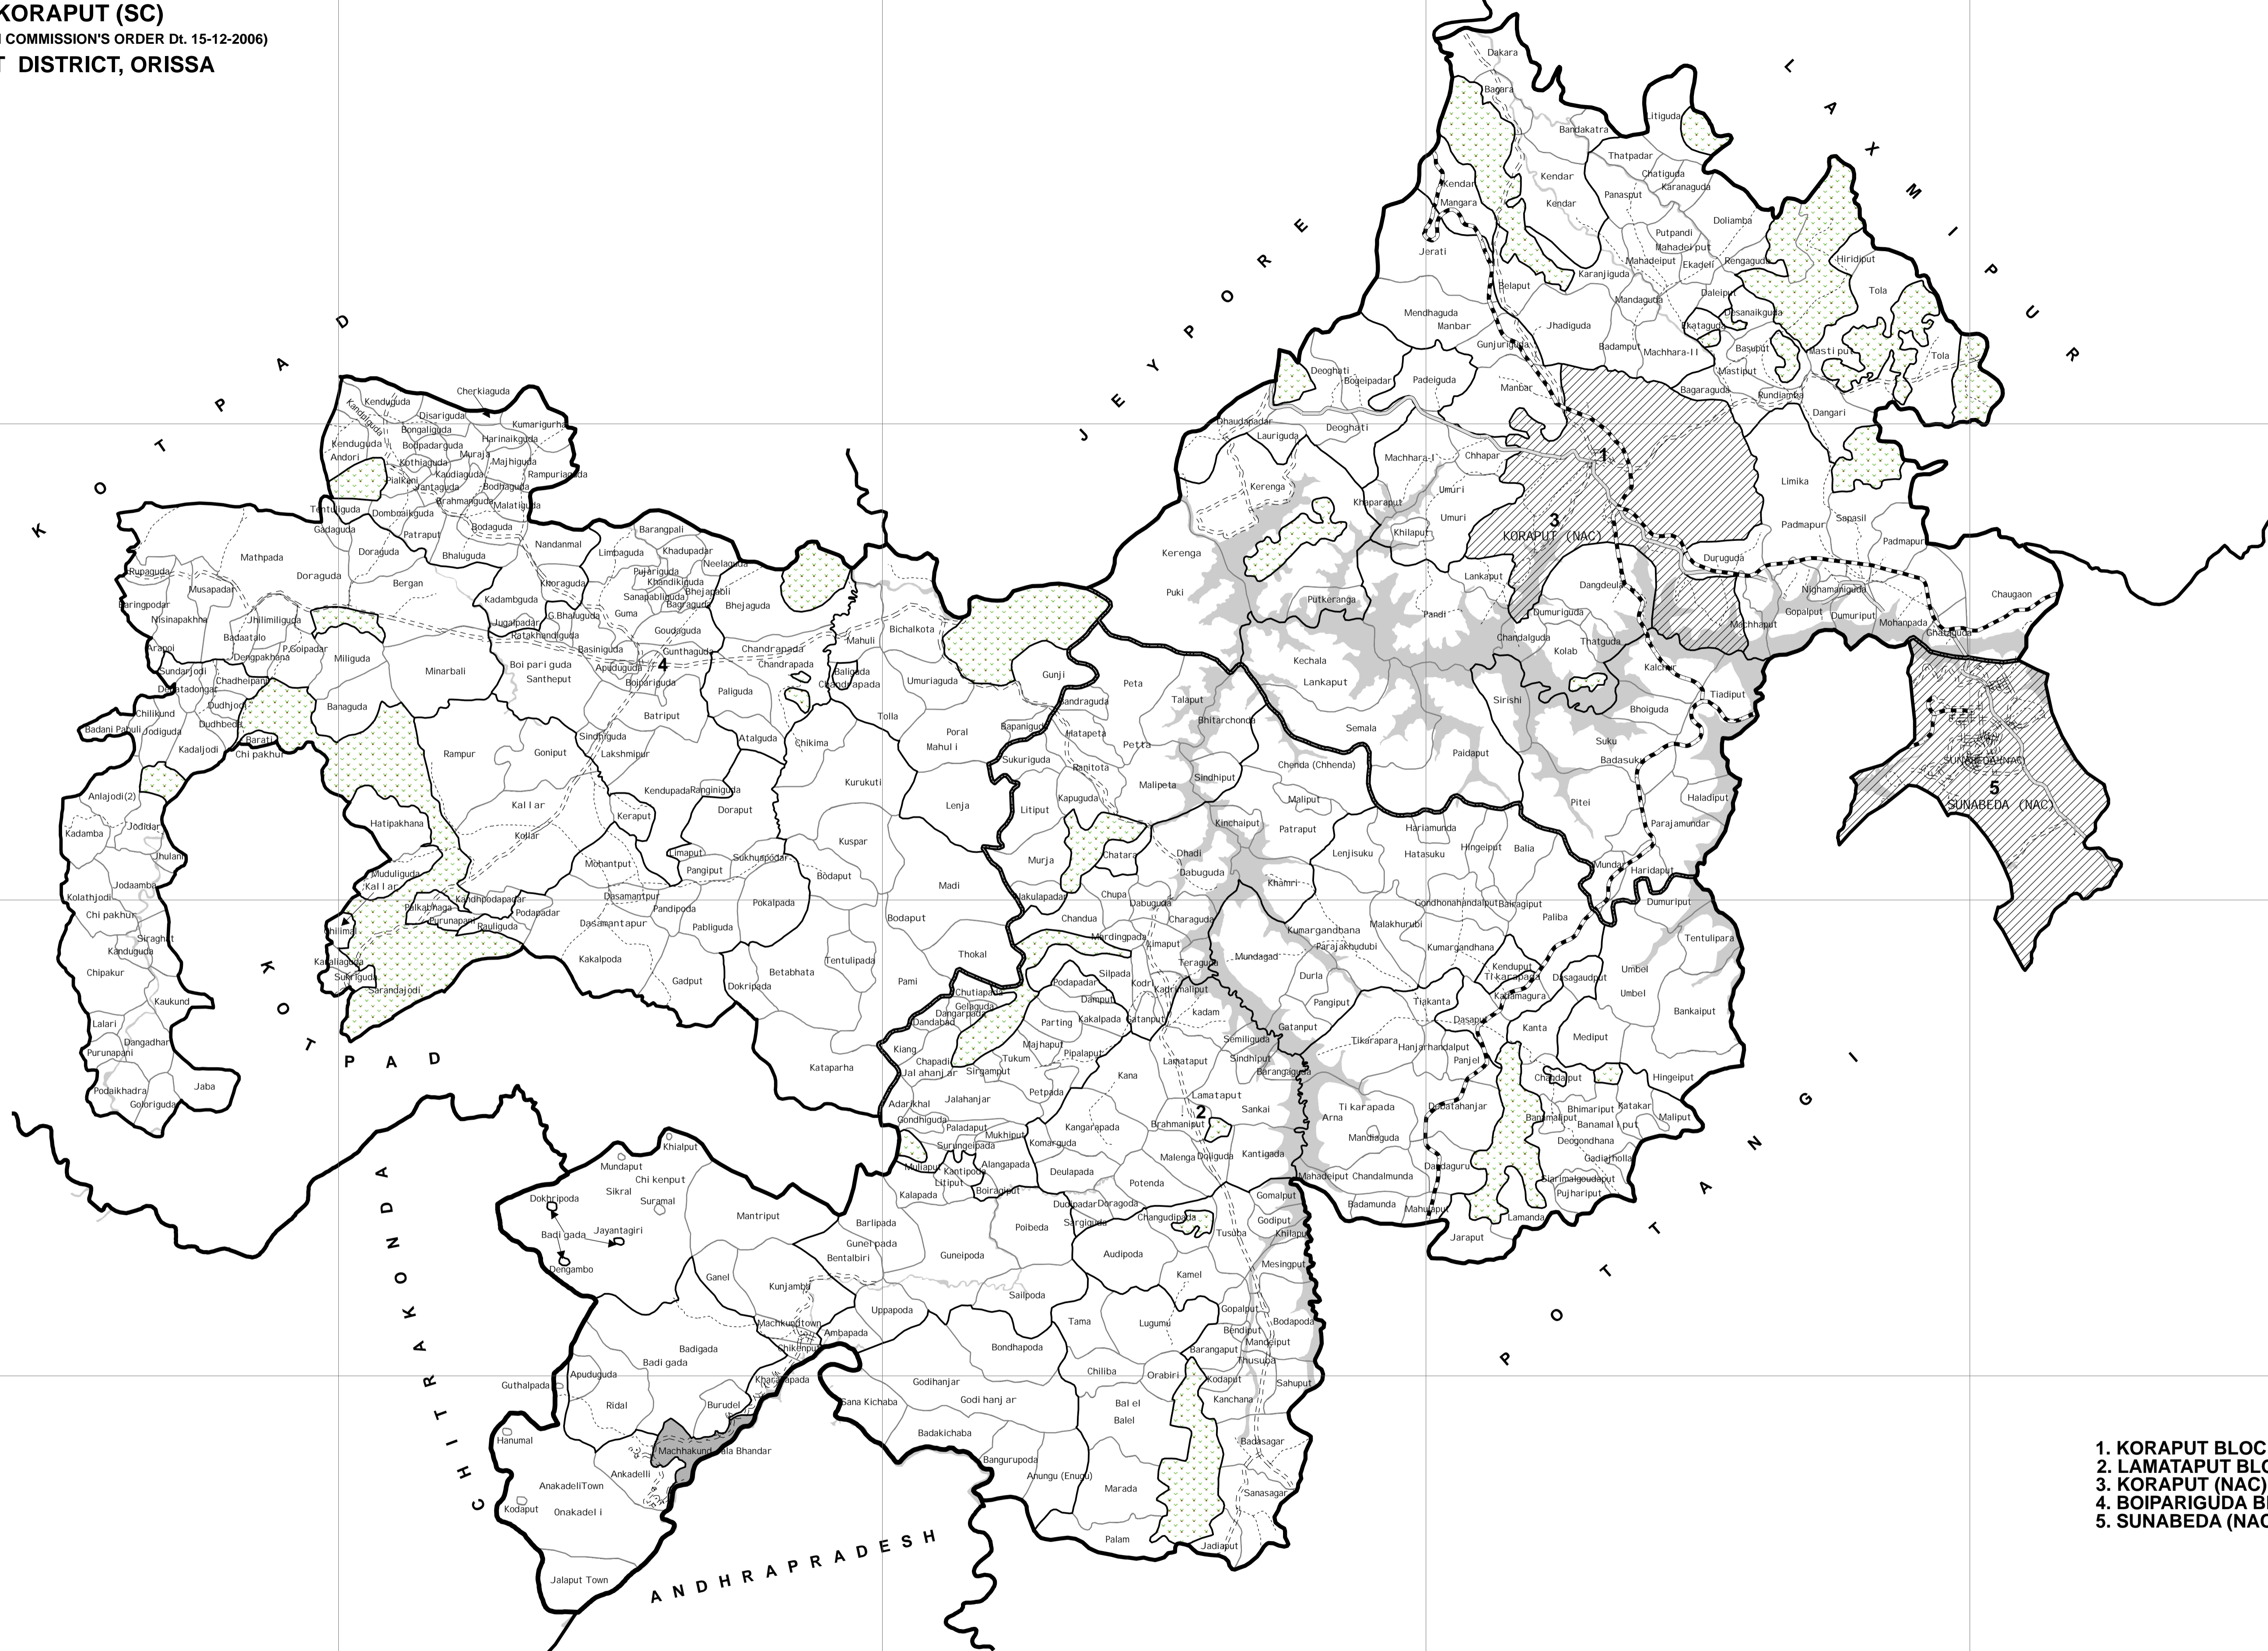

**ASSEMBLY CONSTITUENCY MAP**  
**144-KORAPUT (SC)**  
 (AS PER DELIMITATION COMMISSION'S ORDER Dt. 15-12-2006)  
**KORAPUT DISTRICT, ORISSA**

1. KORAPUT BLOCK (PART)
2. LAMATAPUT BLOCK
3. KORAPUT (NAC)
4. BOIPARIGUDA BLOCK (PART)
5. SUNABEDA (NAC)

! BLOCK H.Q.	— ASSEMBLY BOUNDARY	— NATIONAL HIGHWAY
▨ MUNICIPALITY / NAC	— BLOCK BOUNDARY	----- MAJOR ROADS
▤ FOREST	— G.P. BOUNDARY	..... OTHER ROADS
▦ RIVER / RESERVOIR	— VILLAGE BOUNDARY	- - - - RAILWAY