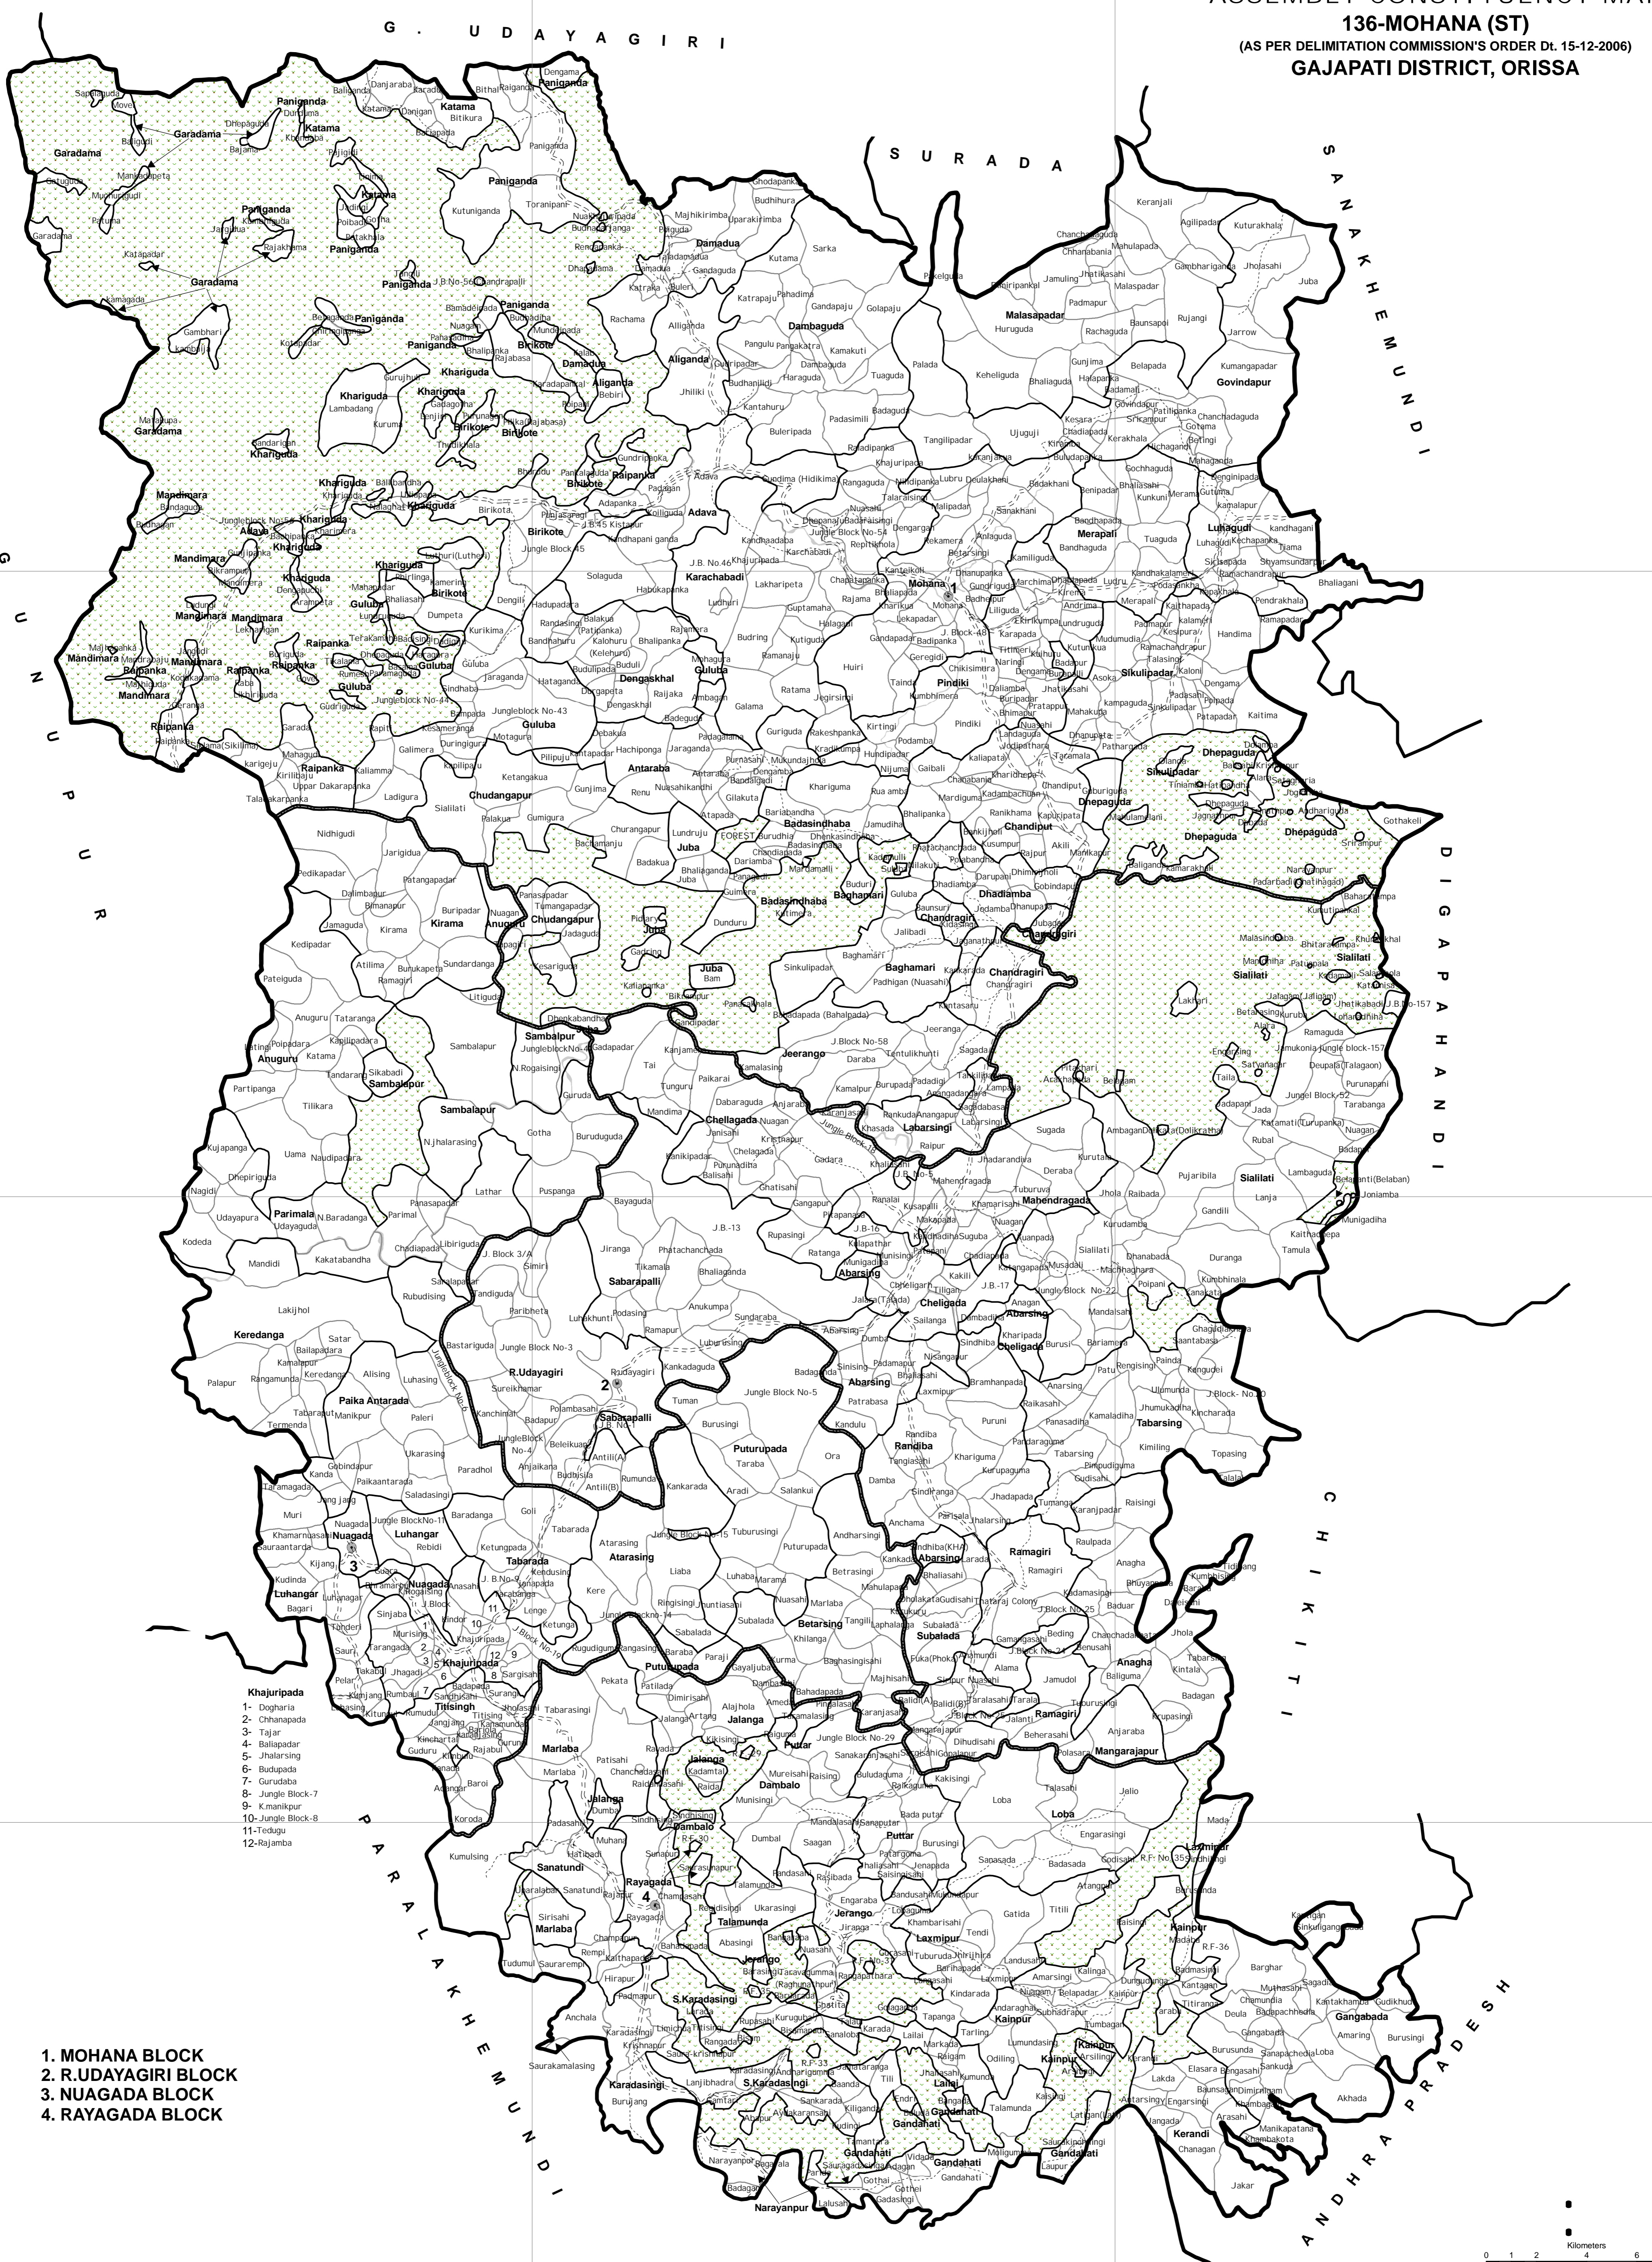

ASSEMBLY CONSTITUENCY MAP
136-MOHANA (ST)
 (AS PER DELIMITATION COMMISSION'S ORDER Dt. 15-12-2006)
GAJAPATI DISTRICT, ORISSA

- 1. MOHANA BLOCK
- 2. R.UDAYAGIRI BLOCK
- 3. NUAGADA BLOCK
- 4. RAYAGADA BLOCK

BLOCK H.Q.	ASSEMBLY BOUNDARY	NATIONAL HIGHWAY
MUNICIPALITY / NAC	BLOCK BOUNDARY	MAJOR ROADS
FOREST	G.P. BOUNDARY	OTHER ROADS
RIVER / RESERVOIR	VILLAGE BOUNDARY	RAILWAY

Sponsored by
CHIEF ELECTORAL OFFICER
 Orissa, Bhubaneswar