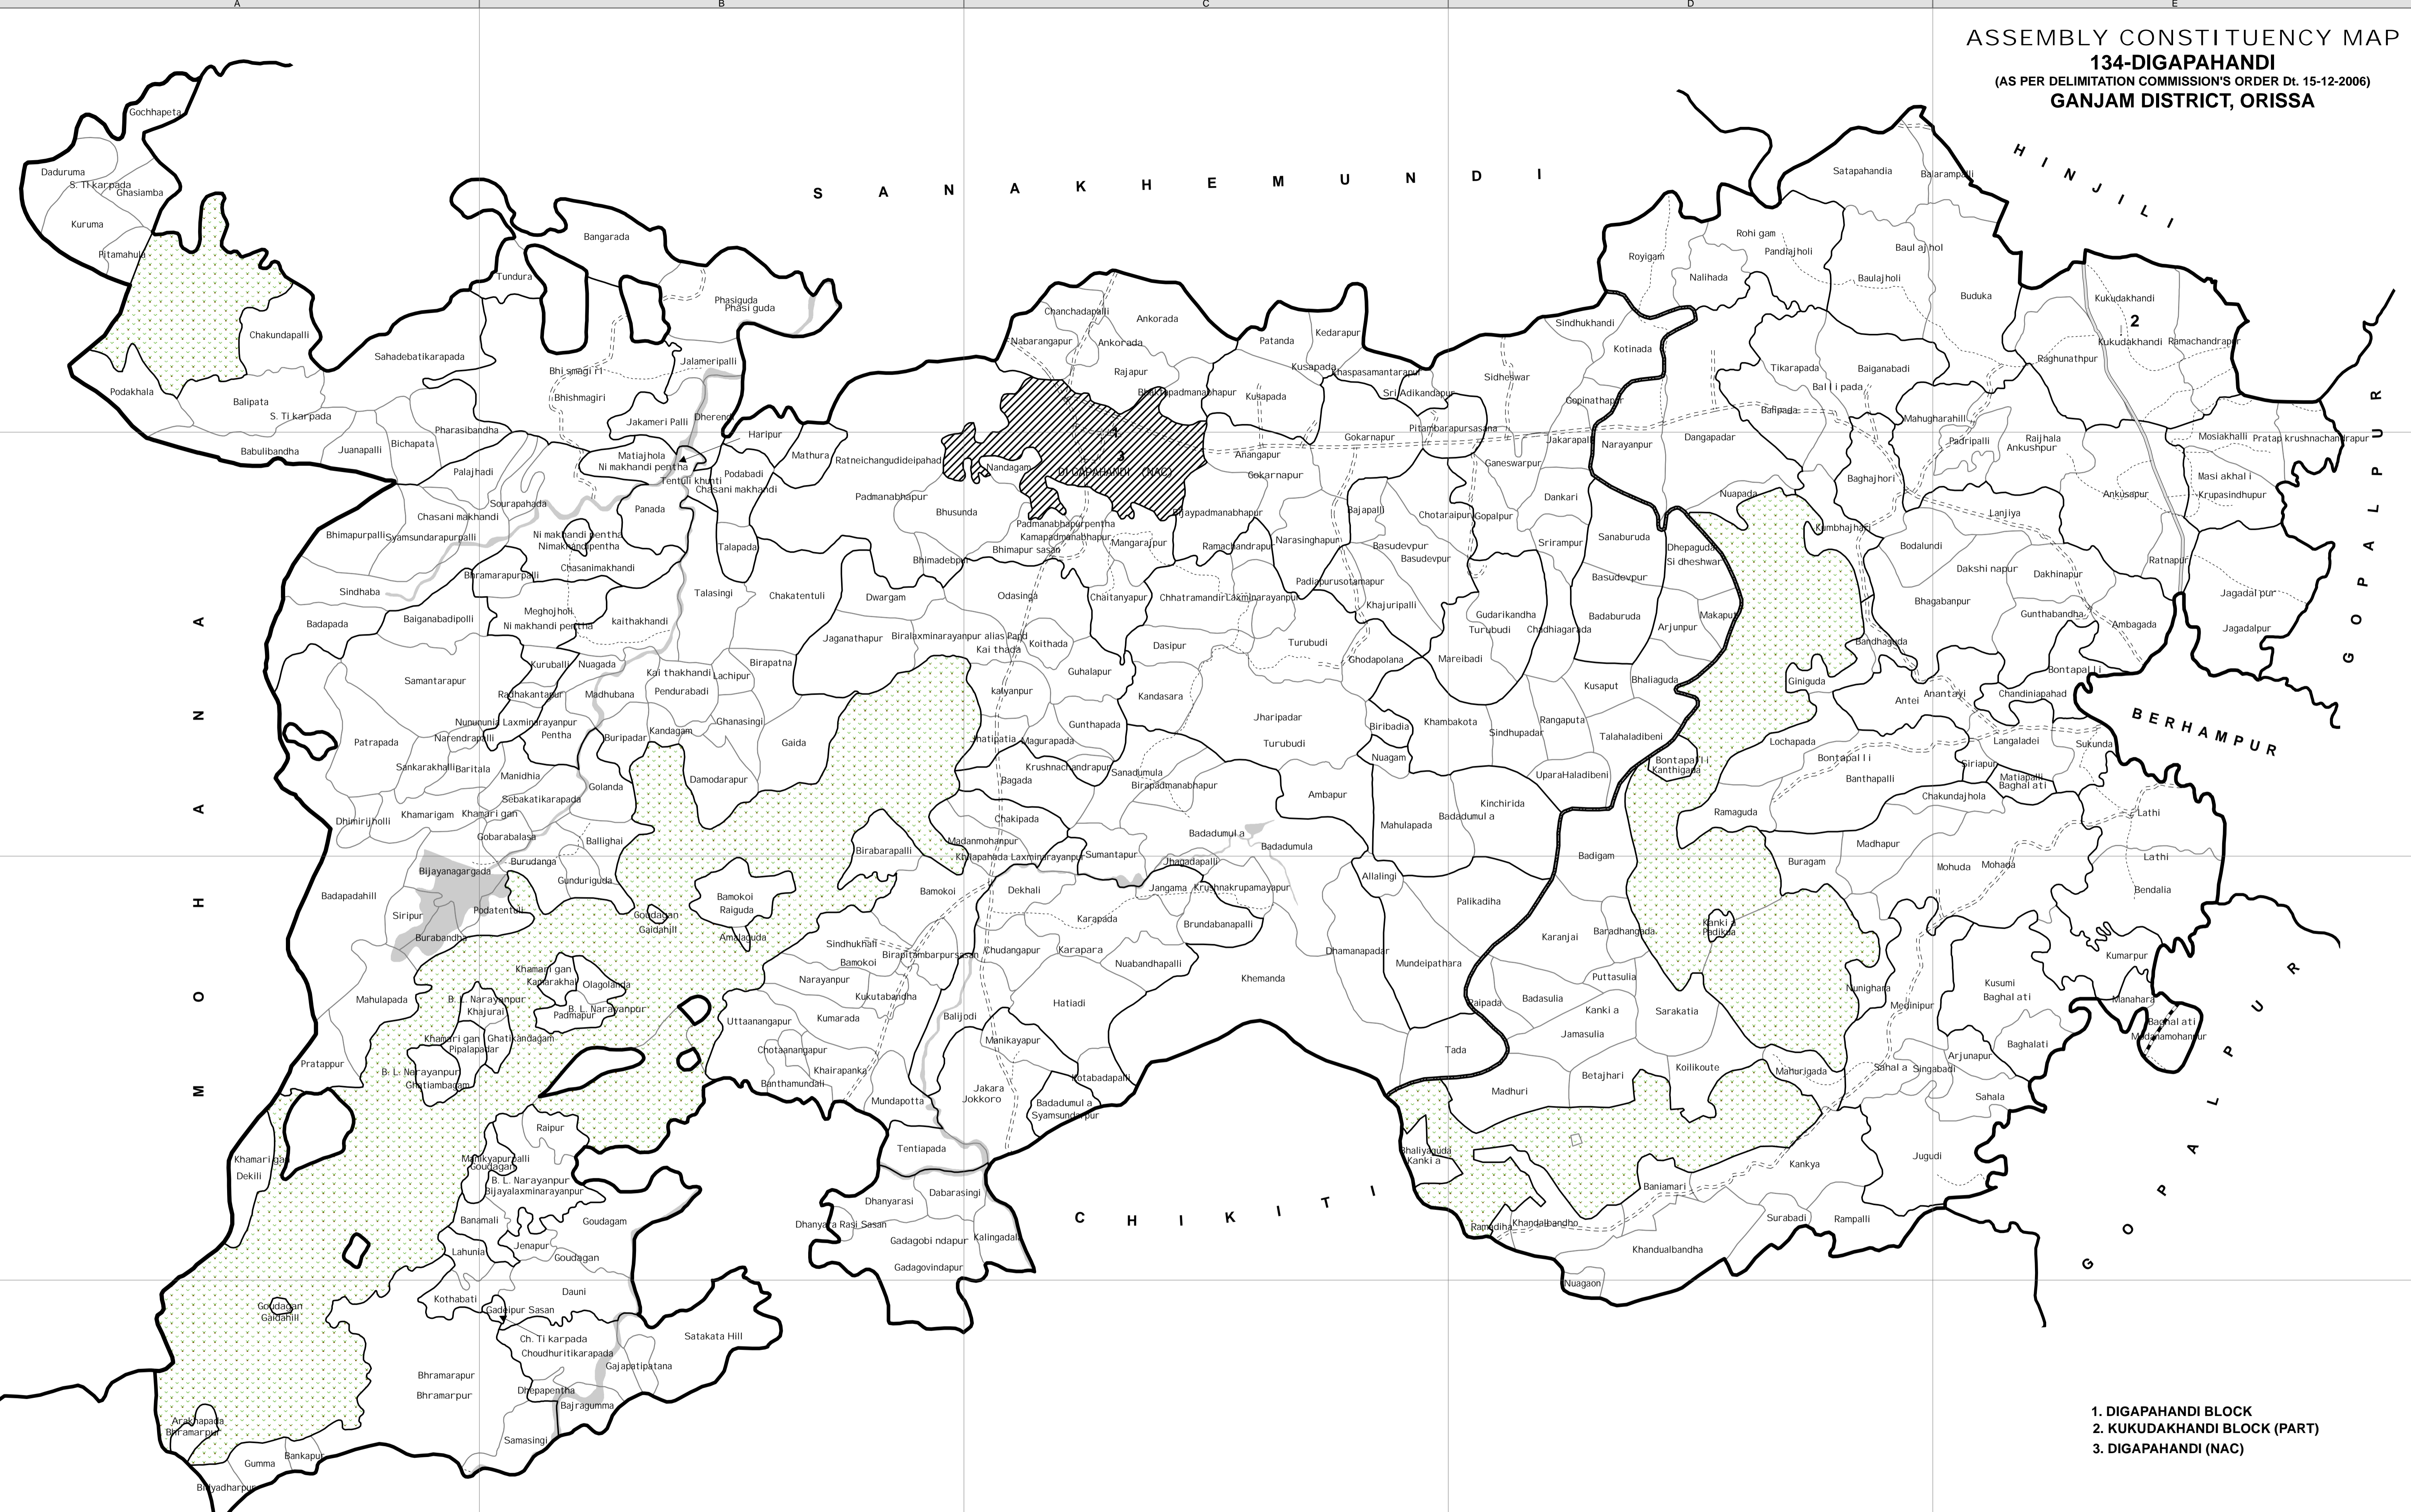

ASSEMBLY CONSTITUENCY MAP  
**134-DIGAPAHANDI**  
 (AS PER DELIMITATION COMMISSION'S ORDER Dt. 15-12-2006)  
**GANJAM DISTRICT, ORISSA**

- 1. DIGAPAHANDI BLOCK
- 2. KUKUDAKHANDI BLOCK (PART)
- 3. DIGAPAHANDI (NAC)

BLOCK H.Q.	ASSEMBLY BOUNDARY	NATIONAL HIGHWAY
MUNICIPALITY / NAC	BLOCK BOUNDARY	MAJOR ROADS
FOREST	G.P. BOUNDARY	OTHER ROADS
RIVER / RESERVOIR	VILLAGE BOUNDARY	RAILWAY

Sponsored by  
**CHIEF ELECTORAL OFFICER**  
 Orissa, Bhubaneswar

**Orissa Remote Sensing Application Centre**  
 Dept. of Science and Technology  
 Govt. of Orissa, Bhubaneswar