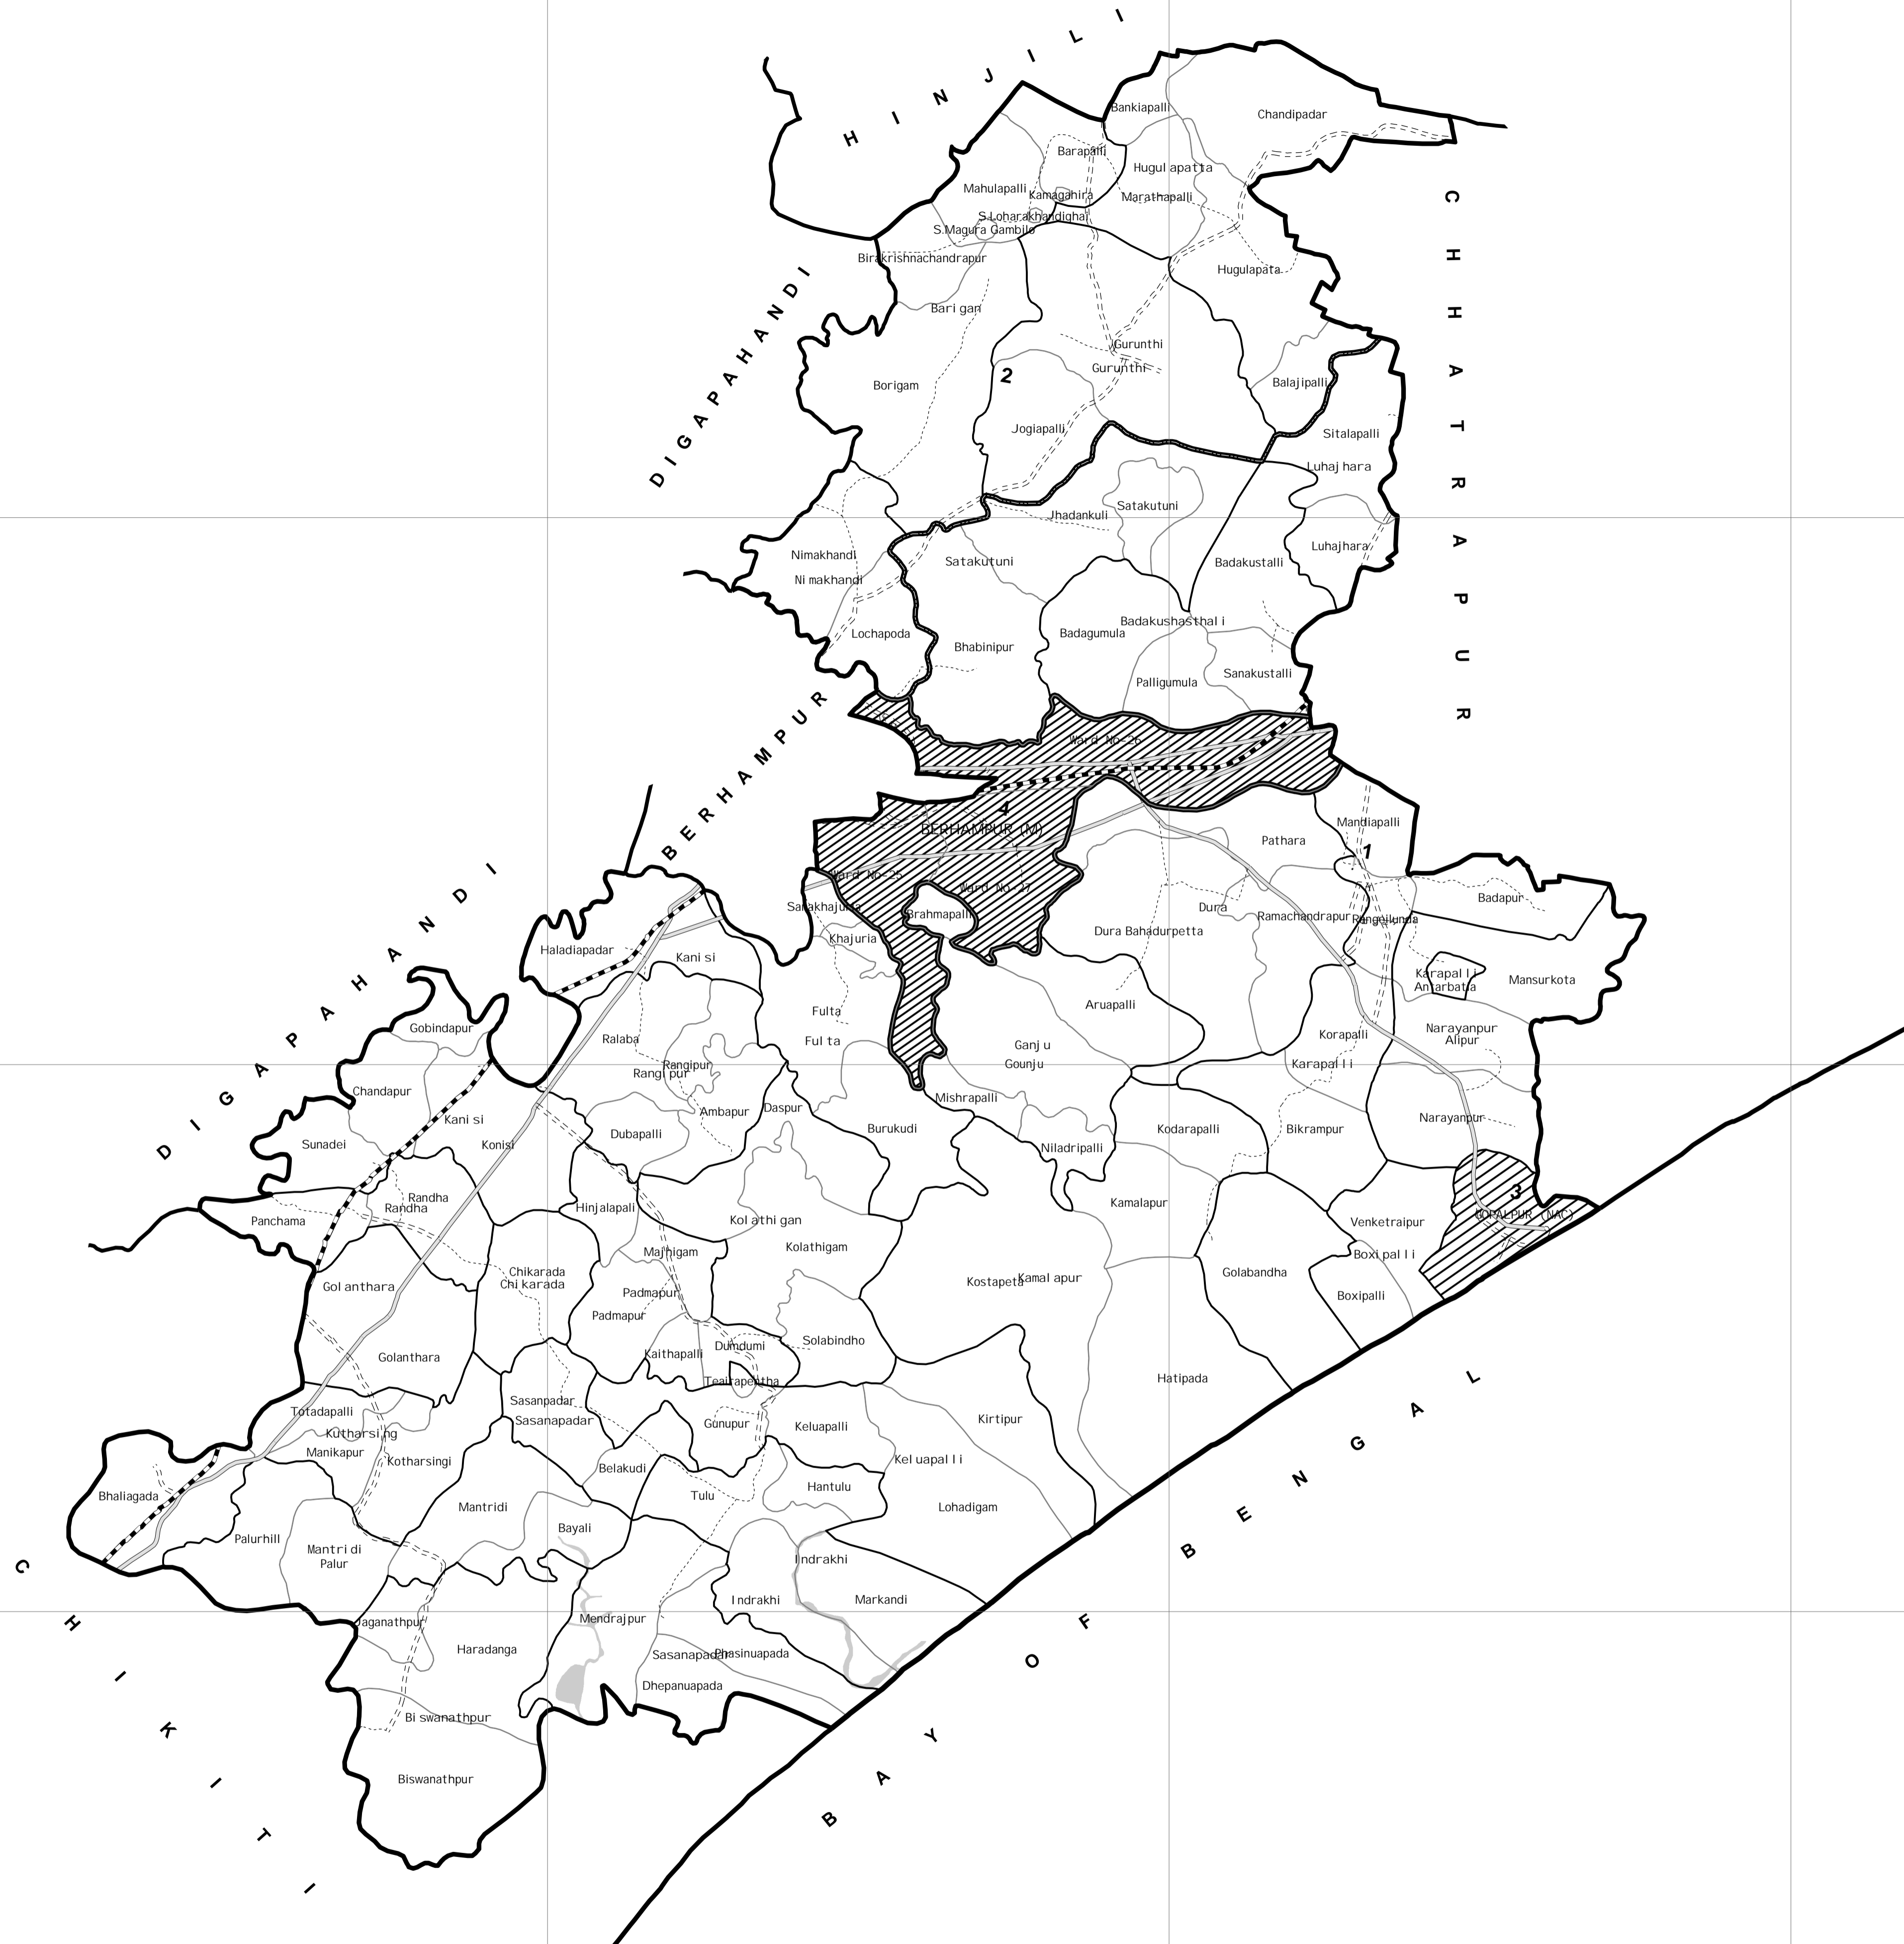

ASSEMBLY CONSTITUENCY MAP
132-GOPALPUR
 (AS PER DELIMITATION COMMISSION'S ORDER Dt. 15-12-2006)
GANJAM DISTRICT, ORISSA

1. RANGAILUNDA BLOCK
2. KUKUDAKHANDI BLOCK(PART)
3. GOPALPUR (NAC)
4. BERHAMPUR (M)- WARD-25 TO 27

BLOCK H.Q.	ASSEMBLY BOUNDARY	NATIONAL HIGHWAY
MUNICIPALITY / NAC	BLOCK BOUNDARY	MAJOR ROADS
FOREST	G.P. BOUNDARY	OTHER ROADS
RIVER / RESERVOIR	VILLAGE BOUNDARY	RAILWAY

Sponsored by
CHIEF ELECTORAL OFFICER
 Orissa, Bhubaneswar

Orissa Remote Sensing Application Centre
 Dept. of Science and Technology
 Govt. of Orissa, Bhubaneswar