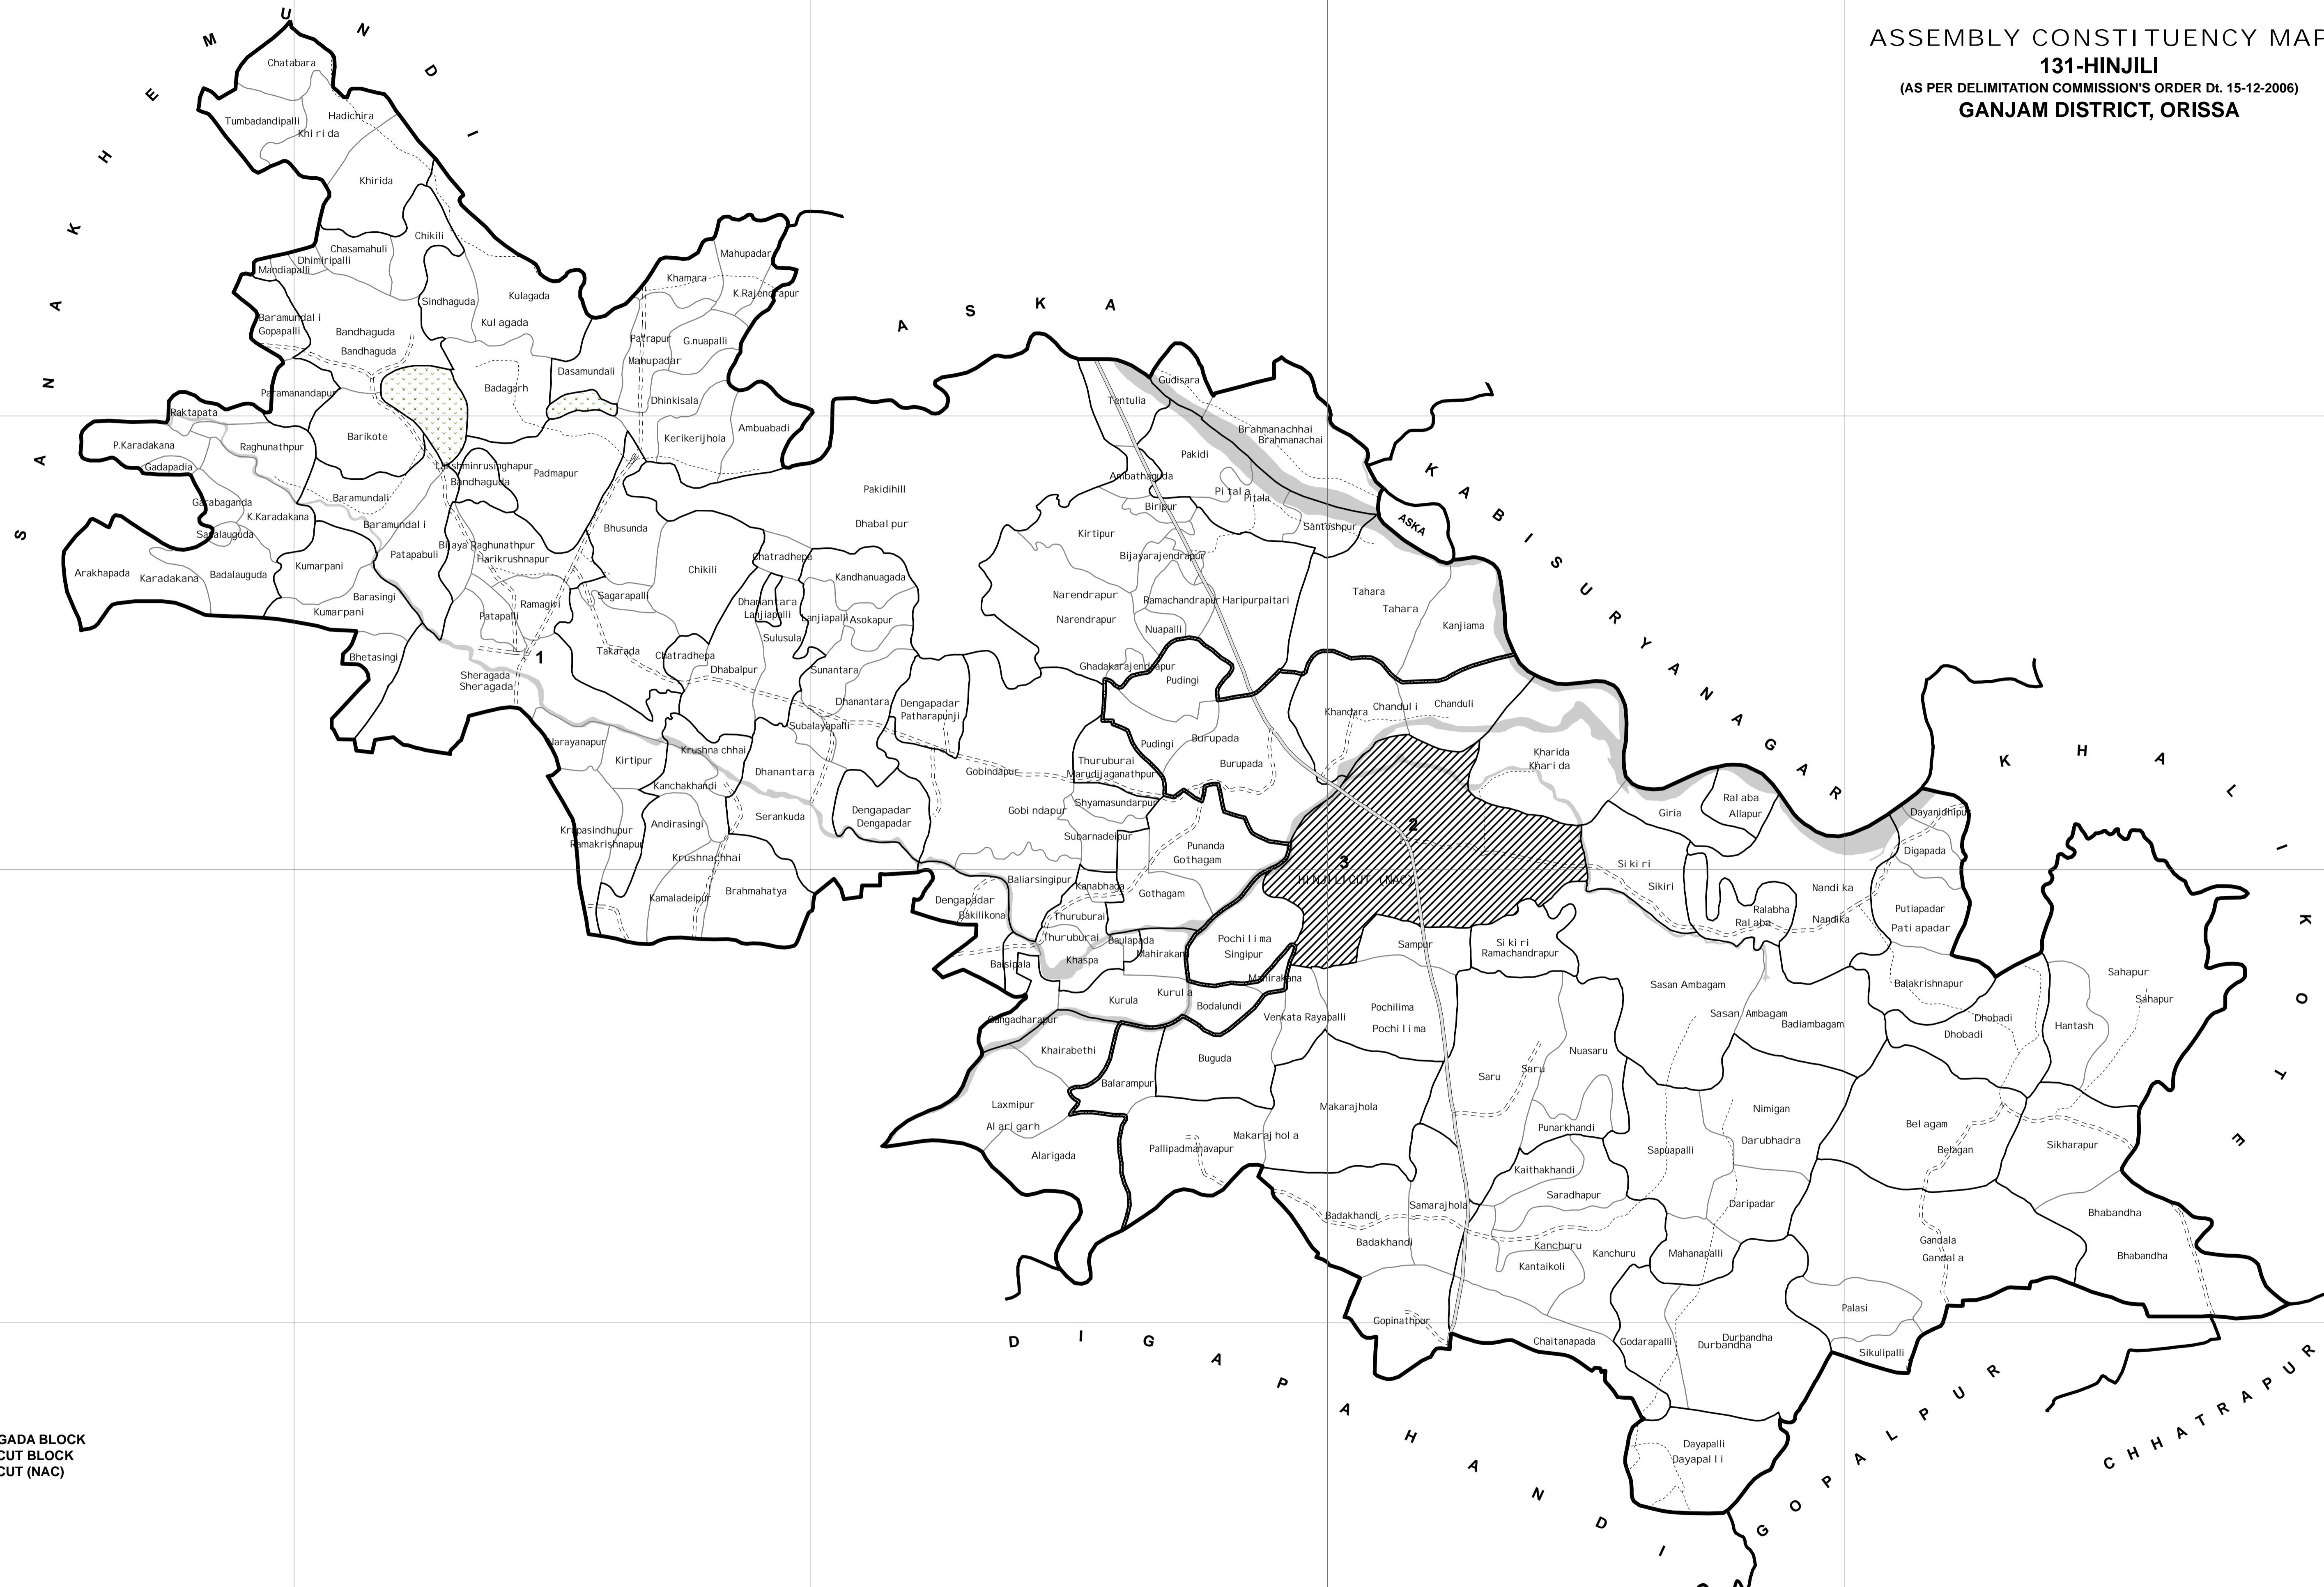

ASSEMBLY CONSTITUENCY MAP

131-HINJILI

(AS PER DELIMITATION COMMISSION'S ORDER Dt. 15-12-2006)

GANJAM DISTRICT, ORISSA

1. SHERAGADA BLOCK
2. HINJILICUT BLOCK
3. HINJILICUT (NAC)

 BLOCK H.Q.	 ASSEMBLY BOUNDARY	 NATIONAL HIGHWAY
 MUNICIPALITY / NAC	 BLOCK BOUNDARY	 MAJOR ROADS
 FOREST	 G.P. BOUNDARY	 OTHER ROADS
 RIVER / RESERVOIR	 VILLAGE BOUNDARY	 RAILWAY