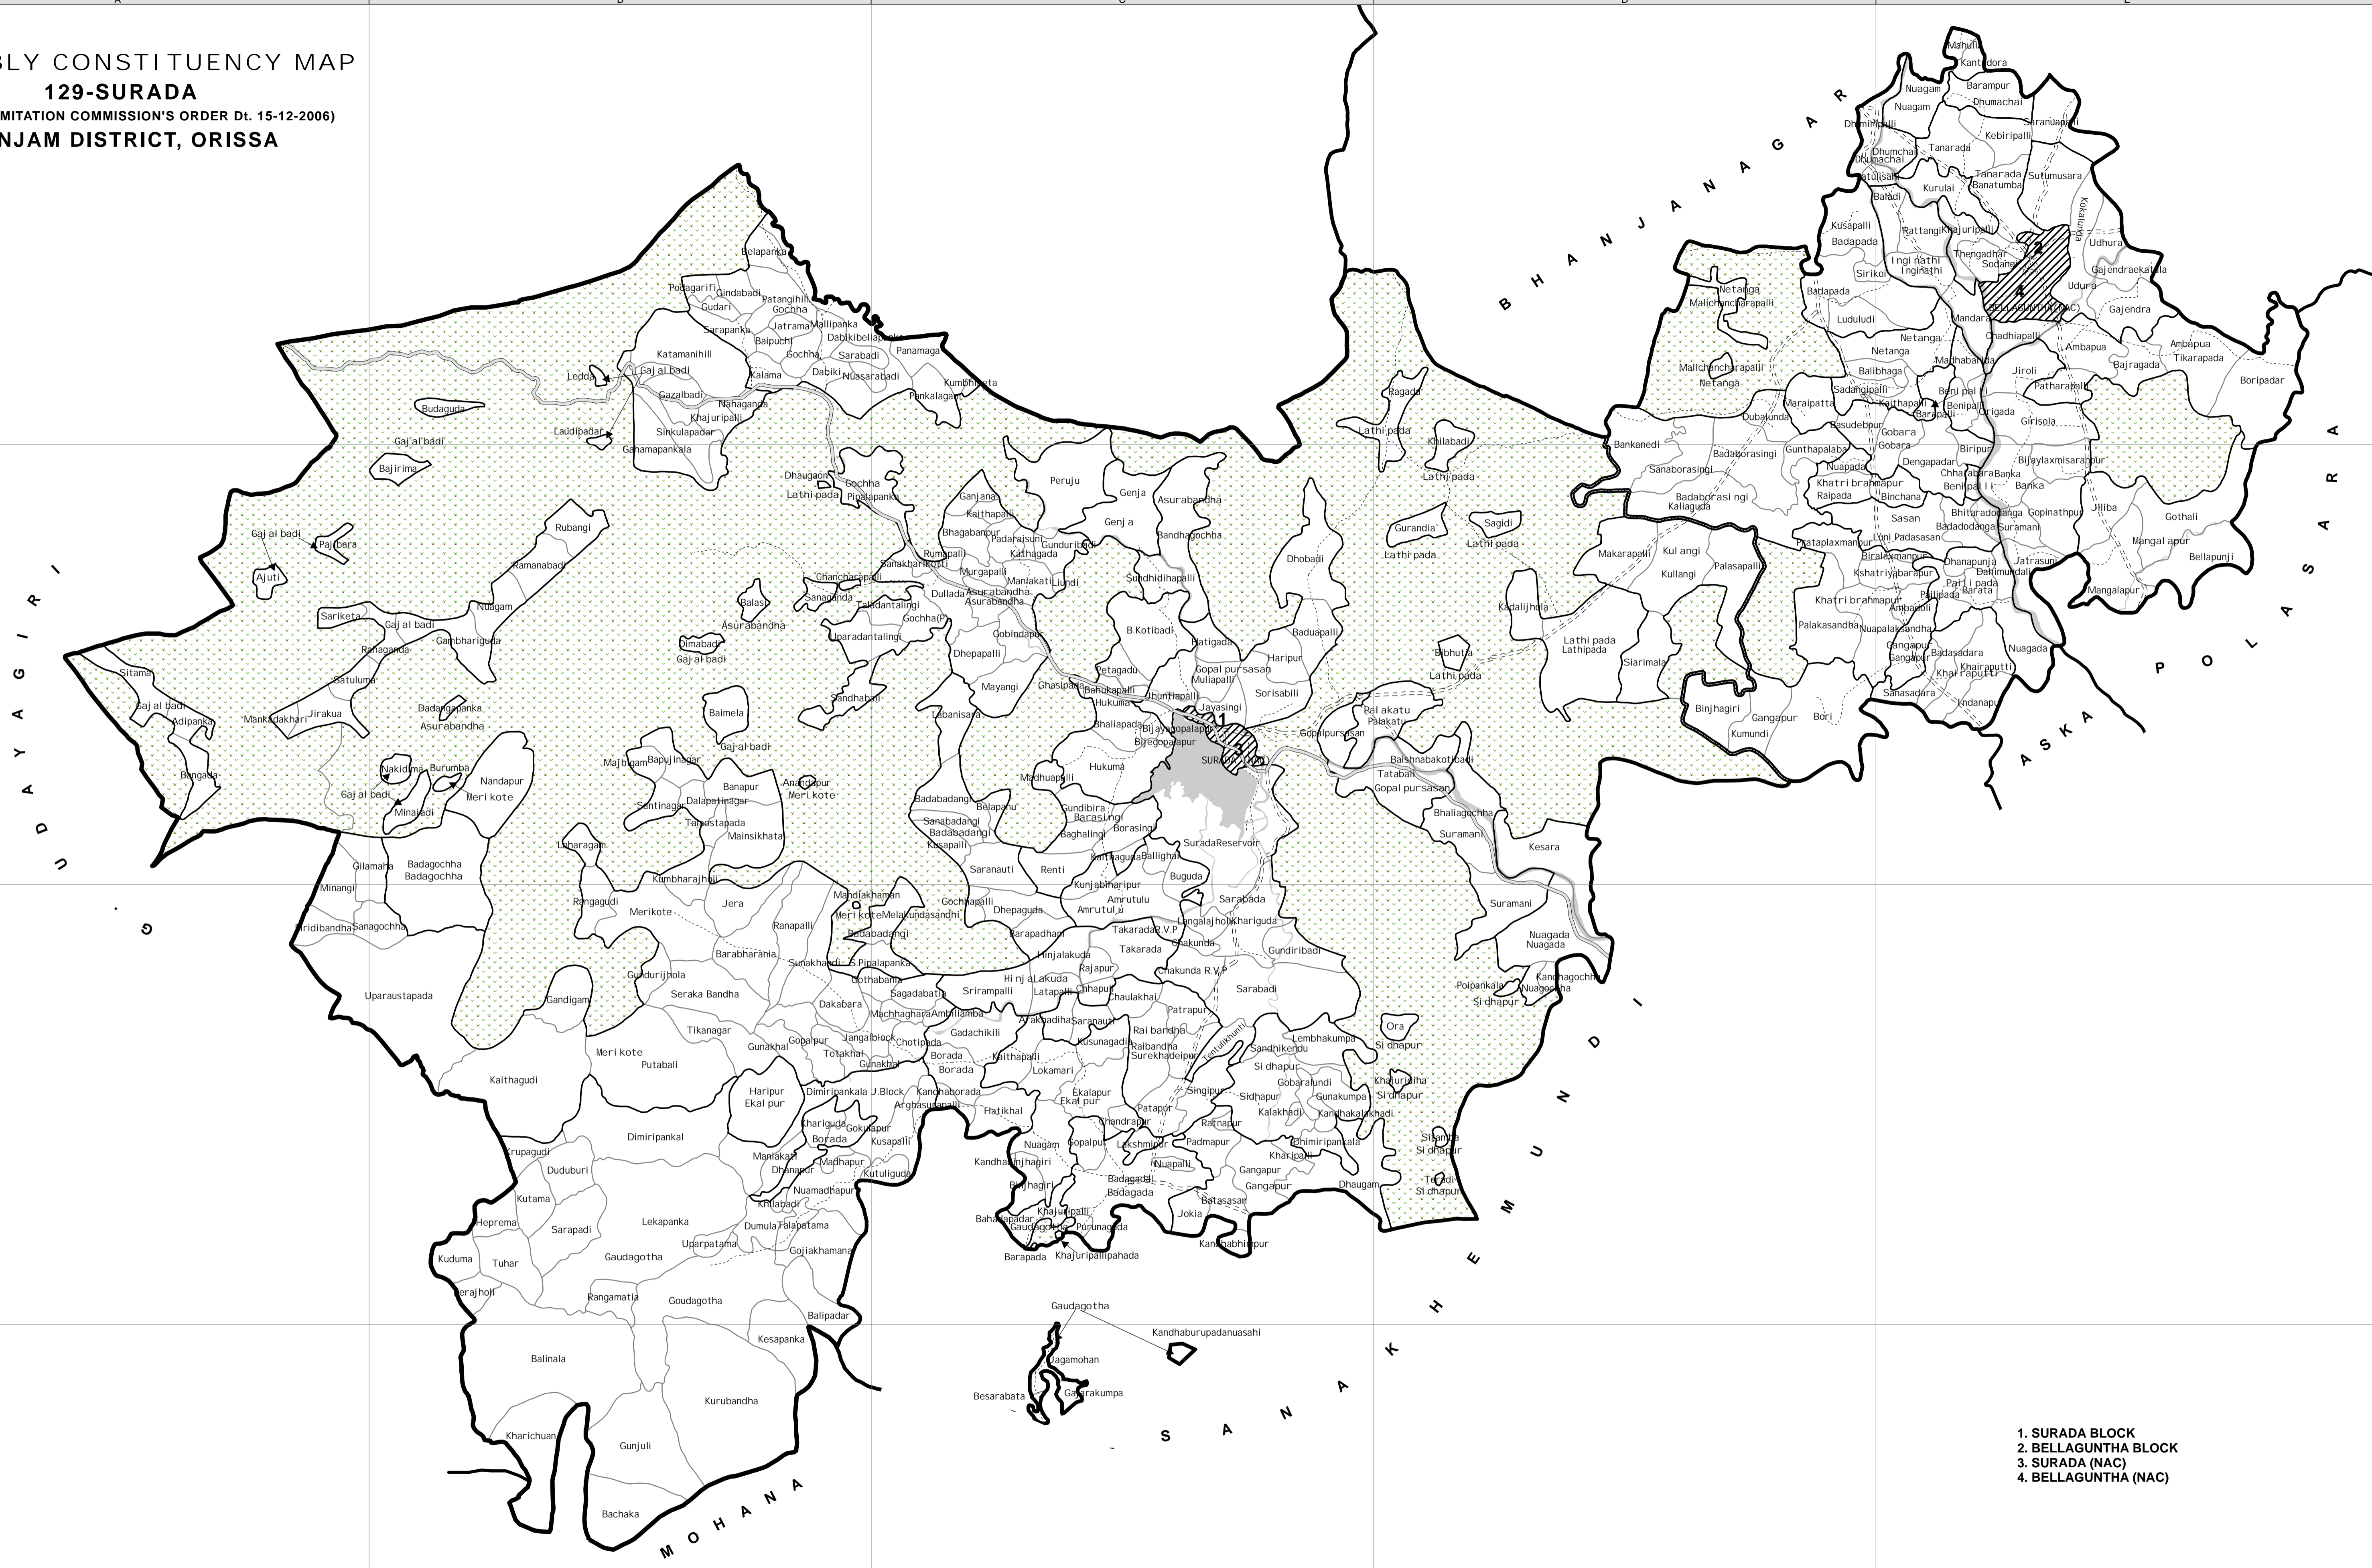

ASSEMBLY CONSTITUENCY MAP  
**129-SURADA**  
 (AS PER DELIMITATION COMMISSION'S ORDER Dt. 15-12-2006)  
**GANJAM DISTRICT, ORISSA**

1. SURADA BLOCK
2. BELLAGUNTHA BLOCK
3. SURADA (NAC)
4. BELLAGUNTHA (NAC)

BLOCK H.Q.	ASSEMBLY BOUNDARY	NATIONAL HIGHWAY
MUNICIPALITY / NAC	BLOCK BOUNDARY	MAJOR ROADS
FOREST	G.P. BOUNDARY	OTHER ROADS
RIVER / RESERVOIR	VILLAGE BOUNDARY	RAILWAY

Sponsored by  
**CHIEF ELECTORAL OFFICER**  
 Orissa, Bhubaneswar

**Orissa Remote Sensing Application Centre**  
 Dept. of Science and Technology  
 Govt. of Orissa, Bhubaneswar