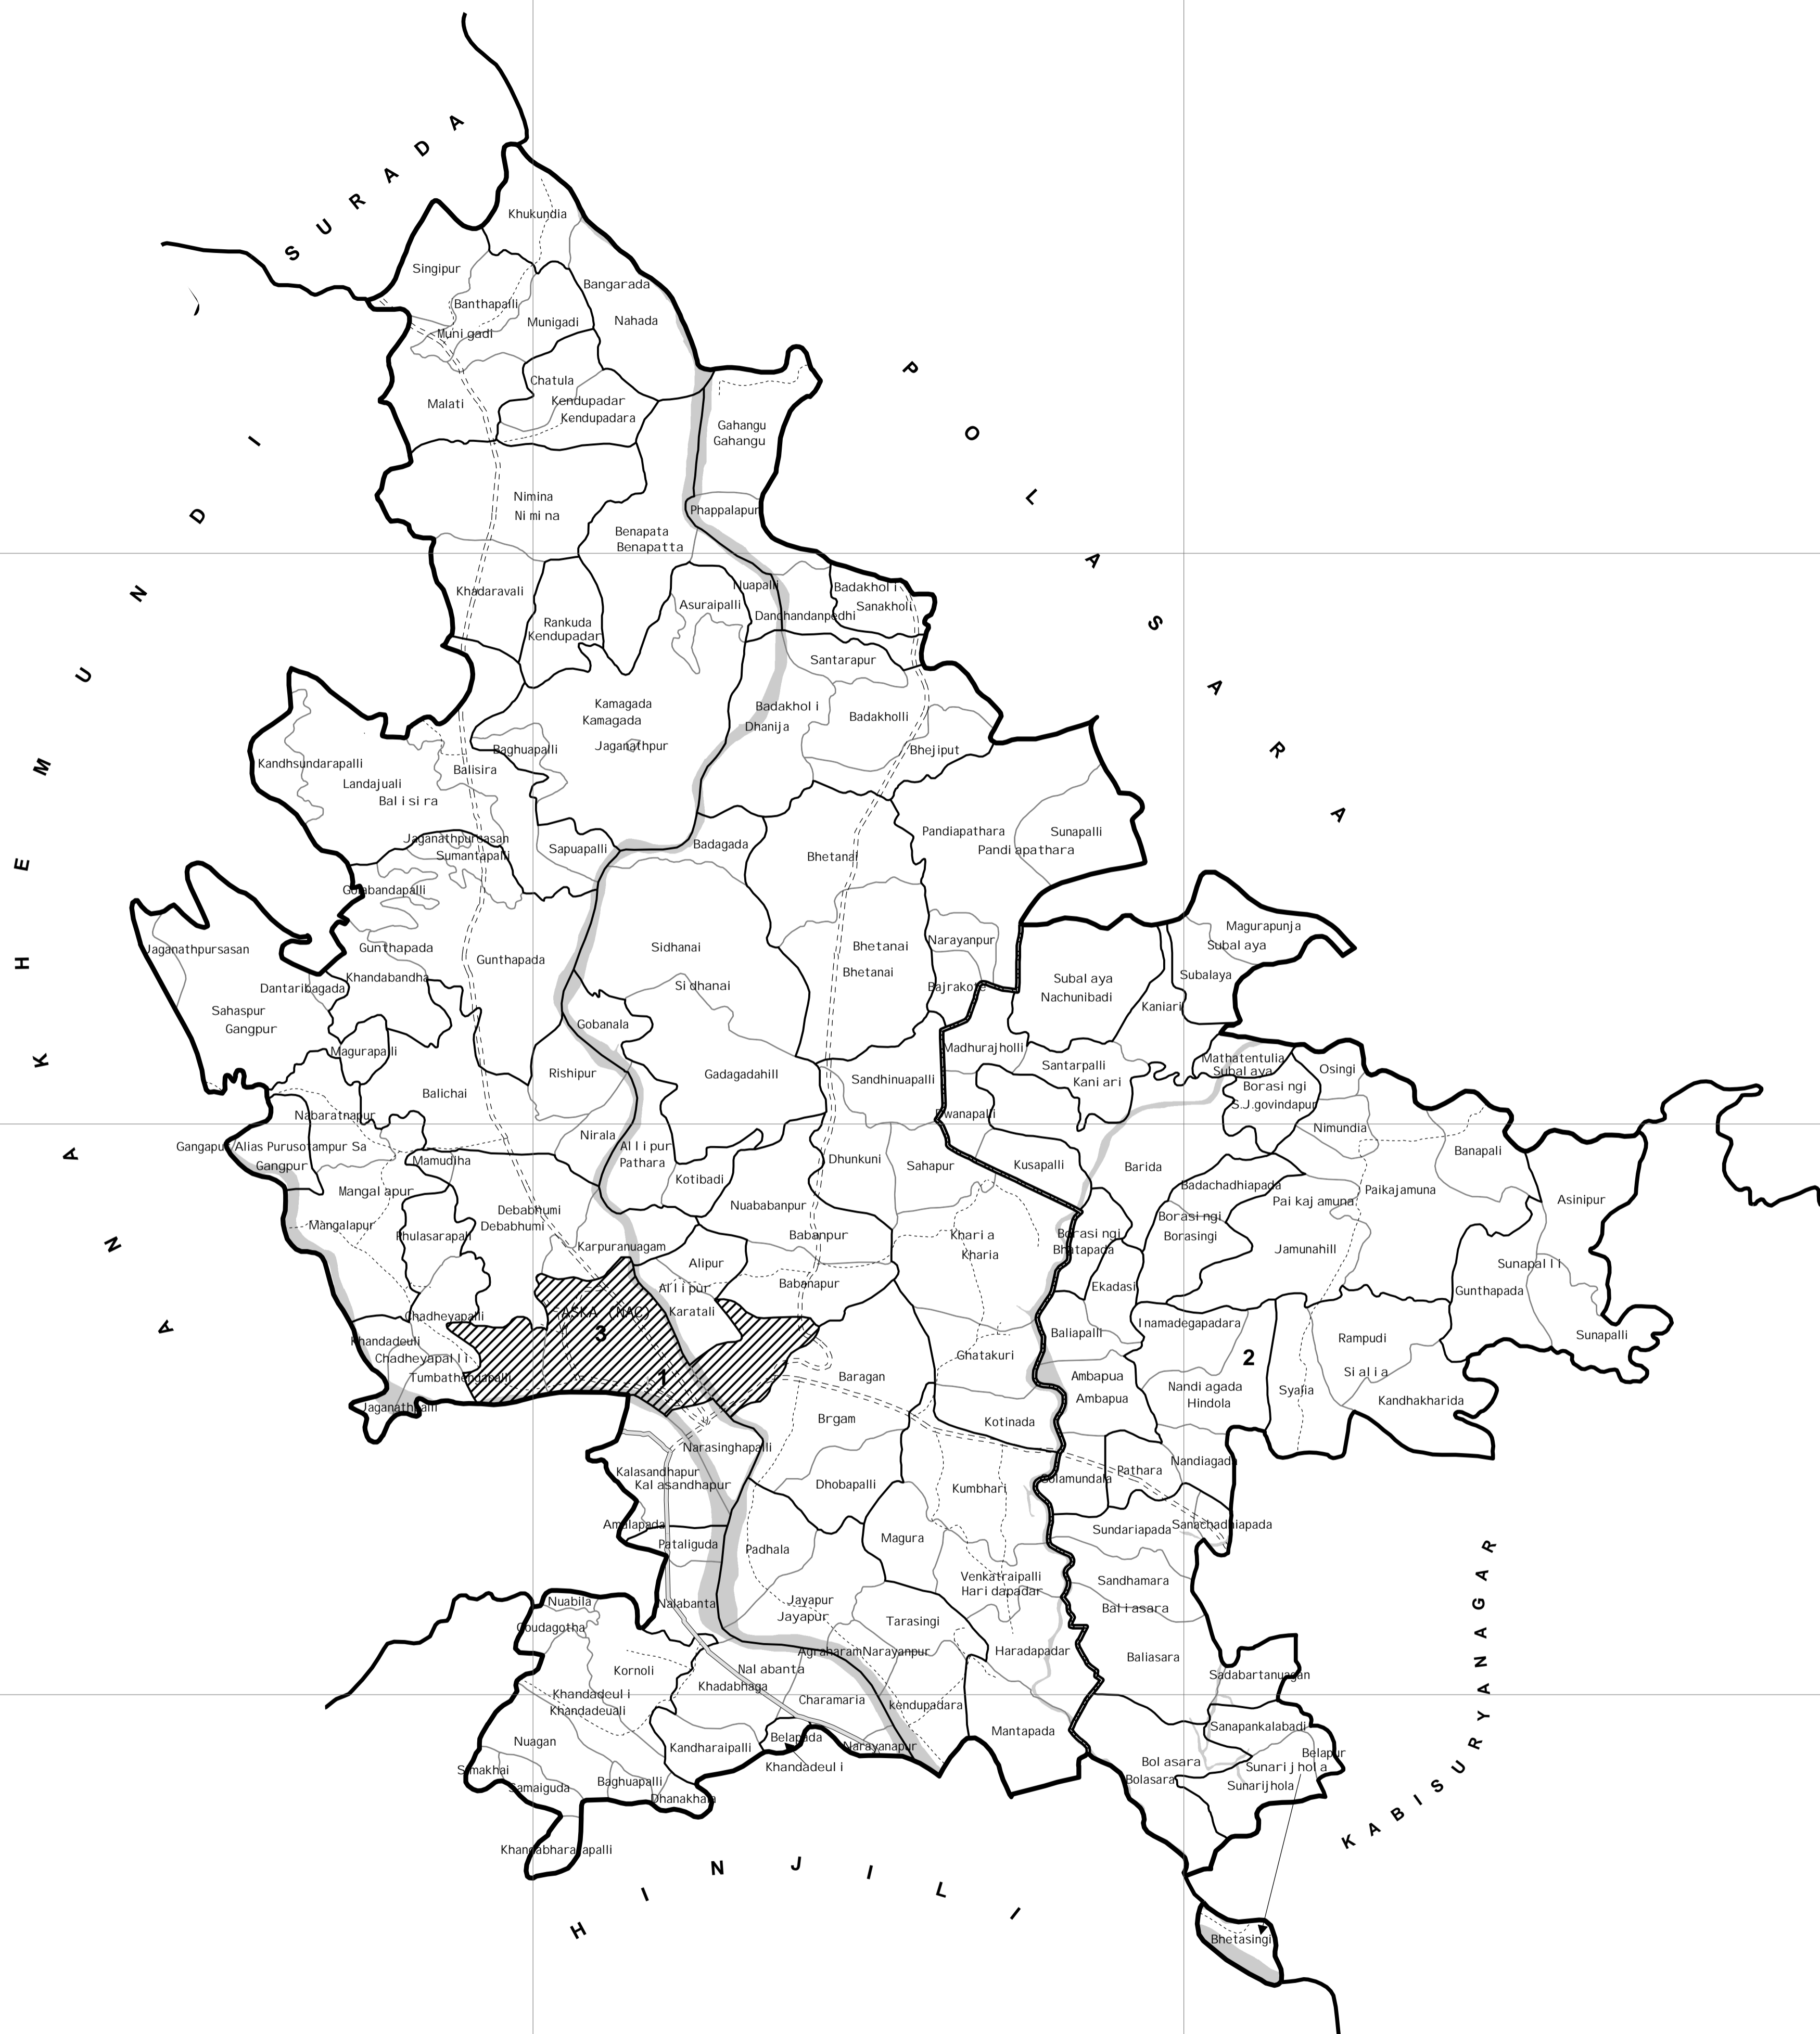

ASSEMBLY CONSTITUENCY MAP
128-ASKA
 (AS PER DELIMITATION COMMISSION'S ORDER Dt. 15-12-2006)
GANJAM DISTRICT, ORISSA

1- ASKA BLOCK
 2- KABISURANAGAR BLOCK (PART)
 3- ASKA (NAC)

- BLOCK H.Q.
- ASSEMBLY BOUNDARY
- NATIONAL HIGHWAY
- MUNICIPALITY / NAC
- BLOCK BOUNDARY
- MAJOR ROADS
- FOREST
- G.P. BOUNDARY
- OTHER ROADS
- RIVER / RESERVOIR
- VILLAGE BOUNDARY
- RAILWAY