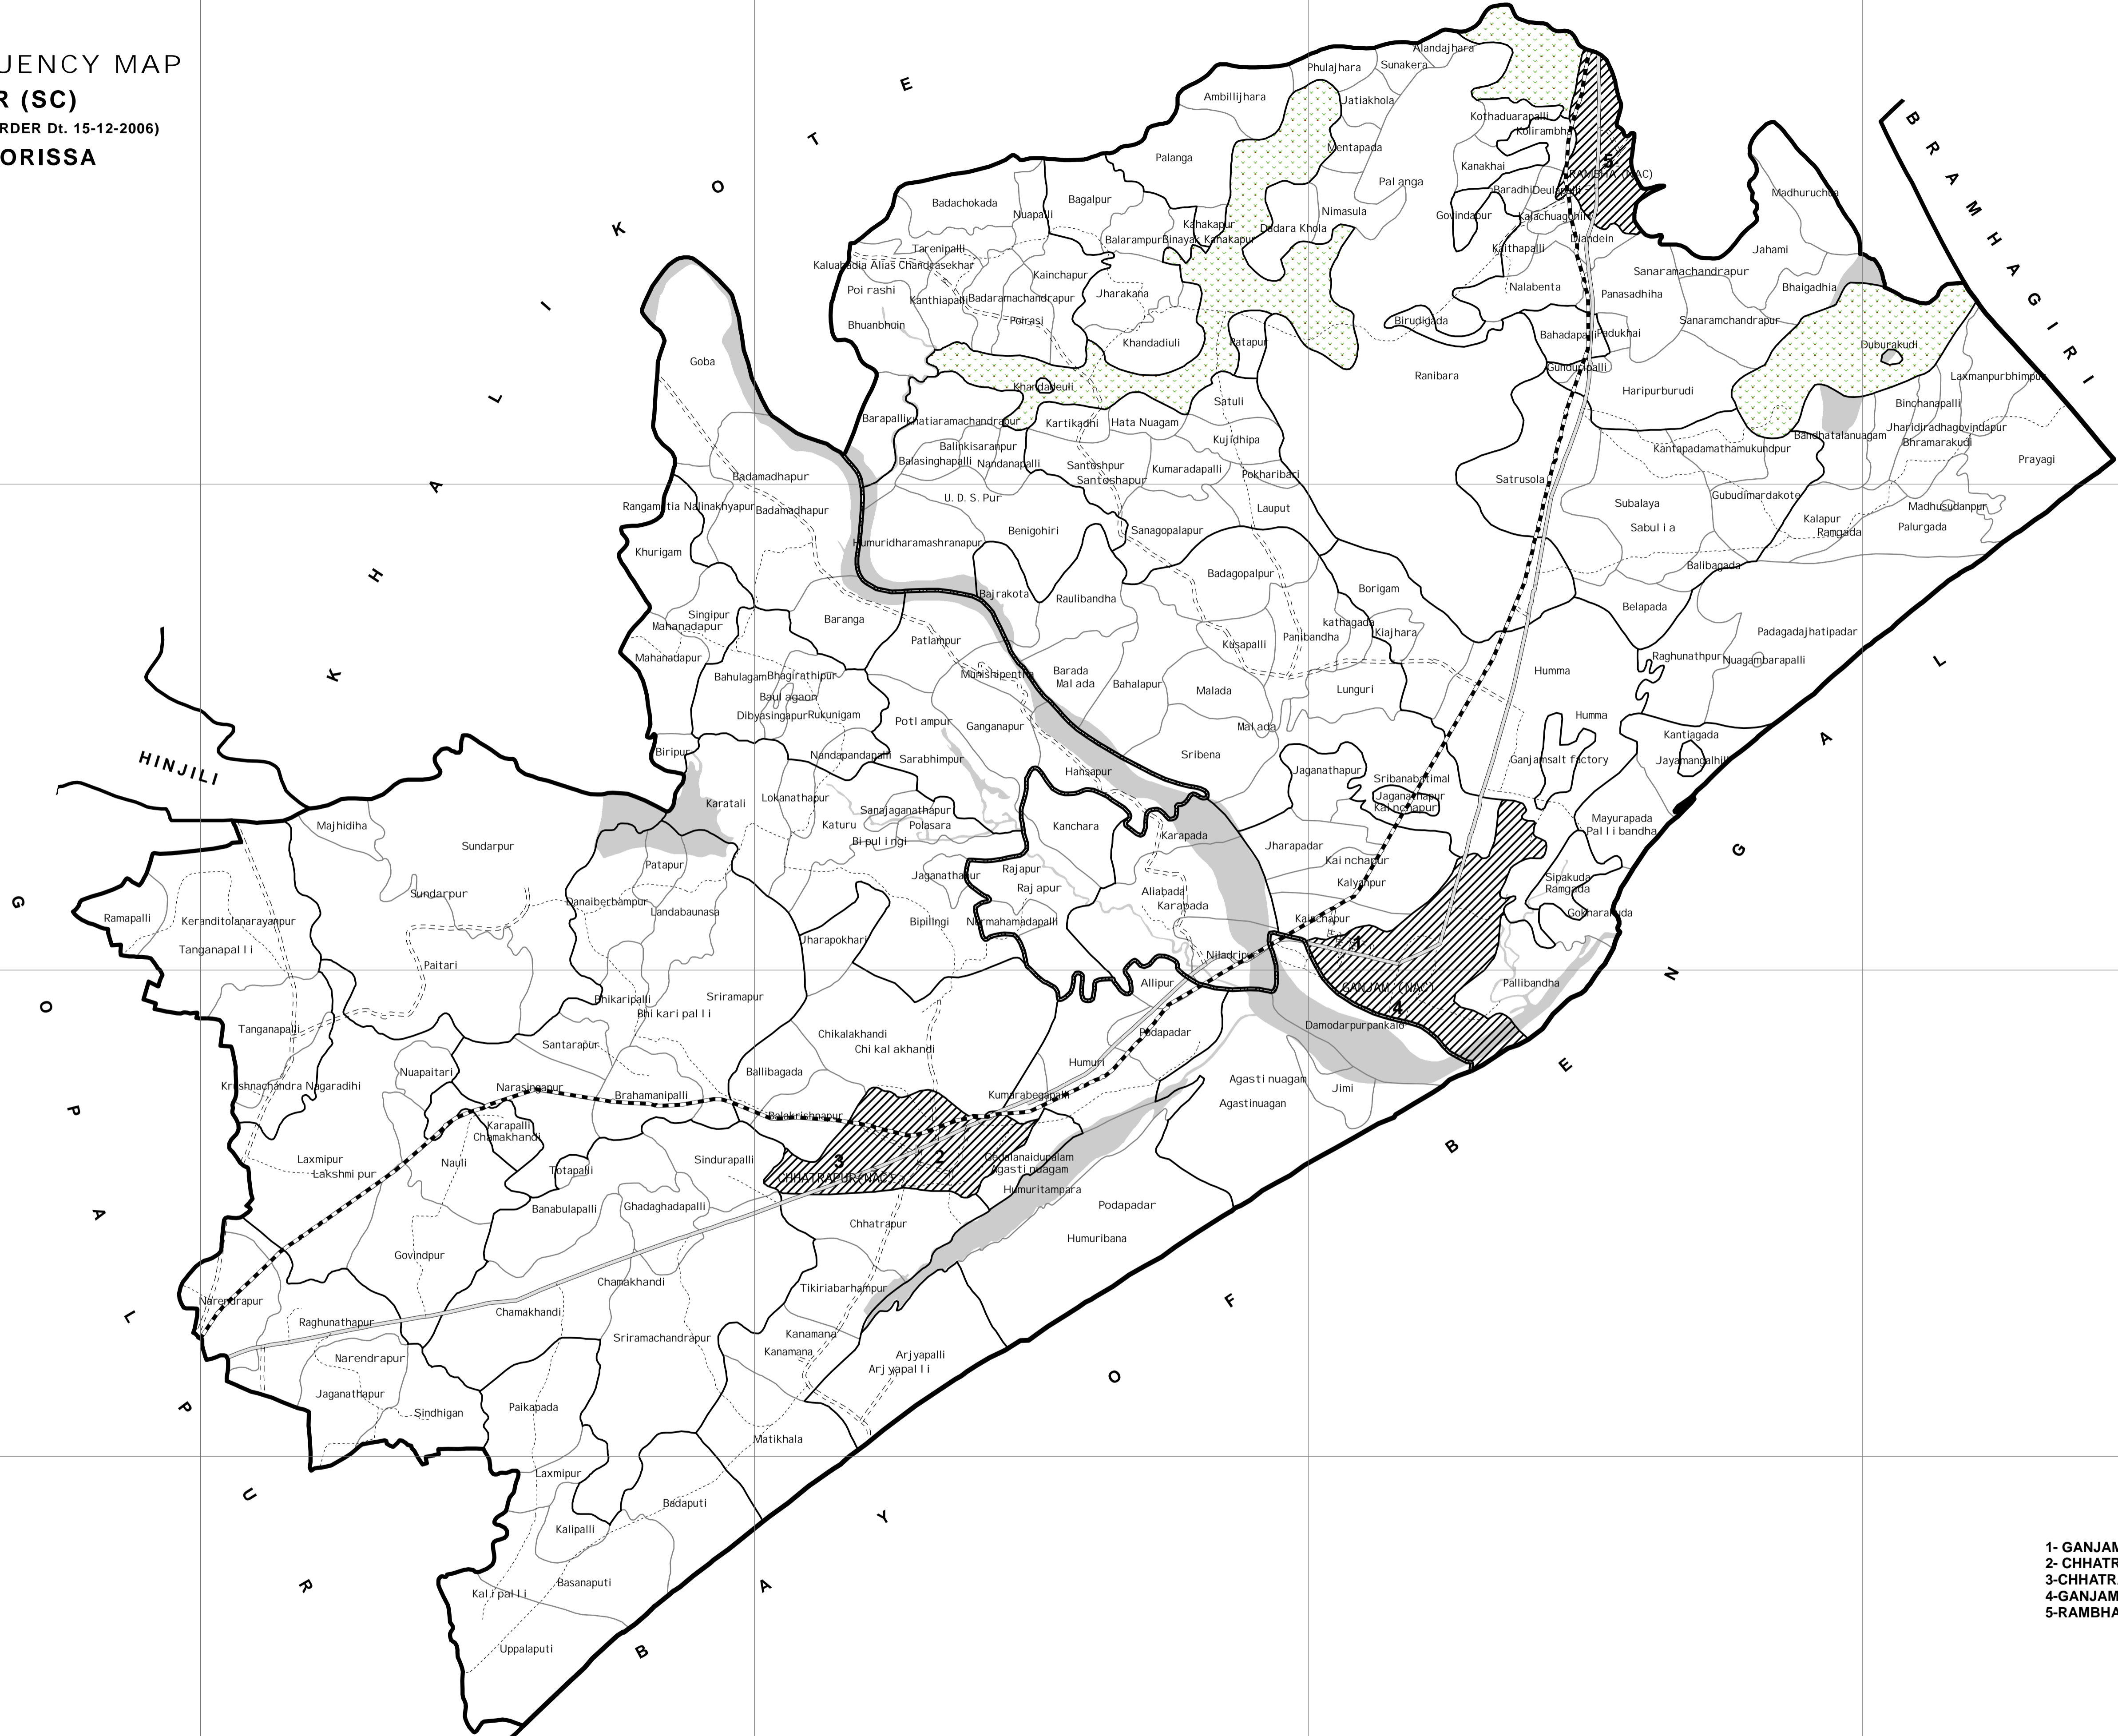

ASSEMBLY CONSTITUENCY MAP
127-CHHATRAPUR (SC)
 (AS PER DELIMITATION COMMISSION'S ORDER Dt. 15-12-2006)
GANJAM DISTRICT, ORISSA

- 1- GANJAM BLOCK
- 2- CHHATRAPUR BLOCK
- 3-CHHATRAPUR (NAC)
- 4-GANJAM (NAC)
- 5-RAMBHA (NAC)

BLOCK H.Q.	ASSEMBLY BOUNDARY	NATIONAL HIGHWAY
MUNICIPALITY / NAC	BLOCK BOUNDARY	MAJOR ROADS
FOREST	G.P. BOUNDARY	OTHER ROADS
RIVER / RESERVOIR	VILLAGE BOUNDARY	RAILWAY

Sponsored by
CHIEF ELECTORAL OFFICER
 Orissa, Bhubaneswar