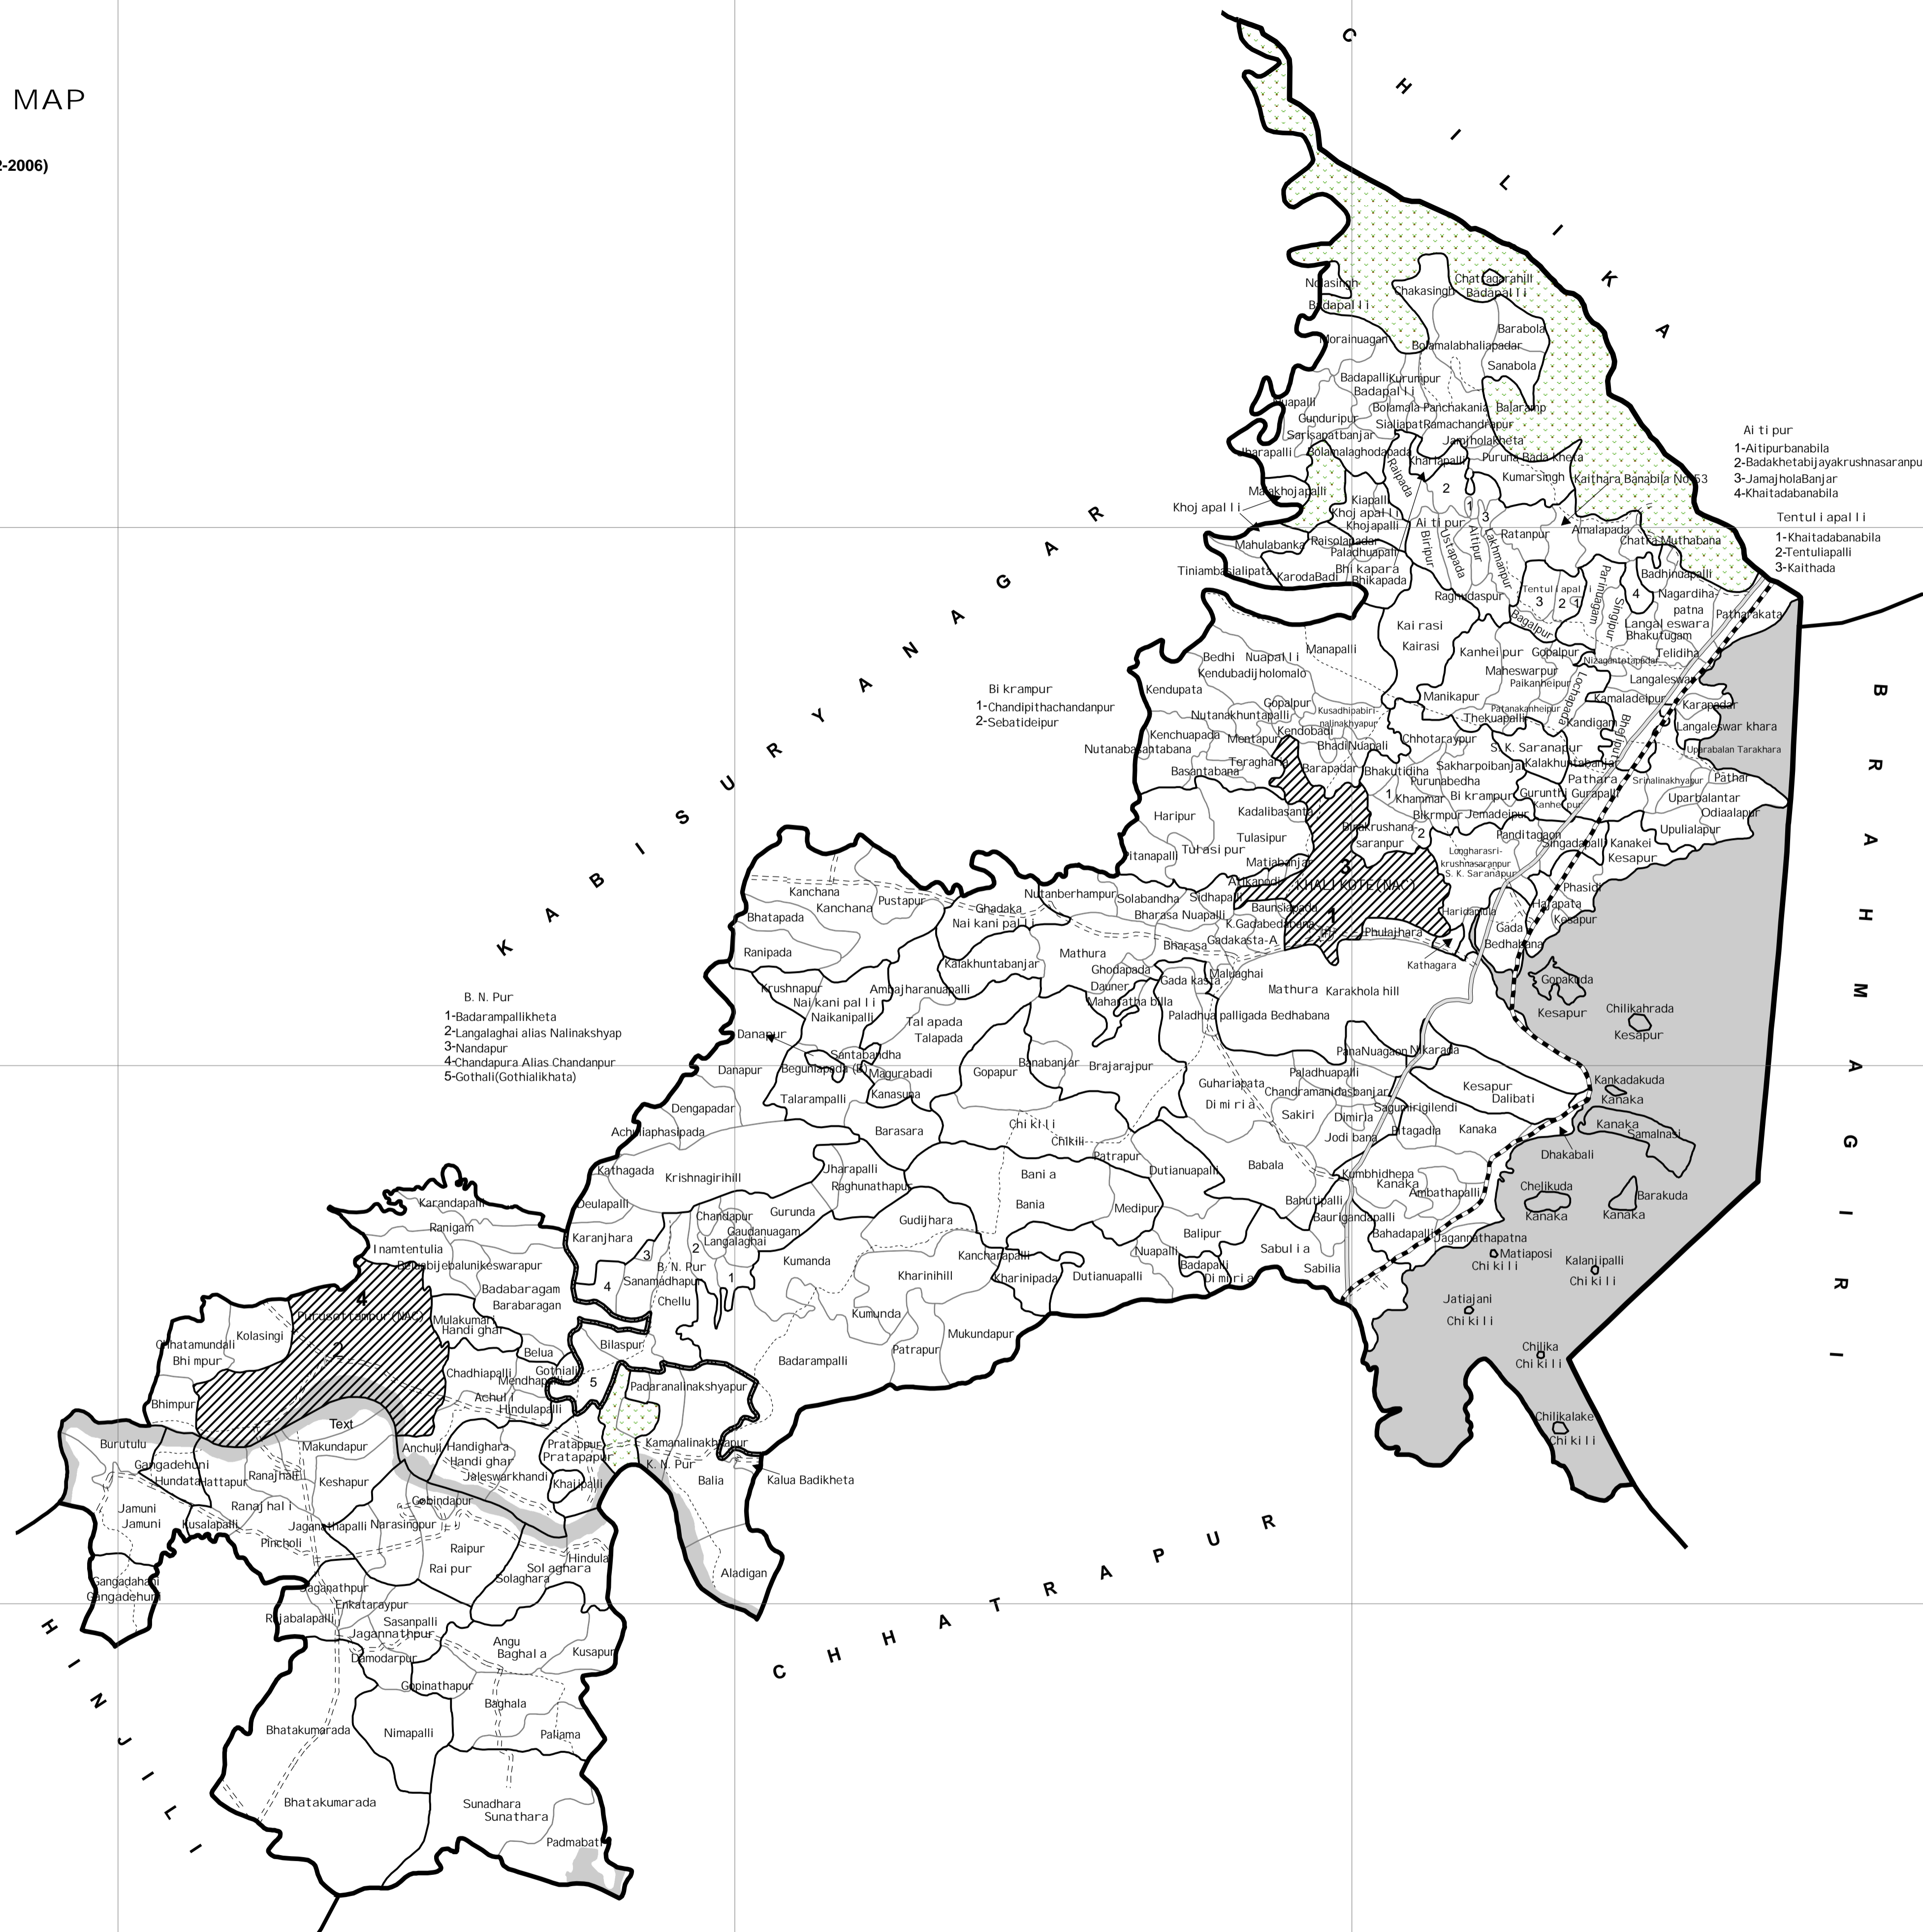

ASSEMBLY CONSTITUENCY MAP
126-KHALIKOTE (SC)
 (AS PER DELIMITATION COMMISSION'S ORDER Dt. 15-12-2006)
GANJAM DISTRICT, ORISSA

1-KHALIKOTE BLOCK
 2-PURUSOTTAMPUR BLOCK(PART)
 3-KHALIKOTE (NAC)
 4-PURUSOTTAMPUR (NAC)

- BLOCK H.Q.
- MUNICIPALITY / NAC
- FOREST
- RIVER / RESERVOIR

- ASSEMBLY BOUNDARY
- BLOCK BOUNDARY
- G.P. BOUNDARY
- VILLAGE BOUNDARY

- NATIONAL HIGHWAY
- MAJOR ROADS
- OTHER ROADS
- RAILWAY

Sponsored by
CHIEF ELECTORAL OFFICER
 Orissa, Bhubaneswar

Orissa Remote Sensing Application Centre
 Dept. of Science and Technology
 Govt. of Orissa, Bhubaneswar