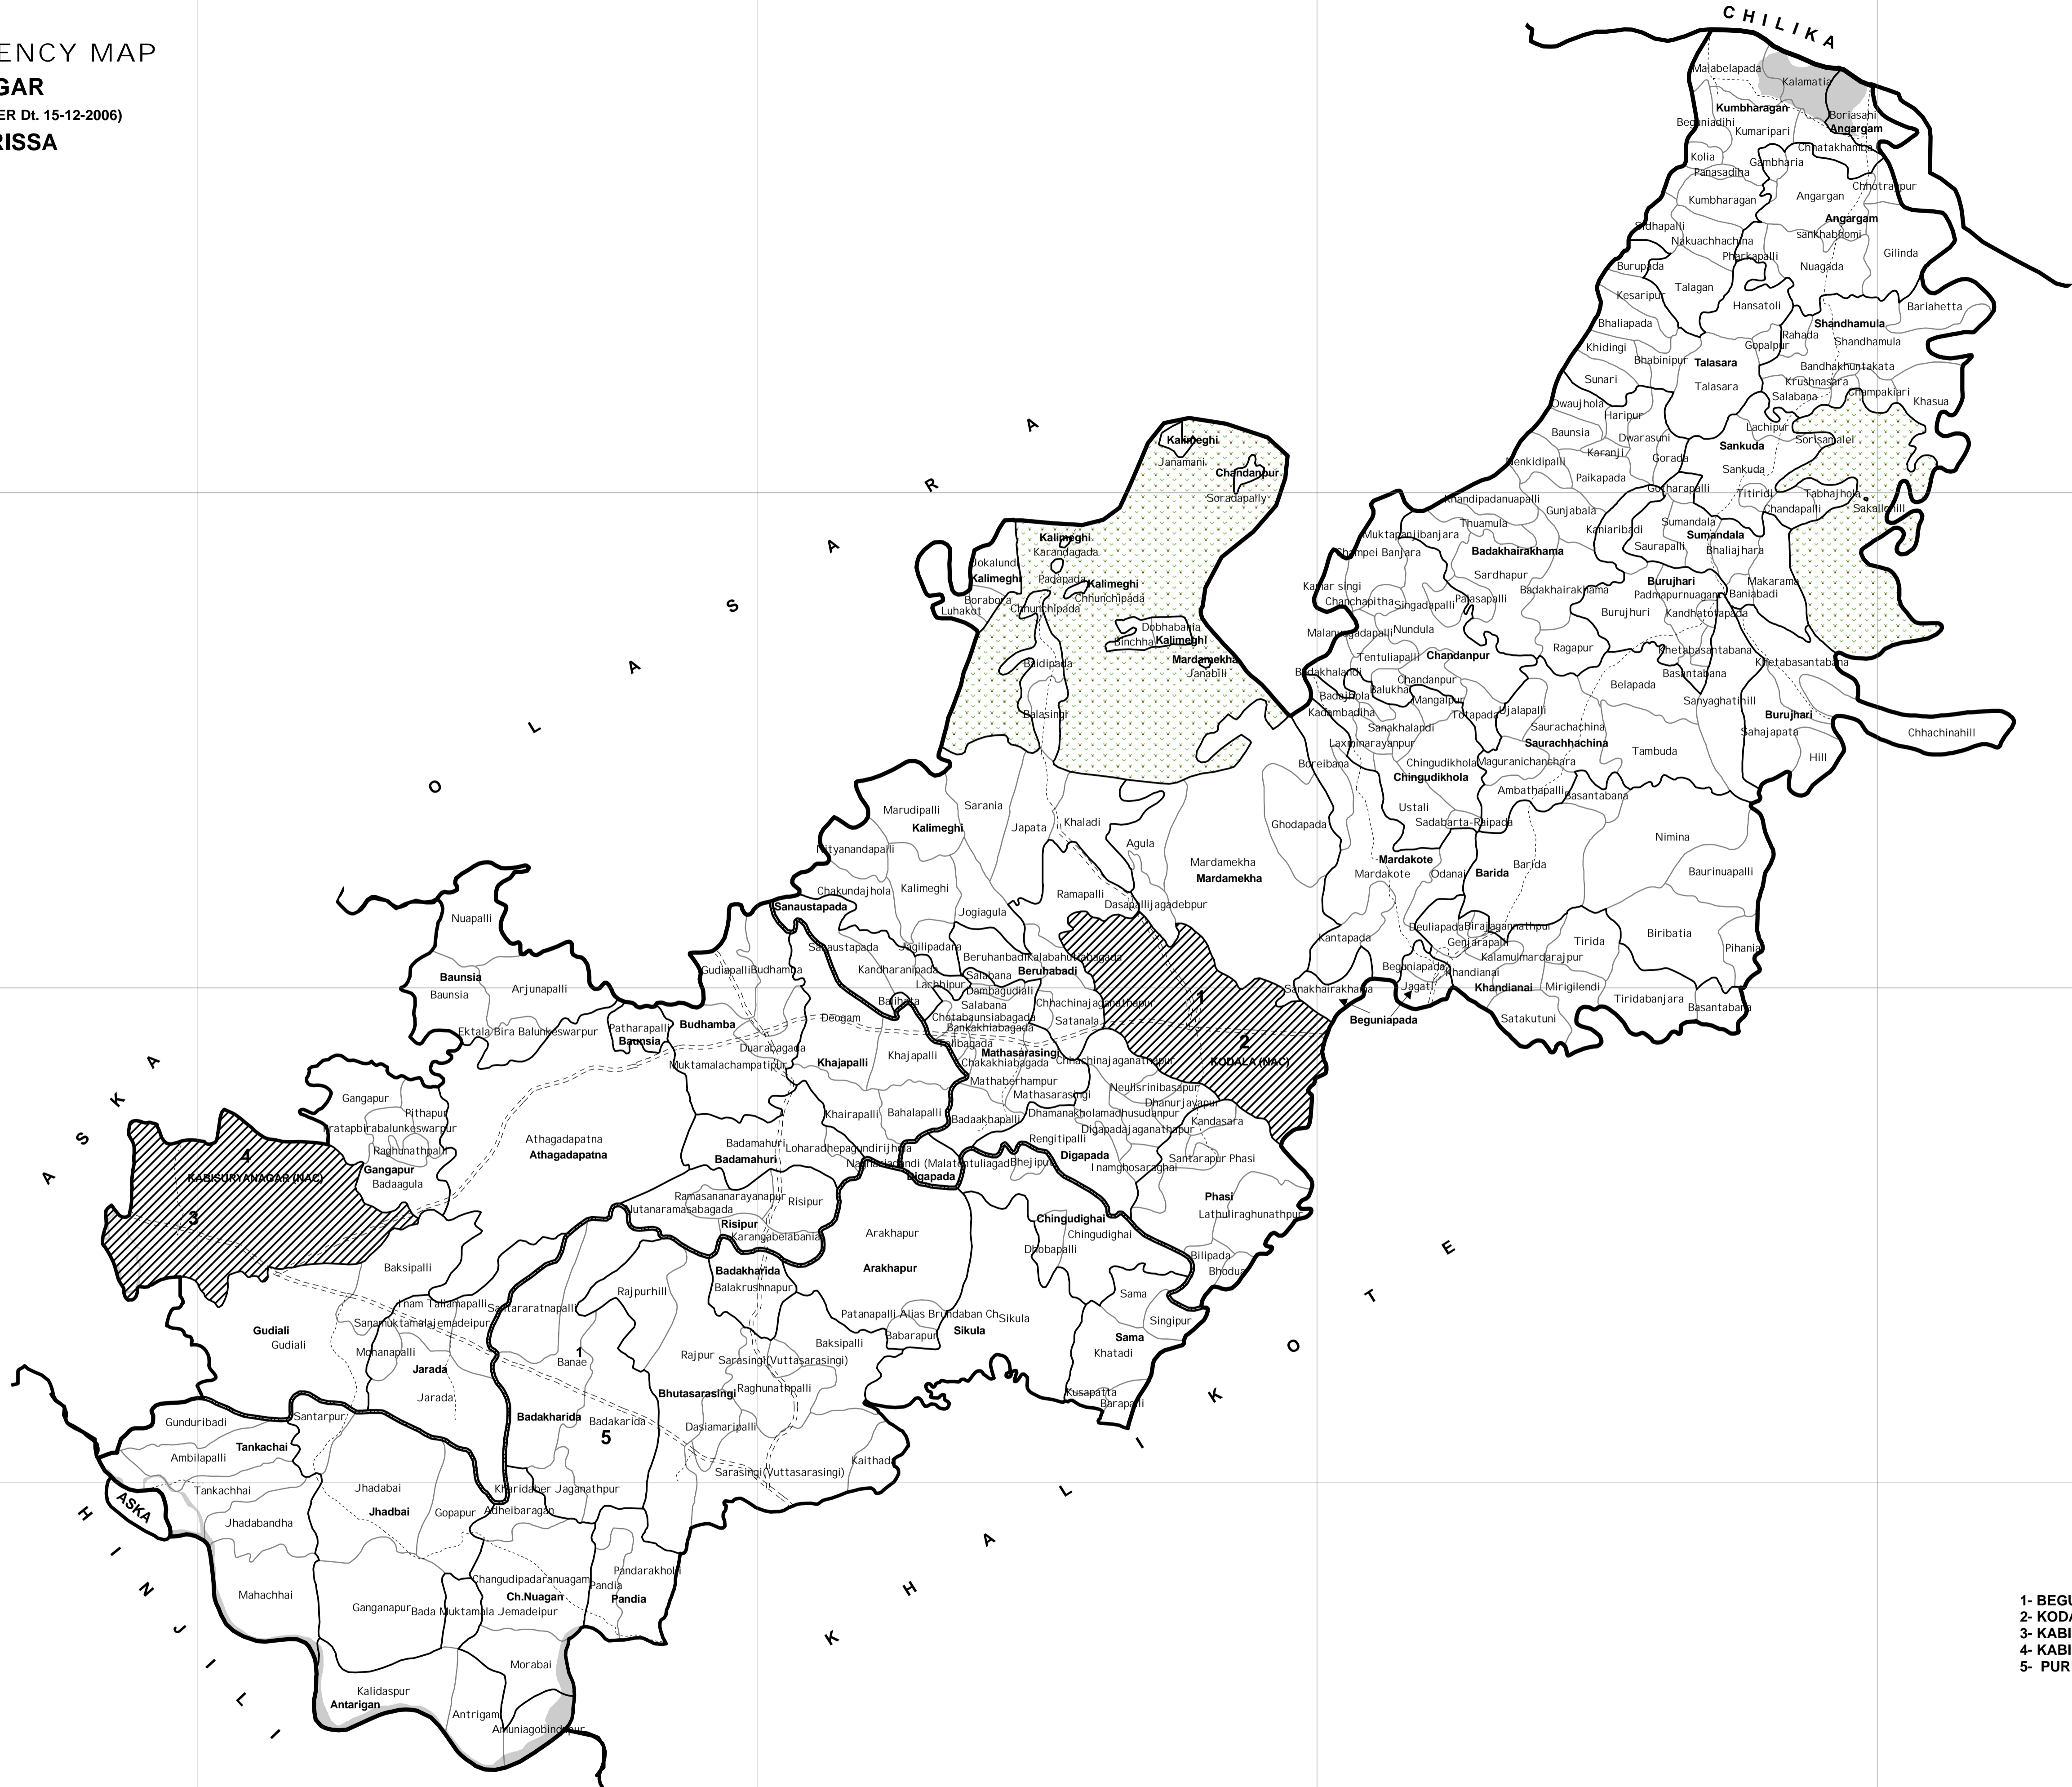

ASSEMBLY CONSTITUENCY MAP
125- KABISURYANAGAR
 (AS PER DELIMITATION COMMISSION'S ORDER Dt. 15-12-2006)
GANJAM DISTRICT, ORISSA

- 1- BEGUNIAPADA BLOCK
- 2- KODALA (NAC)
- 3- KABISURYANAGAR BLOCK (PART)
- 4- KABISURYANAGAR (NAC)
- 5- PURUSOTTAMPUR BLOCK (PART)

! BLOCK H.Q.	— ASSEMBLY BOUNDARY	— NATIONAL HIGHWAY
▨ MUNICIPALITY / NAC	— BLOCK BOUNDARY	— MAJOR ROADS
▤ FOREST	— G.P. BOUNDARY	— OTHER ROADS
▥ RIVER / RESERVOIR	— VILLAGE BOUNDARY	— RAILWAY

Sponsored by
CHIEF ELECTORAL OFFICER
 Orissa, Bhubaneswar

Orissa Remote Sensing Application Centre
 Dept. of Science and Technology
 Govt. of Orissa, Bhubaneswar