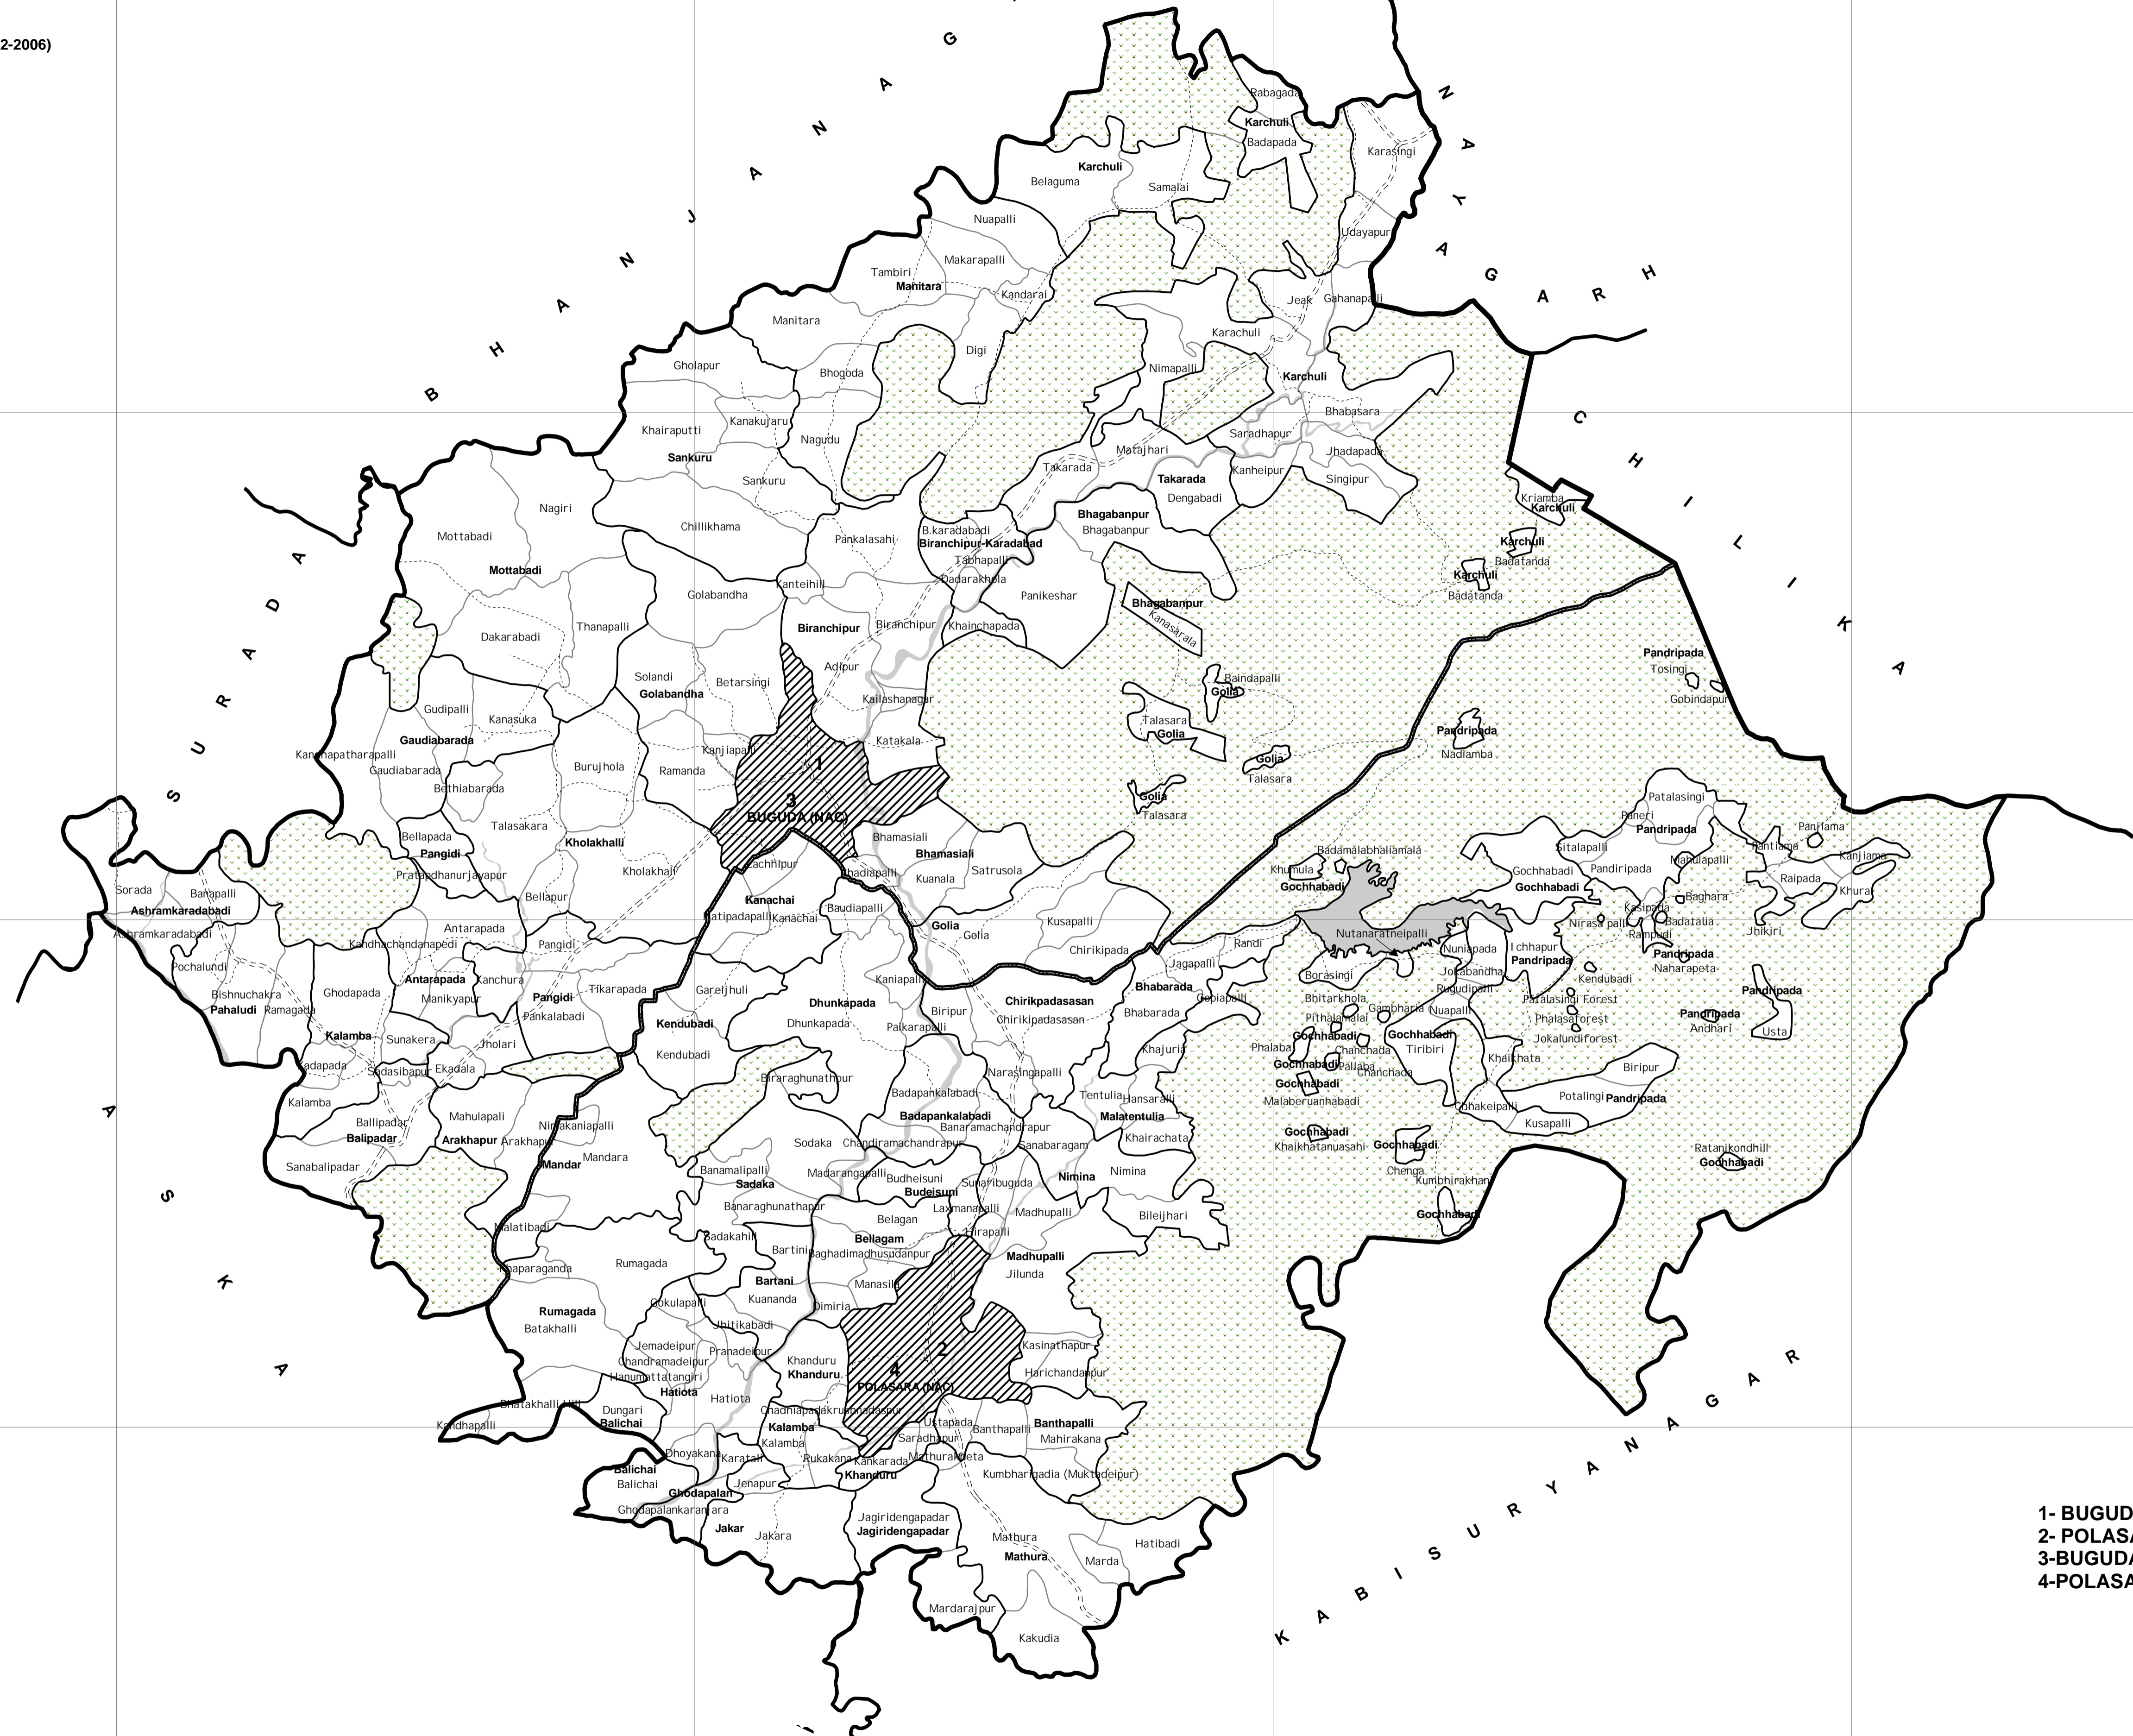

ASSEMBLY CONSTITUENCY MAP
124-POLASARA
 (AS PER DELIMITATION COMMISSION'S ORDER Dt. 15-12-2006)
GANJAM DISTRICT, ORISSA

1- BUGUDA BLOCK
 2- POLASARA BLOCK
 3-BUGUDA (NAC)
 4-POLASARA (NAC)

BLOCK H.Q.	ASSEMBLY BOUNDARY	NATIONAL HIGHWAY
MUNICIPALITY / NAC	BLOCK BOUNDARY	MAJOR ROADS
FOREST	G.P. BOUNDARY	OTHER ROADS
RIVER / RESERVOIR	VILLAGE BOUNDARY	RAILWAY

Kilometers
 0 0.40.8 1.6 2.4 3.2

Sponsored by
CHIEF ELECTORAL OFFICER
 Orissa, Bhubaneswar

Orissa Remote Sensing Application Centre
 Dept. of Science and Technology
 Govt. of Orissa, Bhubaneswar