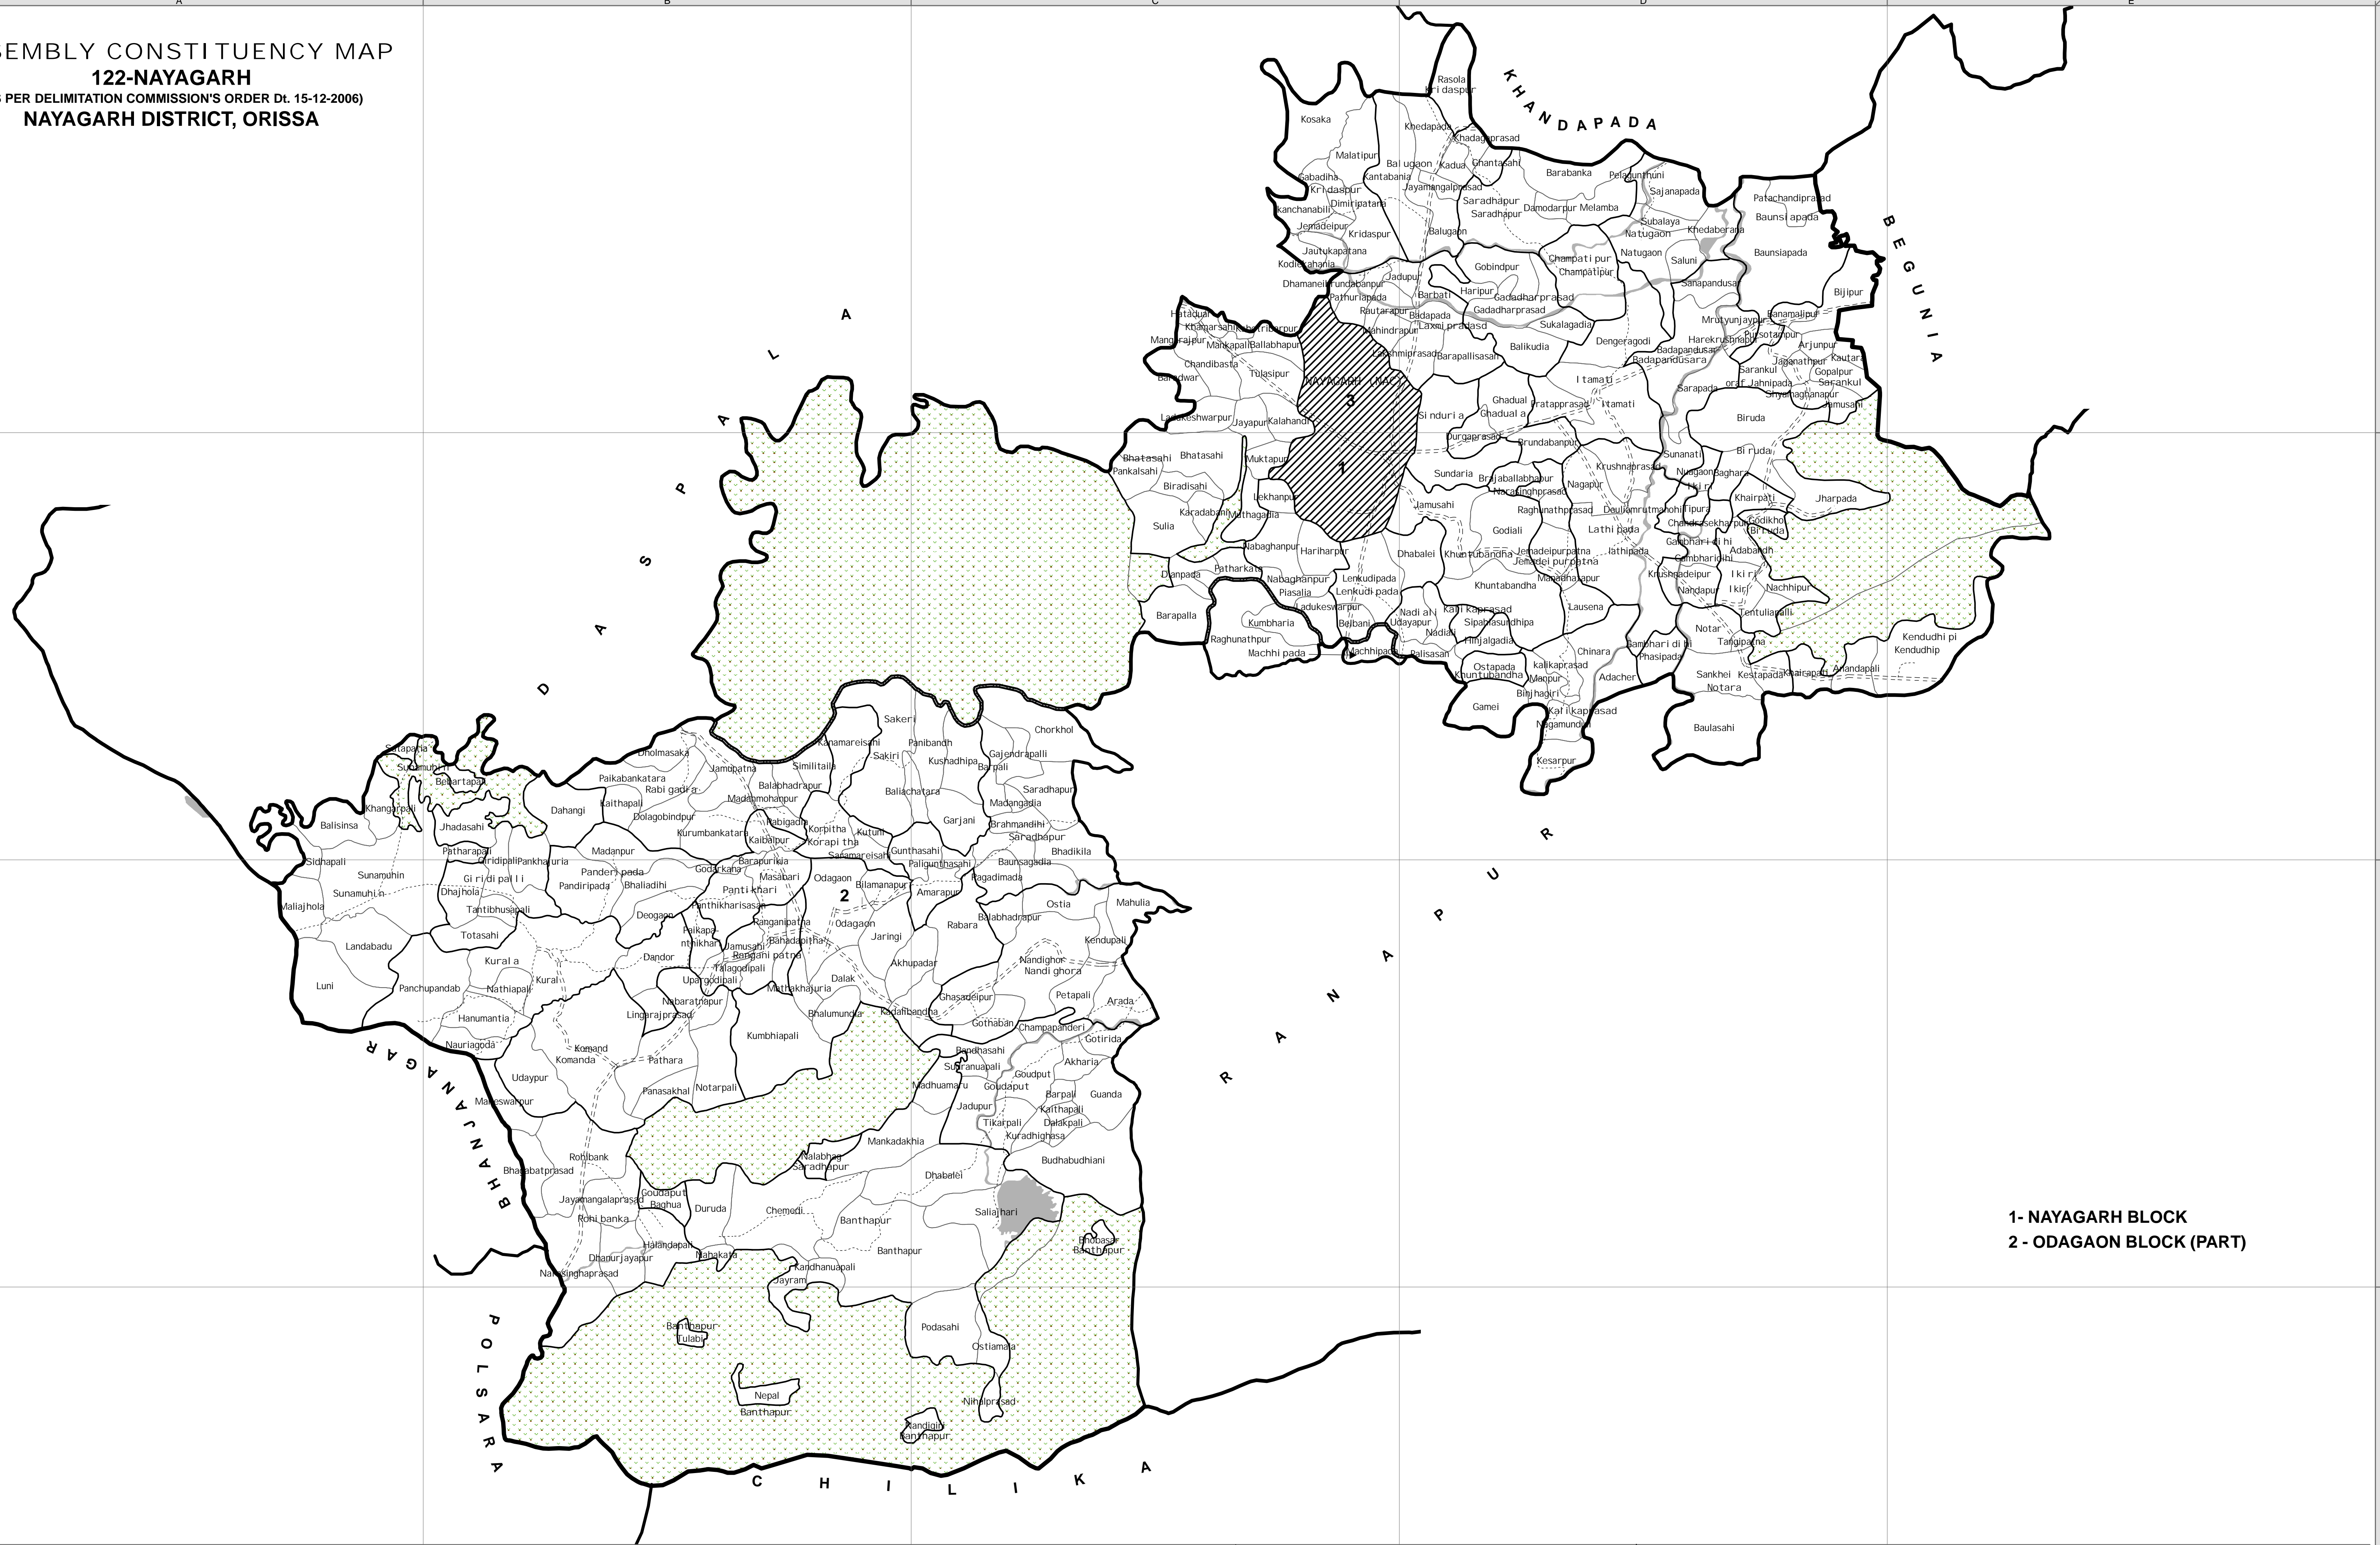

ASSEMBLY CONSTITUENCY MAP
122-NAYAGARH
 (AS PER DELIMITATION COMMISSION'S ORDER Dt. 15-12-2006)
NAYAGARH DISTRICT, ORISSA

1- NAYAGARH BLOCK
 2 - ODAGAON BLOCK (PART)

- | | | |
|----------------------|---------------------|--------------------|
| ! BLOCK H.Q. | — ASSEMBLY BOUNDARY | — NATIONAL HIGHWAY |
| ▨ MUNICIPALITY / NAC | — BLOCK BOUNDARY | ----- MAJOR ROADS |
| ▤ FOREST | — G.P. BOUNDARY | OTHER ROADS |
| ■ RIVER / RESERVOIR | — VILLAGE BOUNDARY | - - - - RAILWAY |