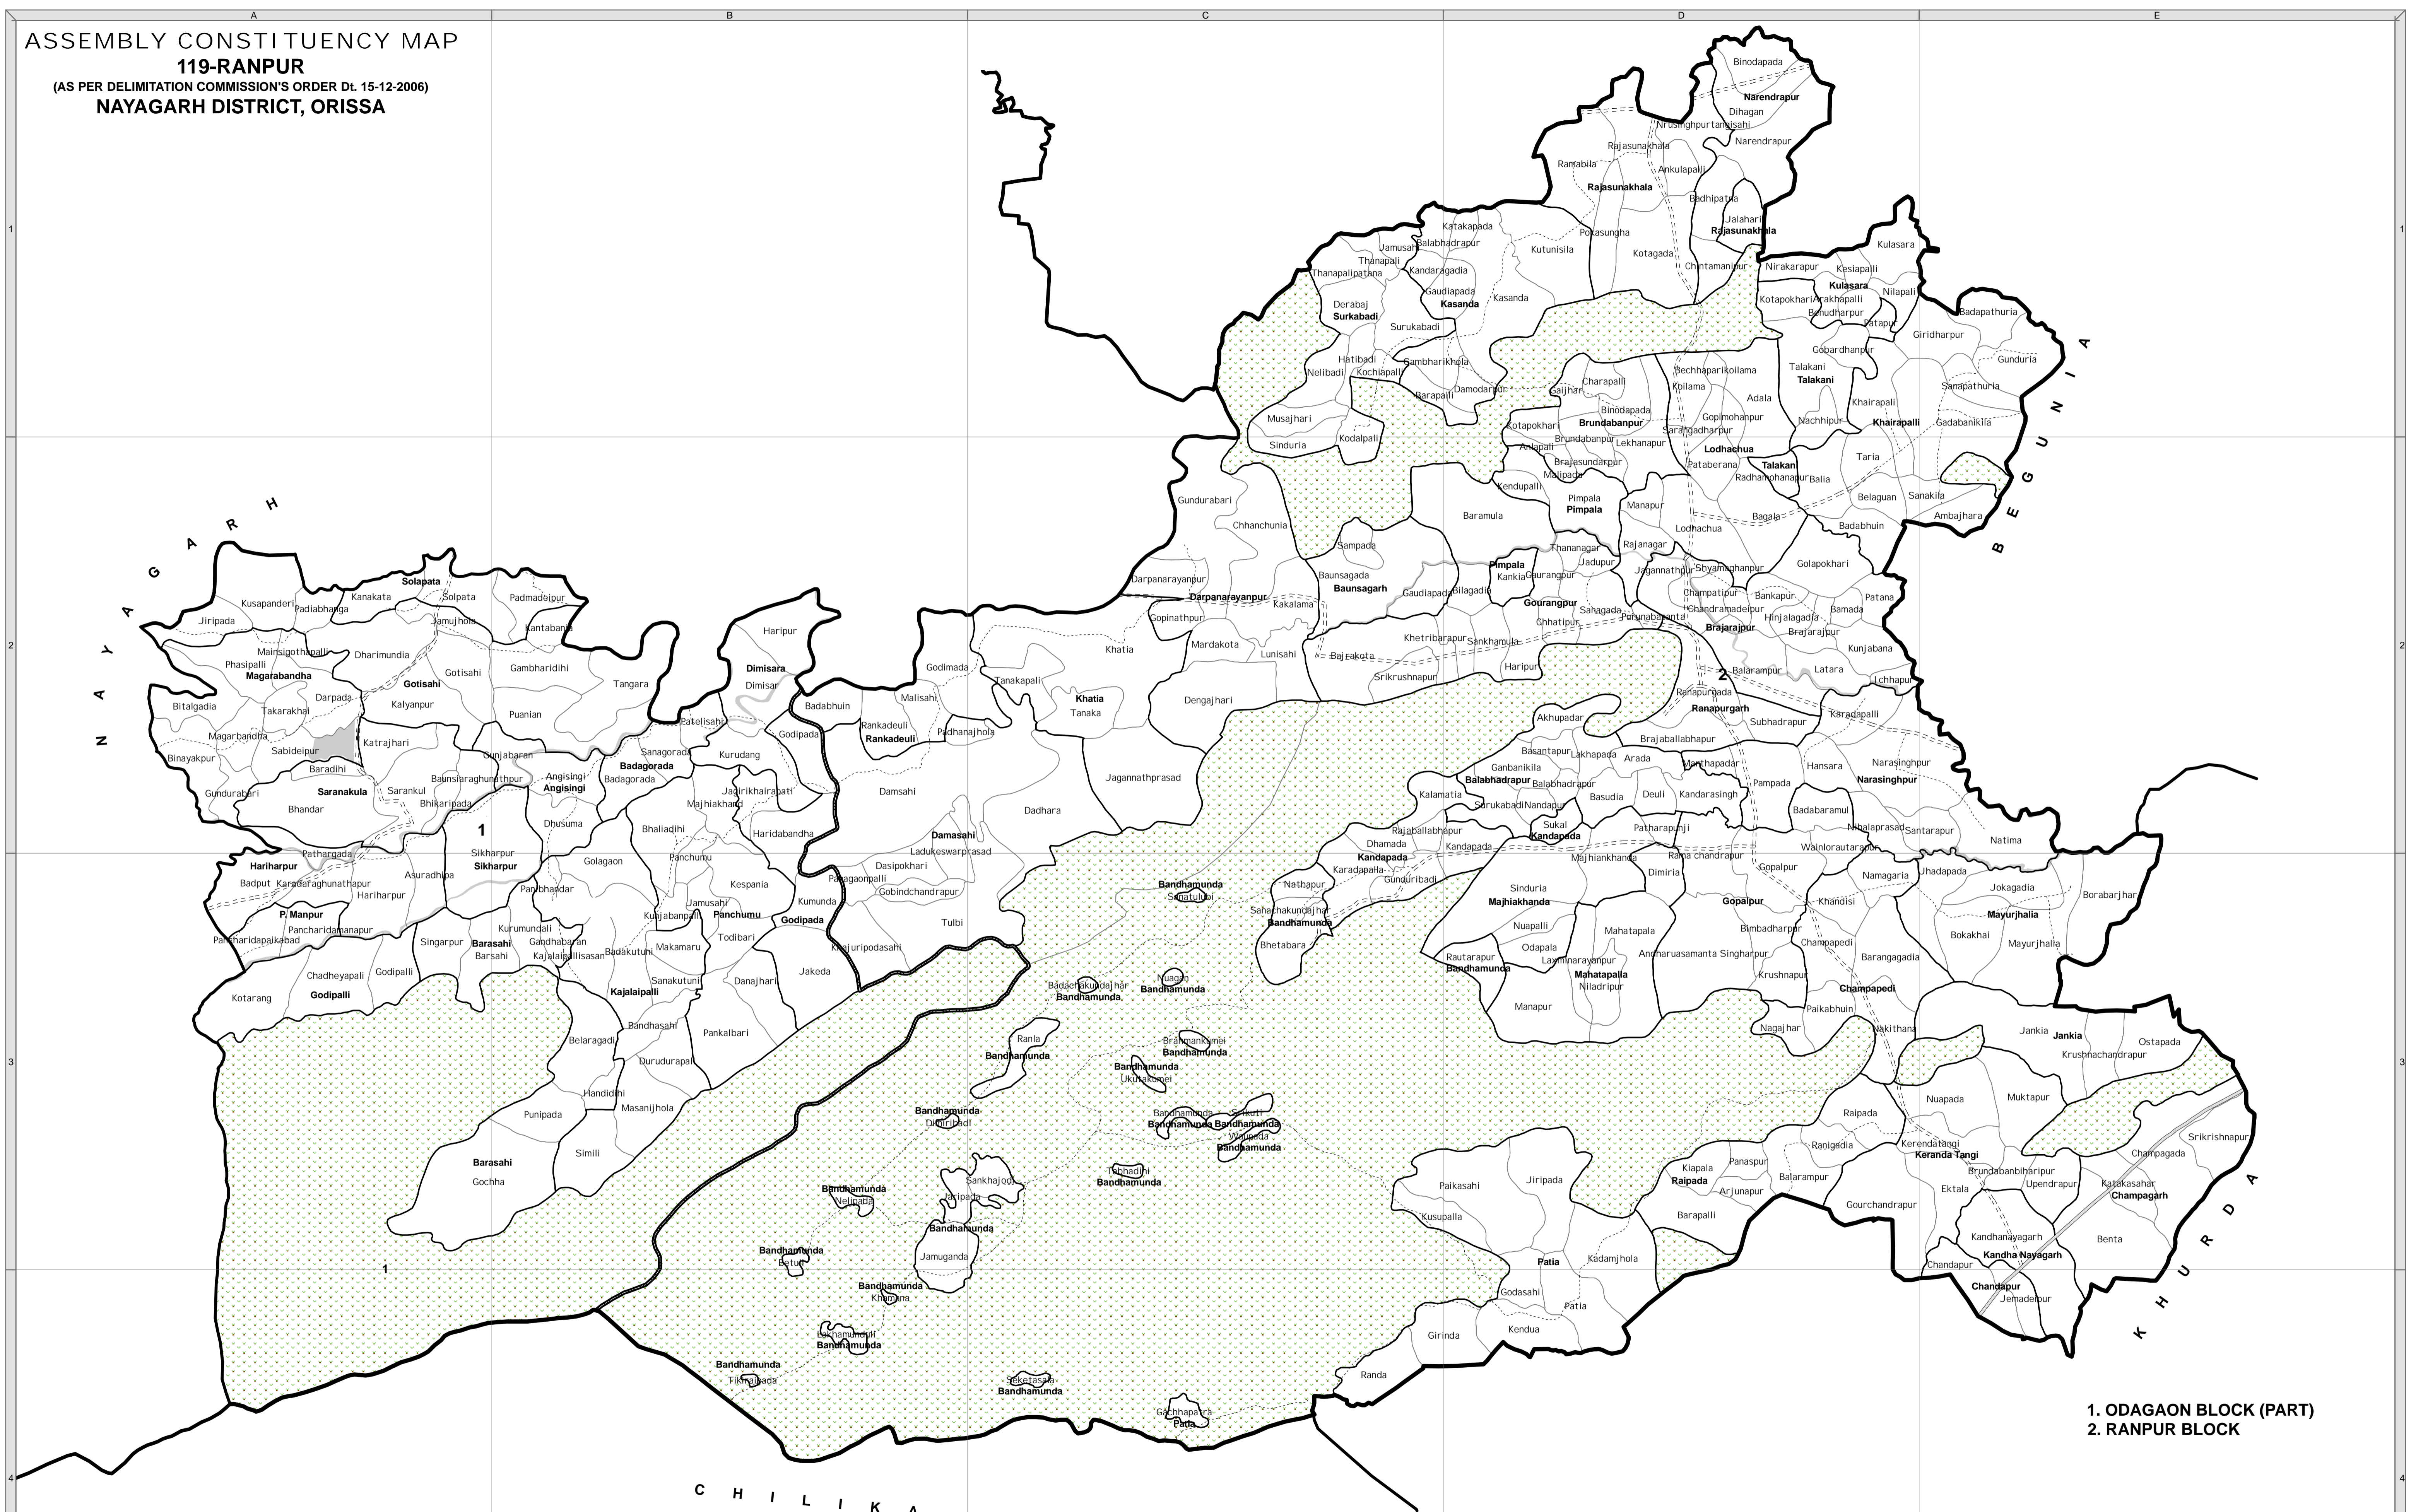

ASSEMBLY CONSTITUENCY MAP
119-RANPUR
 (AS PER DELIMITATION COMMISSION'S ORDER Dt. 15-12-2006)
NAYAGARH DISTRICT, ORISSA

1. ODAGAON BLOCK (PART)
 2. RANPUR BLOCK

- | | | |
|----------------------|---------------------|--------------------|
| ! BLOCK H.Q. | — ASSEMBLY BOUNDARY | — NATIONAL HIGHWAY |
| ▨ MUNICIPALITY / NAC | — BLOCK BOUNDARY | ----- MAJOR ROADS |
| ▤ FOREST | — G.P. BOUNDARY | OTHER ROADS |
| ■ RIVER / RESERVOIR | — VILLAGE BOUNDARY | - - - - RAILWAY |

Sponsored by
CHIEF ELECTORAL OFFICER
 Orissa, Bhubaneswar

Orissa Remote Sensing Application Centre
 Dept. of Science and Technology
 Govt. of Orissa, Bhubaneswar