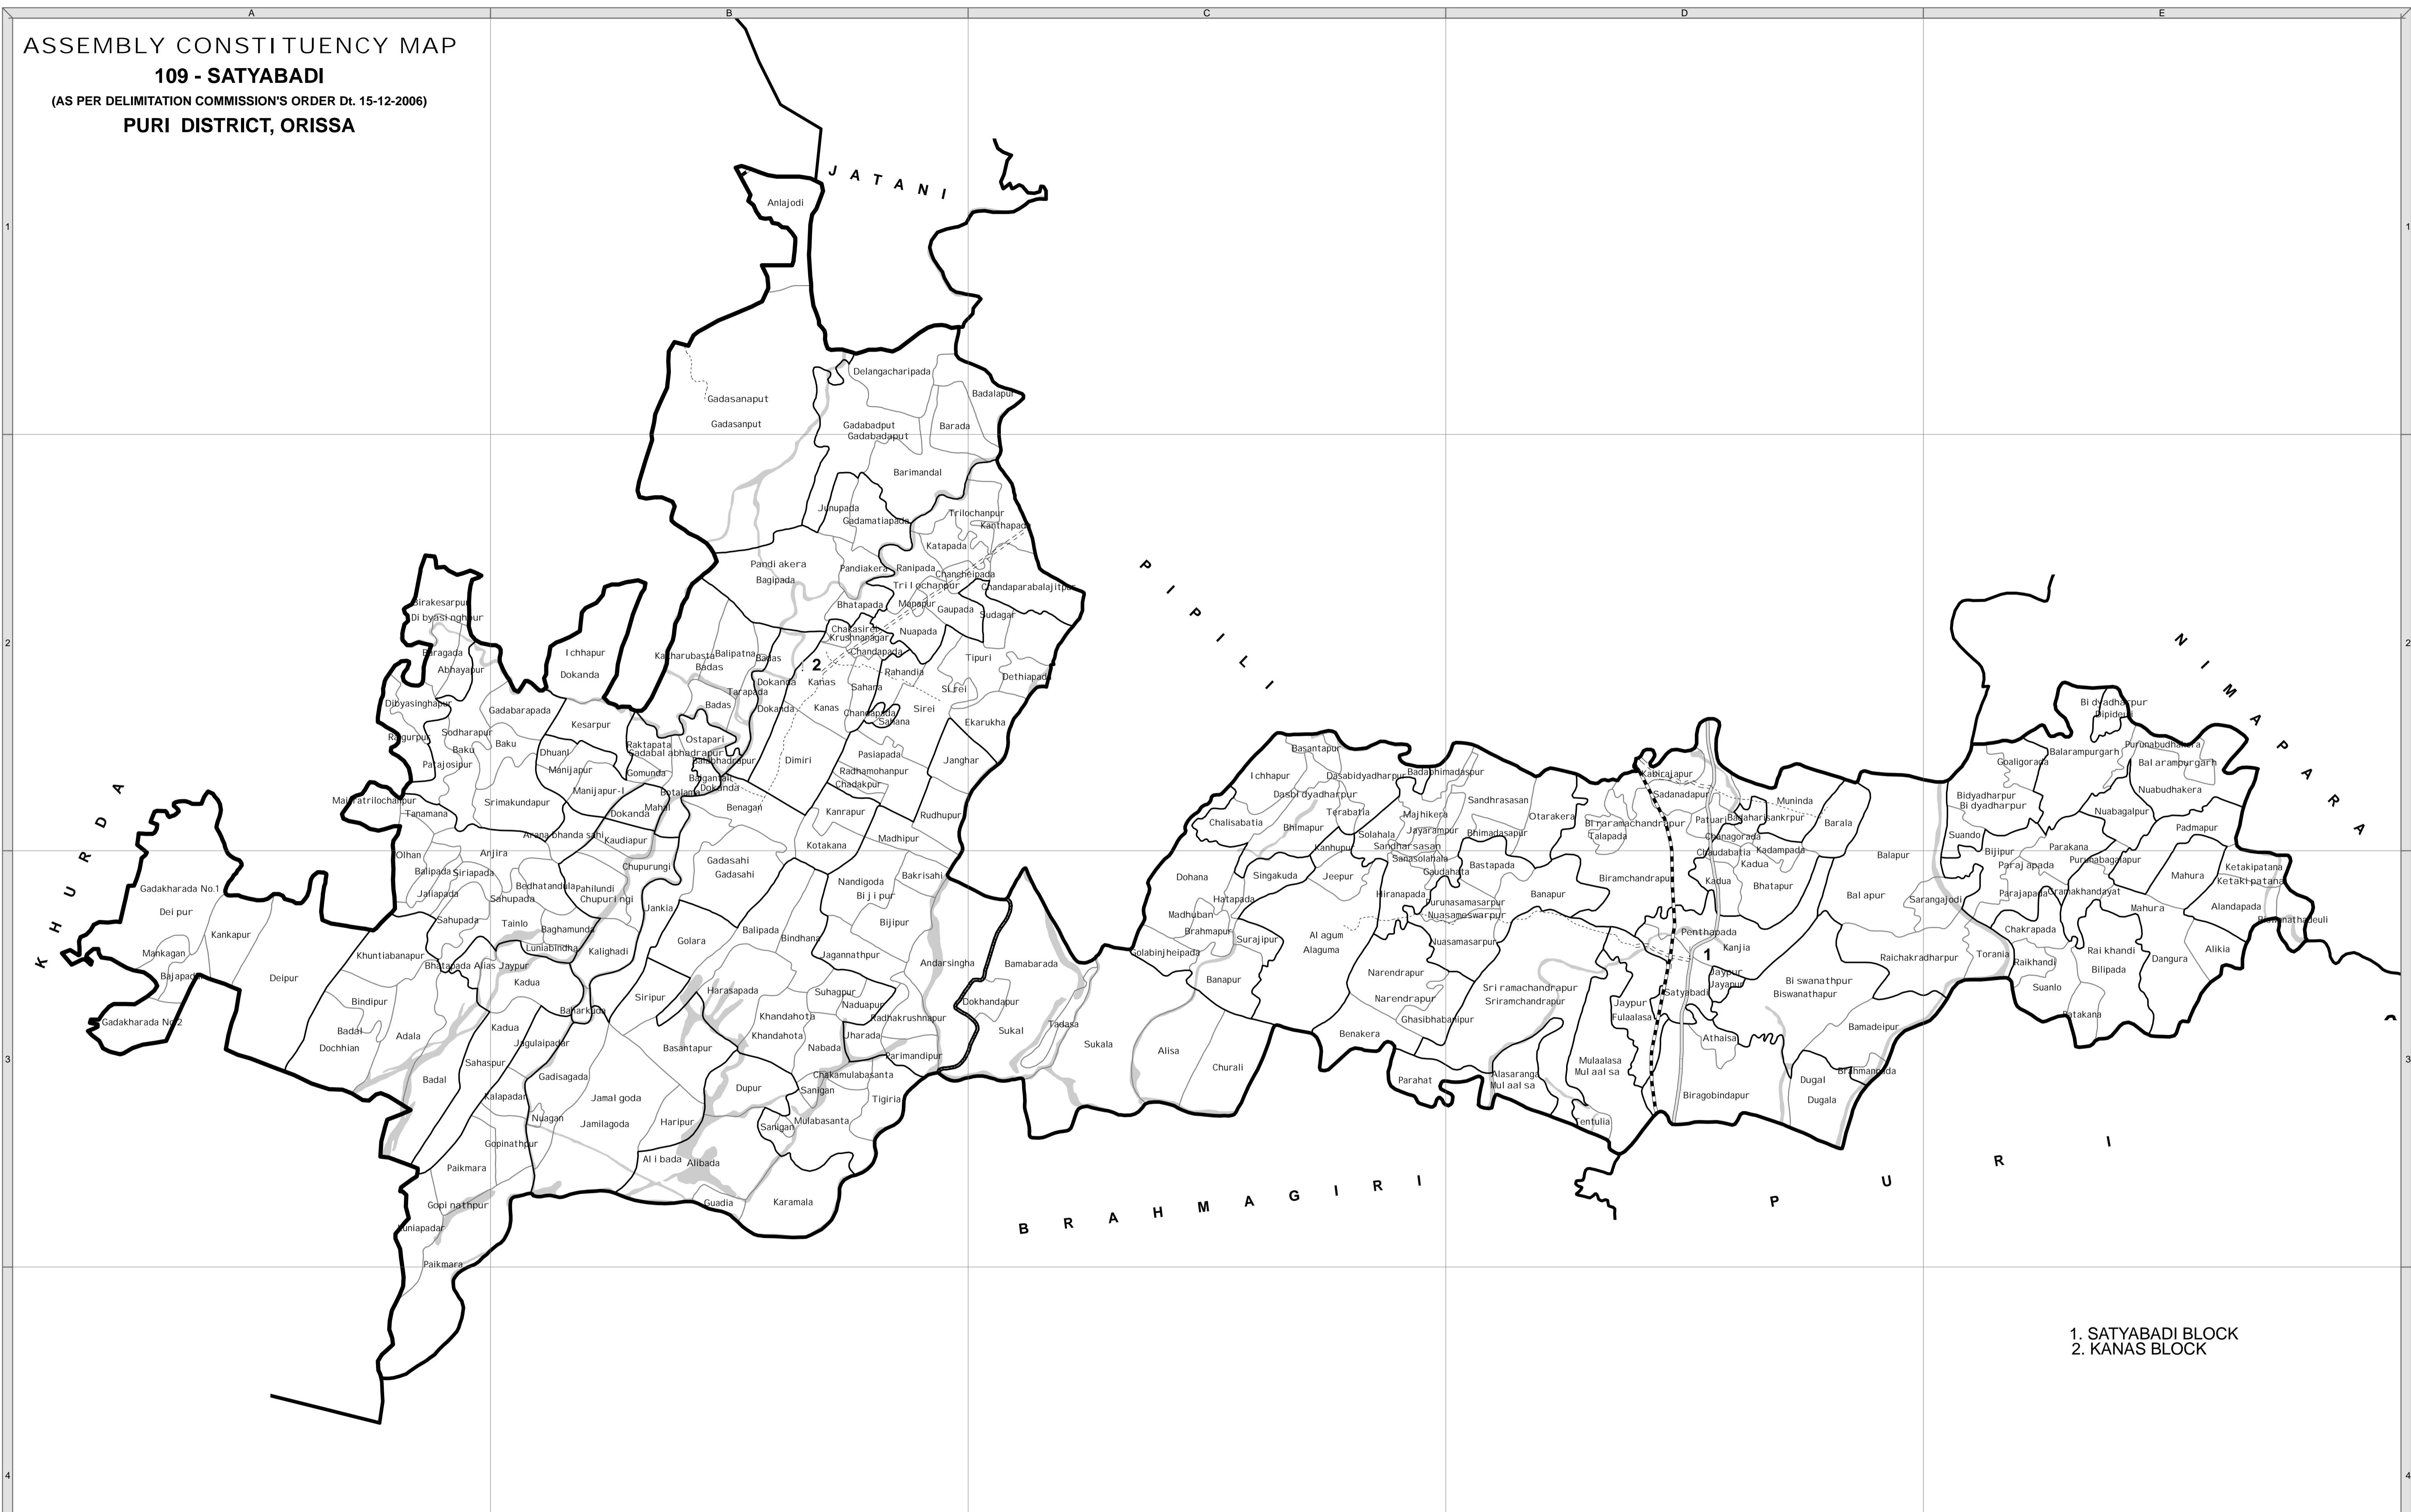

ASSEMBLY CONSTITUENCY MAP

109 - SATYABADI

(AS PER DELIMITATION COMMISSION'S ORDER Dt. 15-12-2006)

PURI DISTRICT, ORISSA

1. SATYABADI BLOCK  
2. KANAS BLOCK

-  BLOCK H.Q.
-  MUNICIPALITY / NAC
-  FOREST
-  RIVER / RESERVOIR

-  ASSEMBLY BOUNDARY
-  BLOCK BOUNDARY
-  G.P. BOUNDARY
-  VILLAGE BOUNDARY

-  NATIONAL HIGHWAY
-  MAJOR ROADS
-  OTHER ROADS
-  RAILWAY

Sponsored by  
**CHIEF ELECTORAL OFFICER**  
Orissa, Bhubaneswar

**Orissa Remote Sensing Application Centre**  
Dept. of Science and Technology  
Govt. of Orissa, Bhubaneswar