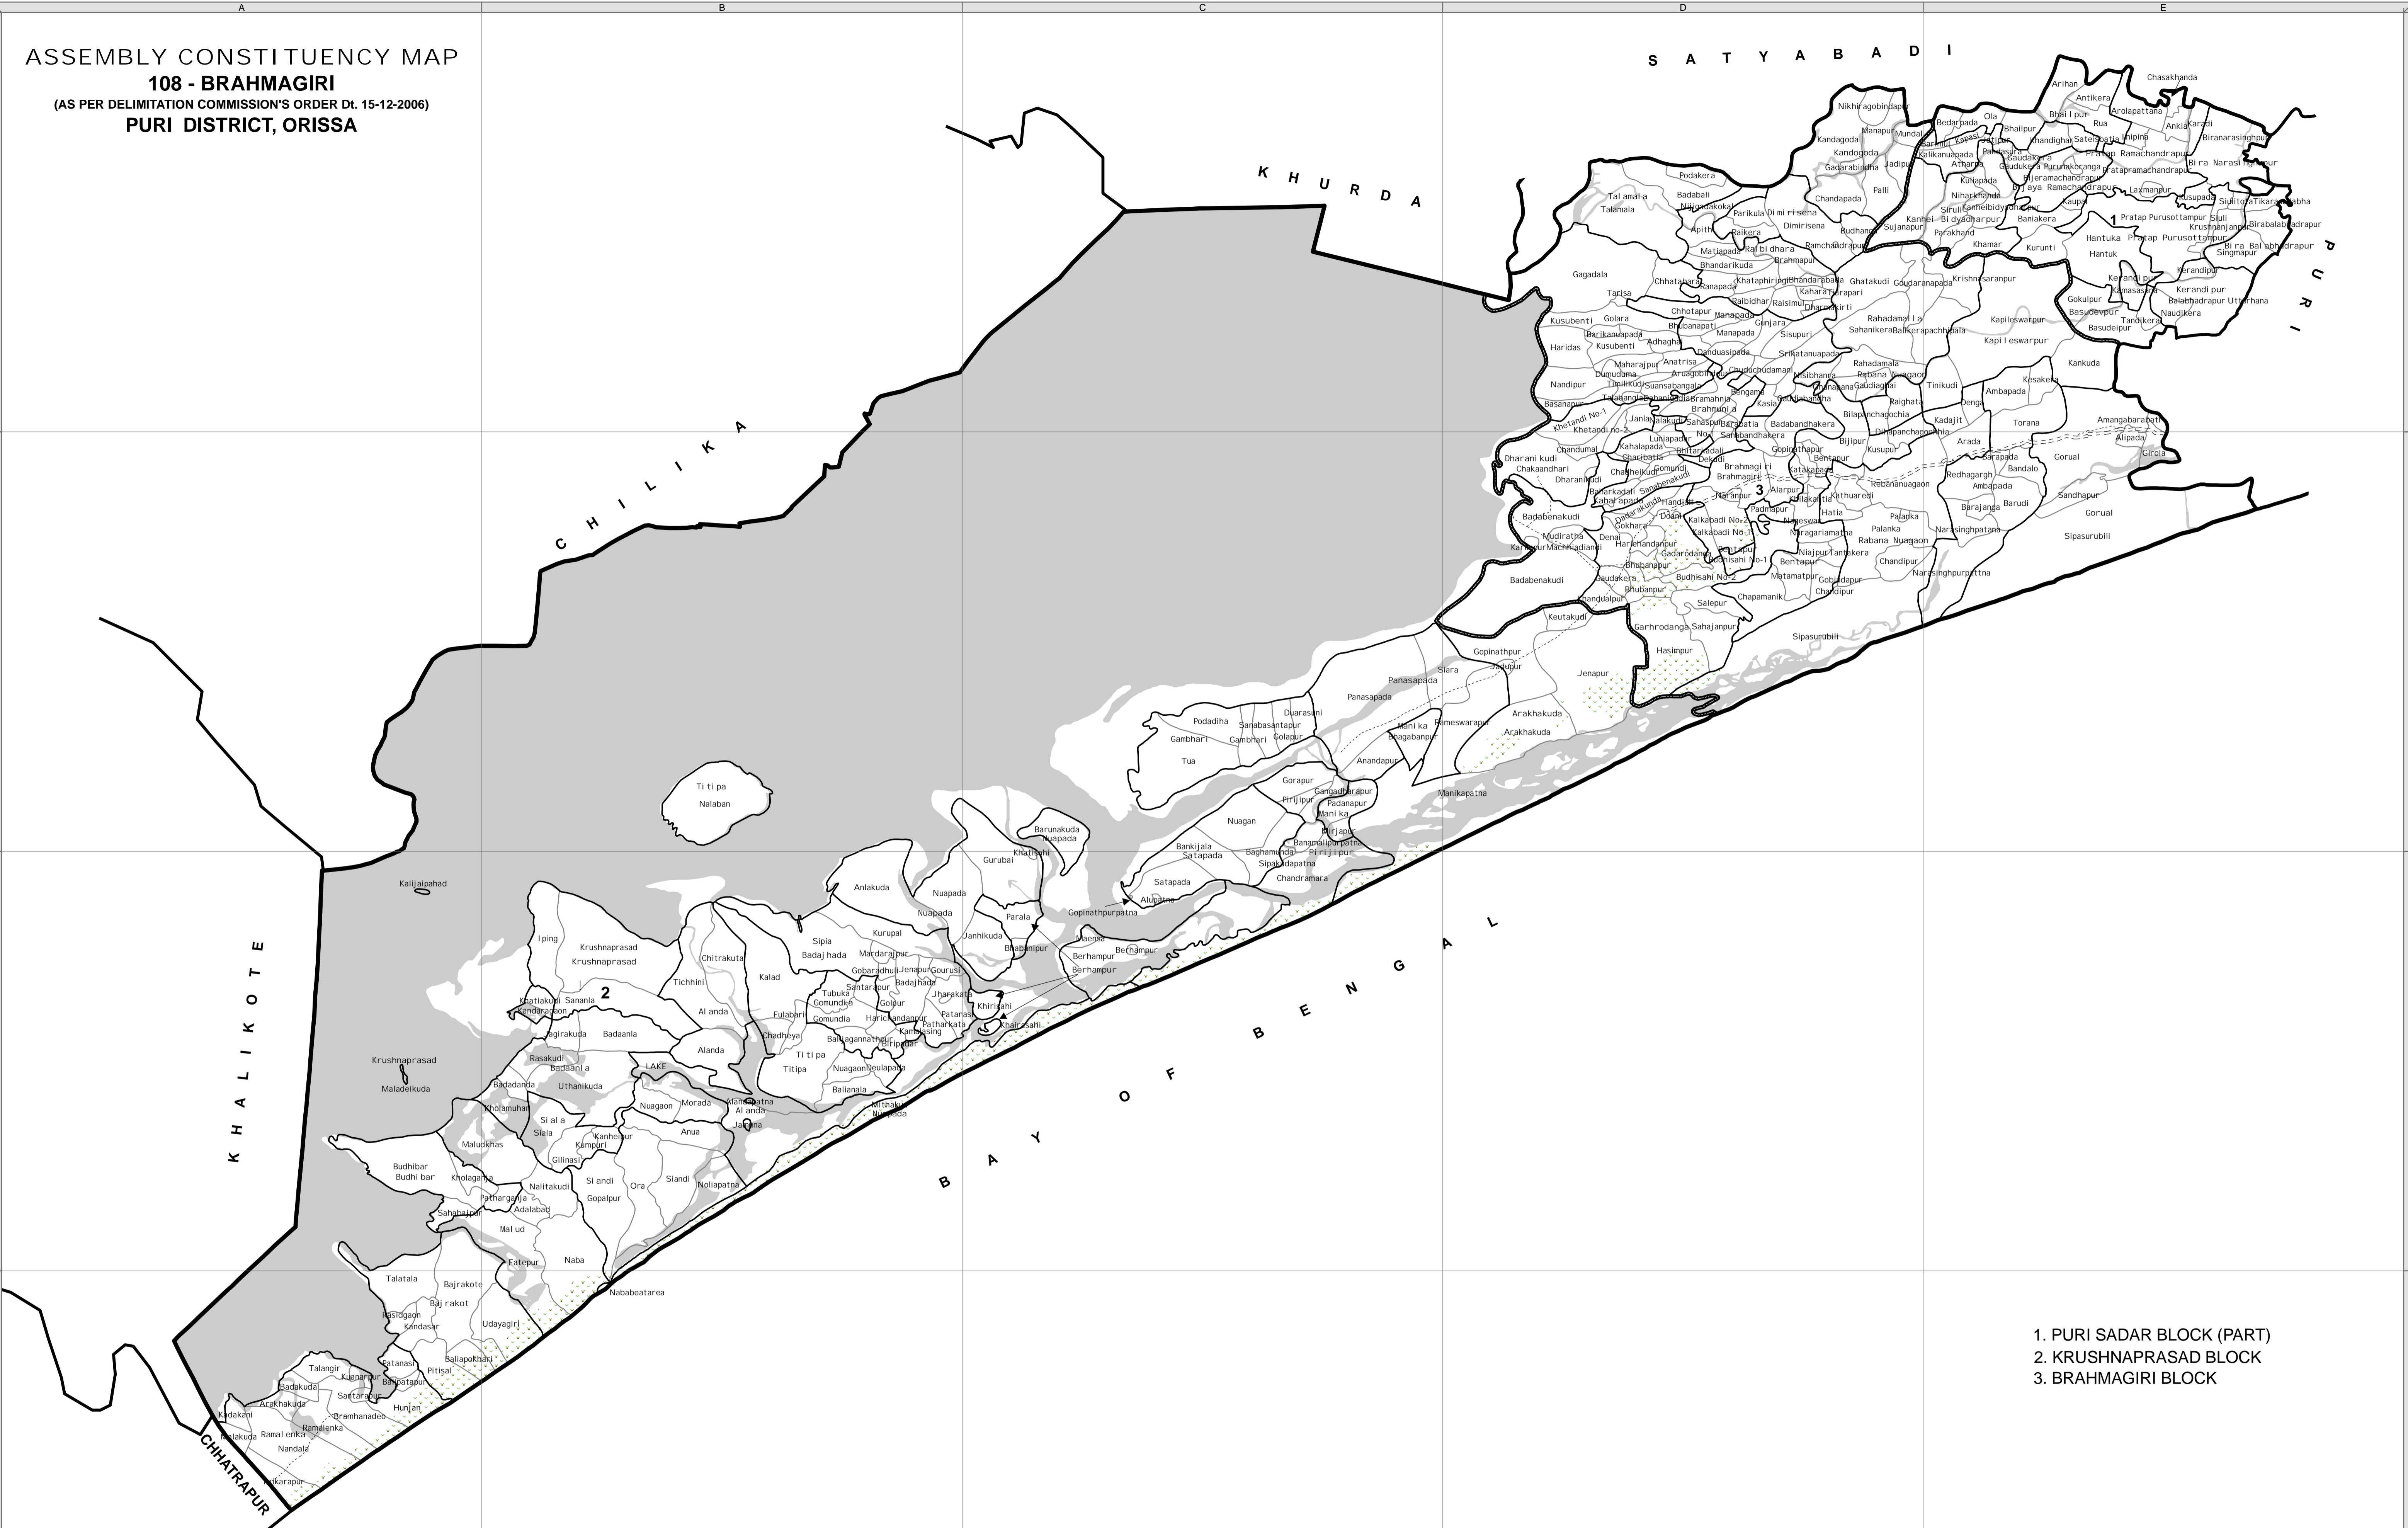

ASSEMBLY CONSTITUENCY MAP
108 - BRAHMAGIRI
 (AS PER DELIMITATION COMMISSION'S ORDER Dt. 15-12-2006)
PURI DISTRICT, ORISSA

1. PURI SADAR BLOCK (PART)
2. KRUSHNAPRASAD BLOCK
3. BRAHMAGIRI BLOCK

BLOCK H.Q.	ASSEMBLY BOUNDARY	NATIONAL HIGHWAY
MUNICIPALITY / NAC	BLOCK BOUNDARY	MAJOR ROADS
FOREST	G.P. BOUNDARY	OTHER ROADS
RIVER / RESERVOIR	VILLAGE BOUNDARY	RAILWAY