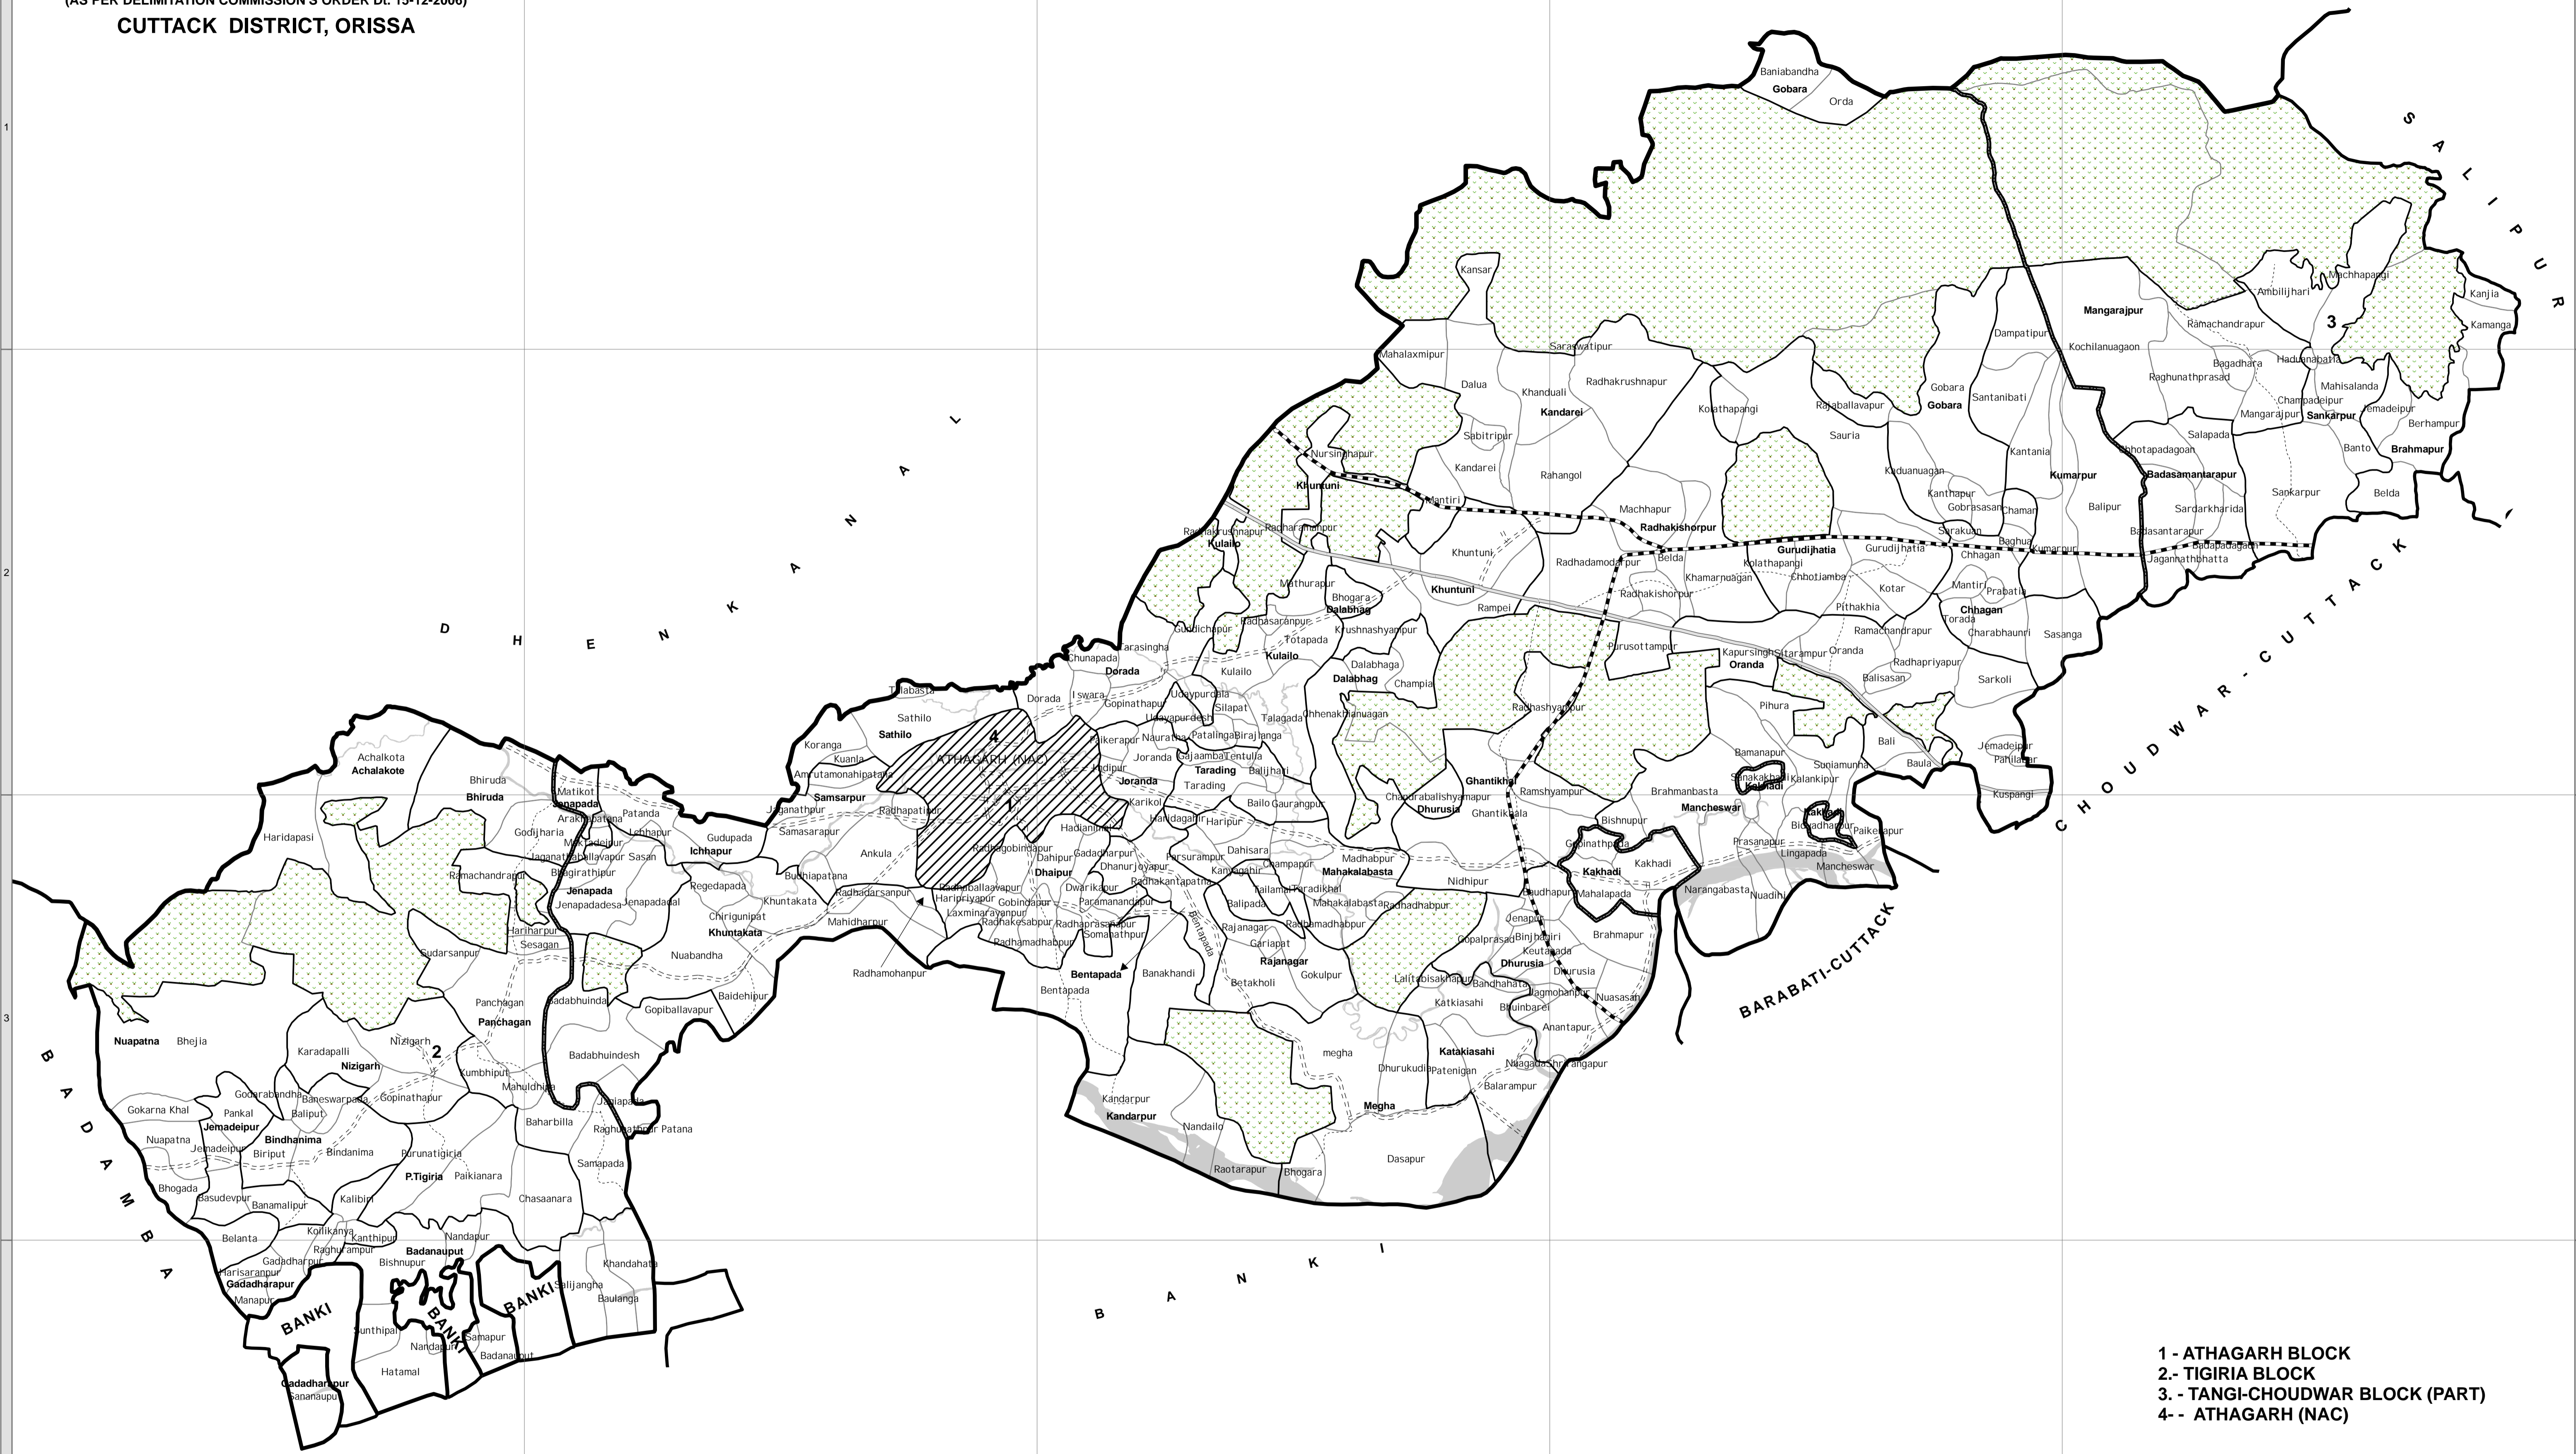

ASSEMBLY CONSTITUENCY MAP
89-ATHAGARH
 (AS PER DELIMITATION COMMISSION'S ORDER Dt. 15-12-2006)
CUTTACK DISTRICT, ORISSA

- 1 - ATHAGARH BLOCK
- 2- TIGIRIA BLOCK
- 3 - TANGI-CHOUDWAR BLOCK (PART)
- 4- ATHAGARH (NAC)

BLOCK H.Q.	ASSEMBLY BOUNDARY	NATIONAL HIGHWAY
MUNICIPALITY / NAC	BLOCK BOUNDARY	MAJOR ROADS
FOREST	G.P. BOUNDARY	OTHER ROADS
RIVER / RESERVOIR	VILLAGE BOUNDARY	RAILWAY

Sponsored by
CHIEF ELECTORAL OFFICER
 Orissa, Bhubaneswar

Orissa Remote Sensing Application Centre
 Dept. of Science and Technology
 Govt. of Orissa, Bhubaneswar