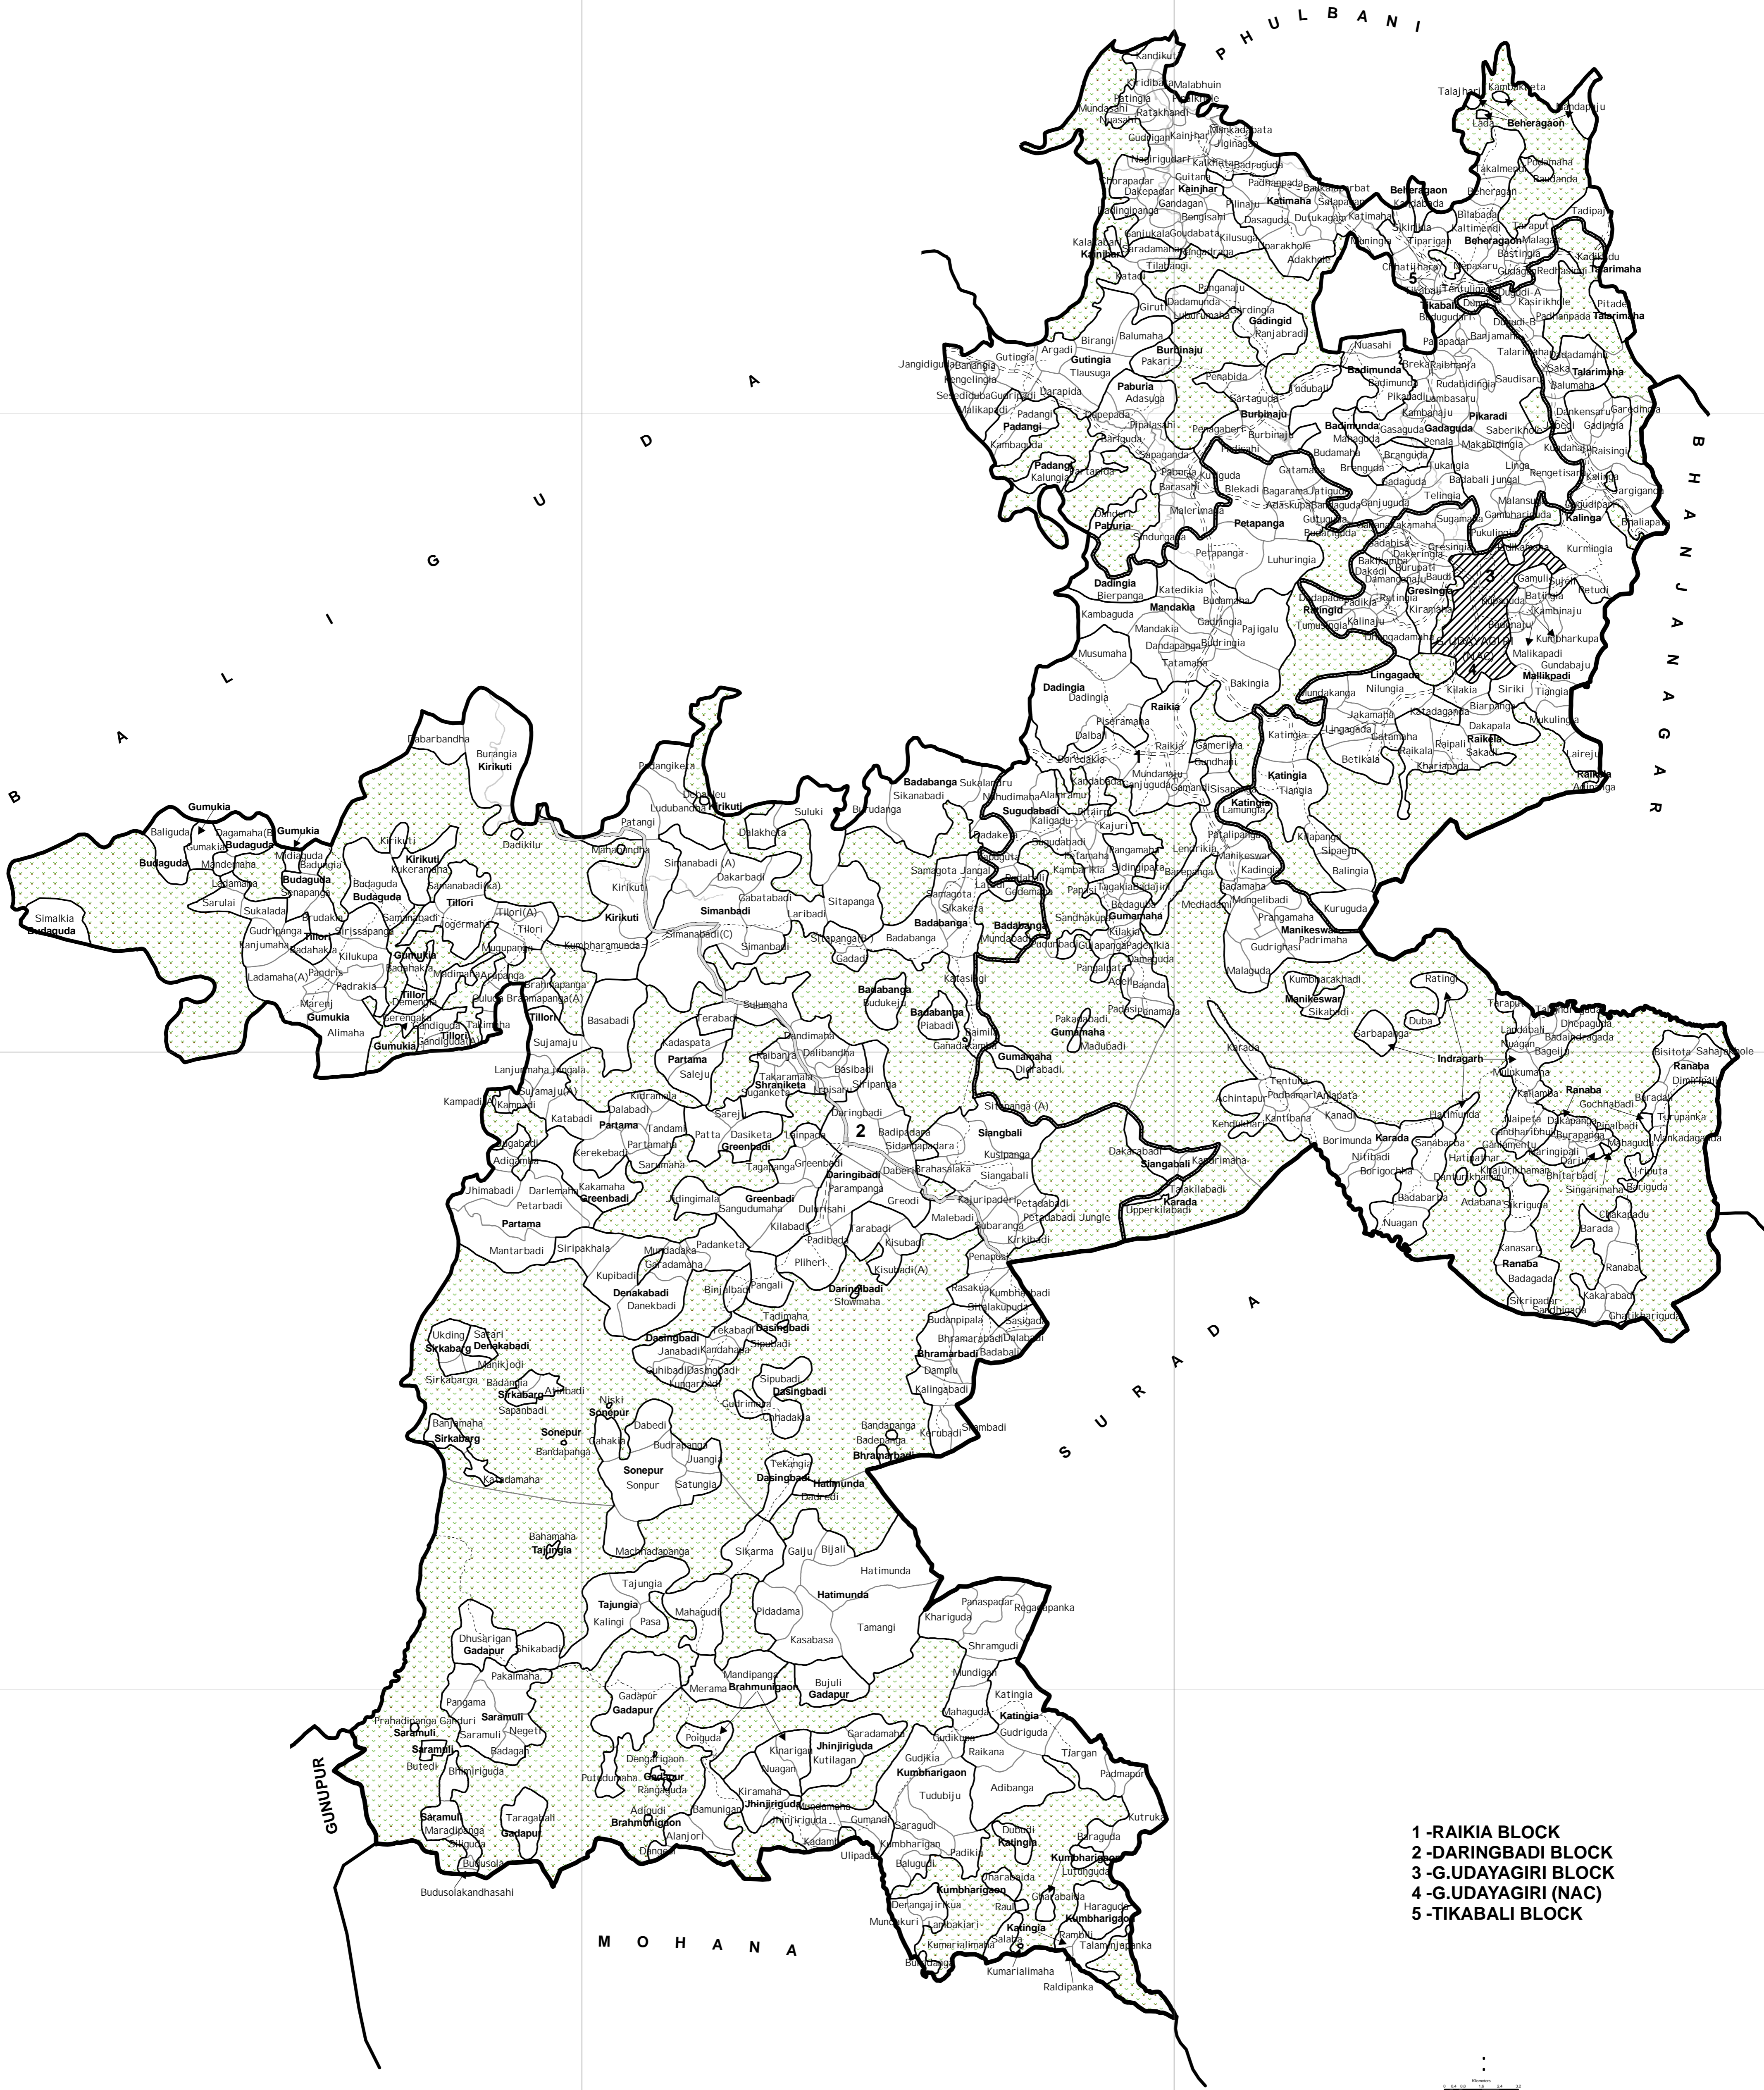

ASSEMBLY CONSTITUENCY MAP  
**83 - G.UDAYAGIRI (ST)**  
 (AS PER DELIMITATION COMMISSION'S ORDER Dt. 15-12-2006)  
**KANDHAMAL DISTRICT, ORISSA**

- 1 -RAIKIA BLOCK
- 2 -DARINGBADI BLOCK
- 3 -G.UDAYAGIRI BLOCK
- 4 -G.UDAYAGIRI (NAC)
- 5 -TIKABALI BLOCK

BLOCK H.Q.	ASSEMBLY BOUNDARY	NATIONAL HIGHWAY
MUNICIPALITY / NAC	BLOCK BOUNDARY	MAJOR ROADS
FOREST	G.P. BOUNDARY	OTHER ROADS
RIVER / RESERVOIR	VILLAGE BOUNDARY	RAILWAY

Sponsored by  
**CHIEF ELECTORAL OFFICER**  
 Orissa, Bhubaneswar