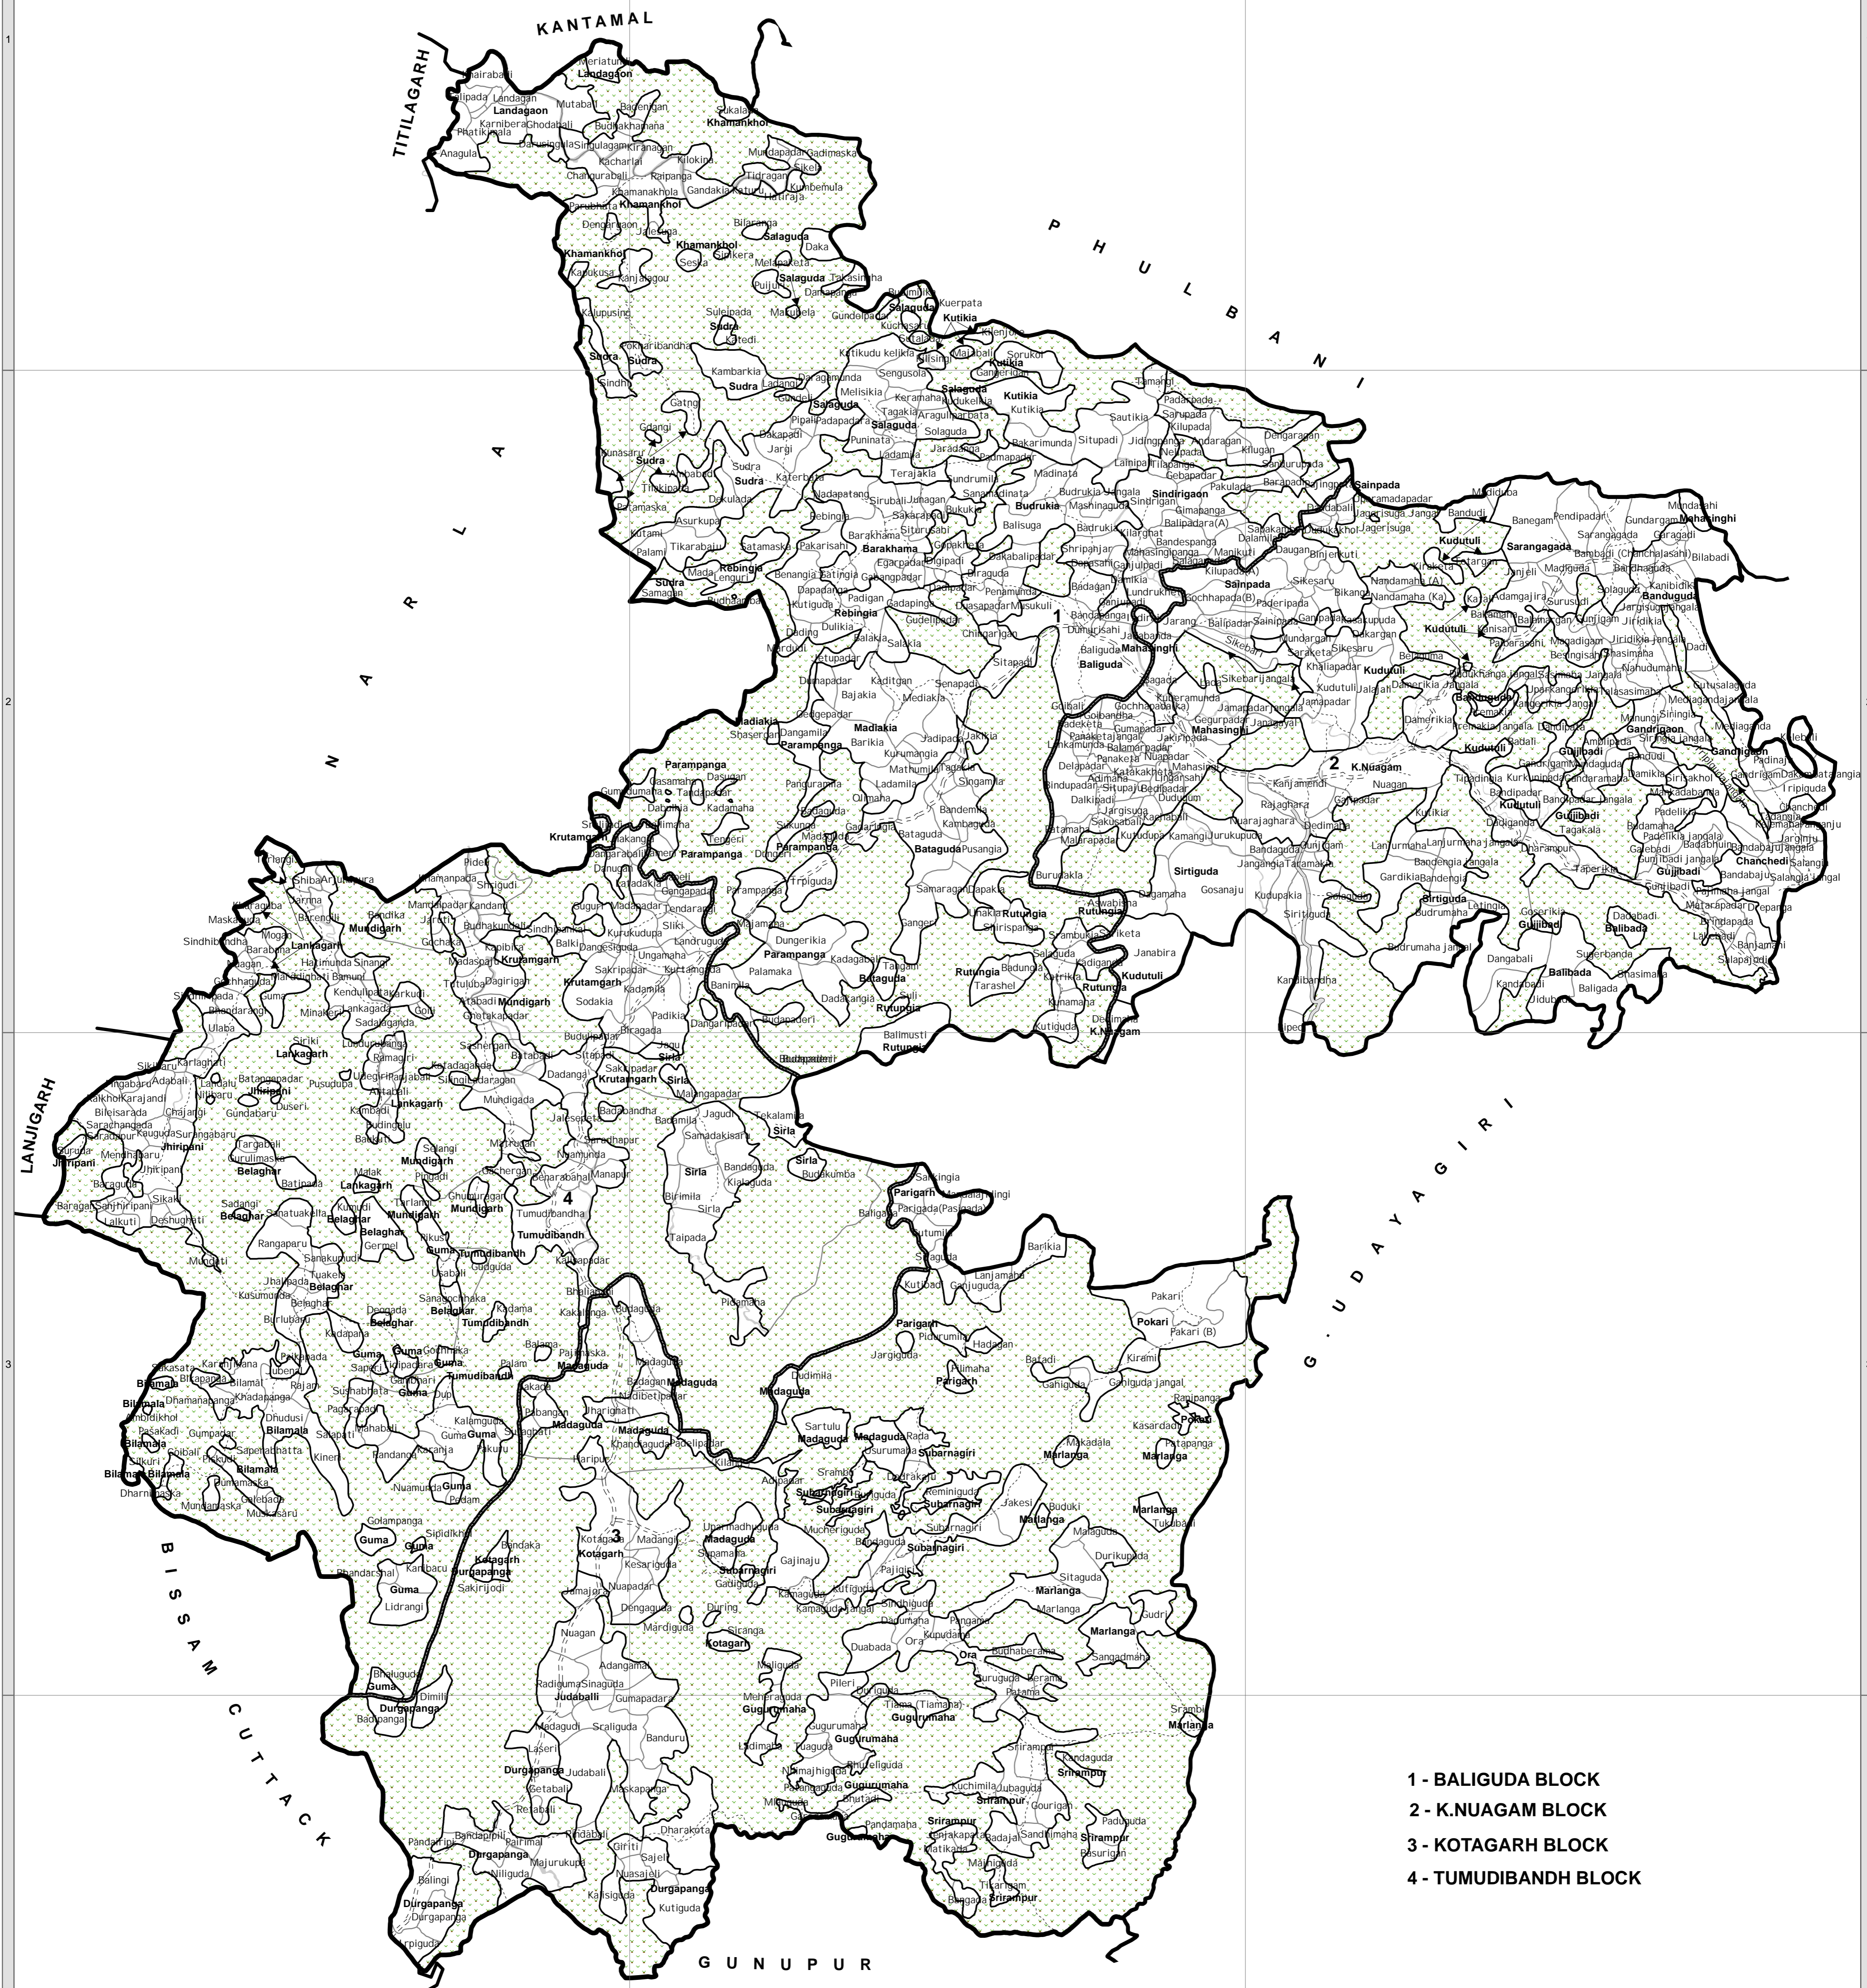

ASSEMBLY CONSTITUENCY MAP

82 - BALIGUDA (ST)

(AS PER DELIMITATION COMMISSION'S ORDER Dt. 15-12-2006)

KANDHAMAL DISTRICT, ORISSA

- 1 - BALIGUDA BLOCK
- 2 - K.NUAGAM BLOCK
- 3 - KOTAGARH BLOCK
- 4 - TUMUDIBANDH BLOCK

 BLOCK H.Q.	 ASSEMBLY BOUNDARY	 NATIONAL HIGHWAY
 MUNICIPALITY / NAC	 BLOCK BOUNDARY	 MAJOR ROADS
 FOREST	 G.P. BOUNDARY	 OTHER ROADS
 RIVER / RESERVOIR	 VILLAGE BOUNDARY	 RAILWAY

Sponsored by
CHIEF ELECTORAL OFFICER
 Orissa, Bhubaneswar

Orissa Remote Sensing Application Centre
 Dept. of Science and Technology
 Govt. of Orissa, Bhubaneswar