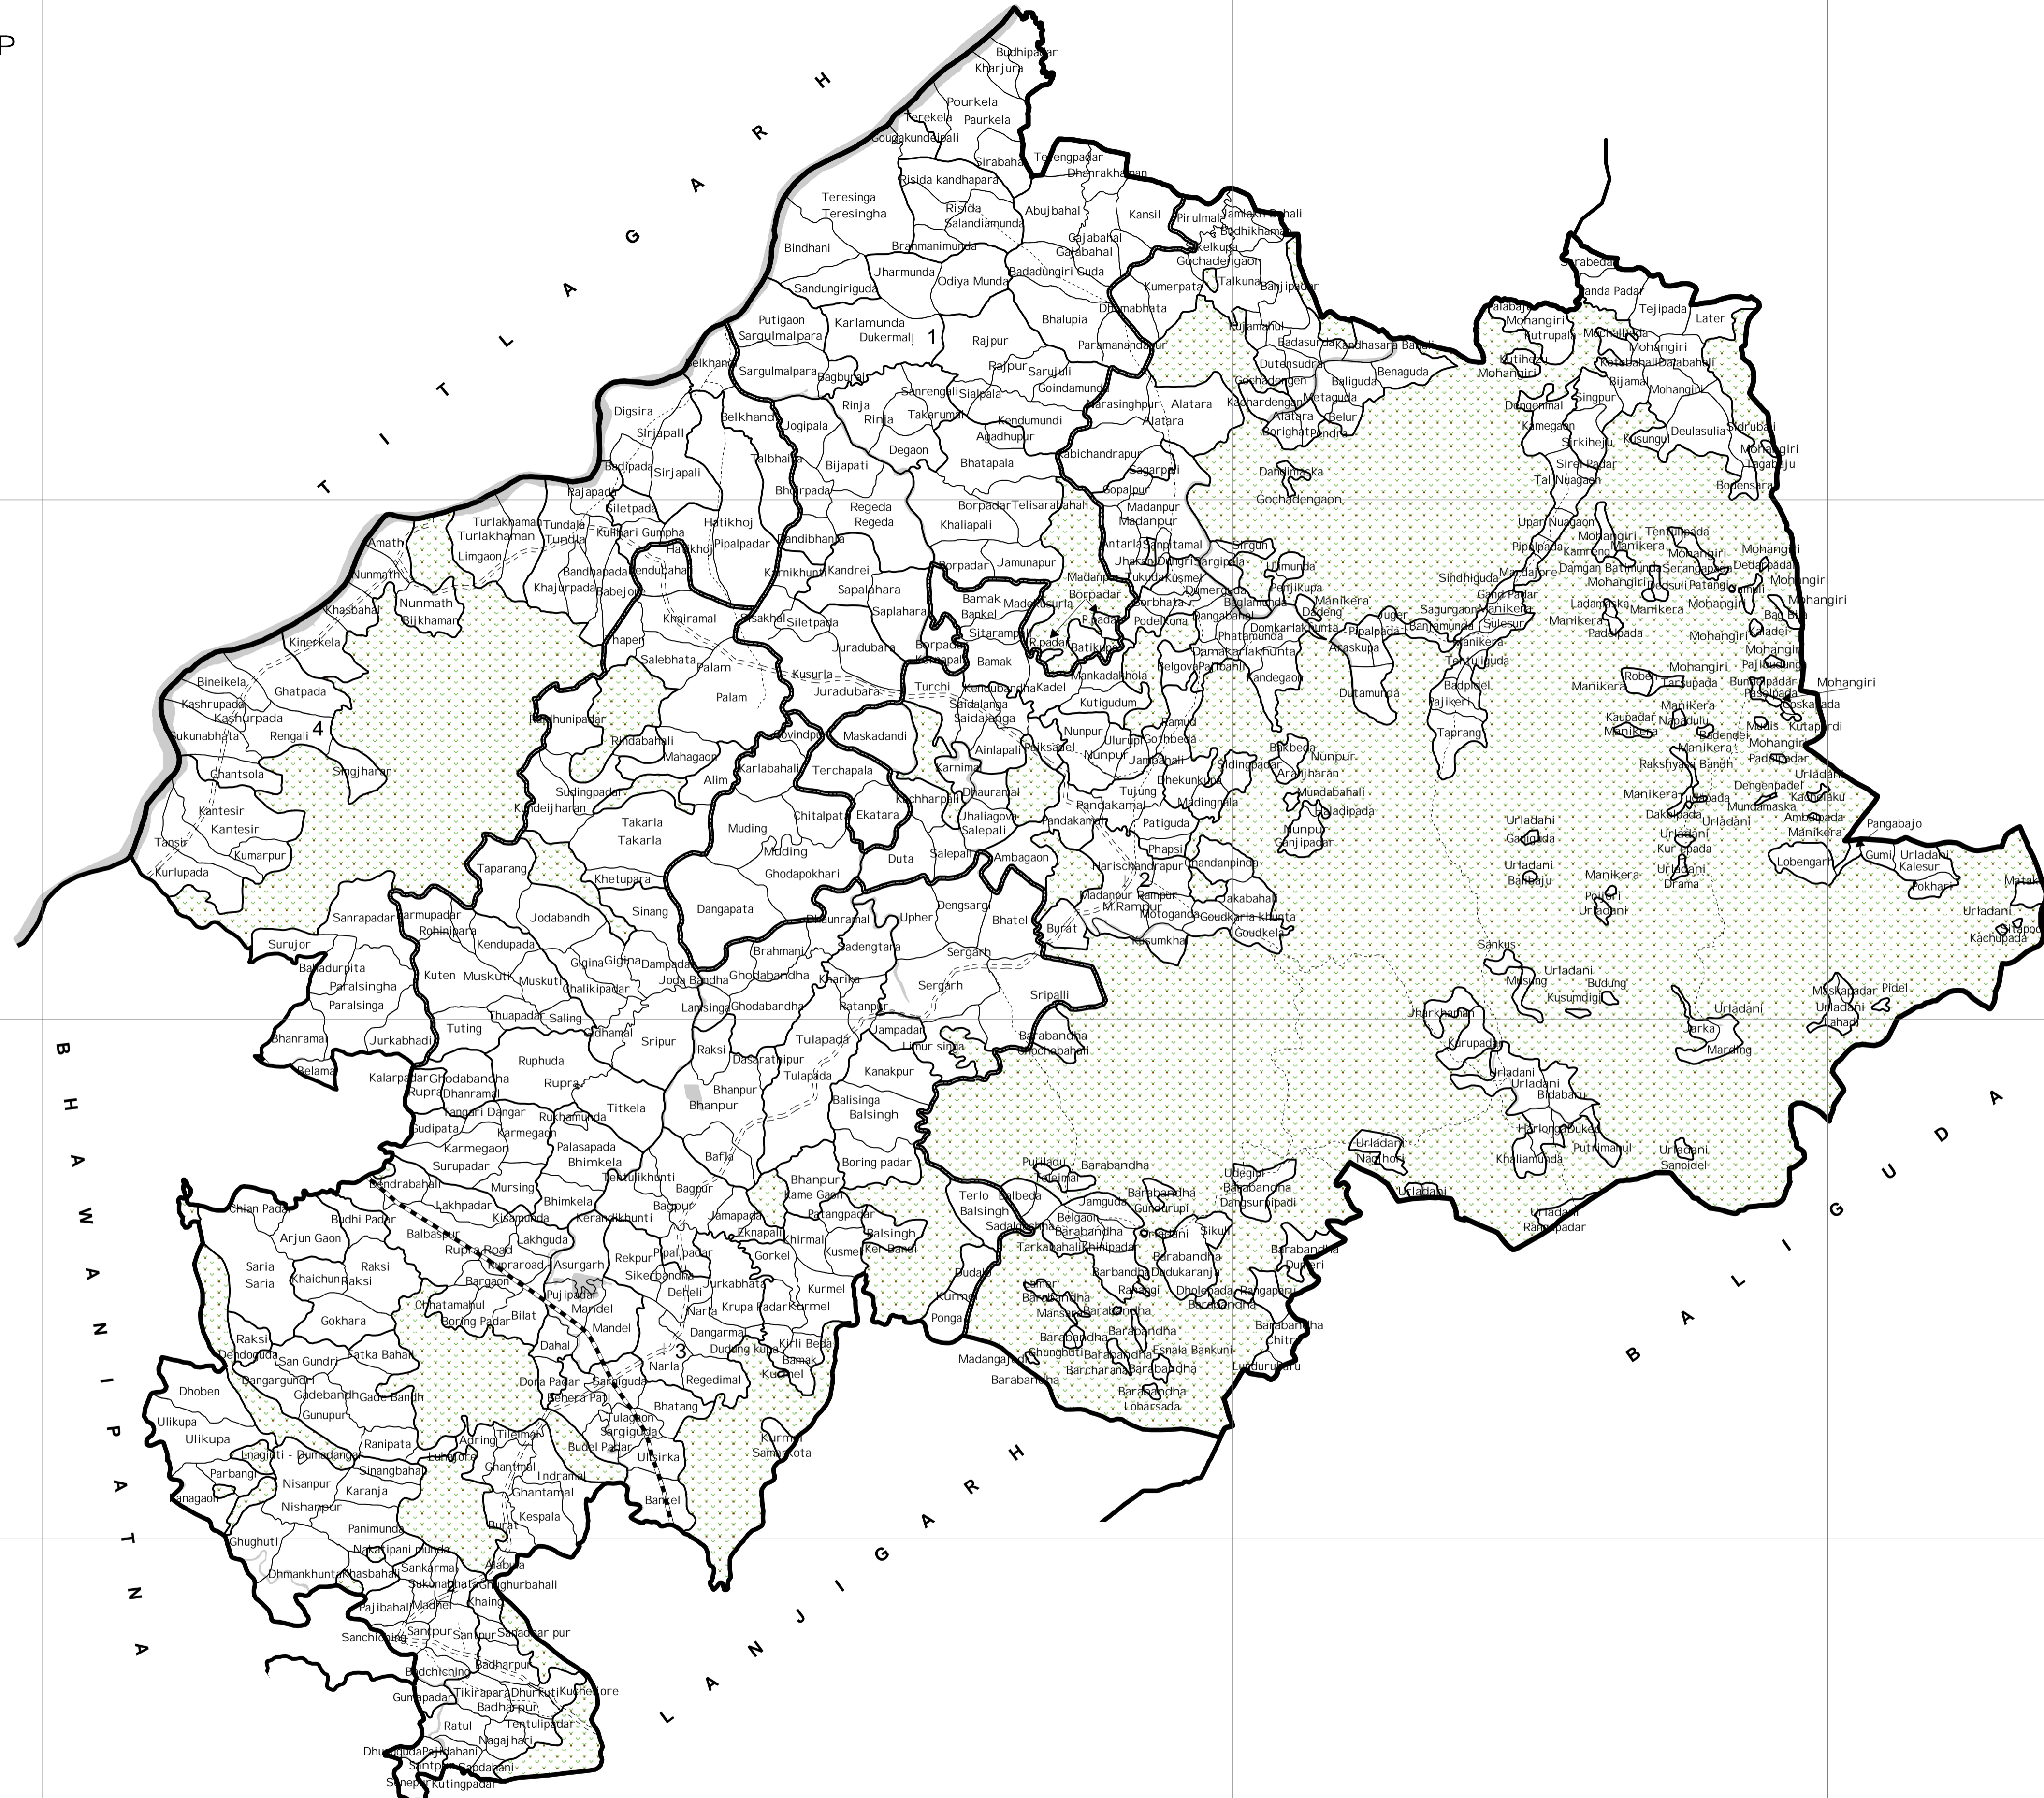

ASSEMBLY CONSTITUENCY MAP

81-NARLA

(AS PER DELIMITATION COMMISSION'S ORDER Dt. 15-12-2006)

KALAHANDI DISTRICT, ORISSA

- 1- KARLAMUNDA BLOCK
- 2- M.RAMPUR BLOCK
- 3- NARLA BLOCK
- 4- KESINGA BLOCK (PART)

- BLOCK H.Q.
- MUNICIPALITY / NAC
- FOREST
- RIVER / RESERVOIR

- ASSEMBLY BOUNDARY
- BLOCK BOUNDARY
- G.P. BOUNDARY
- VILLAGE BOUNDARY

- NATIONAL HIGHWAY
- MAJOR ROADS
- OTHER ROADS
- RAILWAY

Sponsored by  
**CHIEF ELECTORAL OFFICER**  
Orissa, Bhubaneswar

**Orissa Remote Sensing Application Centre**  
Dept. of Science and Technology  
Govt. of Orissa, Bhubaneswar