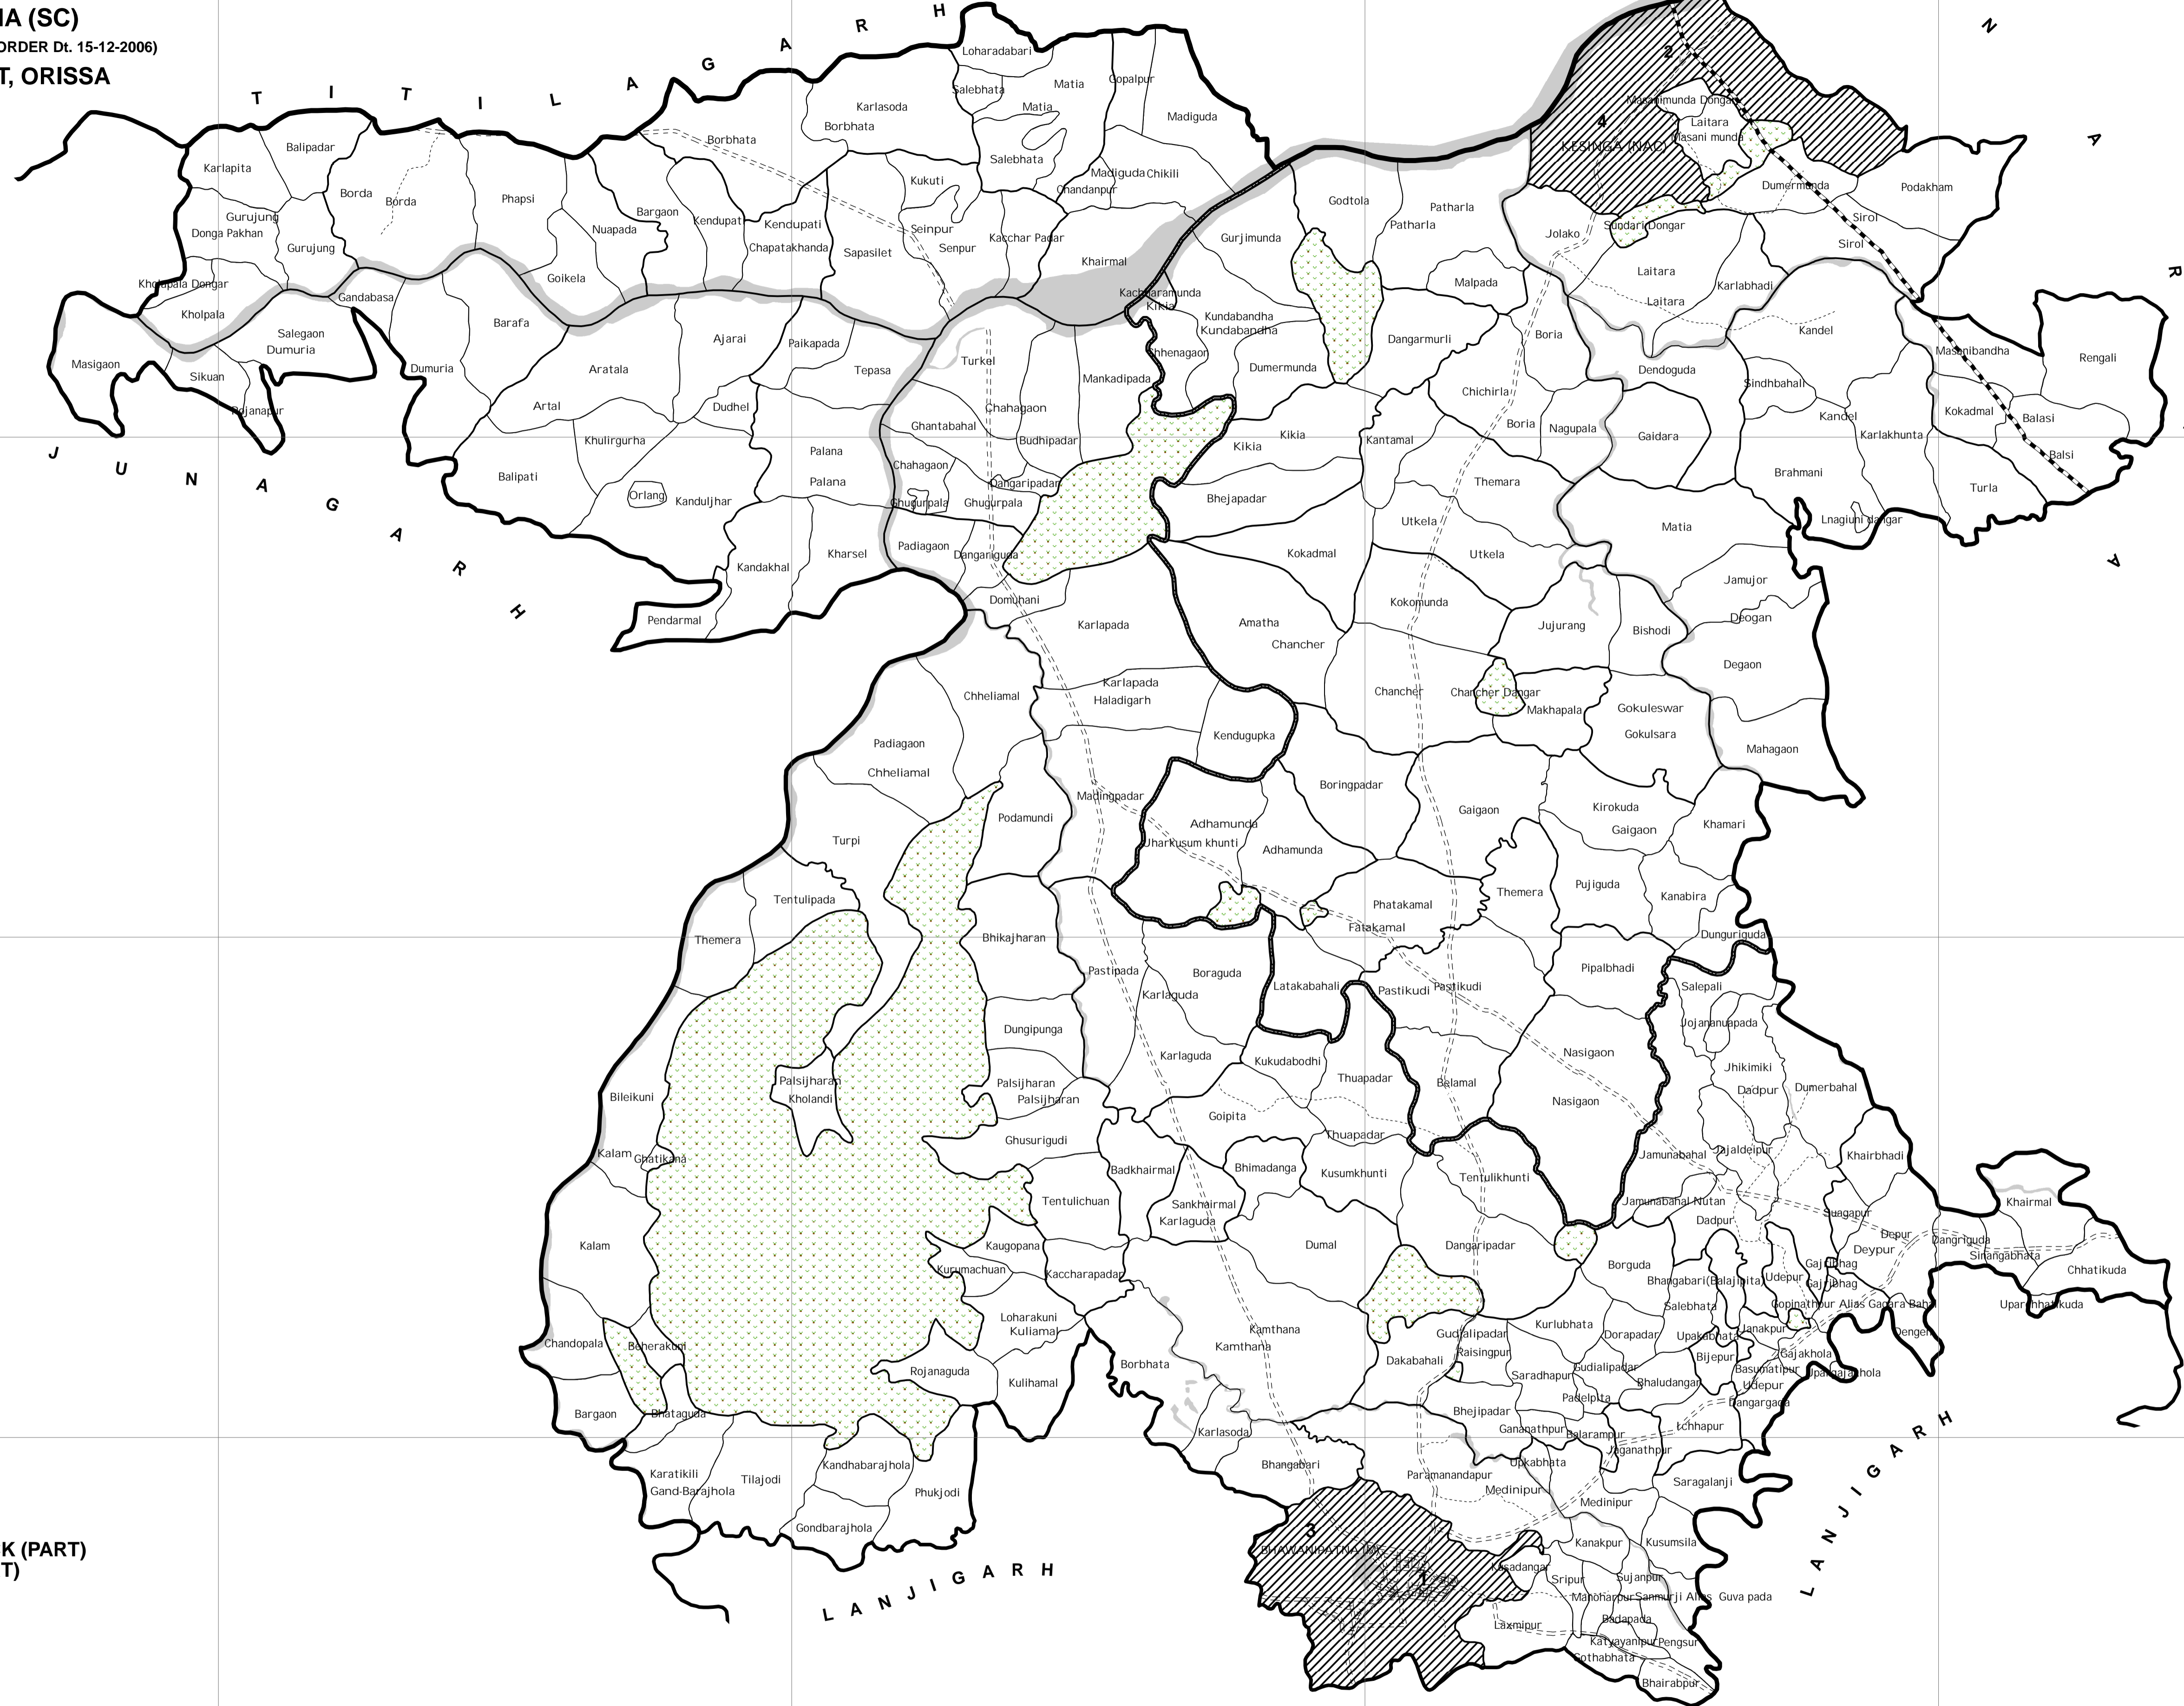

ASSEMBLY CONSTITUENCY MAP

**80-BHAWANIPATNA (SC)**

(AS PER DELIMITATION COMMISSION'S ORDER Dt. 15-12-2006)

**KALAHANDI DISTRICT, ORISSA**

- 1 - BHAWANIPATNA BLOCK (PART)
- 2 - KESINGA BLOCK (PART)
- 3 - BHAWANIPATNA (M)
- 4 - KESINGA (NAC)

- BLOCK H.Q.
- MUNICIPALITY / NAC
- FOREST
- RIVER / RESERVOIR

- ASSEMBLY BOUNDARY
- BLOCK BOUNDARY
- G.P. BOUNDARY
- VILLAGE BOUNDARY

- NATIONAL HIGHWAY
- MAJOR ROADS
- OTHER ROADS
- RAILWAY

Sponsored by  
**CHIEF ELECTORAL OFFICER**  
Orissa, Bhubaneswar