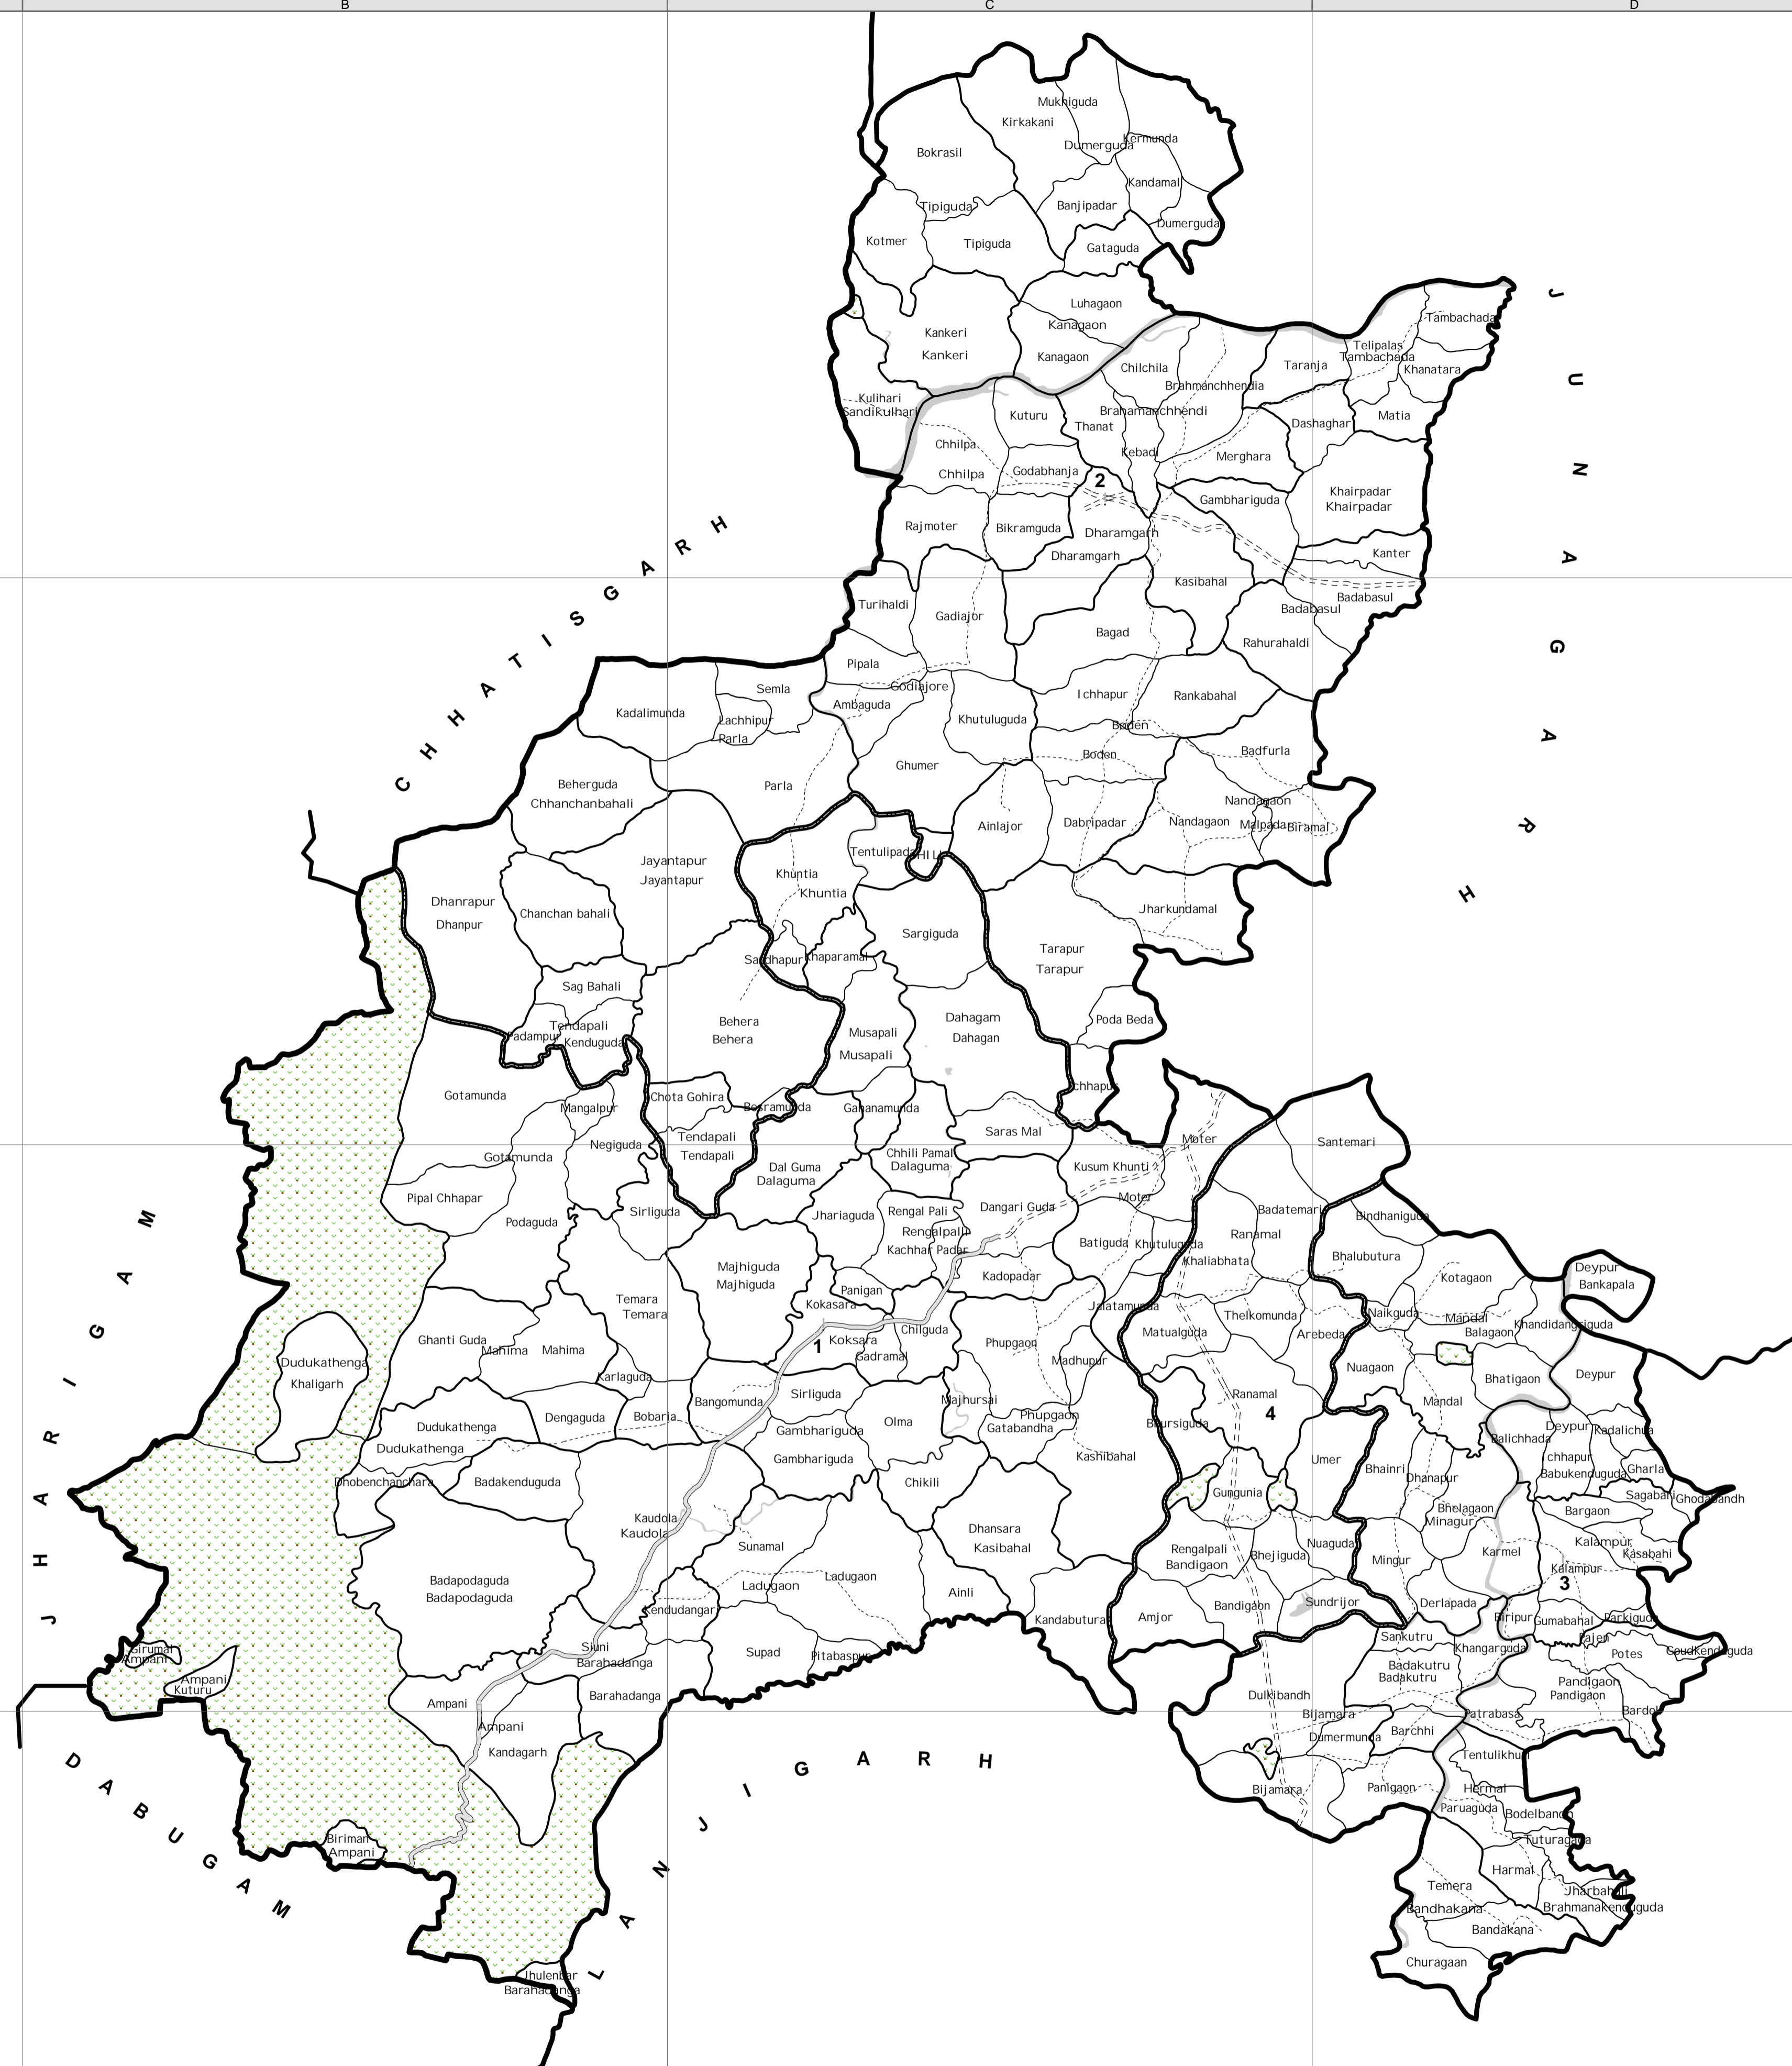

ASSEMBLY CONSTITUENCY MAP
79-DHARMGARH
 (AS PER DELIMITATION COMMISSION'S ORDER Dt. 15-12-2006)
KALAHANDI DISTRICT, ORISSA

- 1 - KOKSARA BLOCK
- 2 - DHARMGARH BLOCK
- 3 - KALAMPUR BLOCK
- 4 - JAIPATANA BLOCK (PART)

! BLOCK H.Q.	— ASSEMBLY BOUNDARY	— NATIONAL HIGHWAY
▨ MUNICIPALITY / NAC	— BLOCK BOUNDARY	----- MAJOR ROADS
▤ FOREST	— G.P. BOUNDARY OTHER ROADS
▣ RIVER / RESERVOIR	— VILLAGE BOUNDARY	- - - - RAILWAY

Sponsored by
CHIEF ELECTORAL OFFICER
 Orissa, Bhubaneswar