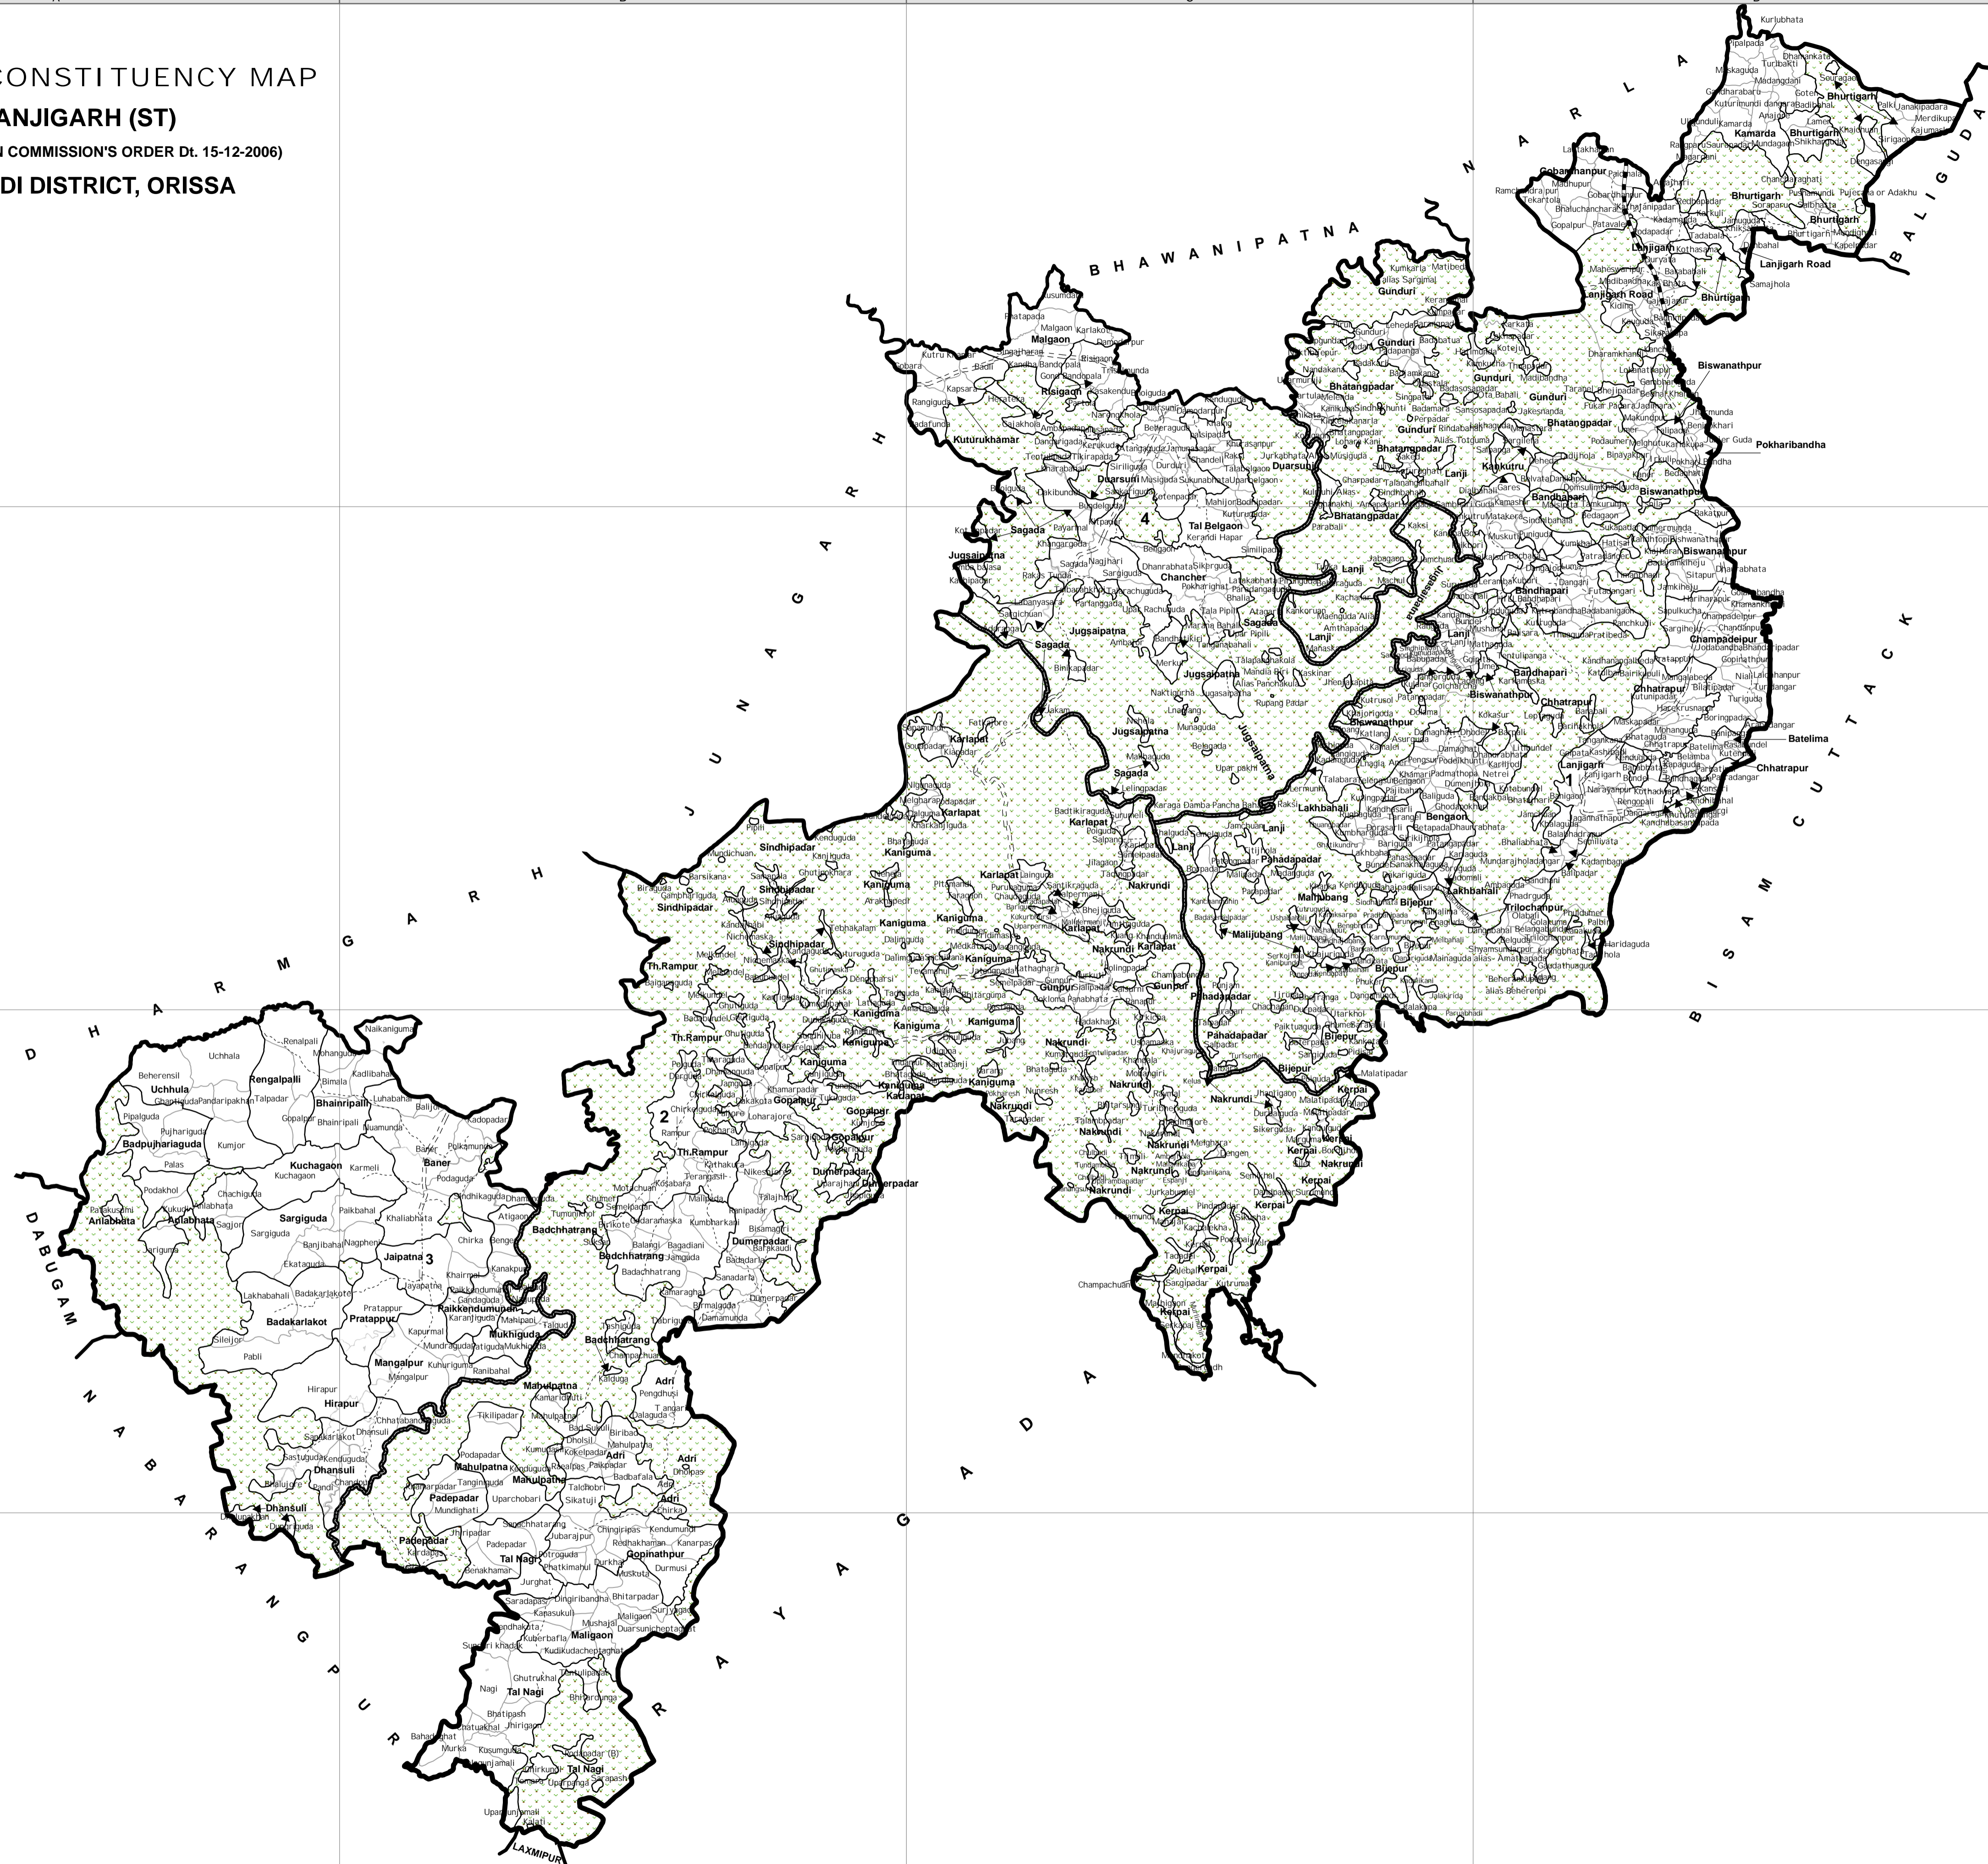

ASSEMBLY CONSTITUENCY MAP
77-LANJIGARH (ST)
 (AS PER DELIMITATION COMMISSION'S ORDER Dt. 15-12-2006)
KALAHANDI DISTRICT, ORISSA

1-LANJIGARH BLOCK
 2-THUAMUL RAMPUR BLOCK
 3-JAIPATANA BLOCK (PART)
 4-BHAWANIPATNA BLOCK (PART)

- | | | |
|---|---|--|
| <p>BLOCK H.Q.</p> <p> MUNICIPALITY / NAC</p> <p> FOREST</p> <p> RIVER / RESERVOIR</p> | <p> ASSEMBLY BOUNDARY</p> <p> BLOCK BOUNDARY</p> <p> G.P. BOUNDARY</p> <p> VILLAGE BOUNDARY</p> | <p> NATIONAL HIGHWAY</p> <p> MAJOR ROADS</p> <p> OTHER ROADS</p> <p> RAILWAY</p> |
|---|---|--|