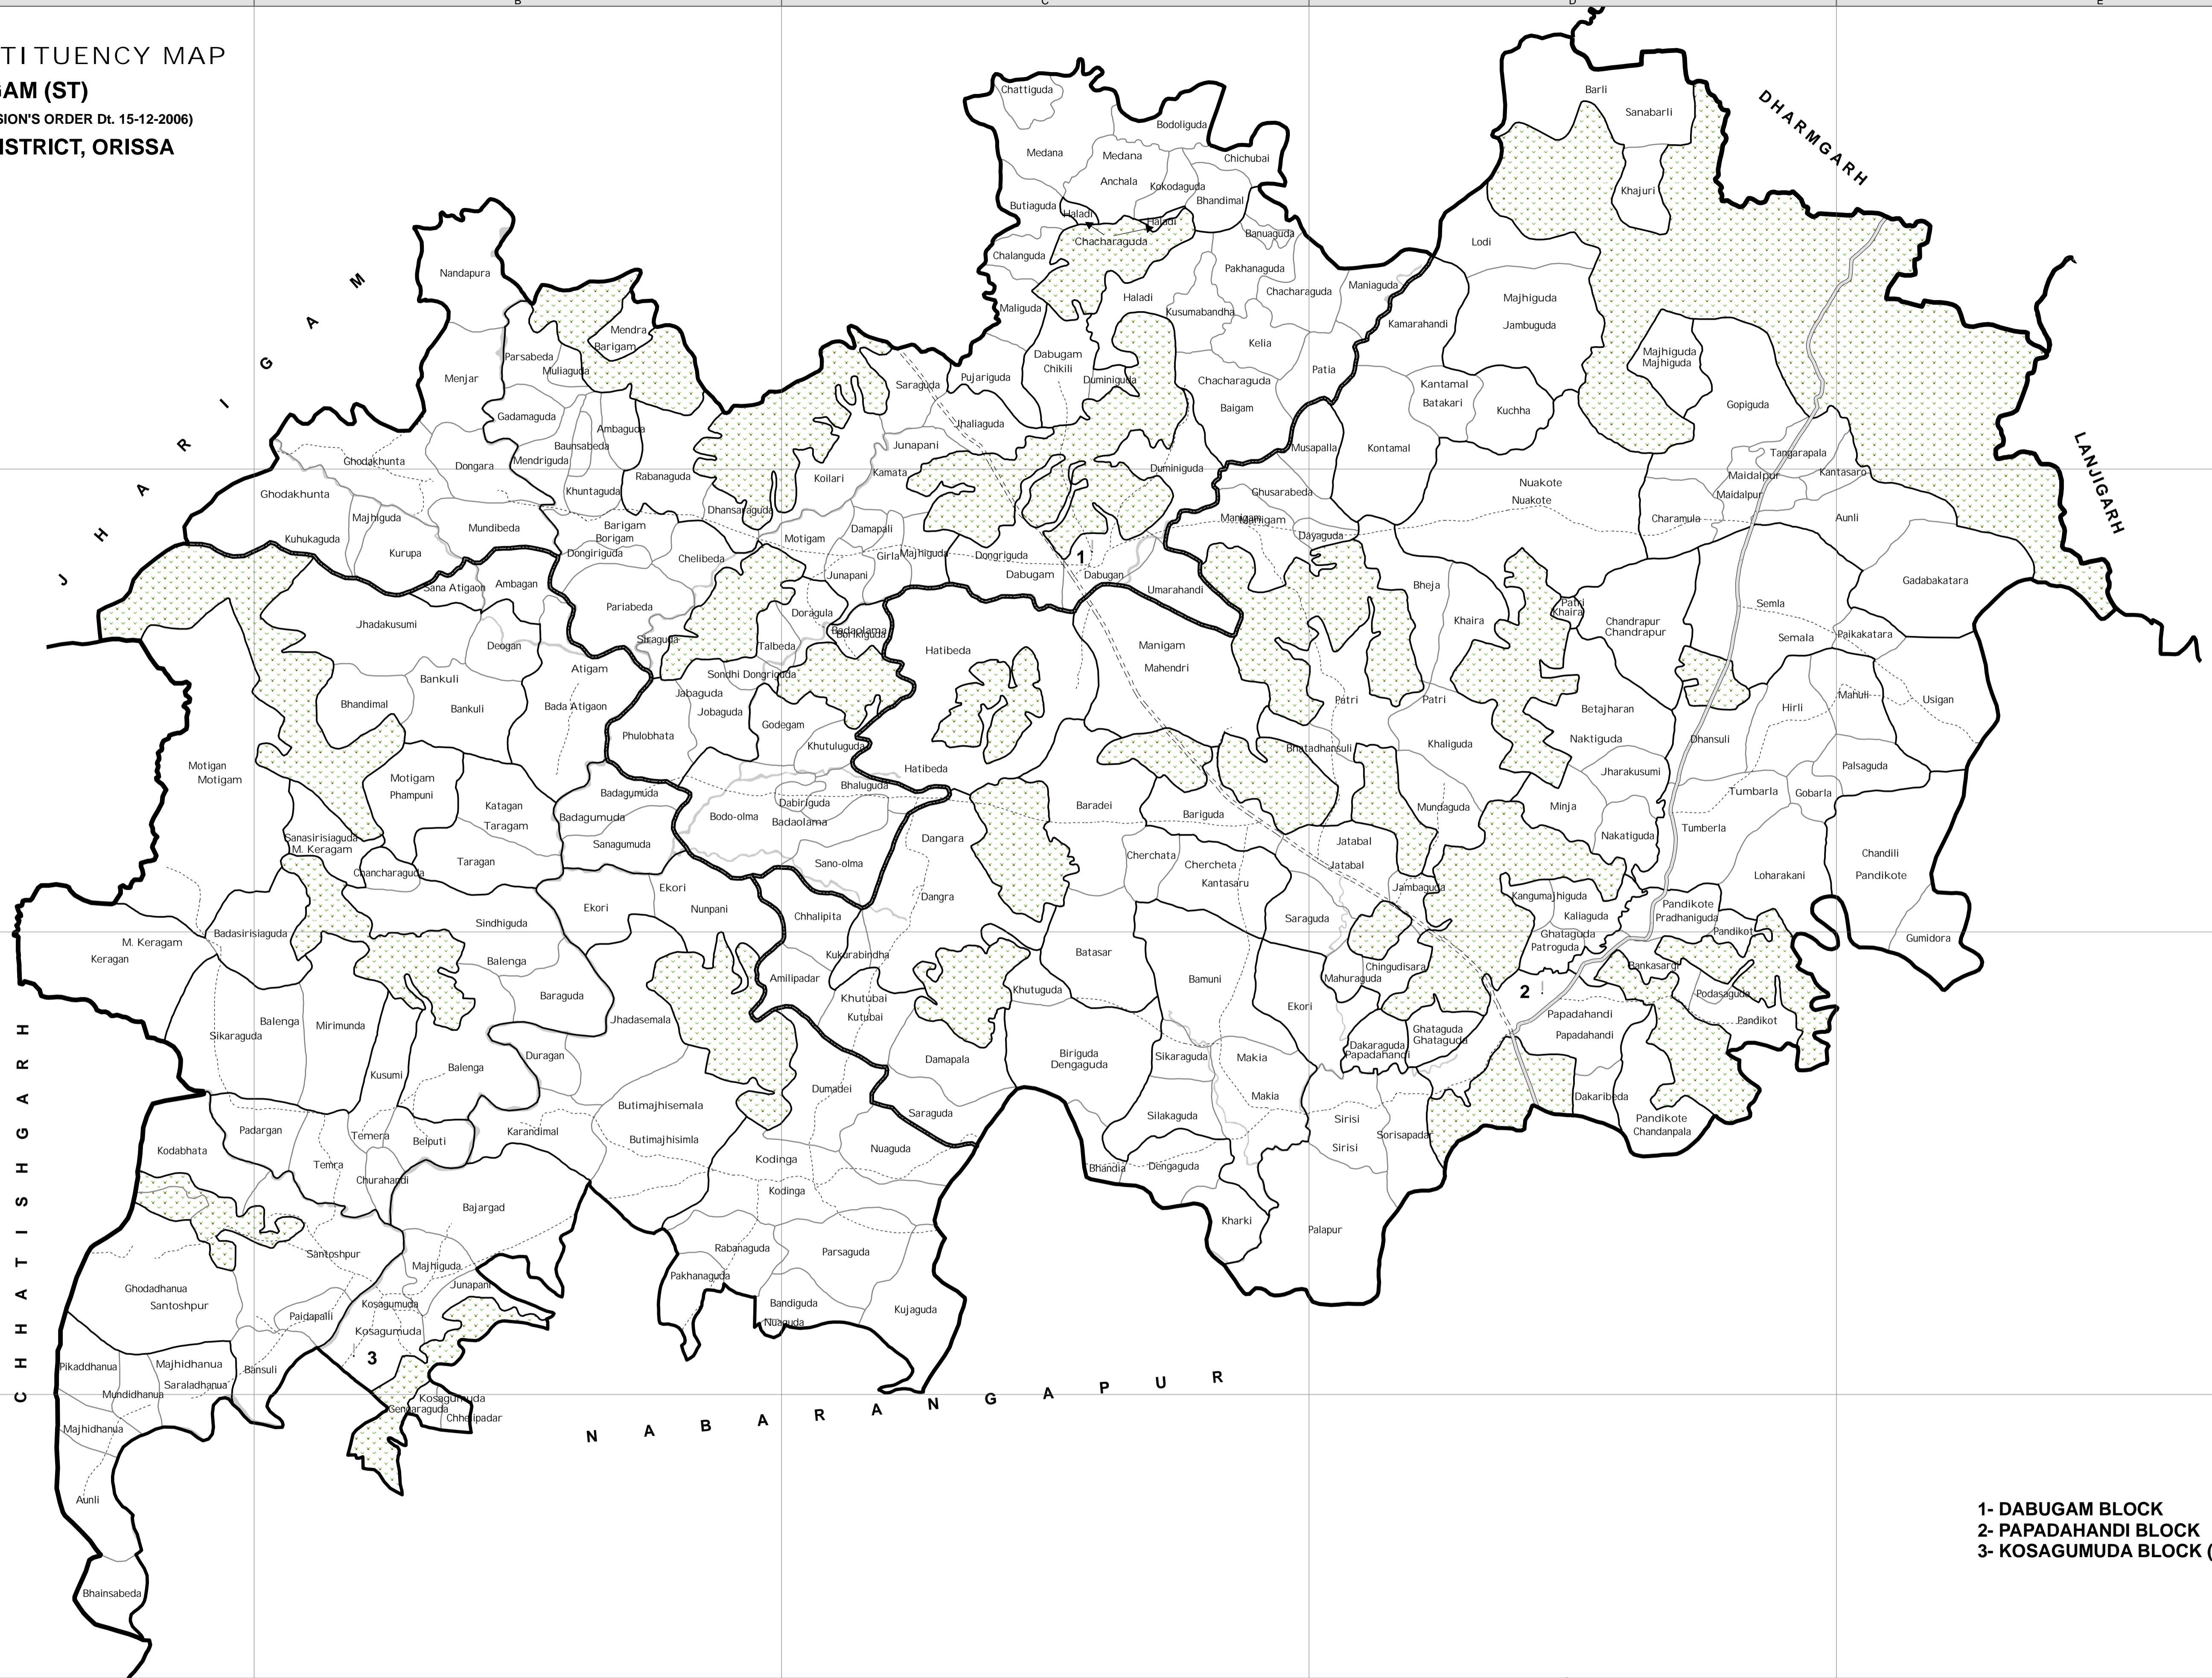

ASSEMBLY CONSTITUENCY MAP

76-DABUGAM (ST)

(AS PER DELIMITATION COMMISSION'S ORDER Dt. 15-12-2006)

NABARANGPUR DISTRICT, ORISSA

1- DABUGAM BLOCK
2- PAPADAHANDI BLOCK
3- KOSAGUMUDA BLOCK (PART)

Sponsored by
CHIEF ELECTORAL OFFICER
Orissa, Bhubaneswar

Orissa Remote Sensing Application Centre
Dept. of Science and Technology
Govt. of Orissa, Bhubaneswar