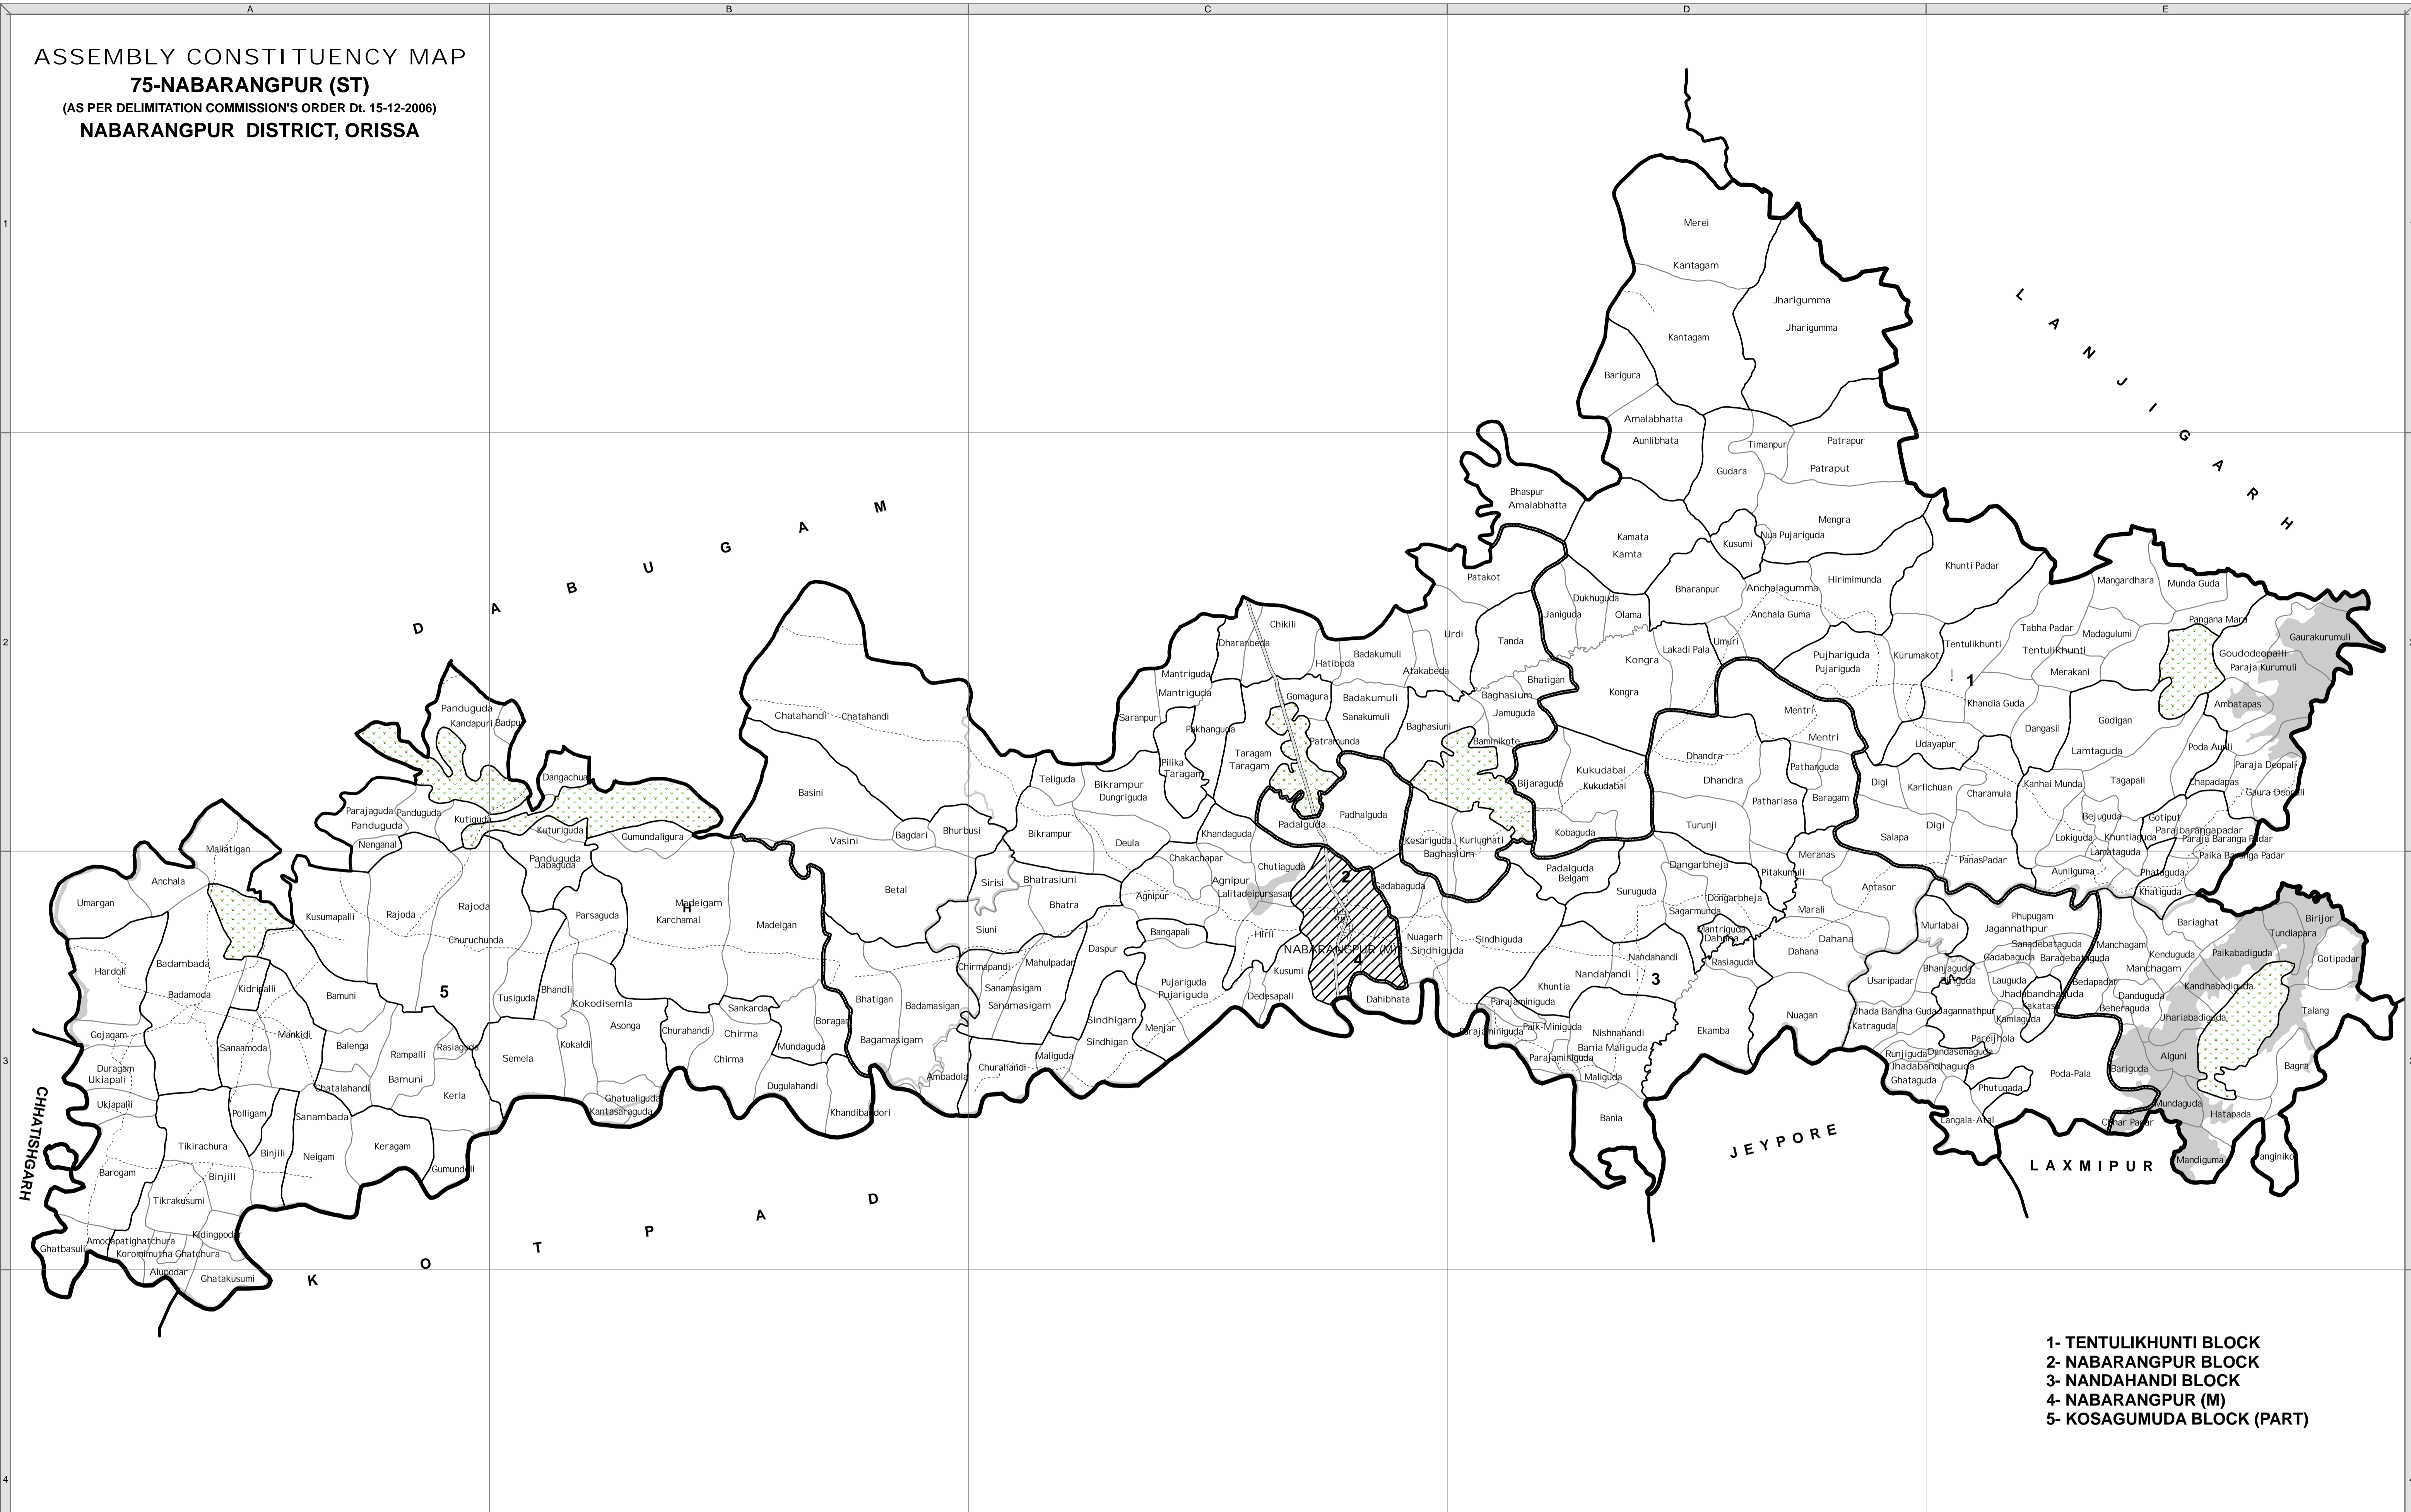

ASSEMBLY CONSTITUENCY MAP  
**75-NABARANGPUR (ST)**  
 (AS PER DELIMITATION COMMISSION'S ORDER Dt. 15-12-2006)  
**NABARANGPUR DISTRICT, ORISSA**

- 1- TENTULIKHUNTI BLOCK
- 2- NABARANGPUR BLOCK
- 3- NANDAHANDI BLOCK
- 4- NABARANGPUR (M)
- 5- KOSAGUMUDA BLOCK (PART)

BLOCK H.Q.	ASSEMBLY BOUNDARY	NATIONAL HIGHWAY
MUNICIPALITY / NAC	BLOCK BOUNDARY	MAJOR ROADS
FOREST	G.P. BOUNDARY	OTHER ROADS
RIVER / RESERVOIR	VILLAGE BOUNDARY	RAILWAY

Sponsored by  
**CHIEF ELECTORAL OFFICER**  
 Orissa, Bhubaneswar