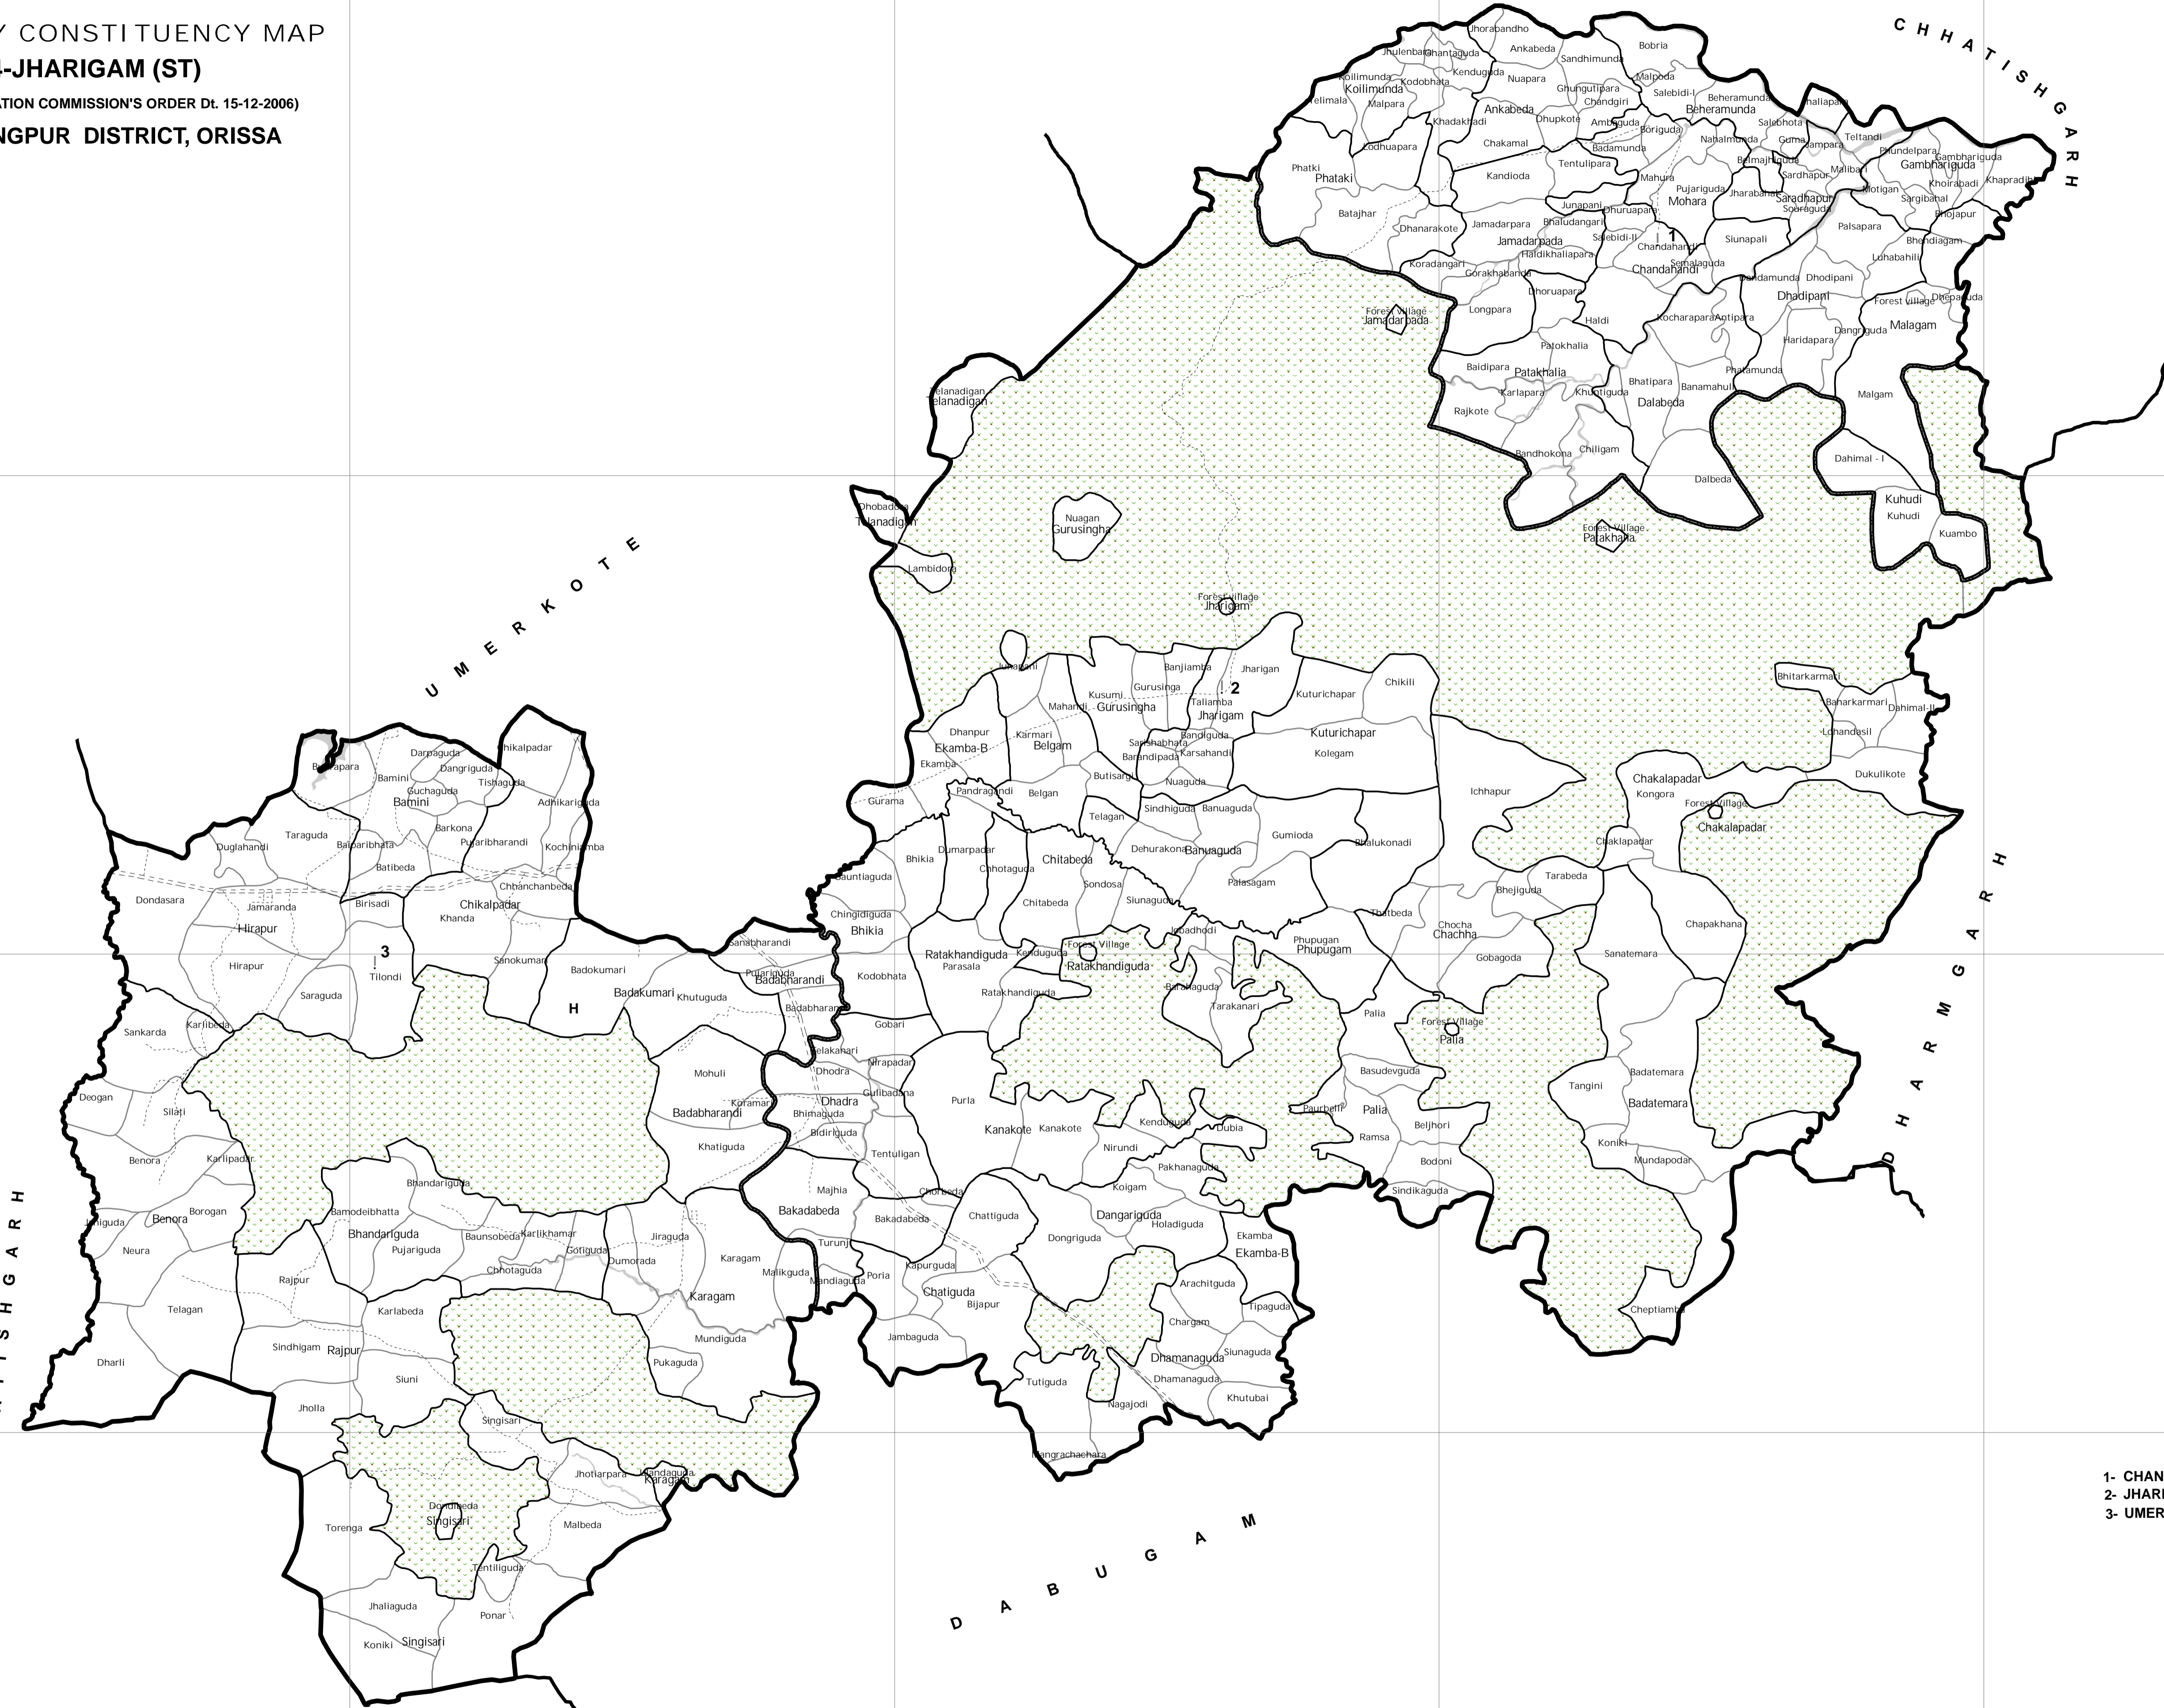

ASSEMBLY CONSTITUENCY MAP
74-JHARIGAM (ST)
 (AS PER DELIMITATION COMMISSION'S ORDER Dt. 15-12-2006)
NABARANGPUR DISTRICT, ORISSA

C H H A T I S H G A R H

U M E R K O T E

C H H A T I S H G A R H

D H A R M G A R H

D A B U G A M

- 1- CHANDAHANDI BLOCK
- 2- JHARIGAM BLOCK
- 3- UMERKOTE BLOCK

BLOCK H.Q.	ASSEMBLY BOUNDARY	NATIONAL HIGHWAY
MUNICIPALITY / NAC	BLOCK BOUNDARY	MAJOR ROADS
FOREST	G.P. BOUNDARY	OTHER ROADS
RIVER / RESERVOIR	VILLAGE BOUNDARY	RAILWAY