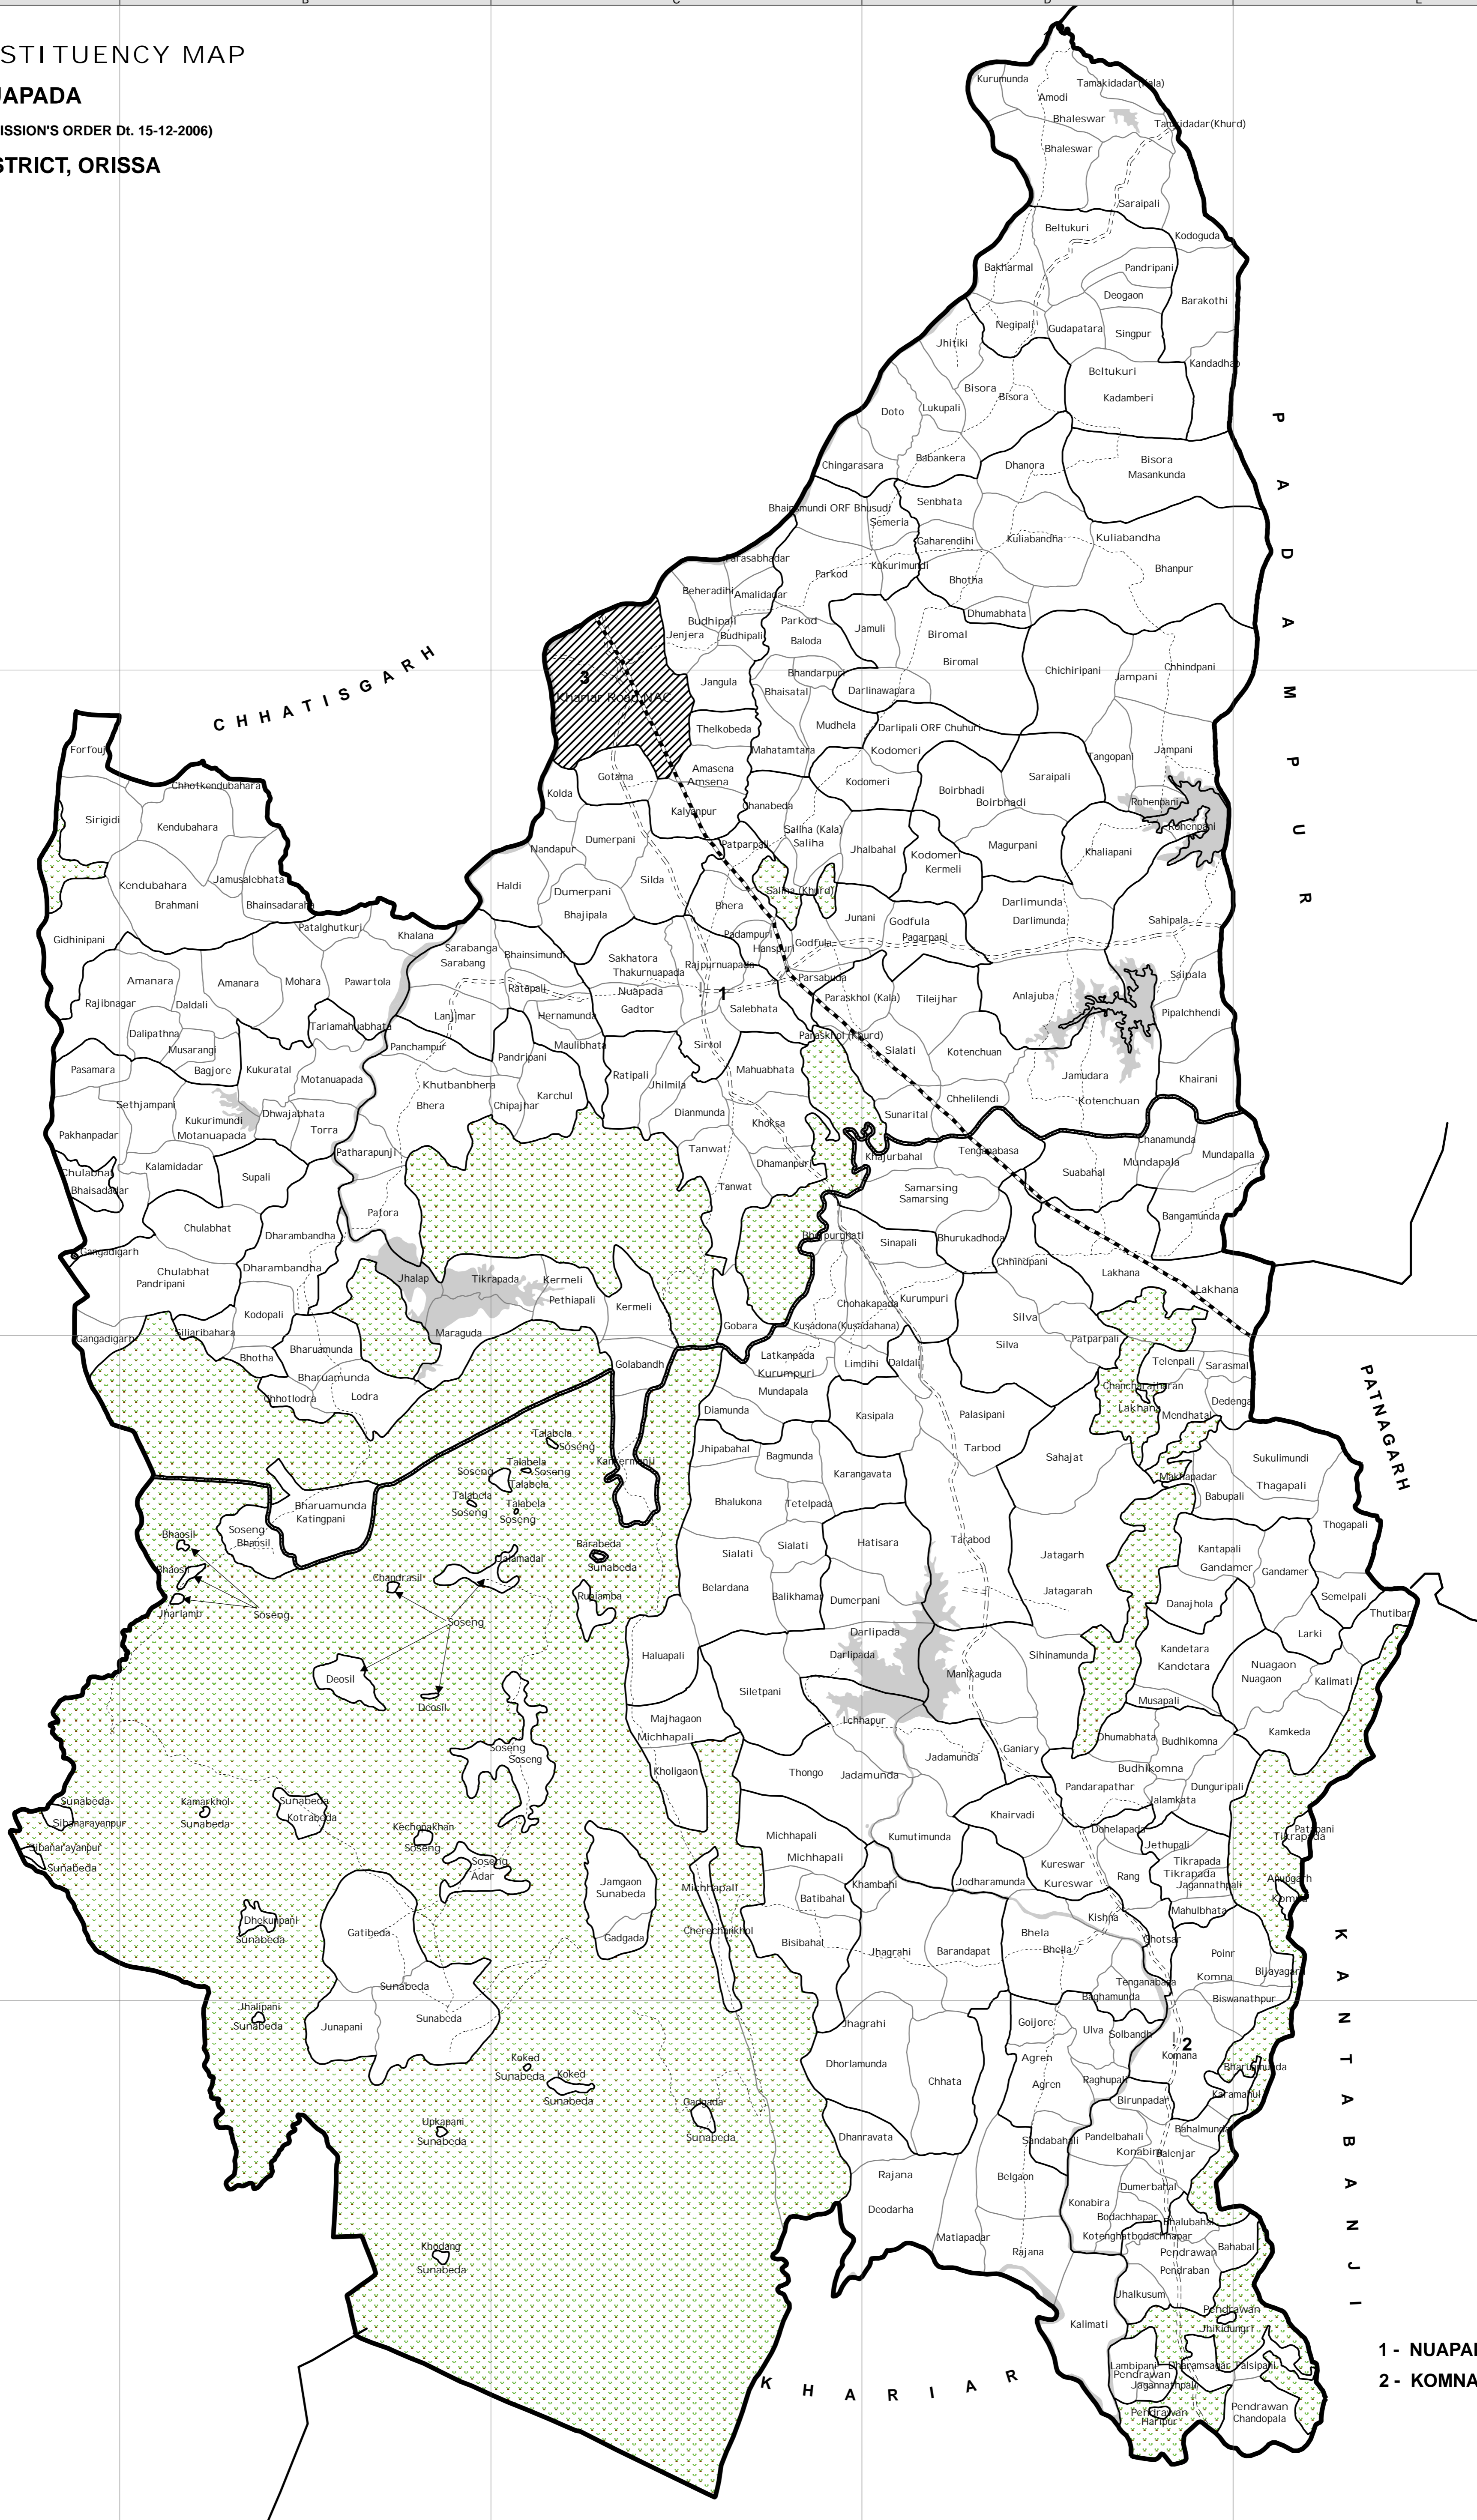

ASSEMBLY CONSTITUENCY MAP

71- NUAPADA

(AS PER DELIMITATION COMMISSION'S ORDER Dt. 15-12-2006)

NUAPADA DISTRICT, ORISSA

1 - NUAPADA BLOCK
2 - KOMNA BLOCK

<p>↓ BLOCK H.Q.</p> <p>▨ MUNICIPALITY / NAC</p> <p>▨ FOREST</p> <p>▨ RIVER / RESERVOIR</p>	<p>— ASSEMBLY BOUNDARY</p> <p>— BLOCK BOUNDARY</p> <p>— G.P. BOUNDARY</p> <p>— VILLAGE BOUNDARY</p>	<p>— NATIONAL HIGHWAY</p> <p>— MAJOR ROADS</p> <p>— OTHER ROADS</p> <p>— RAILWAY</p>	<p>0 1 2 4 6 8</p> <p>Kilometers</p>	<p>Sponsored by</p> <p>CHIEF ELECTORAL OFFICER</p> <p>Orissa, Bhubaneswar</p>	<p>Orissa Remote Sensing Application Centre</p> <p>Dept. of Science and Technology</p> <p>Govt. of Orissa, Bhubaneswar</p>
--	---	--	--------------------------------------	--	---