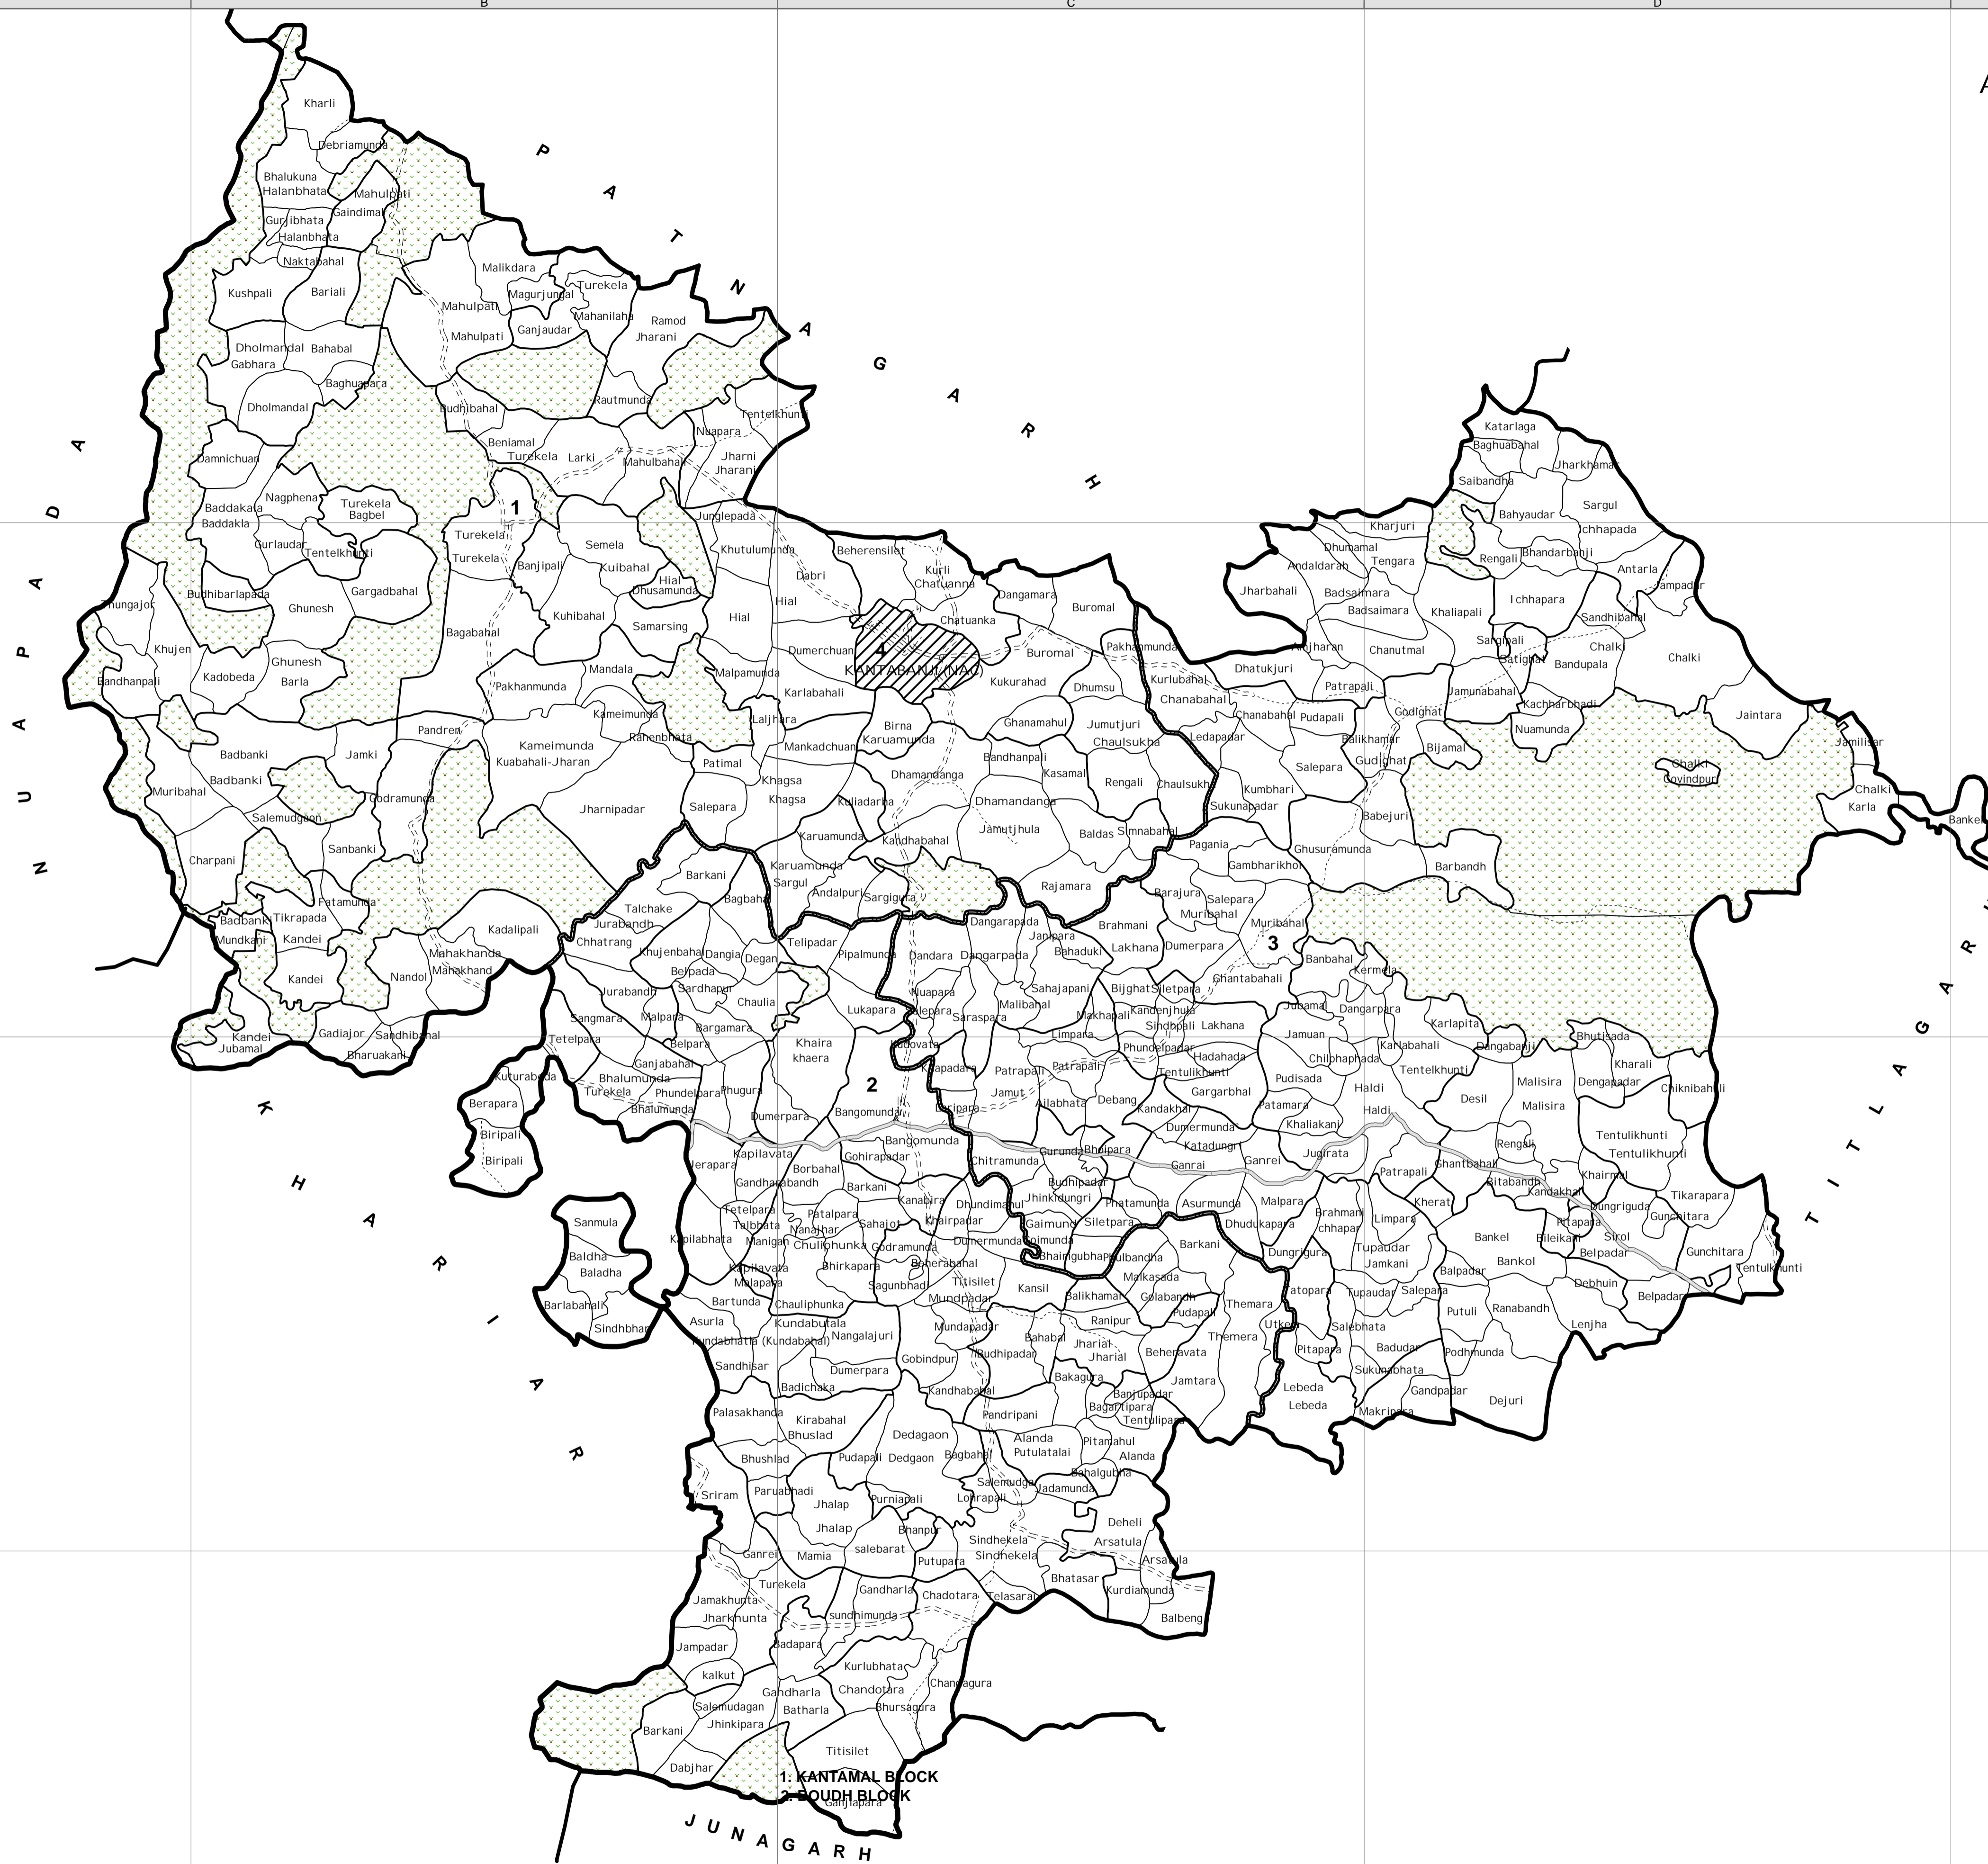

ASSEMBLY CONSTITUENCY MAP  
**70-KANTABANJI**  
 (AS PER DELIMITATION COMMISSION'S ORDER Dt. 15-12-2006)  
**BOLANGIR DISTRICT, ORISSA**

- 1 - TUREKELA BLOCK
- 2 - BANGOMUNDA BLOCK
- 3 - MURIBAHAL BLOCK
- 4 - KANTABANJI (NAC)

! BLOCK H.Q.	— ASSEMBLY BOUNDARY	— NATIONAL HIGHWAY
▨ MUNICIPALITY / NAC	— BLOCK BOUNDARY	----- MAJOR ROADS
▤ FOREST	— G.P. BOUNDARY	..... OTHER ROADS
■ RIVER / RESERVOIR	— VILLAGE BOUNDARY	- - - - RAILWAY