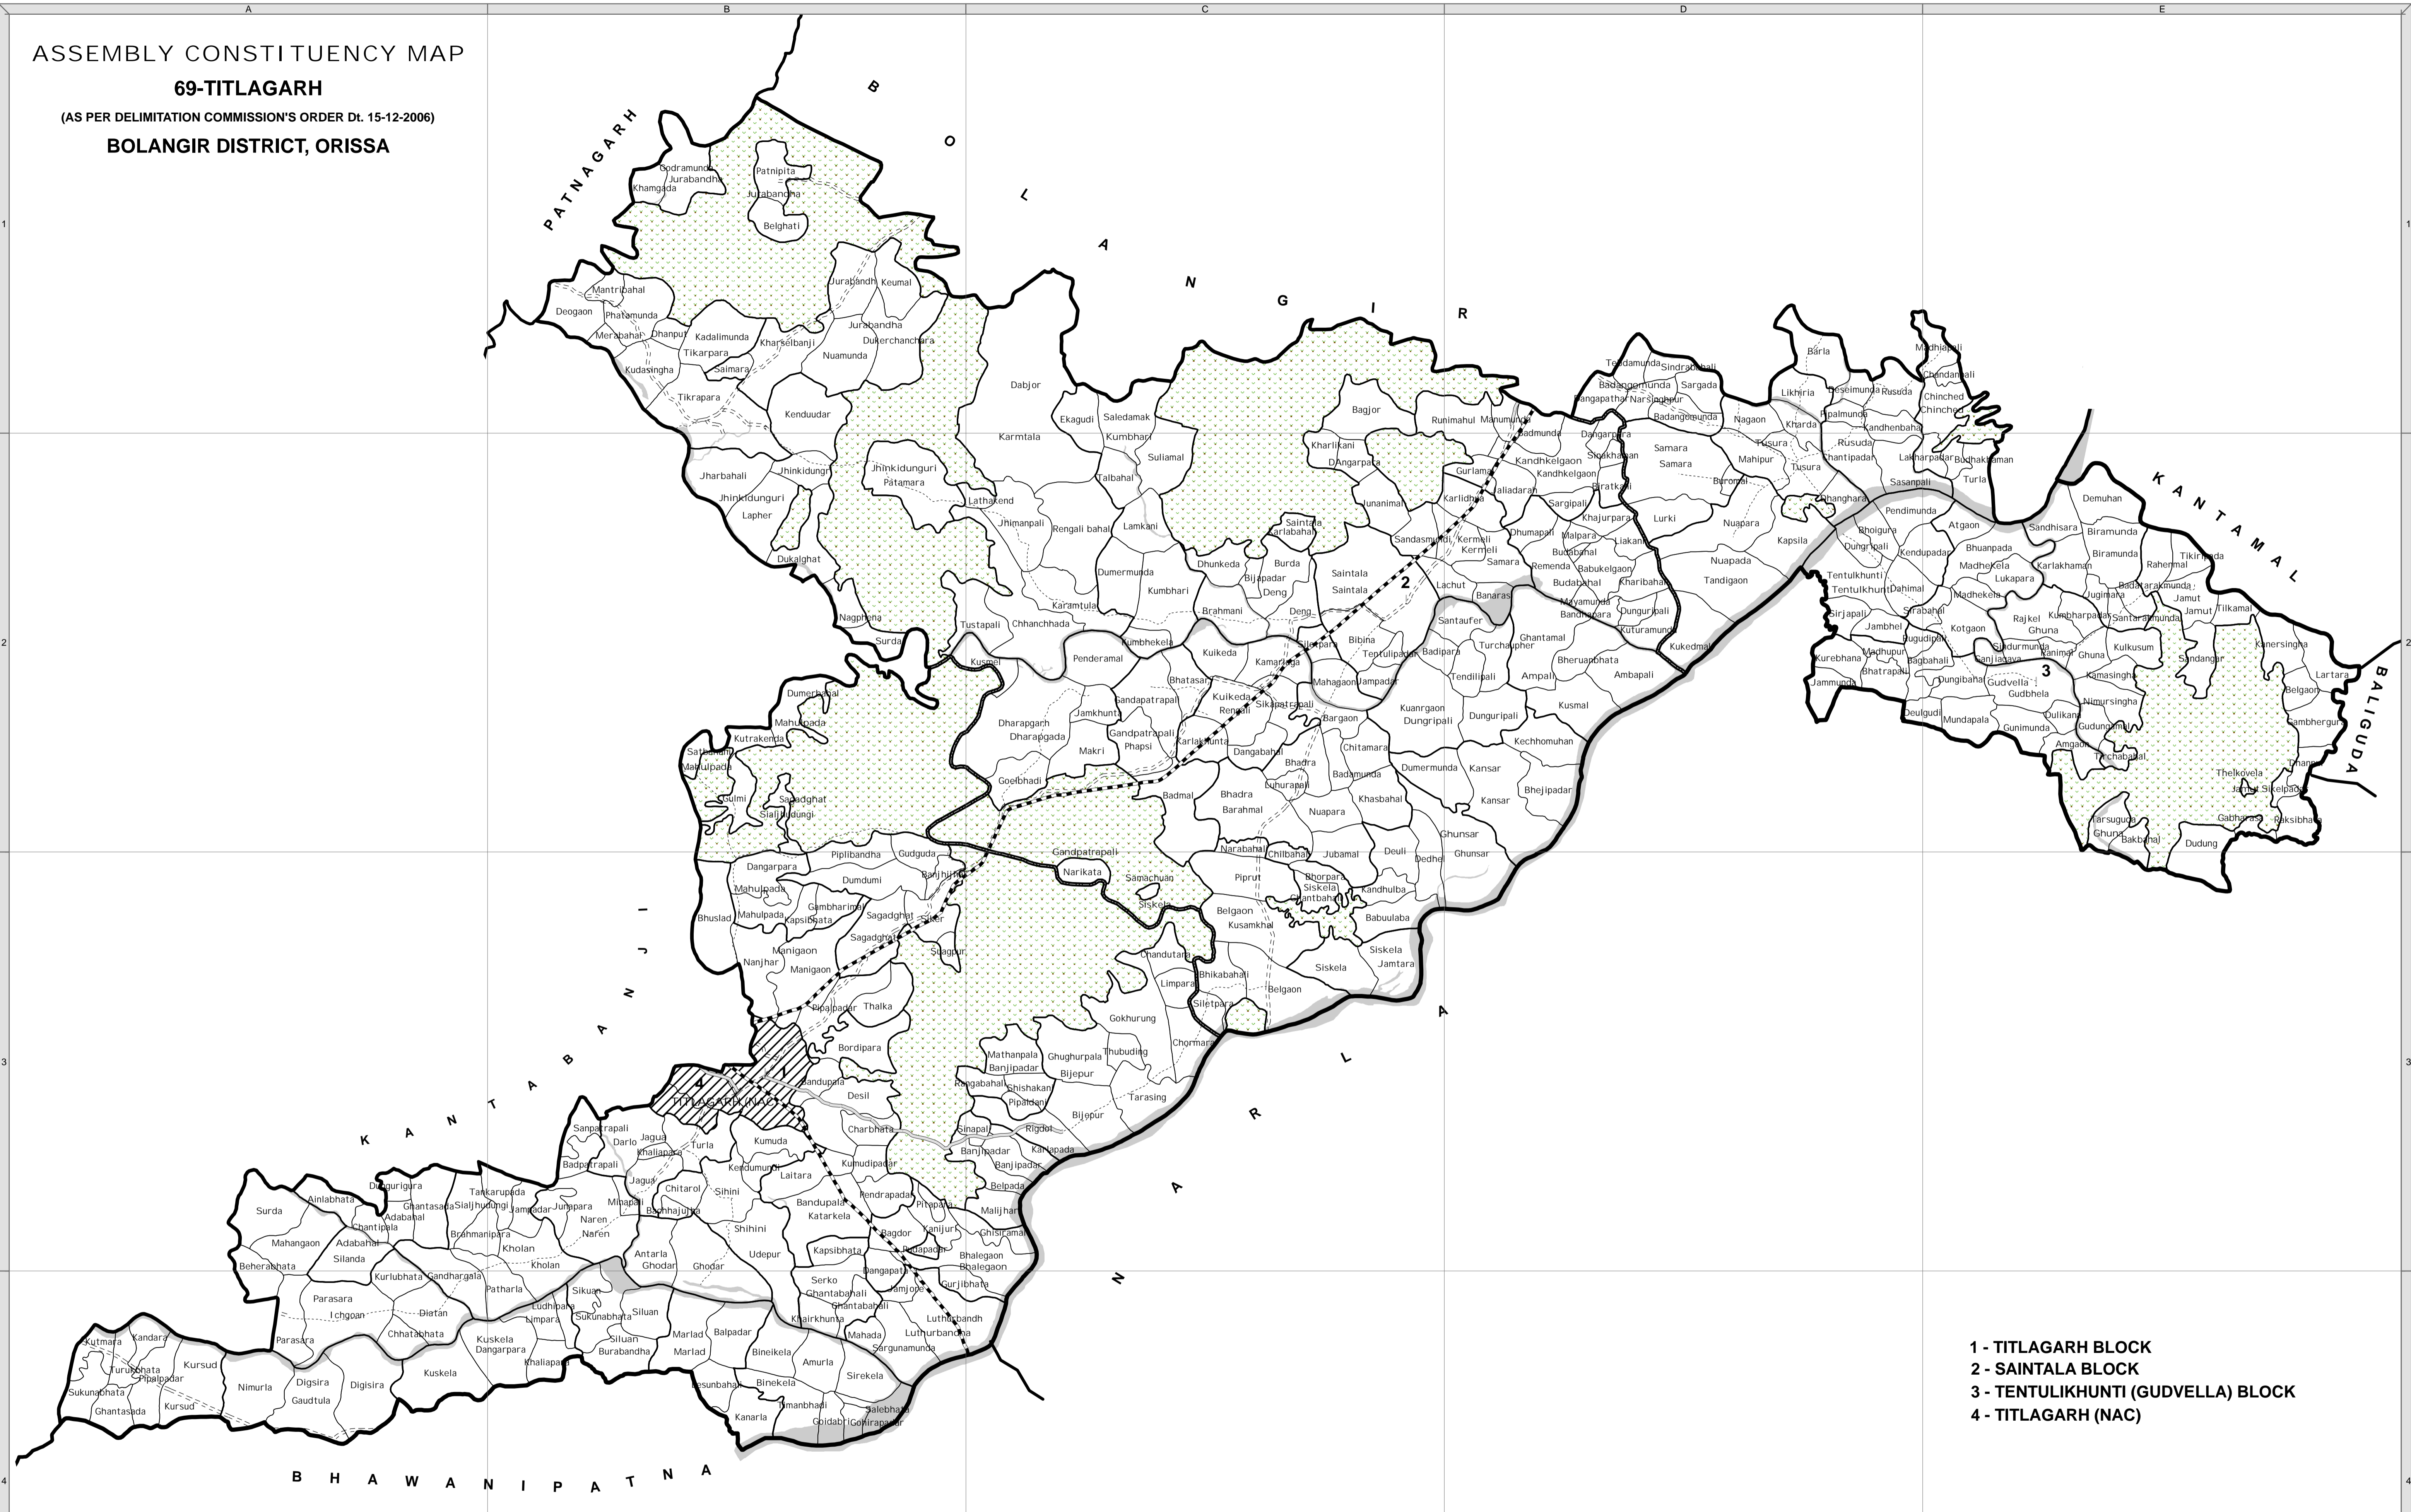

ASSEMBLY CONSTITUENCY MAP

69-TITLAGARH

(AS PER DELIMITATION COMMISSION'S ORDER Dt. 15-12-2006)

BOLANGIR DISTRICT, ORISSA

- 1 - TITLAGARH BLOCK
- 2 - SAINTALA BLOCK
- 3 - TENTULIKHUNTI (GUDVELLA) BLOCK
- 4 - TITLAGARH (NAC)

BLOCK H.Q.	ASSEMBLY BOUNDARY	NATIONAL HIGHWAY
MUNICIPALITY / NAC	BLOCK BOUNDARY	MAJOR ROADS
FOREST	G.P. BOUNDARY	OTHER ROADS
RIVER / RESERVOIR	VILLAGE BOUNDARY	RAILWAY

Sponsored by
CHIEF ELECTORAL OFFICER
Orissa, Bhubaneswar