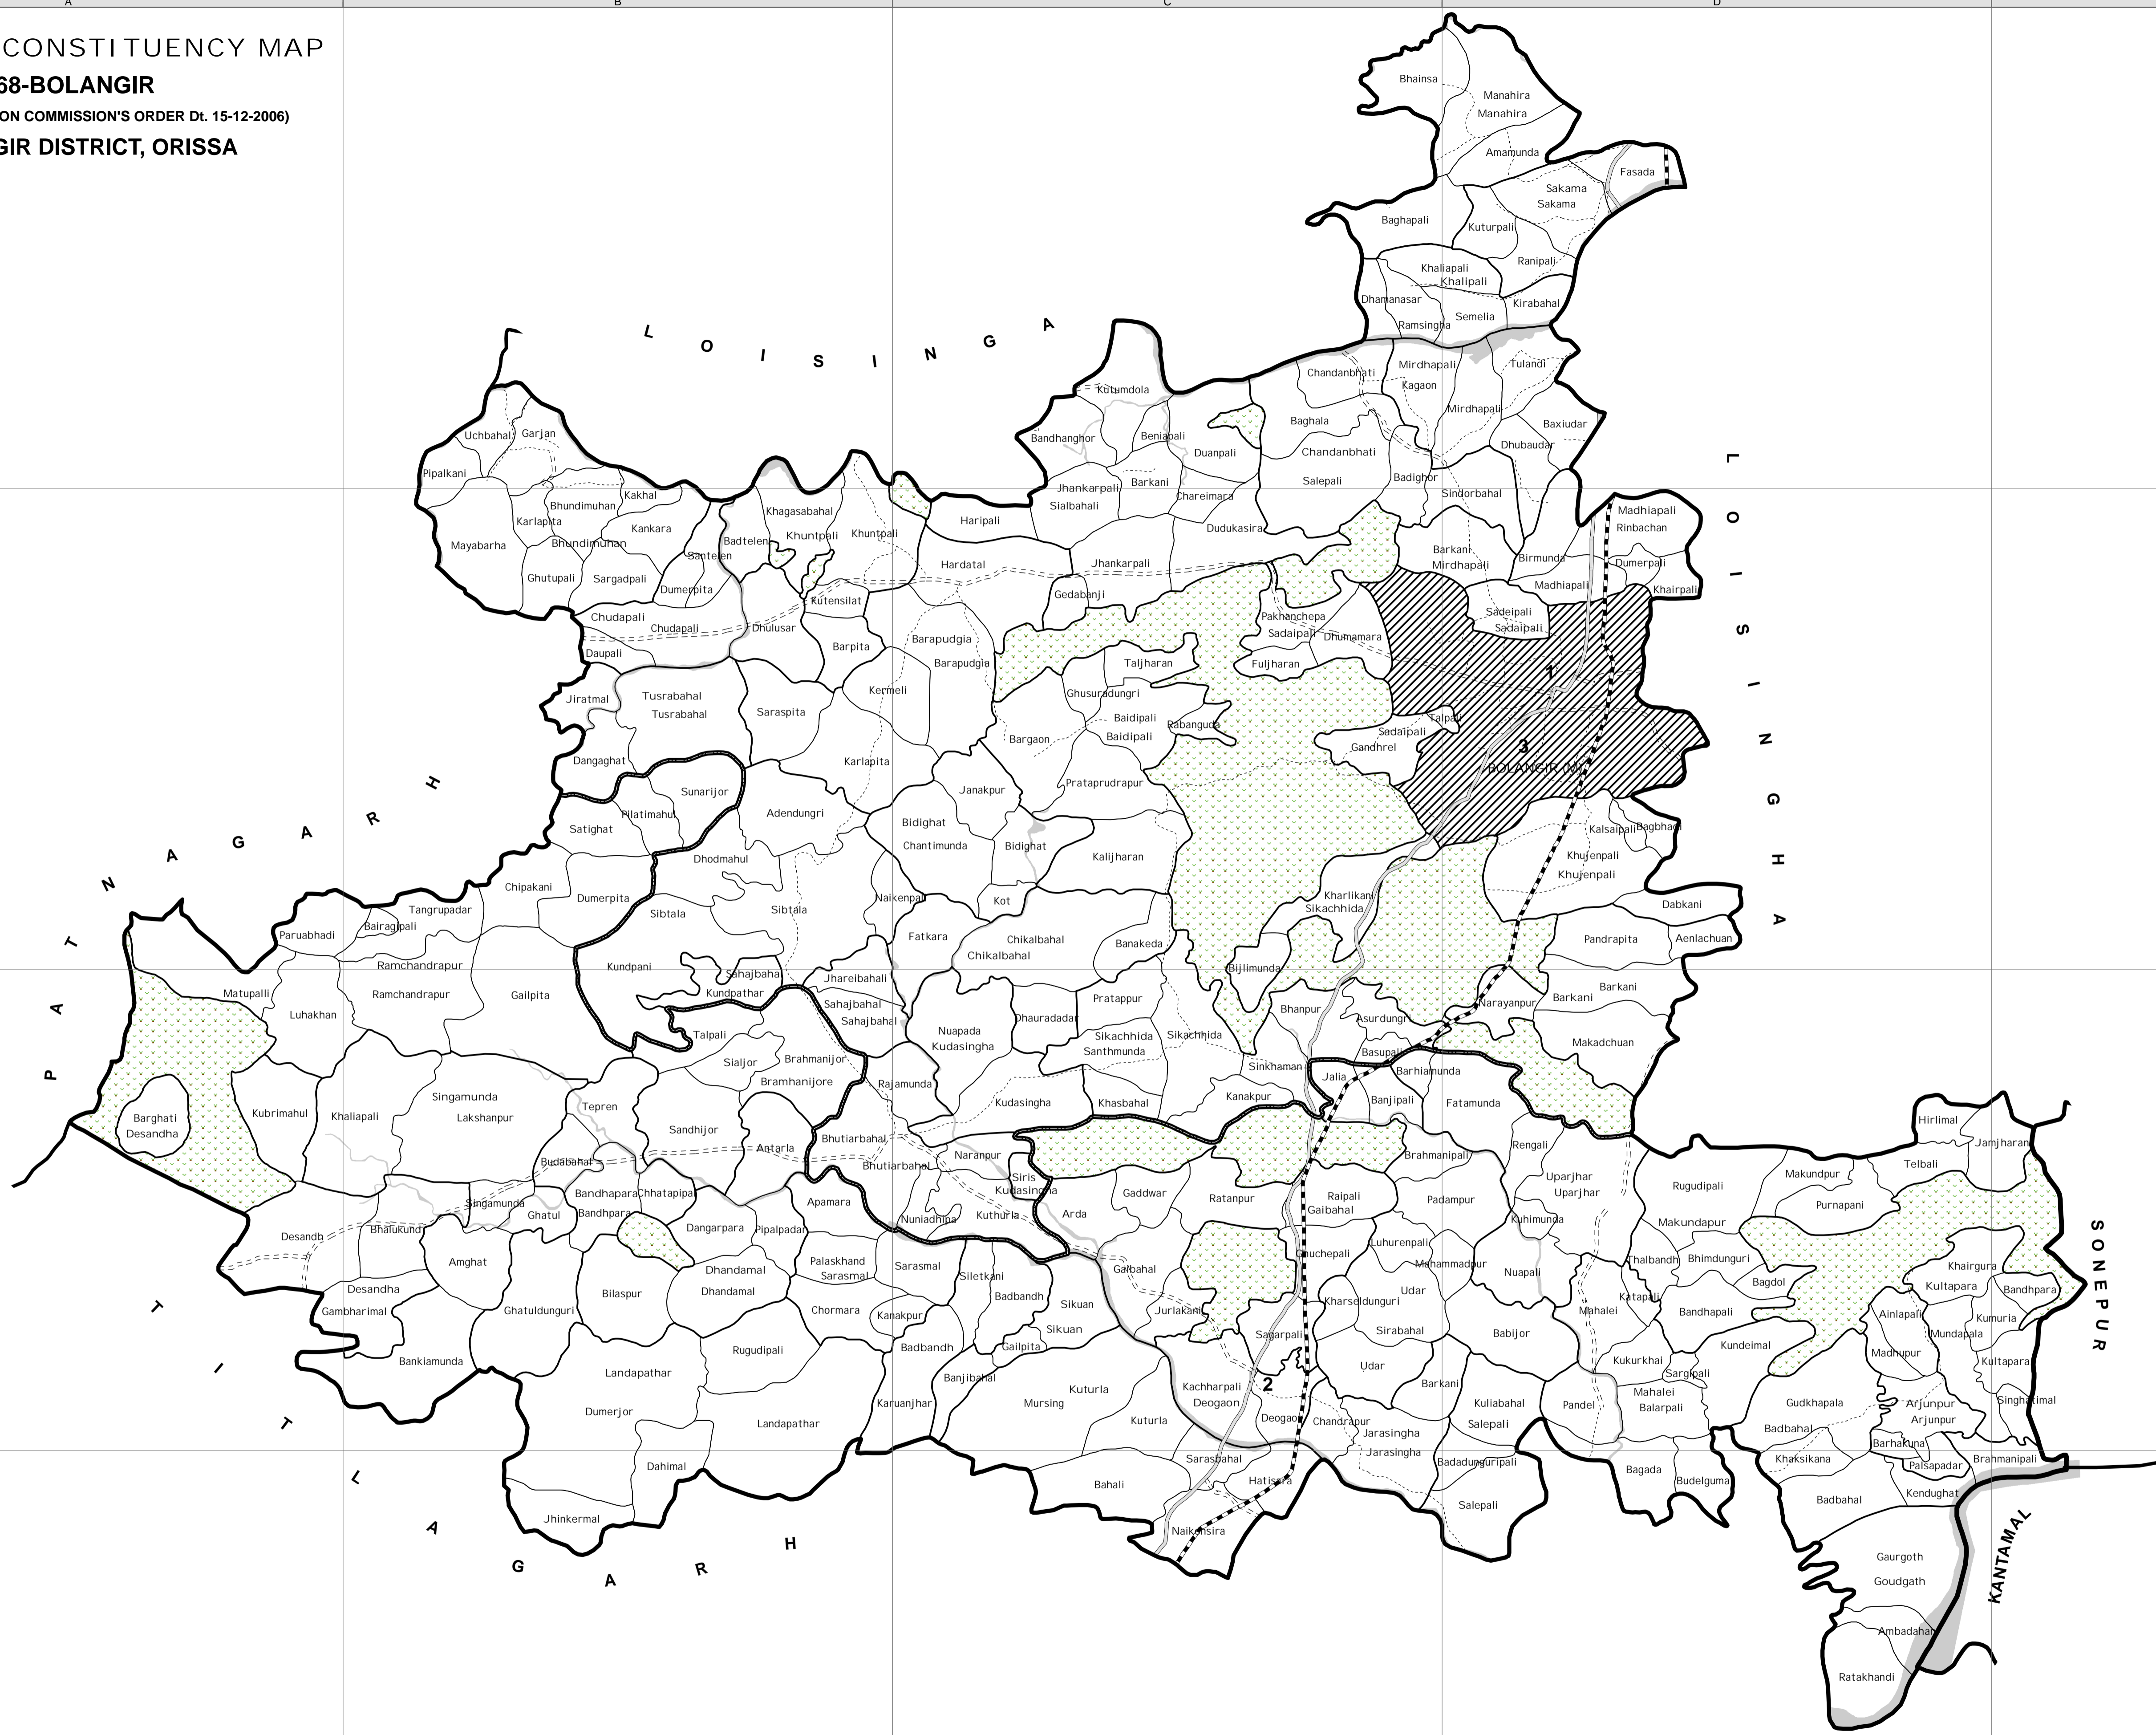

ASSEMBLY CONSTITUENCY MAP

68-BOLANGIR

(AS PER DELIMITATION COMMISSION'S ORDER Dt. 15-12-2006)

BOLANGIR DISTRICT, ORISSA

1 - BOLANGIR BLOCK
2 - DEOGAON BLOCK
3 - BOLANGIR(M)

- BLOCK H.Q.
- MUNICIPALITY / NAC
- FOREST
- RIVER / RESERVOIR
- ASSEMBLY BOUNDARY
- BLOCK BOUNDARY
- G.P. BOUNDARY
- VILLAGE BOUNDARY
- NATIONAL HIGHWAY
- MAJOR ROADS
- OTHER ROADS
- RAILWAY